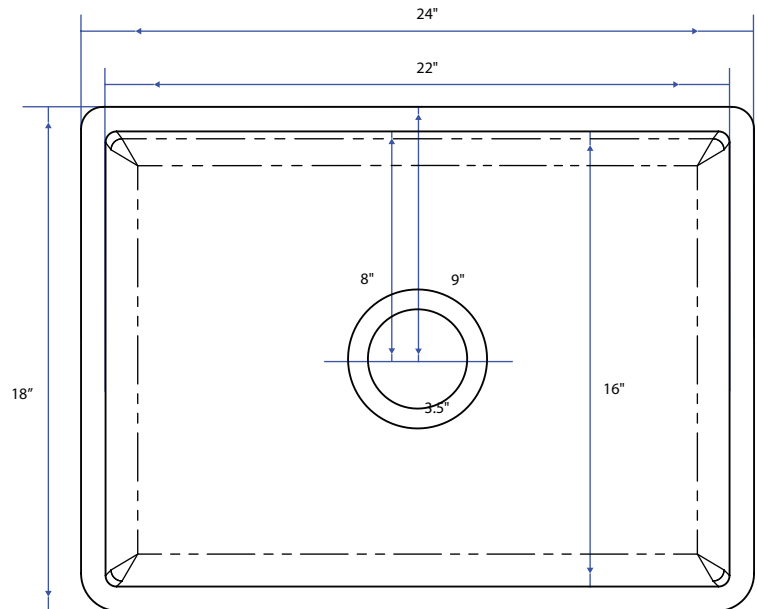

- + Outer - 24" x 18" x 10"
- + Inner - 22" x 16" x 9"
- + Weight - 95 lbs
- + Drain - 3.5" diameter
- + Cabinet Size - 30" minimum

FRONT VIEW: SMOOTH APRON

TOP VIEW

Lifetime Warranty

All Sinkology products come with a lifetime warranty. You won't need it, but it's there.