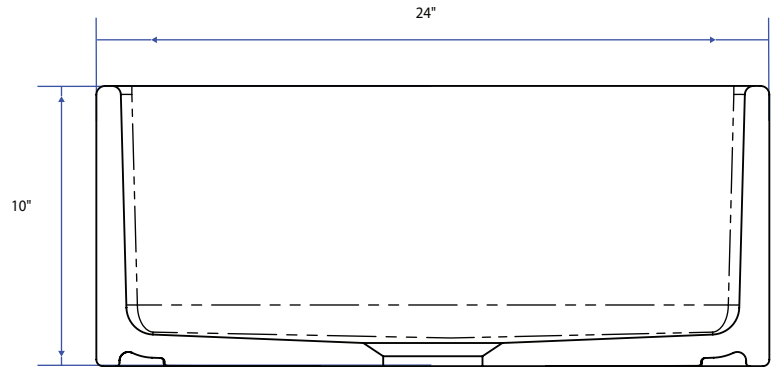

- + Outer - 24" x 18" x 10"
- + Inner - 22" x 16" x 9"
- + Weight - 95 lbs
- + Drain - 3.5" diameter
- + Cabinet Size - 30" minimum

FRONT VIEW: SMOOTH APRON

TOP VIEW

Lifetime Warranty

All Sinkology products come with a lifetime warranty. You won't need it, but it's there.