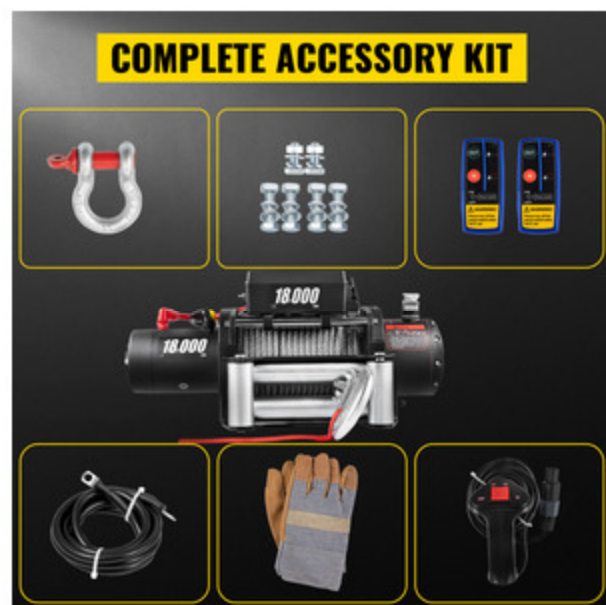

Complete Accessory Kit

All power winches come with a thoughtful accessory kit, including a set of wireless remote tools, cable steel, hook, and roller fairlead, ensuring excellent working performance.