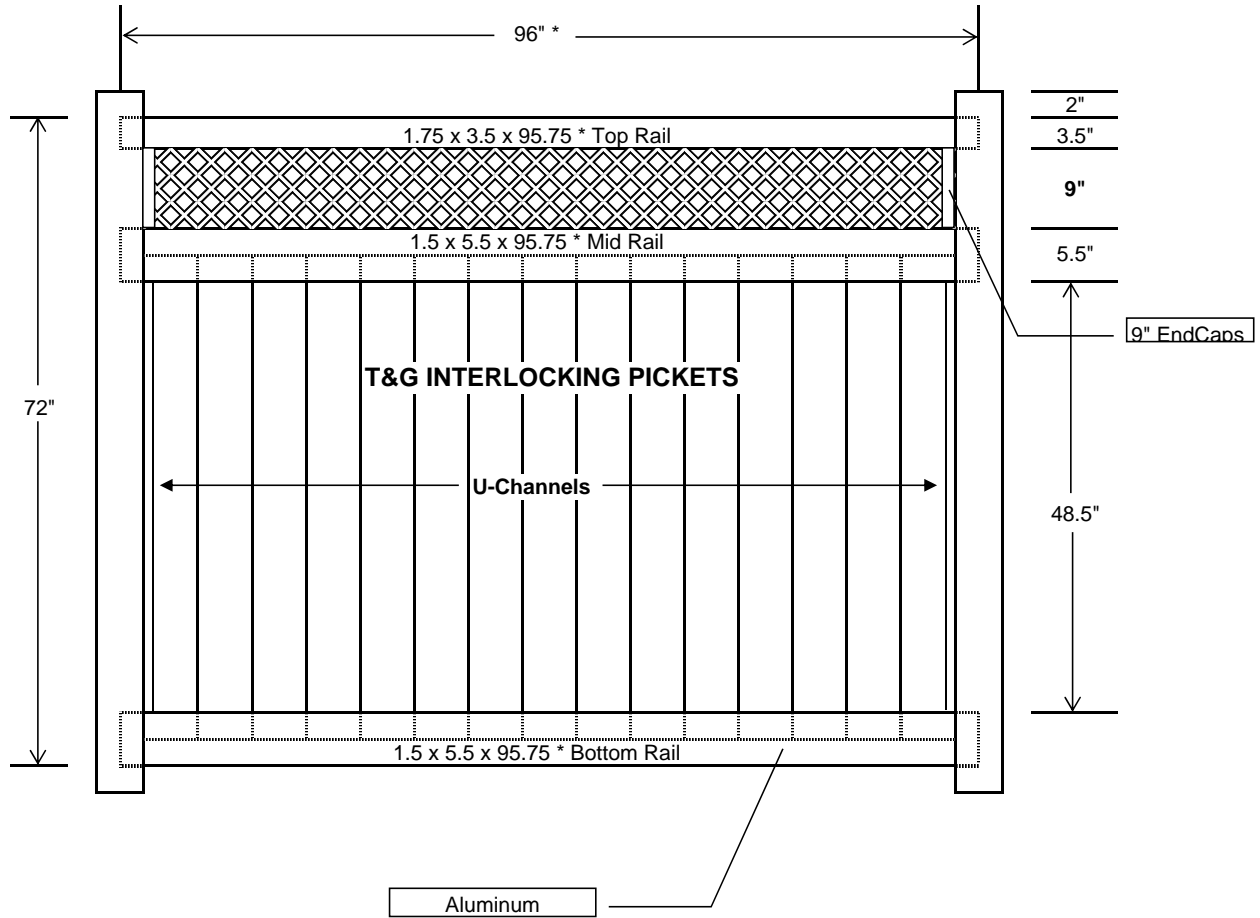

Colfax 6' x 8'

Note: If re-ordering additional product, please compare your existing specs with our current specs for any changes or updates.

Material List			
Qty	Item	Dimension	WRHS USE ONLY
1	Top Rail	1-3/4 x 3-1/2 x 95-3/4*	1-3/4" x 3-1/2" x 8' Rail
1	Mid Rail	1-1/2 x 5-1/2 x 95-3/4*	1-1/2" x 5-1/2" x 8' Rail
1	Bott Rail	1-1/2 x 5-1/2 x 95-3/4*	1-1/2" x 5-1/2" x 8' Rail
1	Aluminum	1-1/4 x 1-3/4 x 95-3/4*	1-1/4" x 1-3/4" x 8'
2	U Channels	1-1/8 x 1-1/4 x 48-1/2*	48-1/2" U Channel
2	Lattice End Caps	3/4 x 1-1/8 x 9"	9" Lattice End Cap
1	Lattice	11-3/4" x 90"	11-3/4" X 90" Lattice
15	Pickets	7/8" x 6" x 52"	7/8" X 6" X 52" T&G
6	SS - 1" Self Tapping Screw		

*Actual measurements may vary.

PKPR-LAT-6X8