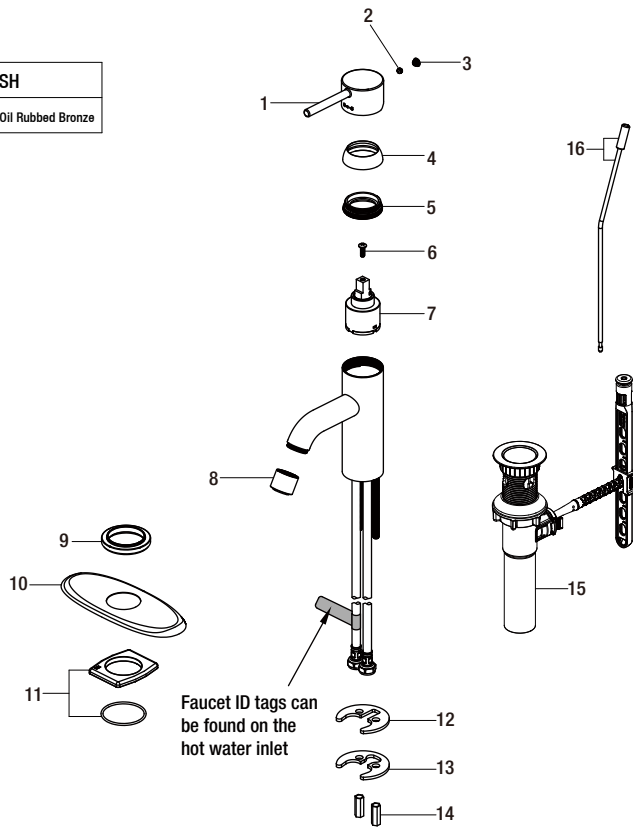

## Replacement Parts List

Modern 4" 1 Hdl Bath Faucet

MODEL	SKU #	FINISH
HD67732W-609005	305351361	Polished Nickel and Oil Rubbed Bronze

Many replacement parts can be purchased online or at your local store. Please use the table below to identify the part SKU number needed, go to [HOMEDEPOT.COM](http://HOMEDEPOT.COM), and check for online and store availability. If you can't find the part you are looking for, please call 1-855-HD-GLACIER.

Part	Description	Part #	Internet SKU #	Store SKU #
1	Handle	RP134669005		
2	Set Screw	RP50002		
3	Index	RP803909005		
4	Cap	RP801329005		
5	Bonnet Nut	RP70242		
6	Screw	RP50015		
7	Cartridge	RP20044	<a href="#">301158214</a>	
8	Aerator	RP302459005		
9	Flange	RP805489005		

Part	Description	Part #	Internet SKU #	Store SKU #
10	Deck Plate	RP805499005		
11	Gasket	RP80550		
12	Rubber Washer	RP64008		
13	Metal Washer	RP64009		
14	Nut	RP56111		
15	ClickInstall™ drain assembly	RP402289005		
16	Lift rod	RP402309005		