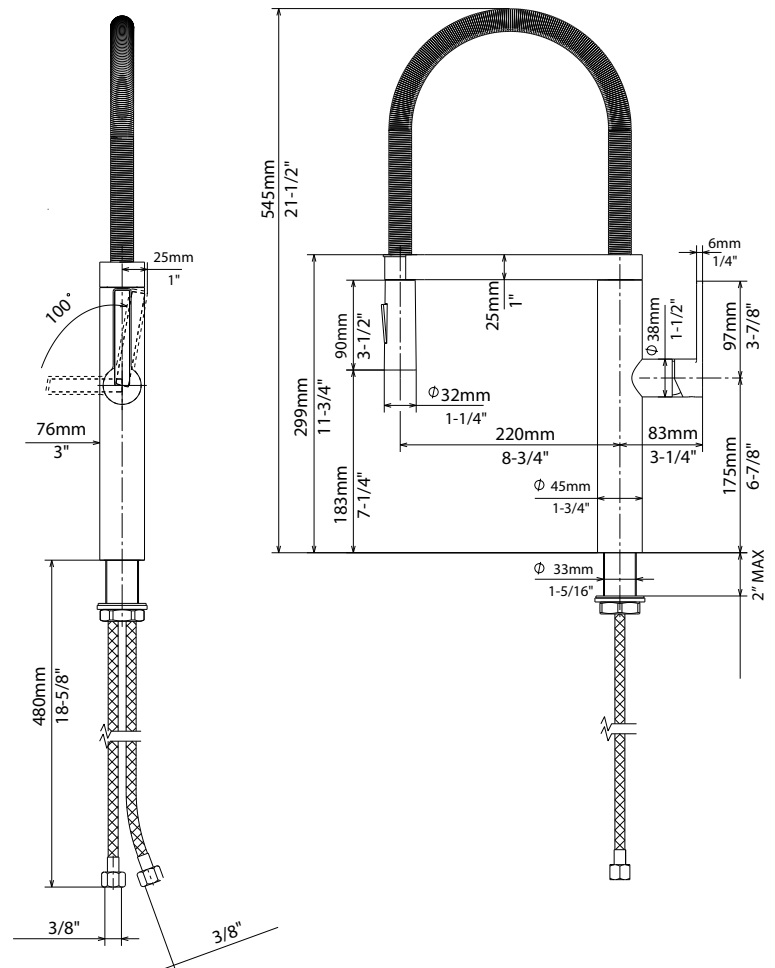

FEATURED MODEL

441332 Semi-Professional, SATIN NICKEL

ADDITIONAL MODELS

441331 Semi-Professional, CHROME

reddot design award
product design

FEATURES

- 2011 RED DOT Award-Winning Design
- Handle does not move back behind faucet; allows for close backsplash installation
- Flexible steel spring spout for easy usage
- Quick release magnetic hand spray will not demagnetize
- Dual spray feature
- Solid brass construction
- Ceramic disk cartridge
- 2.2 GPM flow rate
- Installation in a 1-3/8" hole
- 360 degree spout swivel
- 2" maximum deck thickness

JOB INFORMATION

Job Name: _____

Contact: _____

Date Specified: _____

Specifier: _____

Contractor: _____

NOMINAL DIMENSIONS

Model 441331 shown

REACH	SPOUT HEIGHT	FAUCET HEIGHT
8-5/8"	7-1/4"	21-1/2"

See next page for exploded parts drawing and parts list.

BLANCO AMERICA

800.451.5782

www.blancoamerica.com

© 2013 BLANCO AMERICA

7/13

SPEC-003

REPAIR PART GUIDE		
Num.	Description	Part #
1	Handle - Satin Nickel	441343
1.1	Handle - Screw and Cap	440890
2	Cartridge Lock Nut - Satin Nickel	441345
3	Cartridge	441346
4	Body cover & screw - Satin Nickel	441348
5	O-ring kit	441349
6	Docking arm w/ magnet - SN	441387
7	Spray hose assembly	441350
8	Coil assembly	441351
9	Handspray - Satin Nickel	441353
9.1	Aerator and tool	441354
10	Mounting hardware	441355
11	Flow regulator 2.2GPM	441448