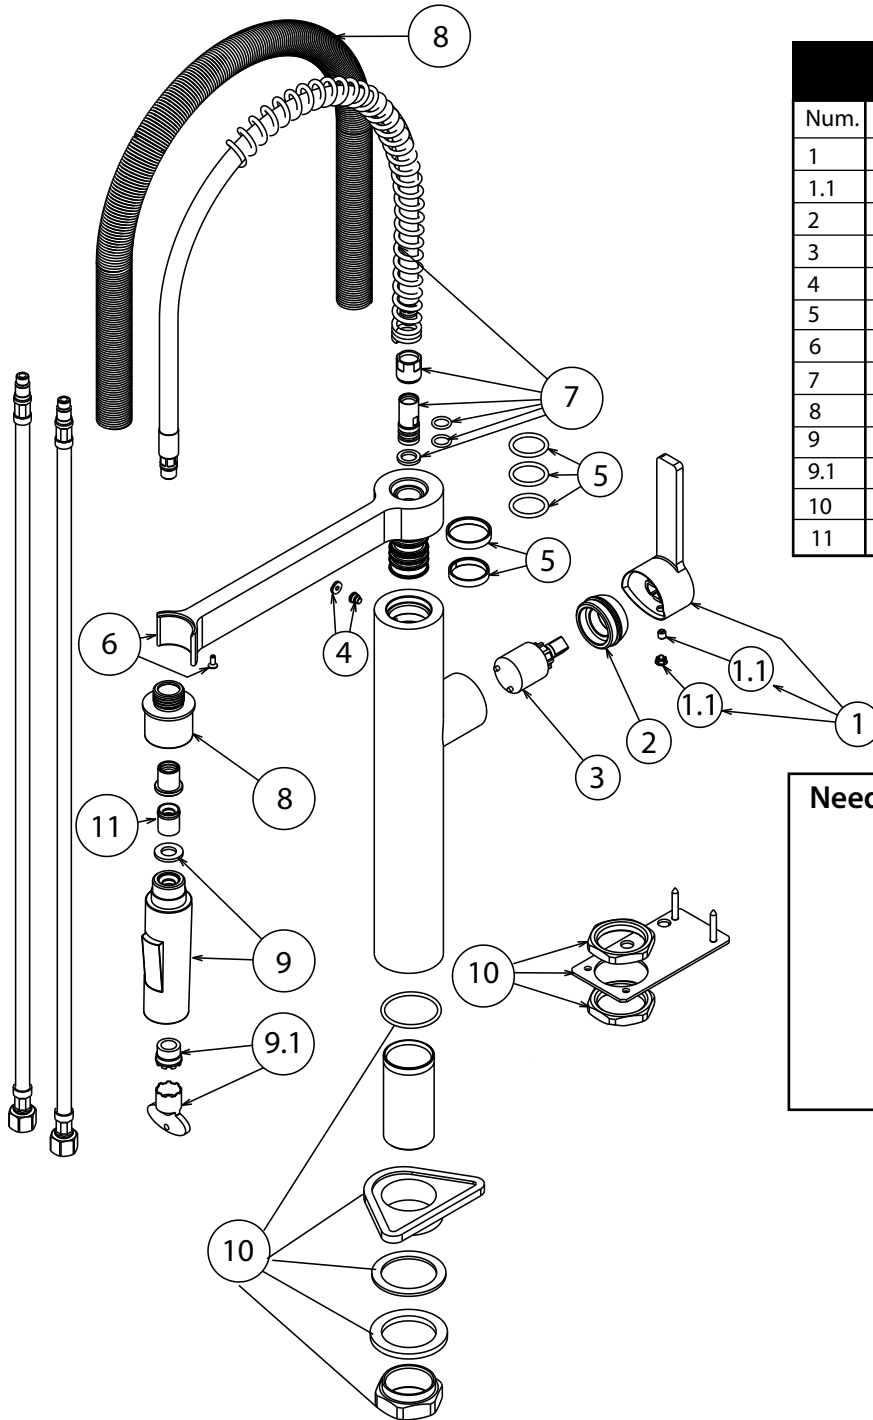

FEATURED MODEL

441332 Semi-Professional, SATIN NICKEL

ADDITIONAL MODELS

441331 Semi-Professional, CHROME

reddot design award
product design

FEATURES

- 2011 RED DOT Award-Winning Design
- Handle does not move back behind faucet; allows for close backsplash installation
- Flexible steel spring spout for easy usage
- Quick release magnetic hand spray will not demagnetize
- Dual spray feature
- Solid brass construction
- Ceramic disk cartridge
- 2.2 GPM flow rate
- Installation in a 1-3/8" hole
- 360 degree spout swivel
- 2" maximum deck thickness

JOB INFORMATION

Job Name: _____

Contact: _____

Date Specified: _____

Specifier: _____

Contractor: _____

NOMINAL DIMENSIONS

Model 441331 shown

REACH	SPOUT HEIGHT	FAUCET HEIGHT
8-5/8"	7-1/4"	21-1/2"

See next page for exploded parts drawing and parts list.

BLANCO AMERICA

800.451.5782

www.blancoamerica.com

© 2013 BLANCO AMERICA

7/13

SPEC-003

REPAIR PART GUIDE		
Num.	Description	Part #
1	Handle - Satin Nickel	441343
1.1	Handle - Screw and Cap	440890
2	Cartridge Lock Nut - Satin Nickel	441345
3	Cartridge	441346
4	Body cover & screw - Satin Nickel	441348
5	O-ring kit	441349
6	Docking arm w/ magnet - SN	441387
7	Spray hose assembly	441350
8	Coil assembly	441351
9	Handspray - Satin Nickel	441353
9.1	Aerator and tool	441354
10	Mounting hardware	441355
11	Flow regulator 2.2GPM	441448