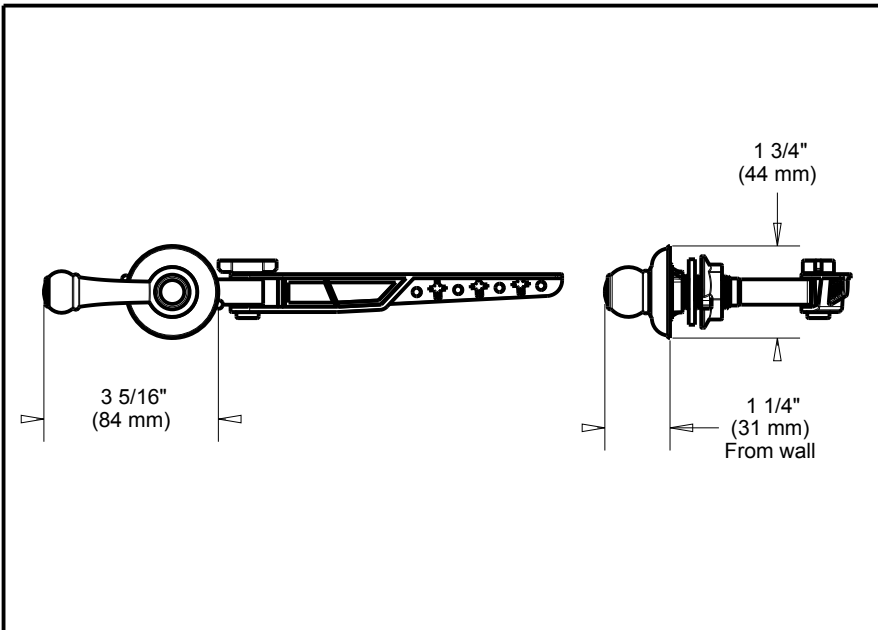

DELTA[®]

ACCESSORIES

- Porter™ Bath Collection
- Porter Tank Lever

Submitted Model No.: _____

Specific Features: _____

STANDARD SPECIFICATIONS:

- Wood blocking is preferable behind all wall surfaces. If wood blocking is not available, the following fasteners are suggested: Tile/Masonry-Plastic or lead Anchors Plaster/drywall-Toggle bolts.
- Mounting hardware and mounting template included with product.