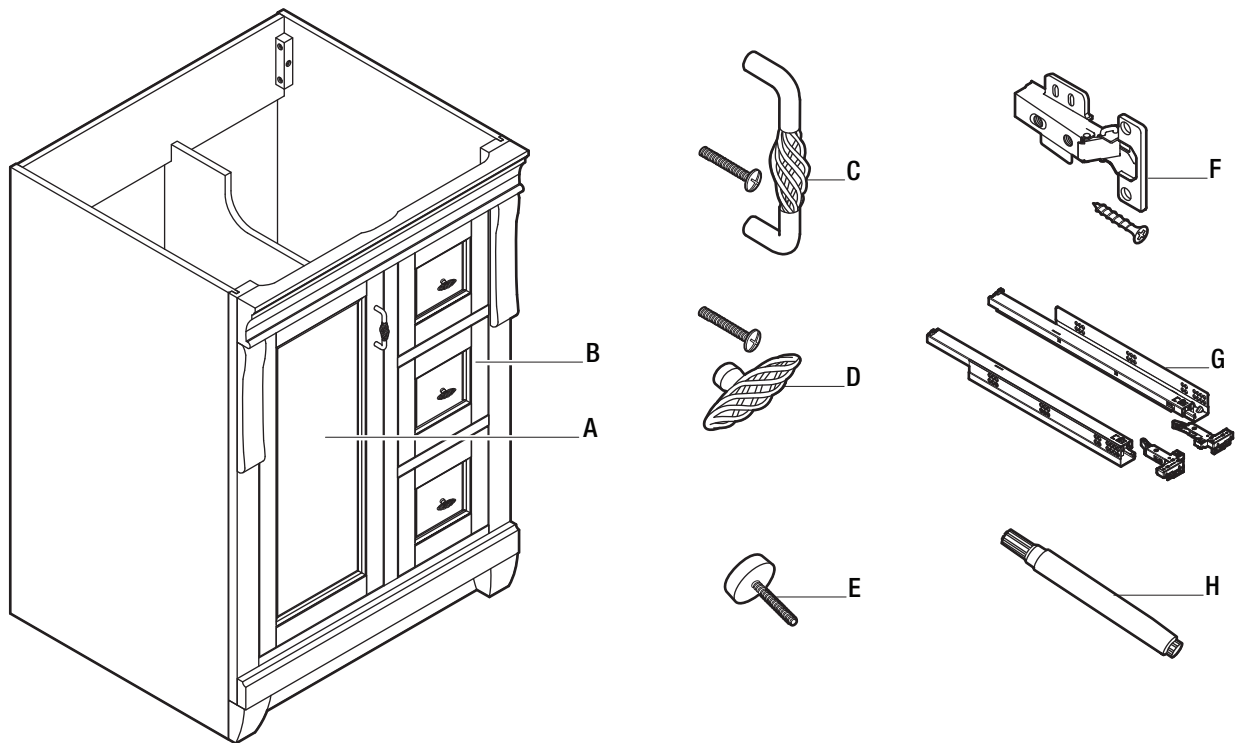

REPLACEMENT PARTS LIST

NAPLES 24 IN. VANITY

Please use the table below to identify the part number needed, and call FGI Industries, Ltd. Customer Service for your replacement at **888-620-3667**. Our team is available to assist you Monday - Friday, 7:00 A.M. - 5:00 P.M. (CST).

Part	Description	Part #
A	Door	PB-NACA2421D-DOOR
B	Drawer	PB-NACA24-COMP DRW
C	Door Handle (1 handle; 2 screws)	PB-HANDLE-LS015
D	Drawer Knob (1 knob; 1 screw)	PB-KNOB-LS014
E	Foot Cap	PB-FOOTCAP-JD006
F	Slow Close Hinge (1 hinge; 6 screws)	PB-SC HINGE-HY006
G	Slow Close Drawer Glide Kit (right & left glides; 2 brackets; 14 screws)	PB-DRAWER GLIDEHG006
H	Touch Up Pen	PB-TUKIT006