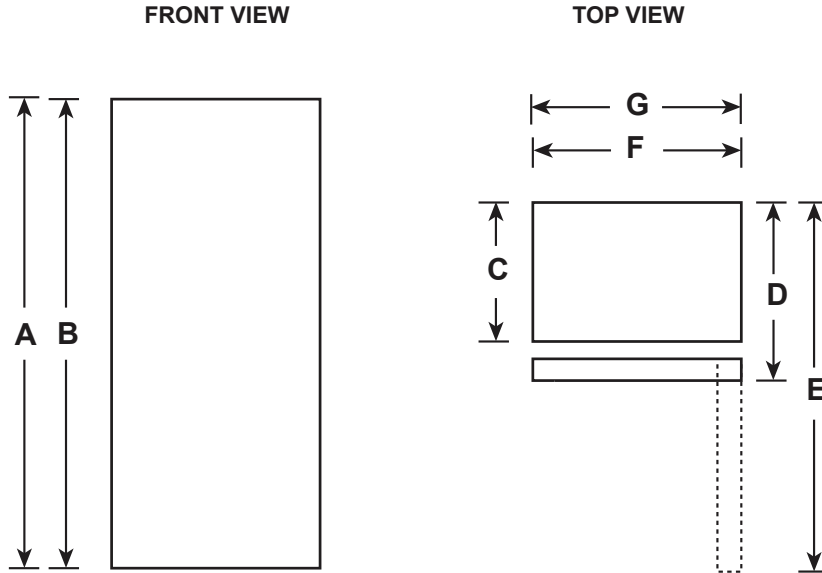

FUF14QRRWW

GE® 14.1 Cu. Ft. Capacity Frost-Free Upright Freezer

DIMENSIONS AND INSTALLATION INFORMATION (IN INCHES)

OVERALL DIMENSIONS	Height to top of hinge (in.) A	61-9/10
	Height to top of case (in.) B	61
	Case depth without door (in.) C	26-4/5
	Case depth with door (no handle) (in.) D	29-1/2
	Depth with door open 90° (in.) E	55-7/10
	Width (in.) F	28
	Width with door open 90° (no handle) (in.) G	29
AIR CLEARANCES	Each side (in.)	3
	Top (in.)	3
	Back (in.)	2

FEATURES AND BENEFITS

Total Capacity: 14.1 Cu. Ft.

ADA Compliant: No

Energy Star: No

Door Swing: Right

Door Exterior Style: High Gloss Smooth Steel

Shelves: Wire

Control Type: Electronic - Interior