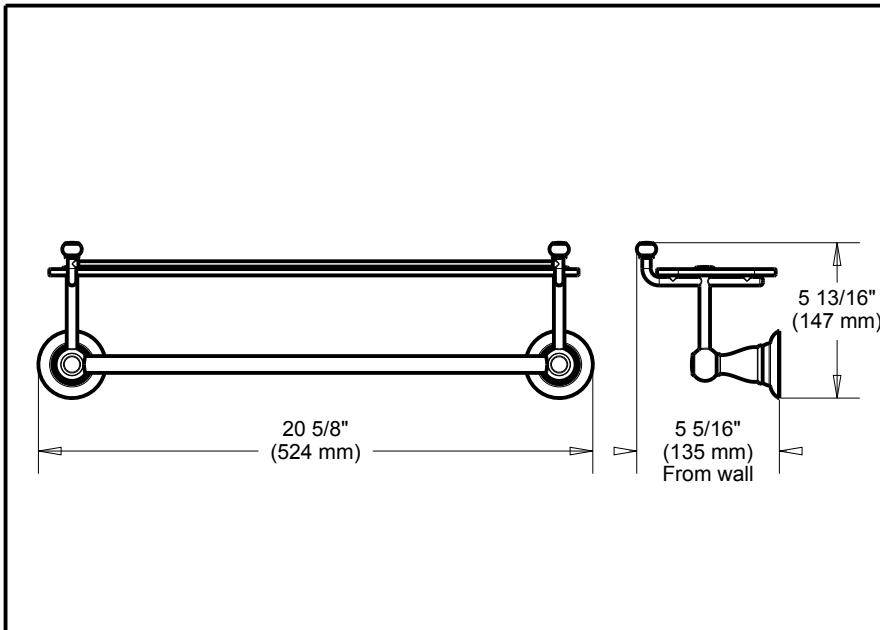

DELTA[®]

ACCESSORIES

- Porter™ Bath Collection
- Towel Bar With Shelf

Submitted Model No.: _____

Specific Features: _____

STANDARD SPECIFICATIONS:

- Wood blocking is preferable behind all wall surfaces. If wood blocking is not available, the following fasteners are suggested: Tile/Masonry-Plastic or lead Anchors Plaster/drywall-Toggle bolts.
- Mounting hardware and mounting template included with product.