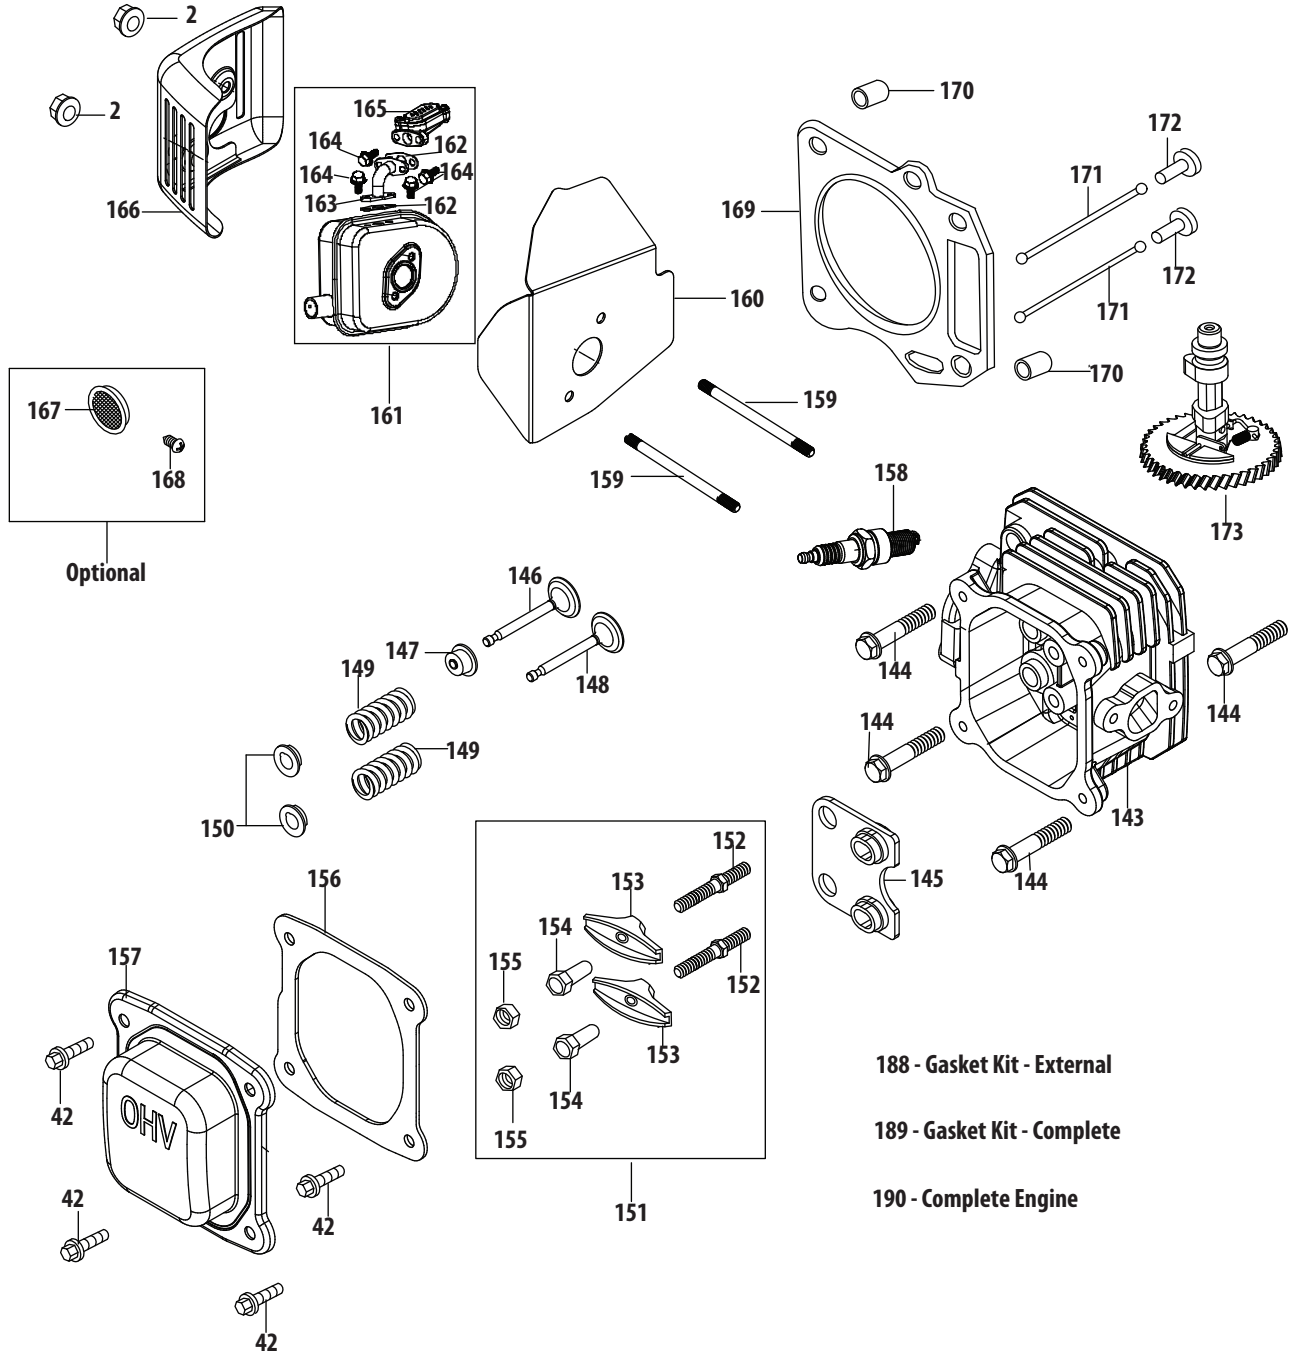

1P65BU Cylinder Head

1P65BU Cylinder Head

Ref.	Part Number	Description	Ref.	Part Number	Description
2	712-04212	Nut M6X10Mm	159	710-05094	Muffler Stud M6X95
42	710-04916	Bolt	159	951-10342	Muffler Stud Assemblby
143	951-10846A	Cylinder Head Service Kit (Incl.144,147,156,169)	160	951-11739	Muffler Gasket
	951-11746	Cylinder Head Ass'y (Incl.140,141,143,146-150, 152-156,160,169)	161	951-12740	Muffler Assembly
144	710-04982	Bolt M8X54 Cylinder Head	162	951-12743	Secondary Air Valve Gasket
145	951-11687	Push Rod Guide	163	951-12742	Secondary Air Tube
146	951-10313	Intake Valve	164	710-05434	Bolt M6x12
147	951-11818	Intake Valve Seal	165	951-12865	Secondary Air Valve
148	951-10313	Exhaust Valve	166	951-12744	Muffler Shield
149	951-12004	Valve Spring	167	951-10351	Spark Arrestor
150	951-11977	Valve Spring Retainer	168	710-04983	Spark Arrestor Screw
151	951-11606	Rocker Arm Assembly	169	951-11555	Cylinder Head Gasket
152	710-04902	Rocker Arm Stud	170	715-04108	Cylinder Head Dowel Pin 10x16
153	951-12001	Rocker Arm	171	951-10314	Push Rod
154	751-11123	Fulcrum Nut	172	951-11607	Tappet
155	751-11124	Jam Nut	173	951-11741	Camshaft Assembly
156	951-11551	Valve Cover Gasket	188	951-11710	Gasket Kit - External (Incl.44,98,100,139-141,156,160)
157	951-11548	Valve Cover	189	951-11709	Gasket Kit - Complete (Incl.41,44,72,78,98,100,105, 139-141,156,160,169)
158	951-10292	Spark Plug/F6Rtc	190	952Z1P65BU	Complete Engine