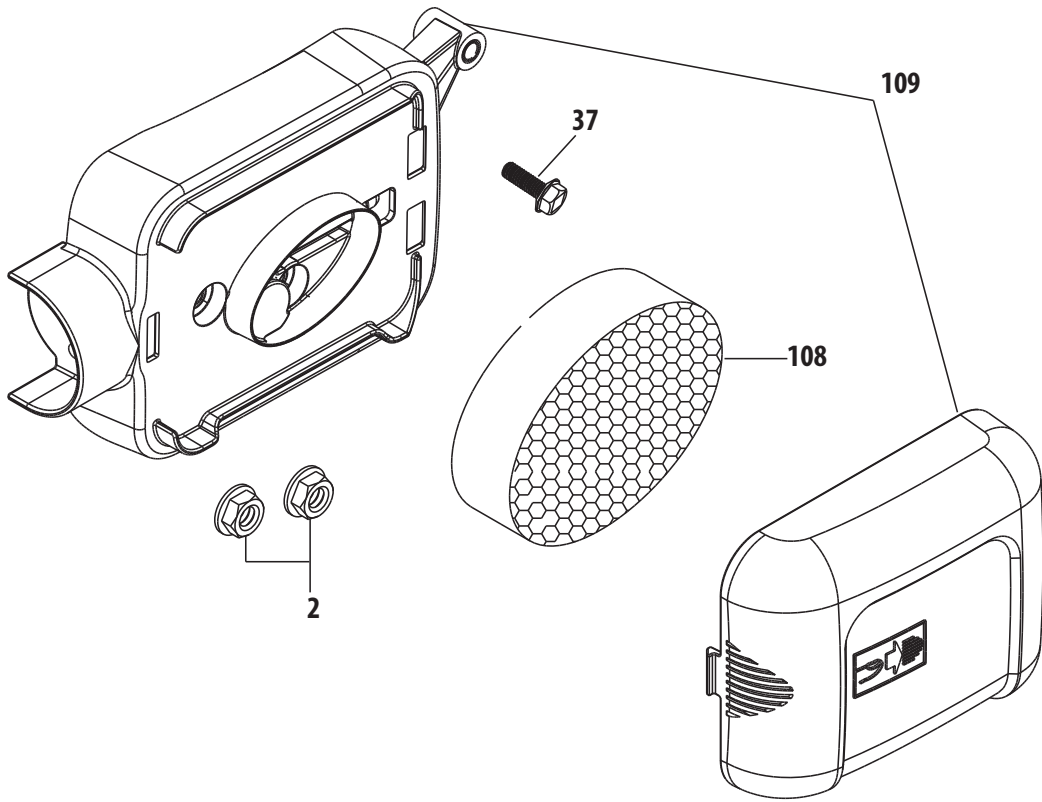

1P65N0A Air Cleaner

Ref.	Part Number	Description
2	712-04212	Nut M6X10Mm
37	710-04969	Bolt M6X30
108	951-10732	Air Filter Element, Oval
109	951-10739	Air Cleaner Housing Asm