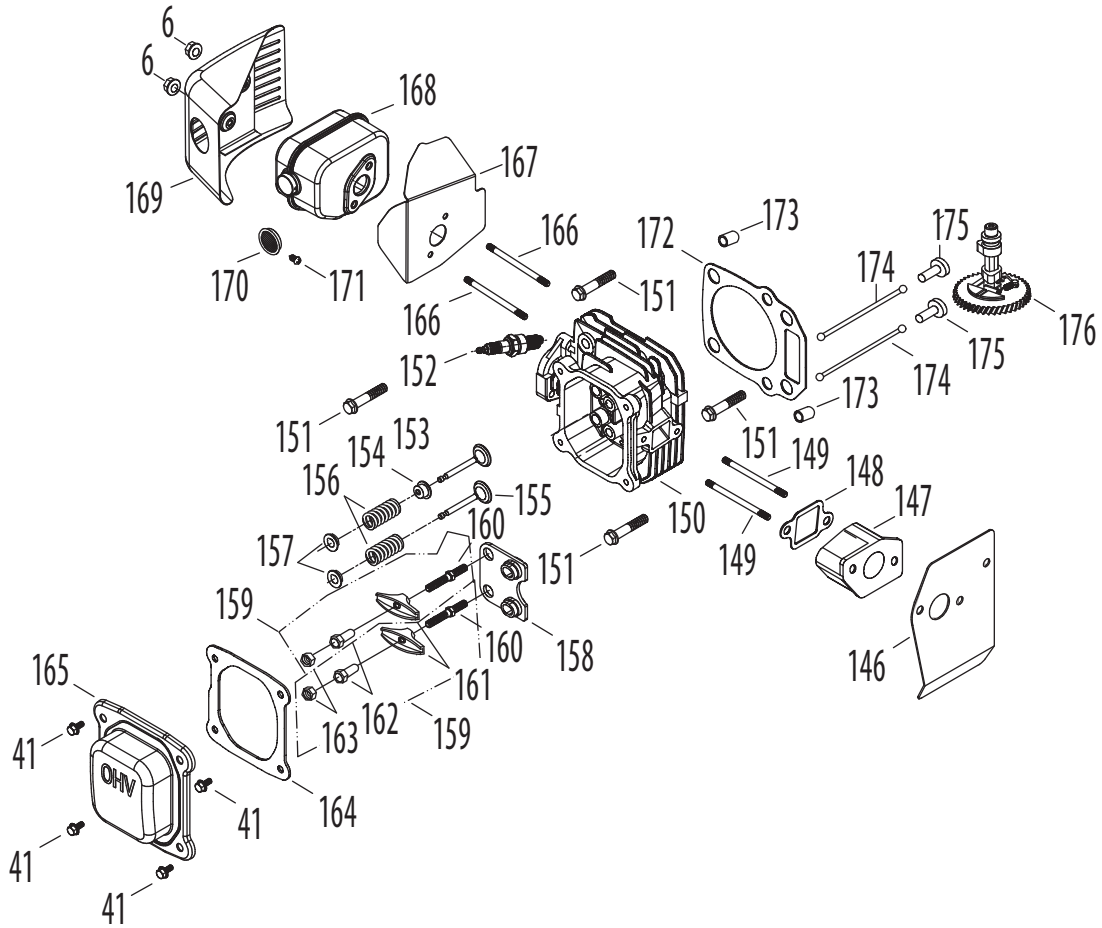

5P70M0B Cylinder Head

5P70M0B Cylinder Head

Ref.	Part Number	Description	Ref.	Part Number	Description
6	712-04212	Nut M6 X 10 Mm	167	951-11739	Muffler Gasket
41	710-04916	Bolt M6x14	168	951-10403	Muffler Assembly
146	951-11766	Carburetor Gasket	169	951-10411	Muffler Shield
147	951-11255	Carburetor Insulator	170	951-10351	Spark Arrestor
148	951-11254	Carburetor Insulator Gasket	171	710-04983	Spark Arrestor Screw
149	710-04981	Carb Stud M6x113	172	951-11630	Cylinder Head Gasket
150	N/A	Cylinder Head	173	715-04108	Cylinder Head Dowel 10x16
151	710-04982	Head Bolt M8x54	174	951-10344	Push Rod Kit
152	951-10292	Spark Plug/F6rtc	175	951-11607	Tappet
153	951-10345	Valve Kit	176	951-11767	Camshaft Assembly
154	N/A	Valve Seal		951-10413A	Cylinder Head Assembly (Incl Ref No. 147,148,150, 153-158,160-164,167,172)
155	951-10345	Valve Kit		951-10414B	Short Block Assembly (Incl Ref No. 41-47,57,76-78,83-86, 88,91,93-97,107-109,118,147,148,164, 167,172,173,175-177,182-185,188)
156	N/A	Valve Spring		951-11770	Gasket Kit - Complete (Incl Ref No. 43,45,77,84,91,94, 109,146,148,164,167,182)
157	N/A	Valve Spring Retainers		951-11772	Gasket Kit - External (Incl Ref 43,91,94,146,148,164,167)
158	951-11629	Push Rod Guide		952Z5P70M0B	Engine Complete
159	951-11606	Rocker Arm Assembly			
160	710-04902	Rocker Arm Stud			
161	N/A	Rocker Arm			
162	751-11123	Fulcrum Nut			
163	751-11124	Jam Nut			
164	951-11551	Valve Cover Gasket			
165	951-11548	Valve Cover			
166	710-05094	Muffler Stud M6x95			
166	951-10342	Muffler Stud Assemblby