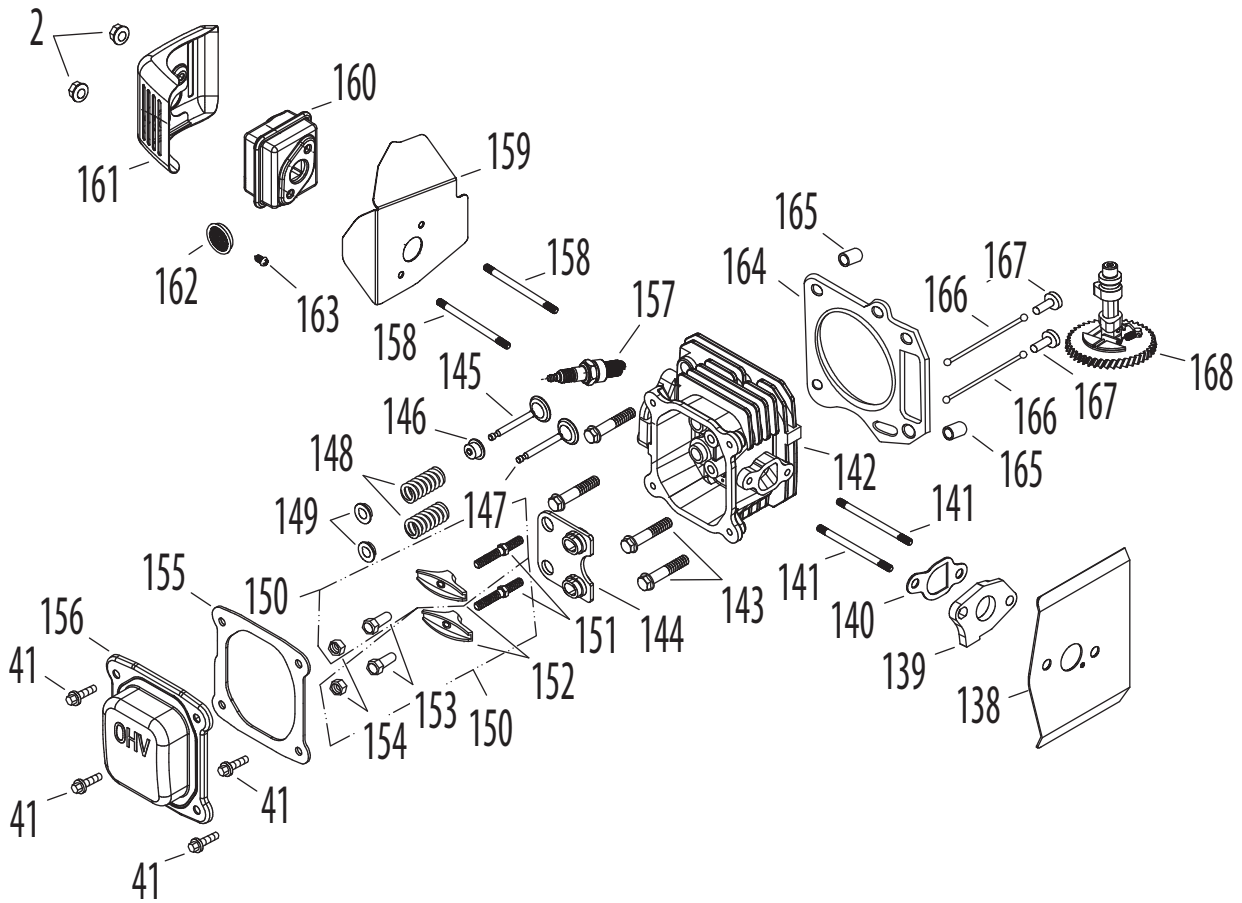

1P65B0B Cylinder Head

1P65B0B Cylinder Head

Ref.	Part Number	Description	Ref.	Part Number	Description
2	712-04212	Nut M6 X 10 Mm	160	951-11742	Muffler Assembly
41	710-04916	Bolt M6x14	161	951-11743	Muffler Shield
138	951-11737	Carburetor Gasket	162	951-10351	Spark Arrestor
139	951-11738	Carburetor Insulator	163	710-04983	Spark Arrestor Screw
140	951-11528	Carburetor Insulator Gasket	164	951-11555	Cylinder Head Gasket
141	710-05093	Carb Stud M6x92	165	715-04108	Cylinder Head Dowel 10x16
142	951-11746	Cylinder Head	166	951-10314	Push Rod (2 per order)
143	710-04982	Head Bolt M8x54	167	951-11607	Tappet
143	710-04982	Head Bolt M8x54	168	951-11741	Camshaft Assembly
144	951-11687	Push Rod Guide		951-10313	Valve Kit (Incl. Ref No. 145,147)
145	N/A	Intake Valve		951-11745	Muffler Stud Ass'y (Incl. Ref No. 158)
146	N/A	Intake Valve Seal		952Z1P65B0B	Engine Complete
147	N/A	Exhaust Valve		951-10846	Cylinder Head Service Kit (Incl. Ref No. 143,146,155,164)
148	N/A	Valve Spring		951-11746	Cylinder Head (Incl. Ref No. 139,140,142, 144-149,151-155,159,164)
149	N/A	Valve Spring Retainer		951-11710	Gasket Kit, External (Incl. Ref No. 43,97,99, 138-140,155,159)
150	951-11606	Rocker Arm Assembly		951-11709	Gasket Kit, Complete (Incl. Ref No. 40,43,72,77,97, 99,103,138-140,155,159,164)
151	710-04902	Rocker Arm Stud			
152	N/A	Rocker Arm			
153	751-11123	Fulcrum Nut			
154	751-11124	Jam Nut			
155	951-11551	Valve Cover Gasket			
156	951-11548	Valve Cover			
157	951-10292	Spark Plug/F6rtc			
158	951-11740	Muffler Stud M6x95			
159	951-11739	Muffler Gasket