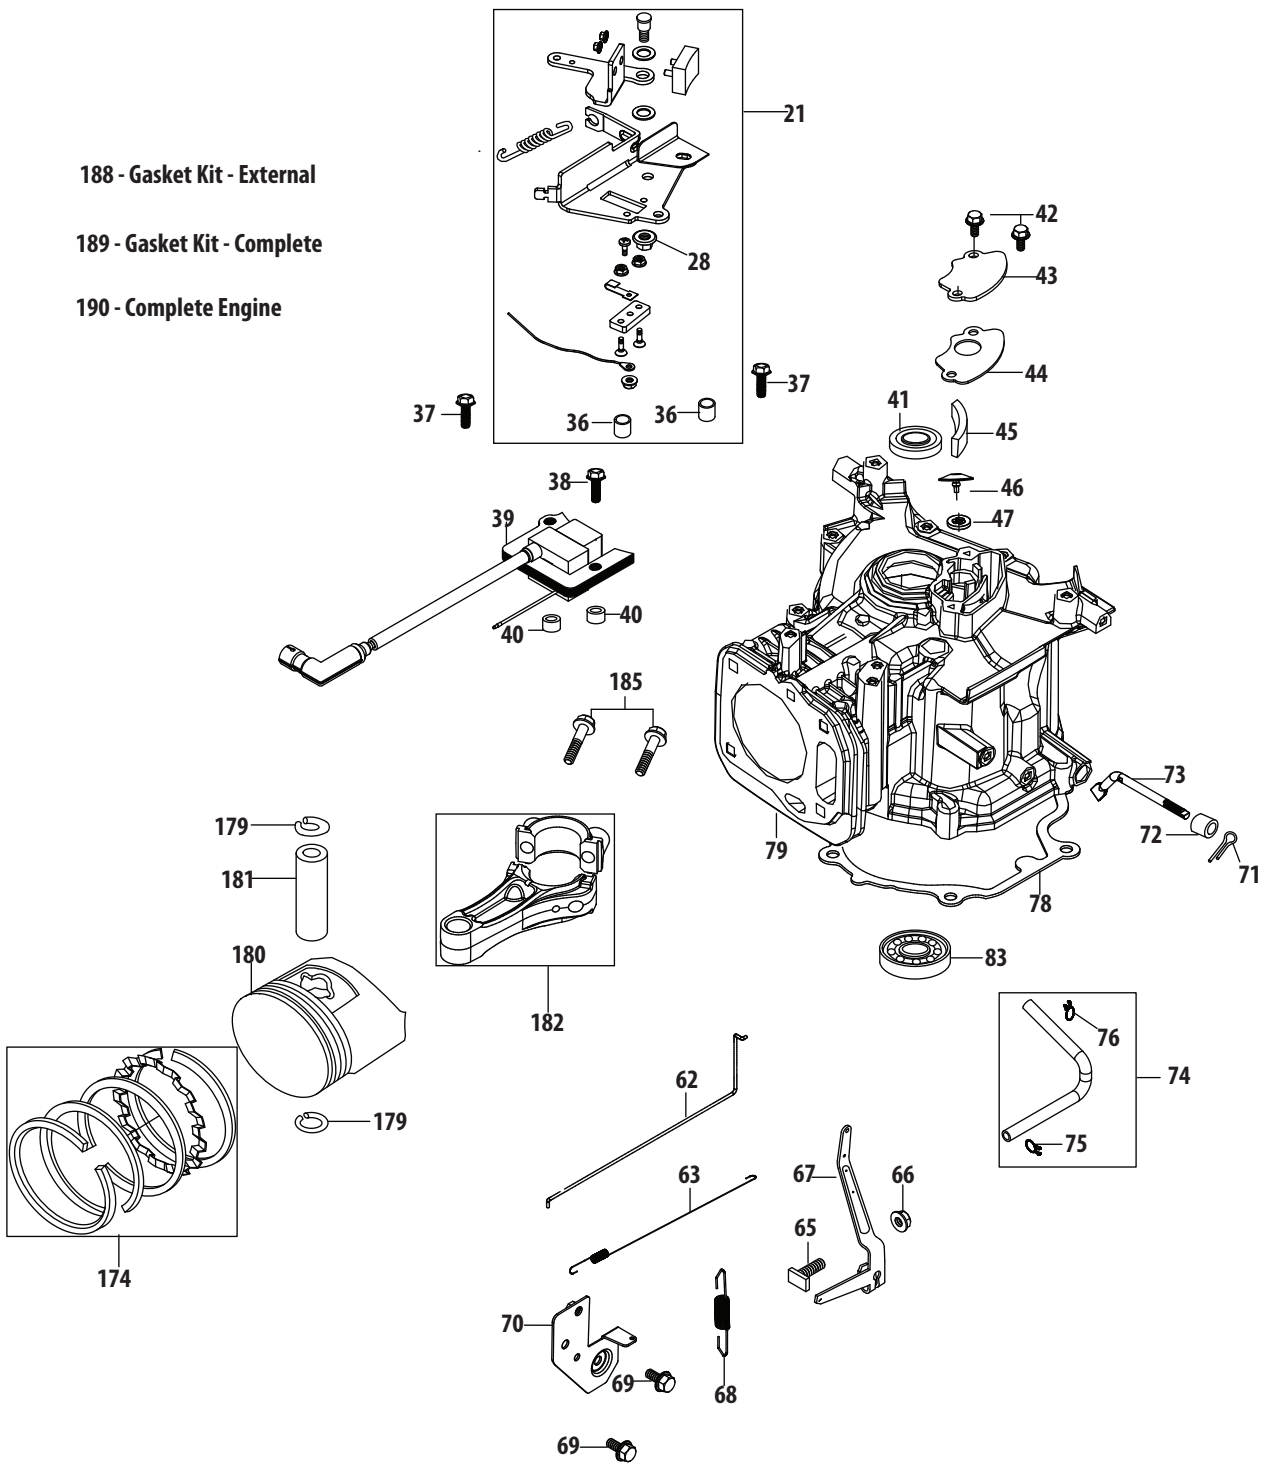

1P65NU Crankcase

188 - Gasket Kit - External

189 - Gasket Kit - Complete

190 - Complete Engine

Ref.	Part Number	Description	Ref.	Part Number	Description
21	951-10740	Brake Assembly	73	951-11608	Governor Arm Shaft
28	712-04219	Brake Arm Nut	74	951-11725	Breather Hose Assembly
36	750-05384	Brake Spacer	75	726-04101	Breather Hose Clamp
37	710-04980	Bolt M6X35	76	726-04128	Breather Hose Clamp
38	710-04969	Bolt M6X30	77	951-11520	Breather Hose
39	951-10367	Ignition Coil Assembly	78	951-11732	Crankcase Cover Gasket
40	951-11675	Ignition Coil Spacer	79	951-12430A	Short Block Assembly (Incl.41-47,71-73,78-86,99-105,110, 140,141,156,160,169,170,172-174, 179-182,185)
41	951-11596	Upper Crankshaft Seal			
42	710-04916	Bolt	83	951-11369	Main Bearing
43	951-12684	Breather Cover Plate	174	951-11688	Piston Ring Set
44	951-11729	Breather Gasket	179	951-11603	Piston Pin Snap Ring
45	951-11730	Breather Screen	180	951-11605	Piston
46	951-12685	Breather Valve	181	951-11604	Piston Pin
47	951-12686	Breather Valve Base	182	951-11744	Connecting Rod Assembly
62	951-11521	Throttle Linkage	185	710-05162	Connecting Rod Bolt
63	951-11522	Throttle Linkage Spring	188	951-11710	Gasket Kit - External (Incl.44,98,100,139-141,156,160)
65	710-04908	Governor Arm Bolt	189	951-11709	Gasket Kit - Complete (Incl.41,44,72,78,98,100,105, 139-141,156,160,169)
66	712-04212	Governor Arm Nut M6			
67	951-11523	Governor Arm	190	952Z1P65NU	Complete Engine
68	951-11273	Governor Spring			
69	710-04915	Bolt M6X12			
70	951-11544	Component Bracket			
71	714-04074	Governor Arm Shaft Cotter Pin			
72	951-11574	Governor Seal