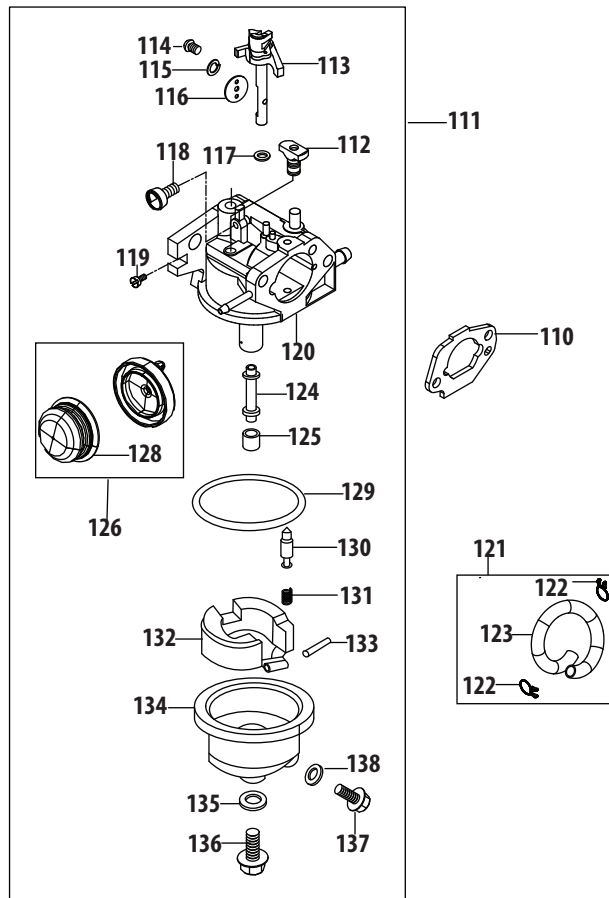

Ref.	Part Number	Description
110	951-11525	Carburetor Gasket Plate
111	951-11707	Carburetor Assembly
112	n/a	Idle Jet Assembly
113	n/a	Throttle Shaft
114	n/a	Screw M3X5
115	736-04638	Throttle Plate Lock Washer
116	n/a	Throttle Plate
117	n/a	Throttle Shaft Fiber O-Ring
118	n/a	Idle Speed Adjusting Screw
119	n/a	Idle Mixture Screw
120	n/a	Carburetor Body
121	951-11736	Primer Hose Assembly
122	723-04093	Primer Hose Clamp
123	n/a	Primer Hose
124	n/a	Emulsion Tube
125	n/a	Main Jet
126	951-10639A	Primer Assembly
127	n/a	Primer Base

Ref.	Part Number	Description
128	951-11824	Primer Bulb
129	951-11589	Fuel Bowl O-Ring
130	n/a	Needle Valve
131	n/a	Needle Valve Spring
132	n/a	Float
133	n/a	Float Pin
134	n/a	Fuel Bowl
135	951-11348	Fuel Bowl Gasket
136	710-04945	Fuel Bowl Mounting Bolt
137	710-04938	Fuel Drain Plug
138	951-11349	Fuel Drain Plug Gasket
139	951-11737	Carburetor Gasket
140	951-11738	Carburetor Insulator
141	951-11528	Carburetor Insulator Gasket
142	710-05093	Carb Stud M6X92
187	951-12681	Carburetor Kit -Major (Incl.112,117,118,124,125, 129-133,135,138)