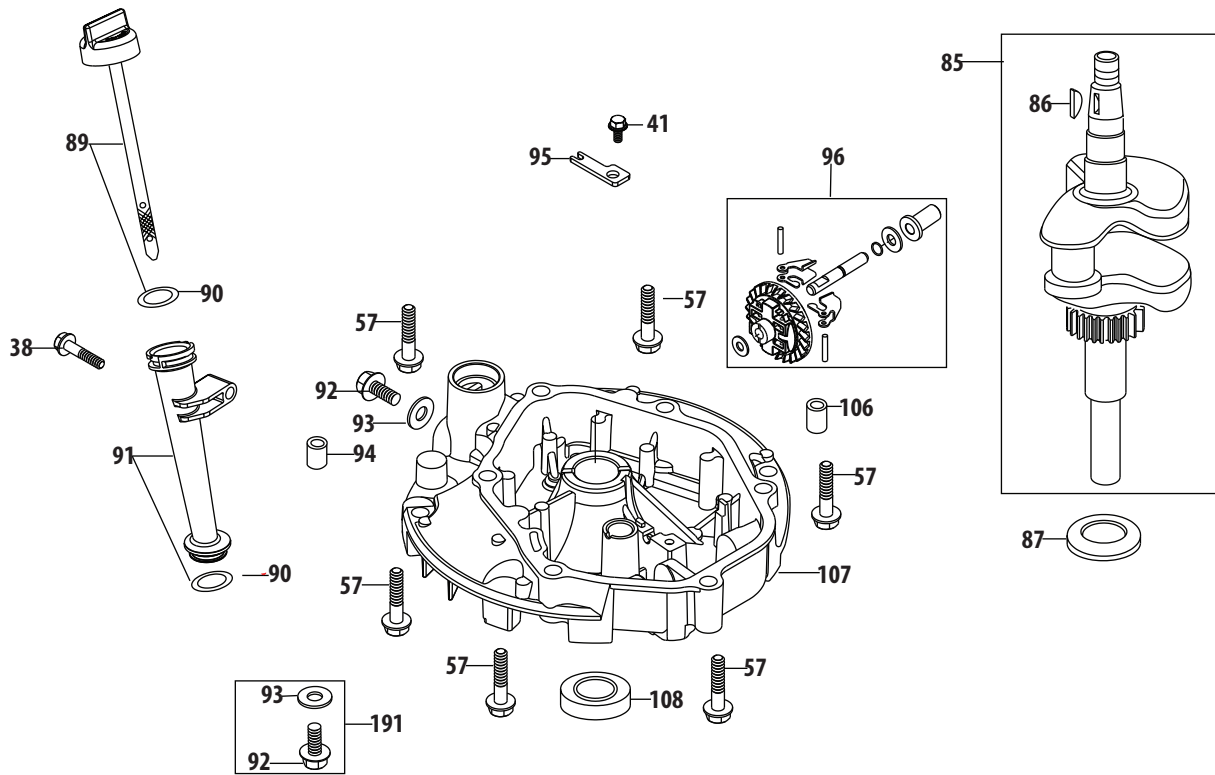

5P70MU Crankshaft & Crankcase Cover

Ref.	Part Number	Description
38	710-04980	Bolt M6X35
41	710-04916	Bolt M6X14 Multi-Purpose
57	710-04922	Bolt M8X50
85	951-11624	Crankshaft Assembly
86	951-10307	Woodruff Key
87	736-04491	Crankshaft Thrust Washer
89	951-11764B	Dipstick Assembly
90	951-11547	Dipstick / Oil Fill Tube O-Ring
91	951-11765A	Oil Filler Tube Assembly

Ref.	Part Number	Description
92	710-04906	Oil Drain Plug
93	736-04440	Oil Drain Plug Washer
94	715-04089	Crankcase Cover Dowel Pin 9x14
95	951-11625	Governor Gear Mounting Plate
96	951-11626	Governor Gear/Shaft Assembly
106	715-04092	Crankcase Cover Dowel Pin 7x14
107	951-11794	Crankcase Cover
108	951-11627	Lower Crankshaft Seal
191	951-10370	Oil Drain Plug & Washer Assy