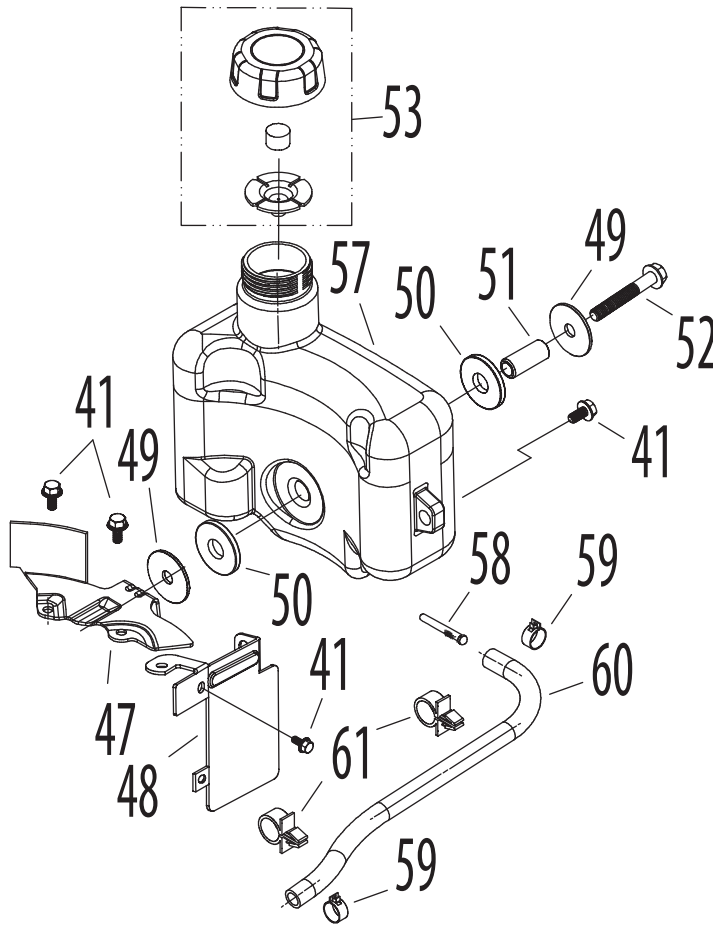

1P65B0B Fuel Tank

Ref.	Part Number	Description
41	710-04916	Bolt M6x14
47	951-11542	Fuel Tank Bottom Bracket
48	951-11748	Tank/Label Bracket
49	736-04456	Fuel Tank Washer
50	951-10335	Rubber Bushing
51	750-05322	Fuel Tank Bushing
52	710-04922	Tank Bolt M8x50
53	951-10300	Fuel Cap Assembly
57	951-10337	Fuel Tank Assembly
58	951-10358	Fuel Filter
58	951-10358	Fuel Filter
59	951-11731	Fuel Hose Clamp
59	951-11731	Fuel Hose Clamp
60	951-10363	Fuel Line Kit
61	723-04071	Plastic Support Clamp