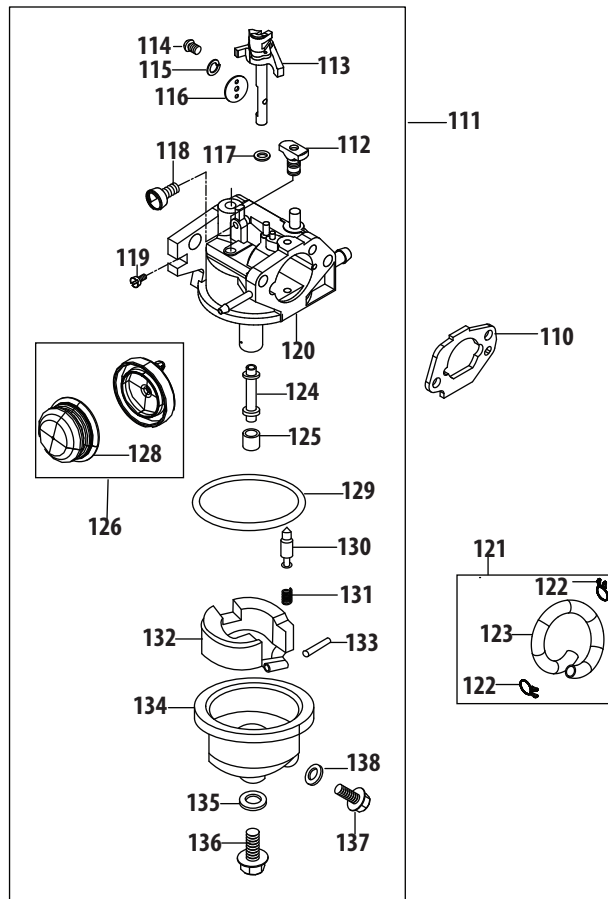

Ref.	Part Number	Description
110	951-11525	Carburetor Gasket Plate
111	951-11707	Carburetor Assembly
112	n/a	Idle Jet Assembly
113	n/a	Throttle Shaft
114	n/a	Screw M3X5 Throttle Plate
115	n/a	Throttle Plate Lock Washer
116	n/a	Throttle Plate
117	n/a	Throttle Shaft Fiber O-Ring
118	n/a	Idle Speed Adjusting Screw
119	n/a	Idle Mixture Screw
120	n/a	Carburetor Body
121	951-11736	Primer Hose Assembly
122	n/a	Primer Hose Clamp
123	n/a	Primer Hose
124	n/a	Emulsion Tube
125	n/a	Main Jet
126	951-10639A	Primer Assembly

Ref.	Part Number	Description
128	951-11824	Primer Bulb
129	951-11589	Fuel Bowl O-Ring
130	n/a	Needle Valve
131	n/a	Needle Valve Spring
132	n/a	Float
133	n/a	Float Pin
134	n/a	Fuel Bowl
135	951-11348	Fuel Bowl Gasket
136	710-04945	Fuel Bowl Mounting Bolt
137	710-04938	Fuel Drain Plug
138	951-11349	Fuel Drain Plug Gasket
139	951-11737	Carburetor Gasket
140	951-11738	Carburetor Insulator
141	951-11528	Carburetor Insulator Gasket
142	710-05093	Carb Stud M6X92
183	951-12431A	Carburetor Kit - Major (Incl.117,118,124,125,129-133,135,138)