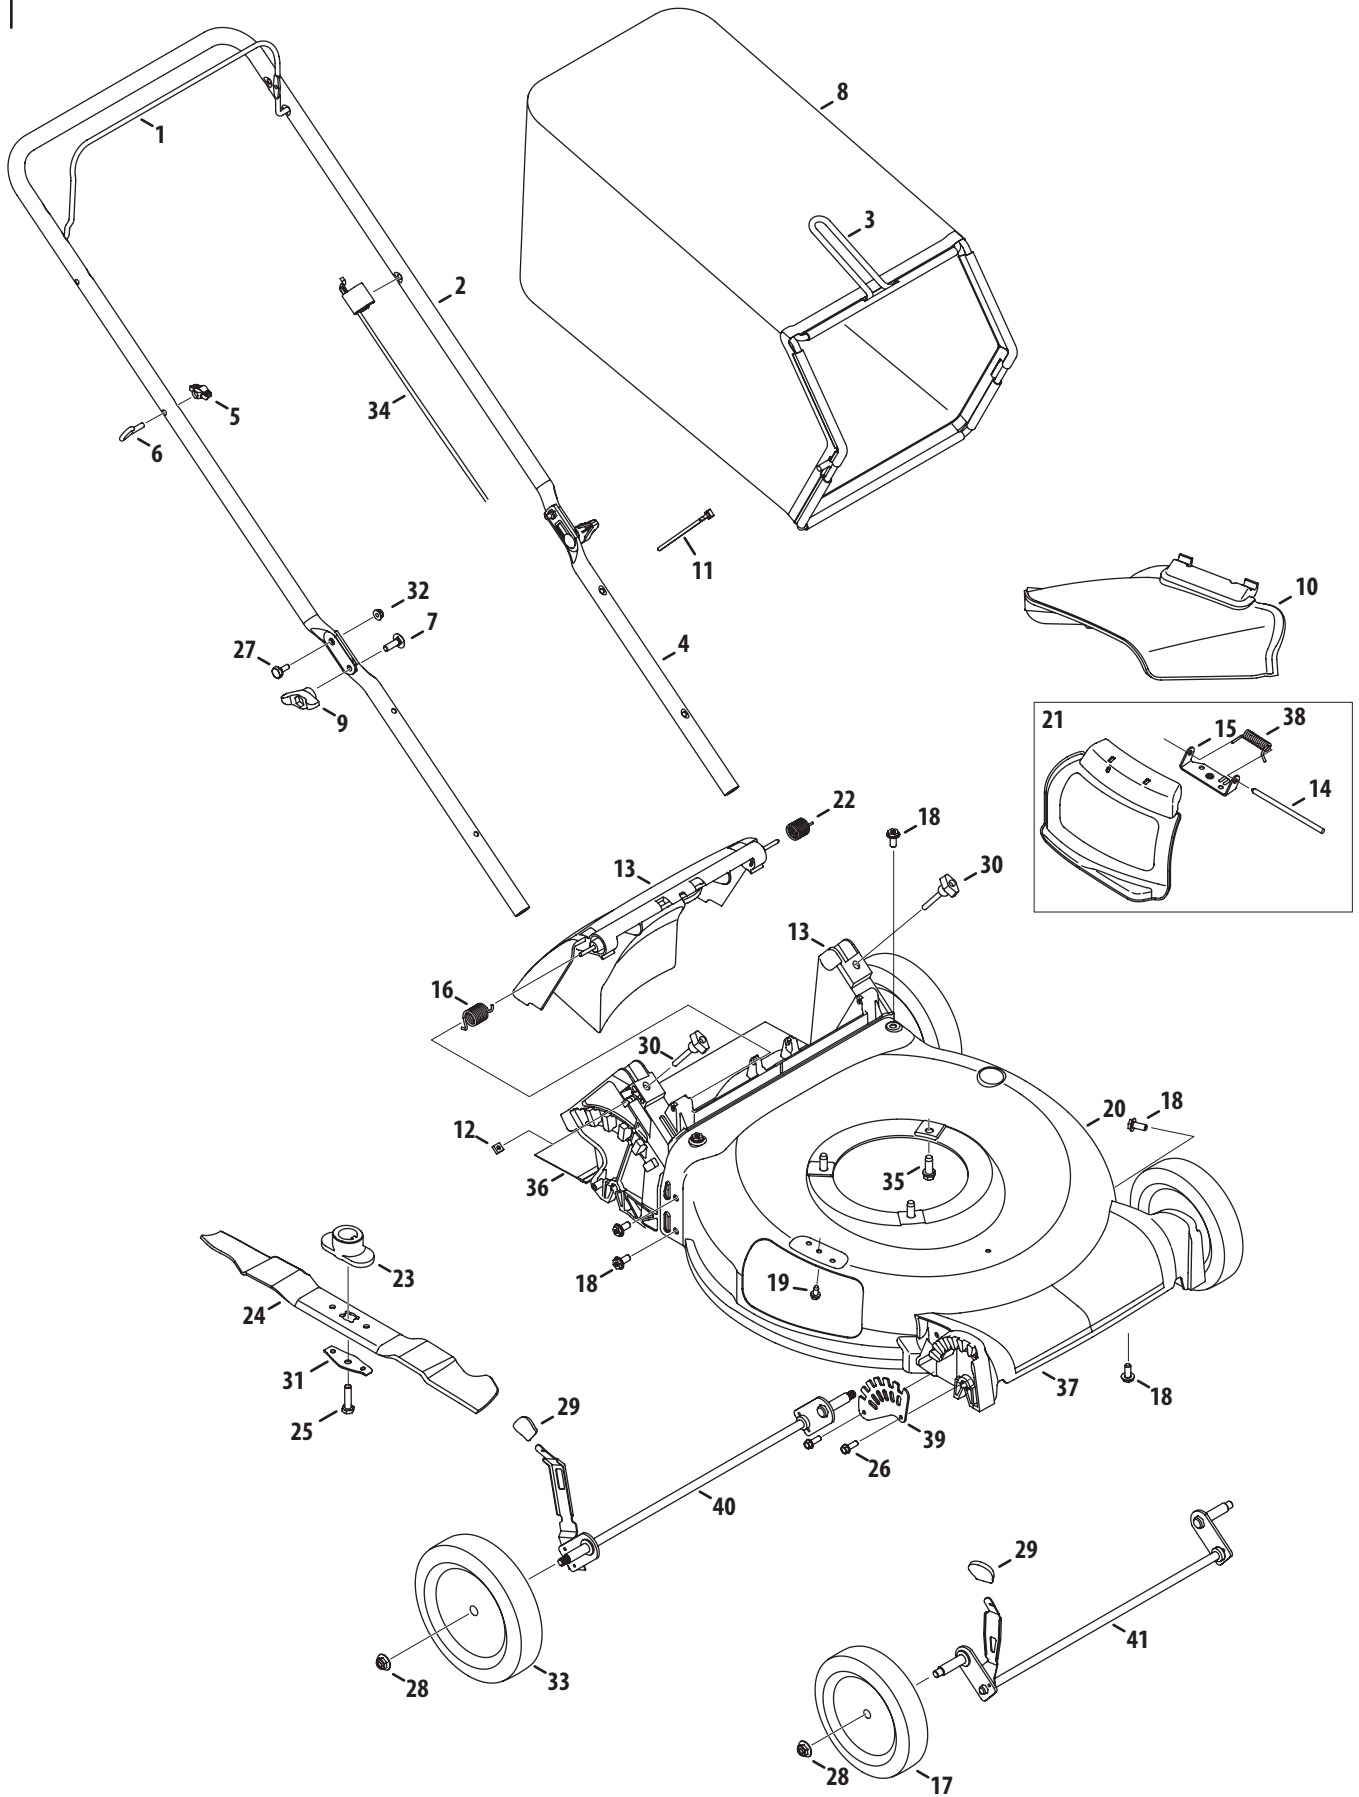

Model 11A-A23

Ref No.	Part Number	Description
1	747-05184A	Blade Control
2	749-04680	Upper Handle
3	747-05226	Grass Catcher Frame
4	749-04608A	Lower Handle
5	720-0279	Wing Nut
6	710-1205	Rope Guide
7	710-04998	Carriage Screw ,5/16-18
8	764-04077A	Grass Bag
9	720-04124	Wing Knob
10	731-07486	Side Chute
11	725-0157	Cable Tie
12	712-04222	Nut, Sq., 1/4-20
13	631-04369A	Rear Discharge Door Assembly
14	747-0710A	Hinge Pin
15	787-01779	Chute Deflector Bracket
16	732-04673	Torsion Spring - RH
17	734-04562	Front Wheel Gray
18	710-04995	Screw, 5/16-14 x .750
19	710-05073	Screw, 1/4-20 x .500
20	787-01869	Deck , 21"
21	987-02516	Hinged Mulch Plug Assembly

Ref No.	Part Number	Description
22	732-04674	Torsion Spring - LH
23	748-0376E	Blade Adapter
24	942-0741A	Mulching Blade
25	710-1044	Screw , 3/8-24 x 1.50
26	710-0895	Screw, 1/4-15 x .750
27	738-04419A	Sldr. Screw, .375 x .126 x 1/4-20
28	712-04217	Flange Lock Nut, 3/8-16
29	720-04131A	Adjustment Lever Knob
30	720-04123A	Wing Nut
31	736-0524B	Blade Bell Support
32	712-04064	Nut, Flange Lock, 1/4-20
33	734-04563	Rear Wheel Gray
34	946-0957	Control Cable
35	710-0654A	TT Sems Screw, 3/8-16 x 1.0
36	731-07203	Trail shield
37	731-07078A	Front Cover
38	732-1014C	Torsion Spring
39	787-01818A	Front Height Adjuster Plate
40	911-04142	Rear Axle Assembly
41	911-04143B	Front Axle Assembly