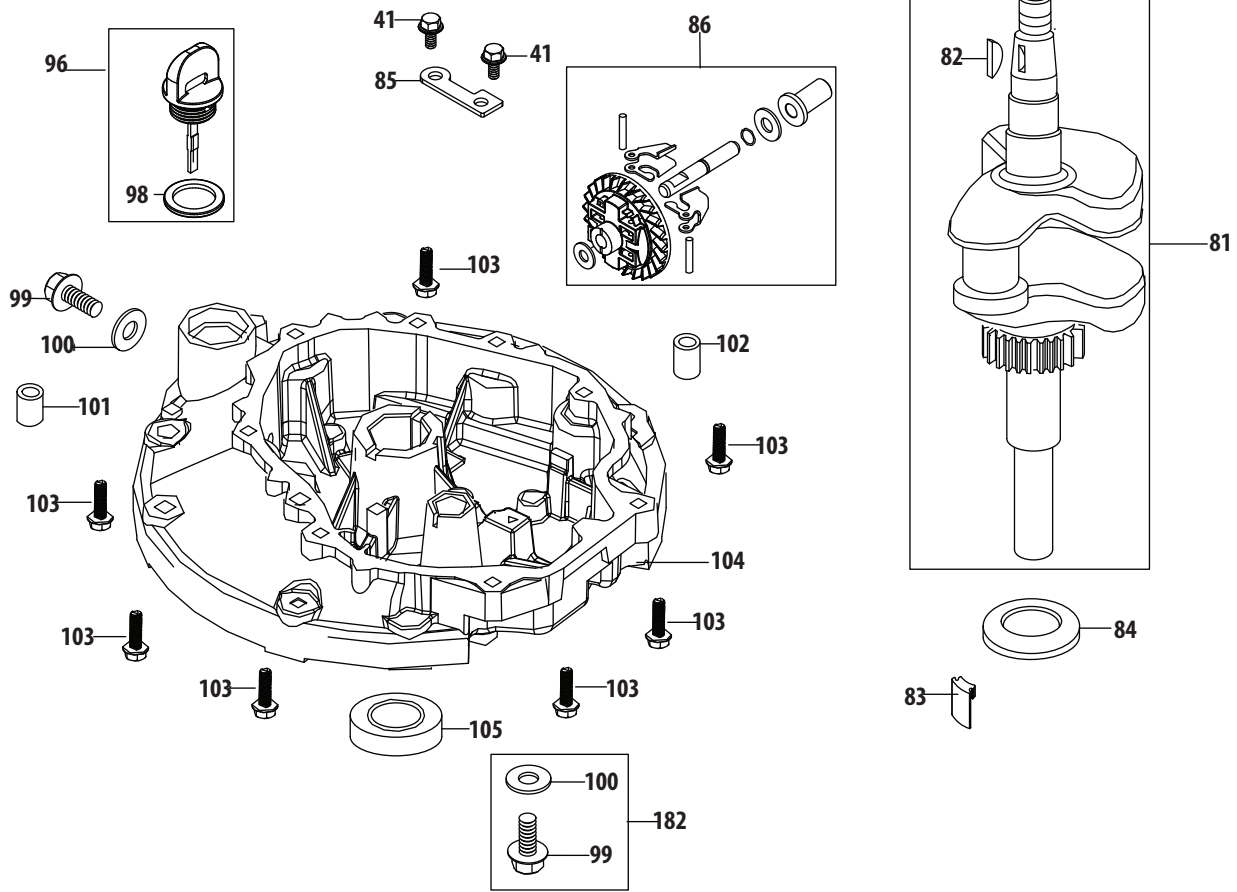

1P65N0A Crankshaft & Crankcase Cover

Ref.	Part Number	Description
41	710-04916	Bolt M6X14
81	951-11682	Crankshaft Assembly
82	951-10307	Woodruff Key
83	951-11733	Oil Return Seal
84	736-04491	Crankshaft Thrust Washer
85	951-11609	Governor Gear Mounting Plate
86	951-11549	Governor Gear/Shaft Assembly
96	951-10617	Dipstick Assembly
98	951-11734	Dipstick O-Ring

Ref.	Part Number	Description
99	710-04906	Oil Drain Plug
100	736-04440	Oil Drain Plug Washer
101	715-04089	Crankcase Cover Dowel Pin 9x14
102	715-04092	Crankcase Cover Dowel Pin 7x14
103	710-04920	Bolt M6X28 P65 Crankcase
104	951-11823	Crankcase Cover
105	951-11545	Lower Crankshaft Seal
182	951-10370	Oil Drain Plug & Washer Asm