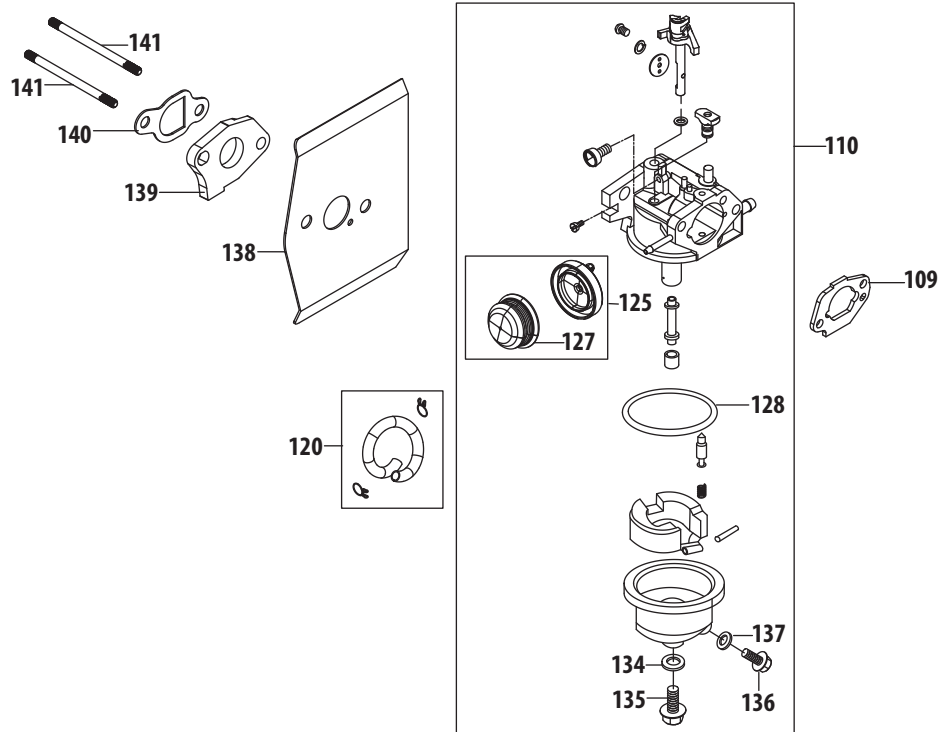

1P65N0 Carburetor Assembly

Ref.	Part Number	Description
109	951-11525	Carburetor Gasket Plate
110	951-11707	Carburetor Assembly
120	951-11736	Primer Hose Assembly
125	951-10639A	Primer Assembly
127	951-11824	Primer Bulb
128	951-11589	Fuel Bowl O-Ring
134	951-11348	Fuel Bowl Gasket
135	710-04945	Fuel Bowl Mounting Bolt
136	710-04938	Fuel Drain Plug

Ref.	Part Number	Description
137	951-11349	Fuel Drain Plug Gasket
138	951-11737	Carburetor Gasket
139	951-11738	Carburetor Insulator
140	951-11528	Carburetor Insulator Gasket
141	710-05093	Carb Stud M6X92
	951-12431	Carburetor Kit - Major (Incl. 116,117,123,124, 128-132,134,137)