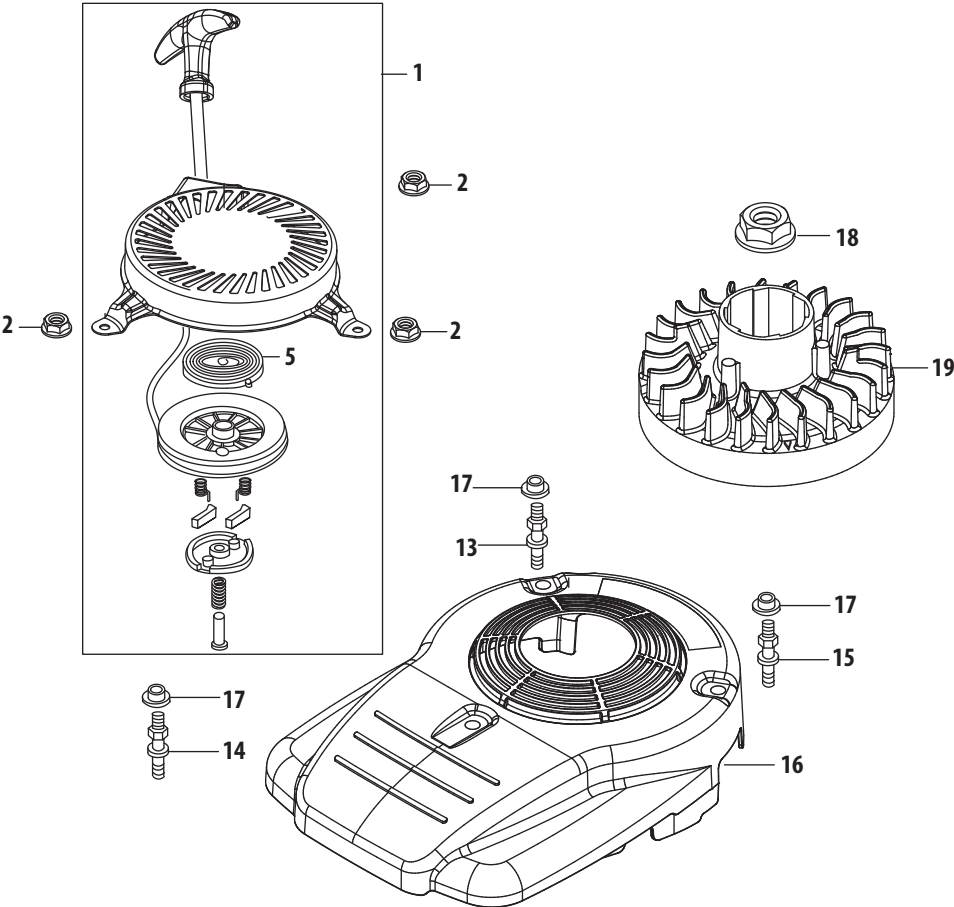

1P65N0 Flywheel & Shroud

Ref.	Part Number	Description
1	951-11720	Recoil Starter Assembly
2	712-04212	Nut M6 X 10 Mm
5	951-11721	Recoil Spring
13	751-11722	Starter/Shroud Stud Black
14	951-11723	Starter/Shroud Stud Front
15	951-11724	Starter/Shroud Stud White
16	731-05692	Engine Shroud (M0)
17	750-05320	Engine Shroud Spacer
18	712-04287	Flywheel Nut M14
19	951-11043	Flywheel