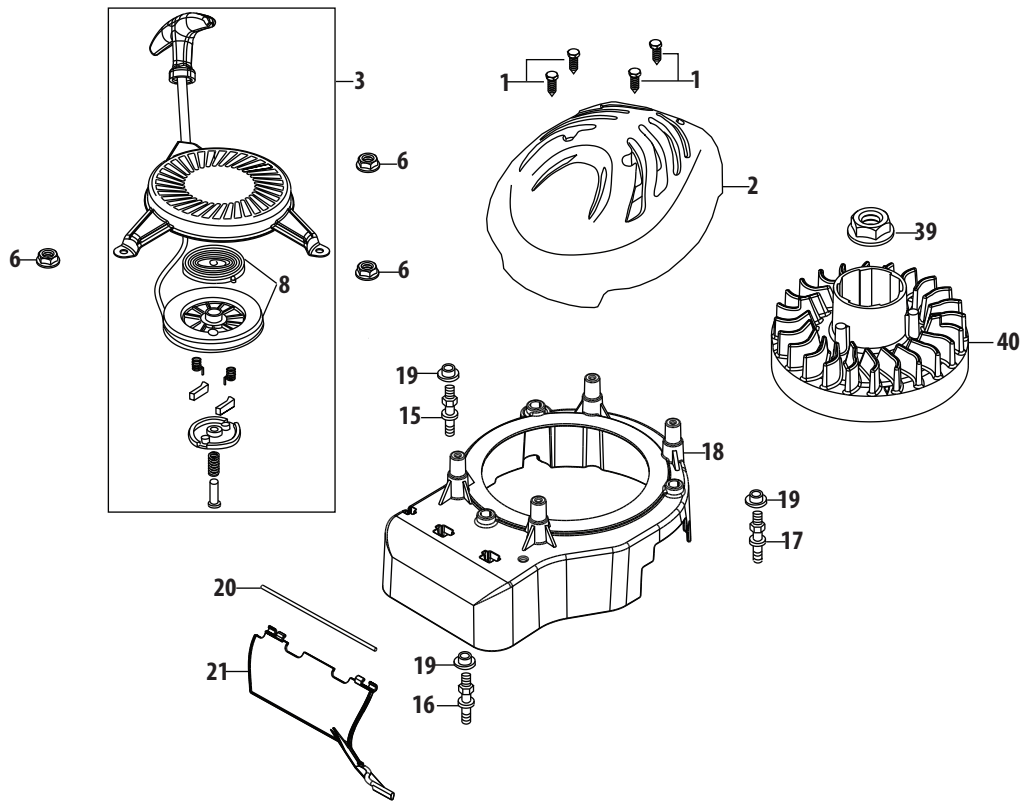

5P70MU Flywheel & Shroud

Ref.	Part Number	Description
1	710-04744	Screw, Hilo #12-16 X 1.00"
2		Outer Shroud (Model Specific)
3	951-12683	Recoil Starter Assembly
6	712-04212	Nut M6X10Mm
8	951-11721	Recoil Spring & Pulley Assy
15	710-04976	Stud Left/Black/Wh Zinc
16	710-04977	Stud Front/Unmarked/Wh Zinc

Ref.	Part Number	Description
17	710-04978	Stud Right/White/Wh Zinc
18	951-10764	Inner Shroud
19	750-05320	Engine Shroud Spacer
20	951-11610	Air Vane Shaft
21	951-11611	Air Vane
39	712-04287	Flywheel Nut M14
40	951-11046	Flywheel