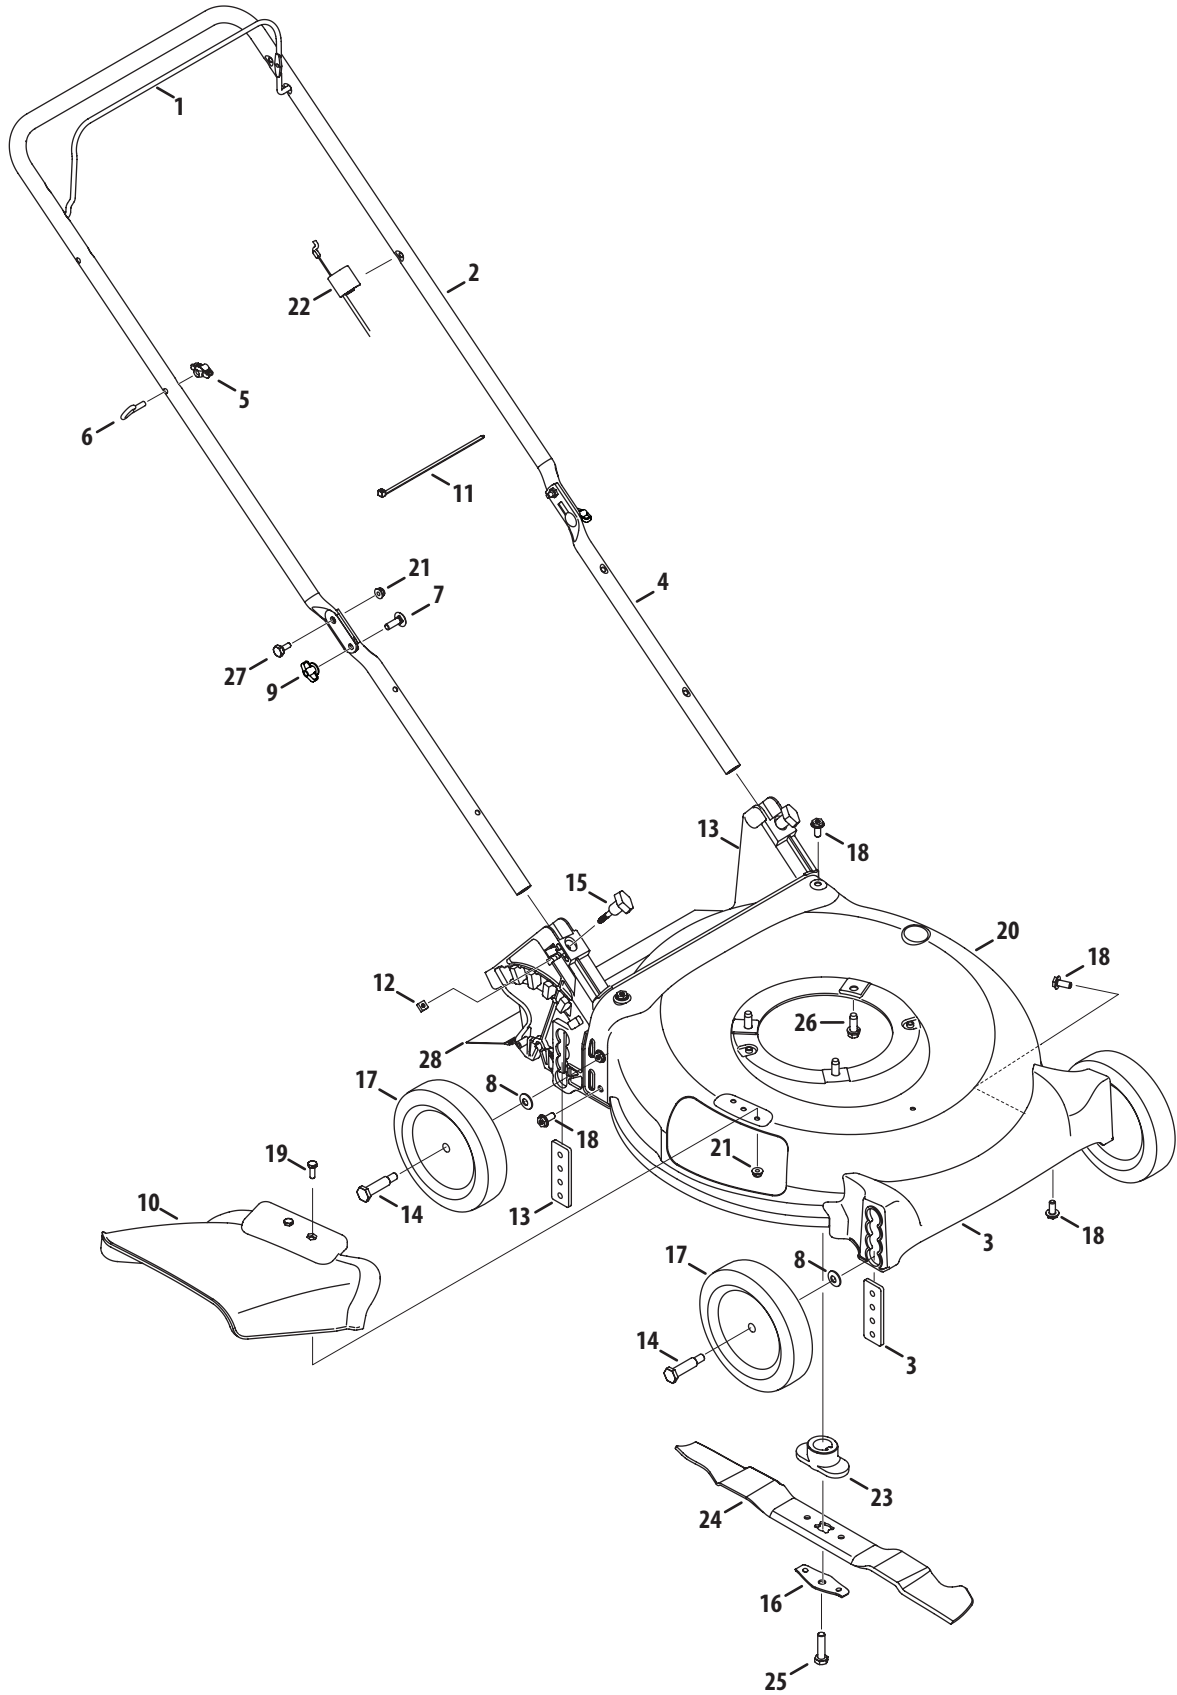

Model 11A-A40

Ref No.	Part Number	Description
1	747-05184A	Blade Control
2	749-04680	Upper Handle
3	631-04516A	Front Cover Assembly
4	749-04608A	Lower Handle
5	720-0279	Wing Nut
6	710-1205	Rope Guide
7	710-04998	Carriage Screw ,5/16-18
8	736-0105	Washer, .401 x .870 x .060
9	720-04122	Wing Knob
10	731-07877	Side Chute
11	725-0157	Cable Tie
12	712-04222	Nut, Sq., 1/4-20
13	931-04515A	Rear Baffle, Lowes
14	738-04466	Shoulder Screw
15	720-04123A	Wing Nut
16	736-0524B	Blade Bell Support
17	734-04063A	Wheel, 7" Star-Dia., Oys. Gray
18	710-04995	Screw, 5/16-14 x .750
19	710-3015	Screw, 1/4-20 x .750
20	787-01869	Deck, 21"
21	712-04064	Nut, Flange Lock, 1/4-20
22	946-0957	Control Cable
23	748-0376E	Blade Adapter
24	942-0741A	Mulching Blade
25	710-1044	Screw, 3/8-24 x 1.50
26	710-0654A	TT Sems Screw, 3/8-16 x 1.0
27	738-04419A	Sldr. Screw, .375 x .126 x 1/4-20
28	731-07203	Trail shield