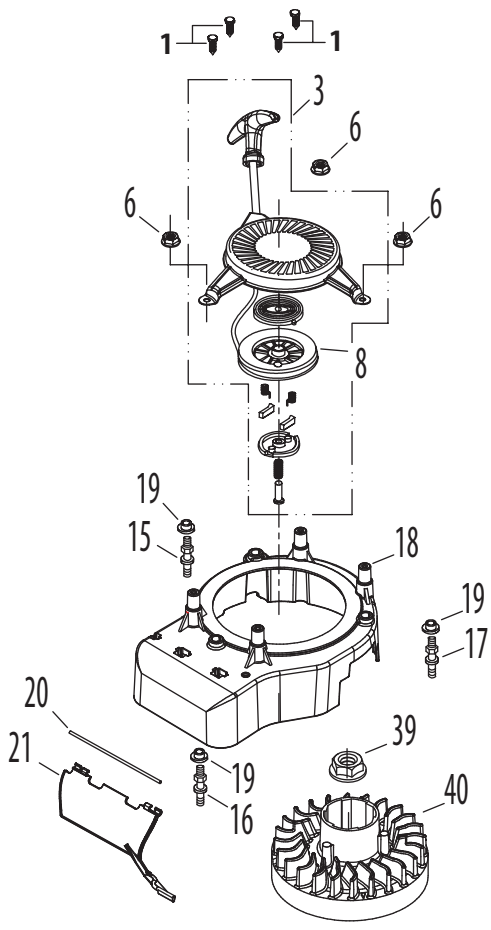

Ref.	Part Number	Description
1	710-04744	Self-Tapping Bolt, #12-16 x 1.0"
3	951-11720	Recoil Starter Assembly
6	712-04212	Nut M6 X 10 Mm
8	951-11721	Recoil Spring & Pulley Assembly
15	710-04976	Starter/Shroud Stud M6x85-48
16	710-04977	Starter/Shroud Stud M6x87-51.5
17	710-04978	Starter/Shroud Stud M6x79

Ref.	Part Number	Description
18	951-10764	Inner Shroud
19	750-05320	Engine Shroud Spacer
20	951-11610	Air Vane Shaft
21	951-11611	Air Vane
39	712-04221	Flywheel Nut M14
40	951-11046	Flywheel