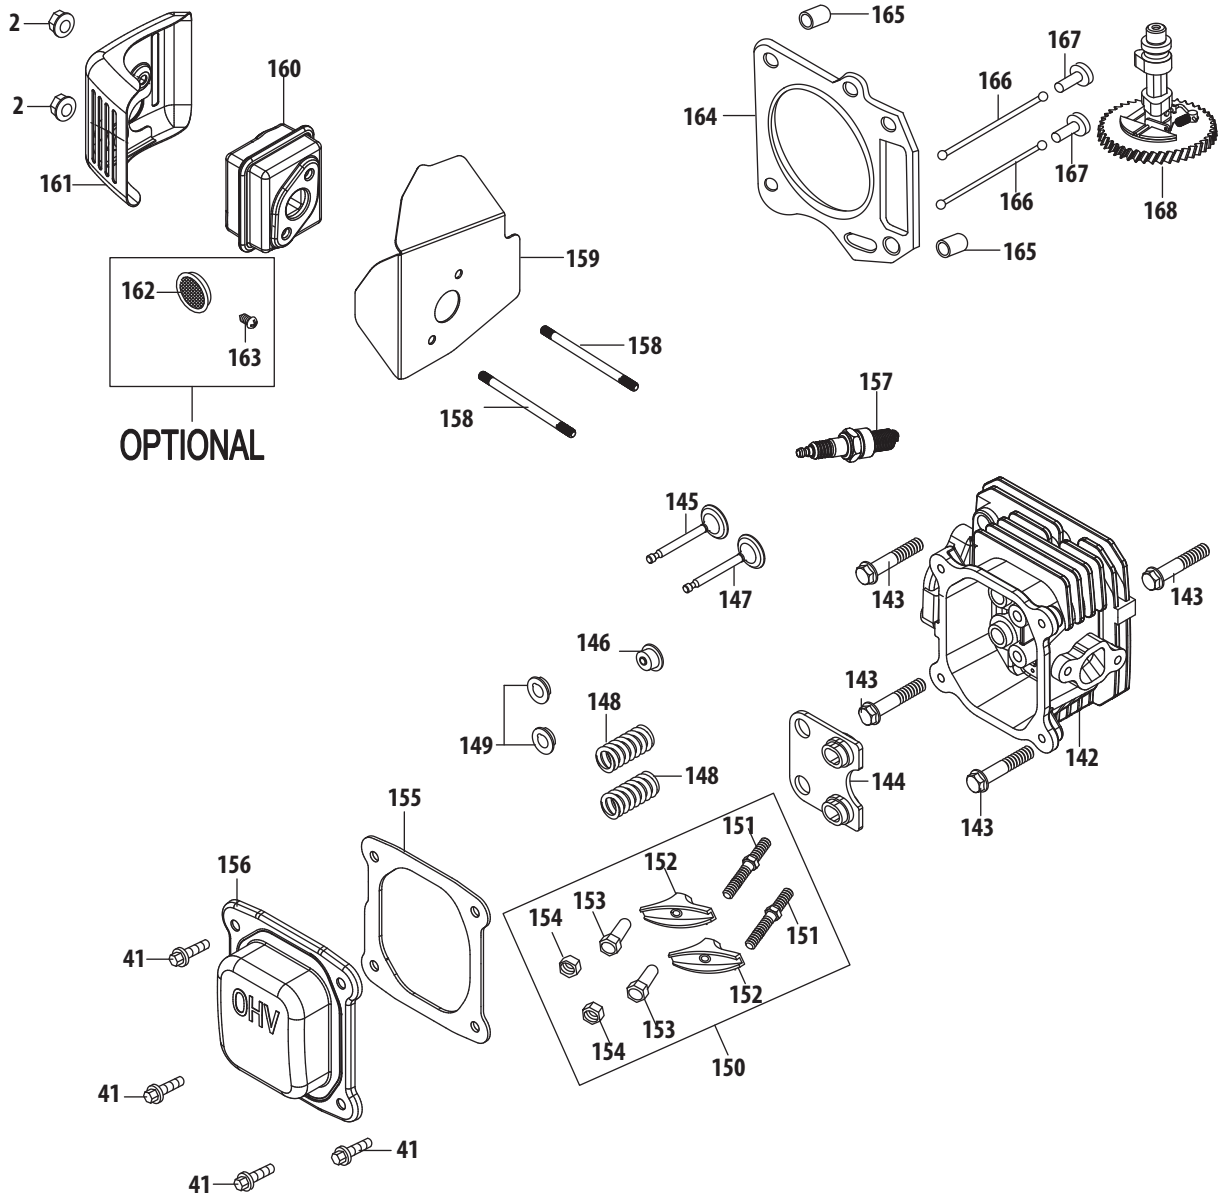

1P65B0B-1 Cylinder Head

1P65B0B-1 Cylinder Head

Ref.	Part Number	Description
2	712-04212	Nut M6 X 10 Mm
41	710-04916	Bolt M6x14
142	951-11746	Cylinder Head (Incl. 139,140,142,144-149, 151-155,159,164)
143	710-04982	Head Bolt M8x54
144	951-11687	Push Rod Guide
145	951-10313	Intake Valve
146	951-11818	Intake Valve Seal
147	951-10313	Exhaust Valve
148	951-12004	Valve Spring
149	951-11977	Valve Spring Retainer
150	951-11606	Rocker Arm Assembly
151	710-04902	Rocker Arm Stud
152	951-12001	Rocker Arm
153	751-11123	Fulcrum Nut
154	751-11124	Jam Nut
155	951-11551	Valve Cover Gasket
156	951-11548	Valve Cover
157	951-10292	Spark Plug/F6Rtc

Ref.	Part Number	Description
158	951-11740	Muffler Stud M6X68
158	951-11745	Muffler Stud Assembly
159	951-11739	Muffler Gasket
160	951-10734	Muffler Assembly
161	951-10735	Muffler Shield
162	951-10351	Spark Arrestor
163	710-04983	Spark Arrestor Screw
164	951-11555	Cylinder Head Gasket
165	715-04090	Cylinder Head Dowel 10X16
166	951-10314	Push Rod
167	951-11607	Tappet
168	951-11741	Camshaft Assembly
	952Z1P65B0B-1	Complete Engine
	951-10846A	Cylinder Head Svc Kit (Incl. 143,146,155,164)
	951-11710	Gasket - External (Incl. 43,97,99,138-140,155,159)
	951-11709	Gasket Kit - Complete (Incl. 40,43,72,77,97,99,103, 139-140,155,159,164)