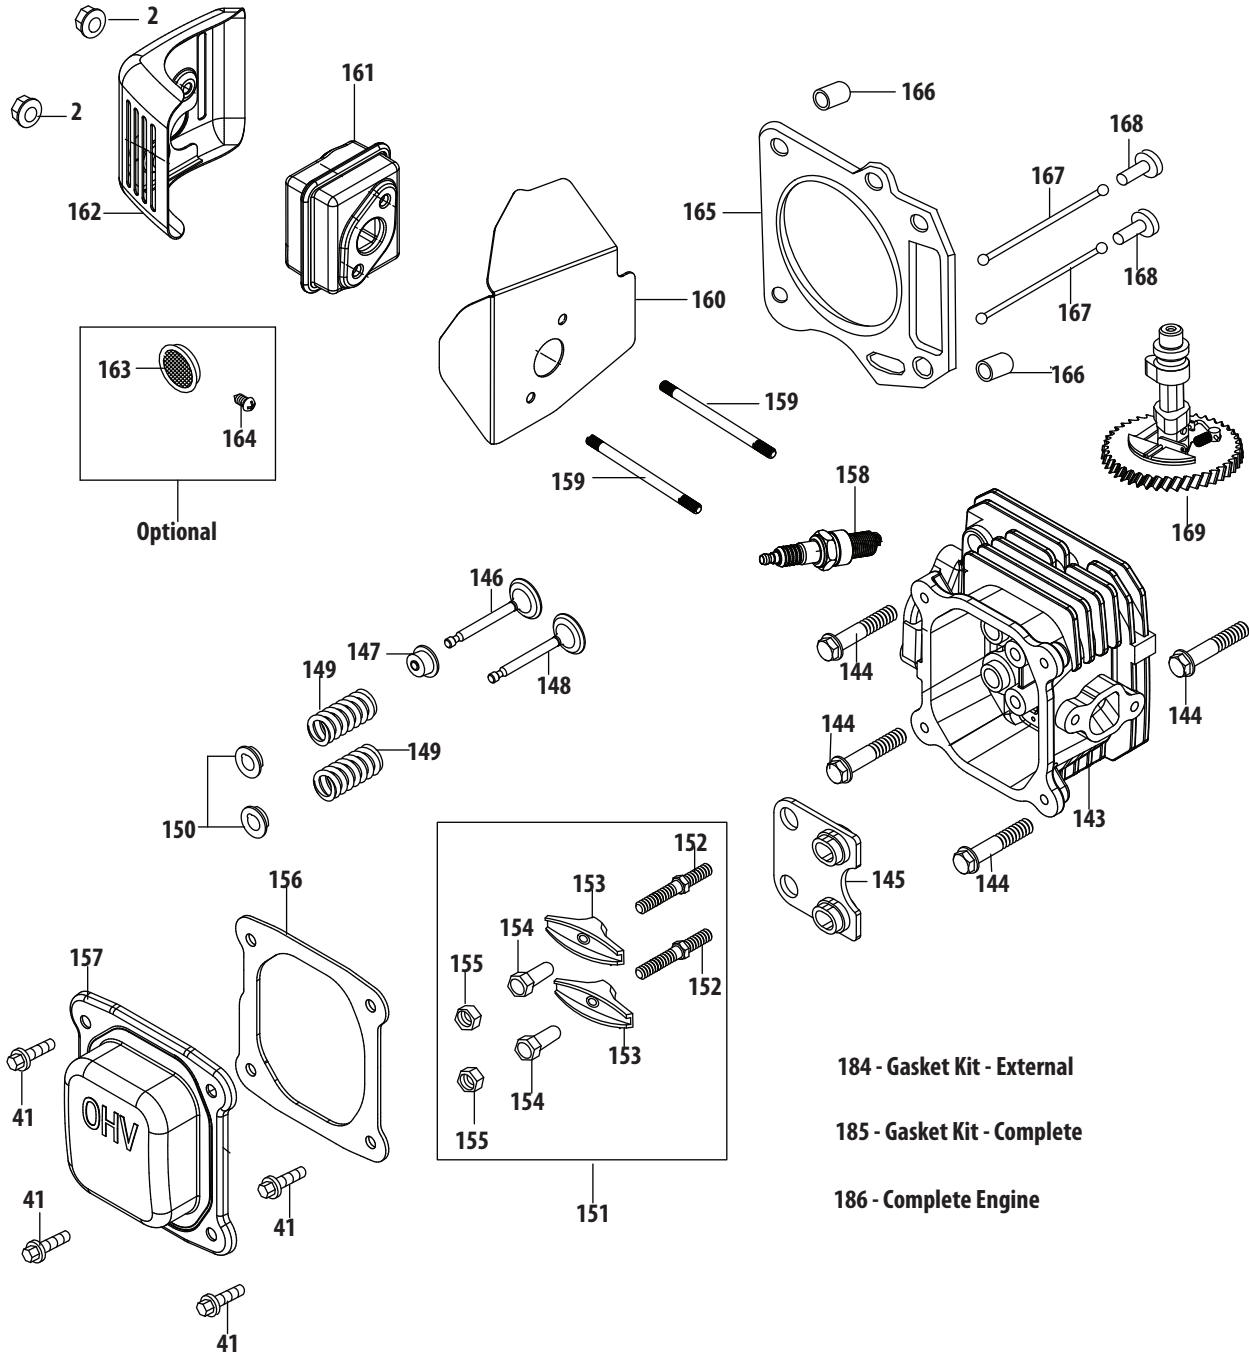

1P65N0A Cylinder Head

1P65N0A Cylinder Head

Ref.	Part Number	Description	Ref.	Part Number	Description
2	712-04212	Nut M6X10Mm	157	951-11548	Valve Cover
41	710-04916	Bolt M6X14	158	951-10292	Spark Plug/F6Rtc
143	951-10846A	Cylinder Head Svc Kit (Incl.144,147,156,165)	159	951-11740	Muffler Stud M6X68
	951-11746	Cylinder Head Asm (Incl.140,141,143,145-150, 152-156,160,165)	159	951-11745	Muffler Stud Asm
144	710-04982	Bolt M8X54	160	951-11739	Muffler Gasket
145	951-11687	Push Rod Guide	161	951-10734	Muffler Assembly
146	951-10313	Valve Kit	162	951-10735	Muffler Shield
147	951-11818	Intake Valve Seal	163	951-10351	Spark Arrestor
148	951-10313	Valve Kit	164	710-04983	Spark Arrestor Screw
149	951-12004	Valve Spring	165	951-11555	Cylinder Head Gasket
150	951-11977	Valve Spring Retainer	166	715-04090	Cylinder Head Dowel Pin 10x16
151	951-11606	Rocker Arm Assembly	167	951-10314	Push Rod Kit
152	710-04902	Rocker Arm Stud	168	951-11607	Tappet
153	951-12001	Rocker Arm	169	951-11741	Camshaft Assembly
154	751-11123	Fulcrum Nut	184	951-11710	Gasket - External (Incl.43,98,100,139-141,156,160)
155	751-11124	Jam Nut	185	951-11709	Gasket Kit - Complete (Incl.40,43,72,78,98,100,105, 139-141,156,160,165)
156	951-11551	Valve Cover Gasket	186	952Z1P65N0A	Complete Engine