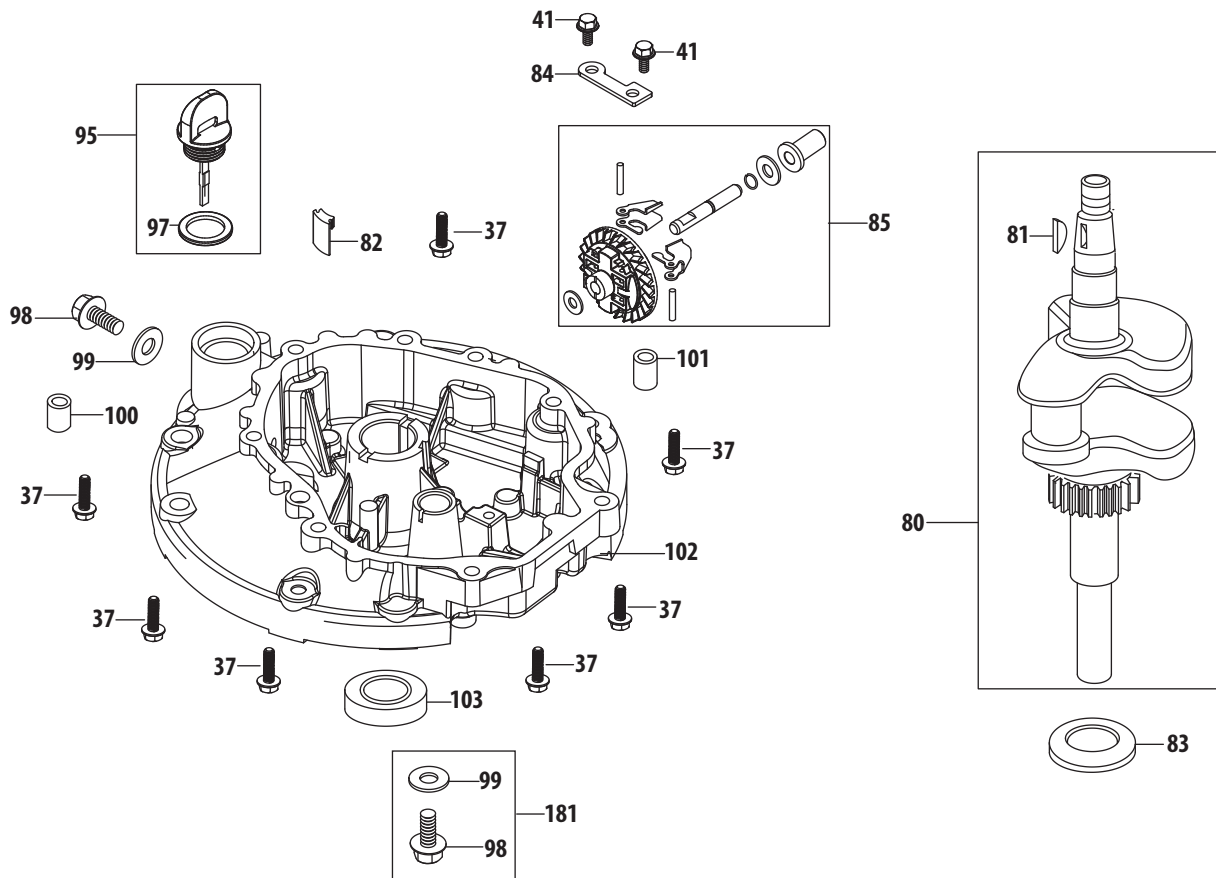

1P65N0 Crankshaft & Crankcase Cover

Ref.	Part Number	Description
37	710-04920	Bolt M6X28
41	710-04916	Bolt M6x14
80	951-11682	Crankshaft Assembly
81	951-10307	Woodruff Key
82	951-11733	Oil Return Seal
83	736-04491	Crankshaft Thrust Washer
84	951-11609	Governor Gear Mounting Plate
85	951-11549	Governor Gear/Shaft Assembly
95	951-10617	Dipstick Assembly

Ref.	Part Number	Description
97	951-11734	Dipstick O-Ring
98	710-04906	Oil Drain Plug
99	736-04440	Oil Drain Plug Washer
100	715-04089	Crankcase Cover Dowel 9X14
101	715-04092	Crankcase Cover Dowel 7X14
102	951-11823	Crankcase Cover
103	951-11545	Lower Crankshaft Seal
181	951-10370	Oil Drain Plug & Washer Ass'y