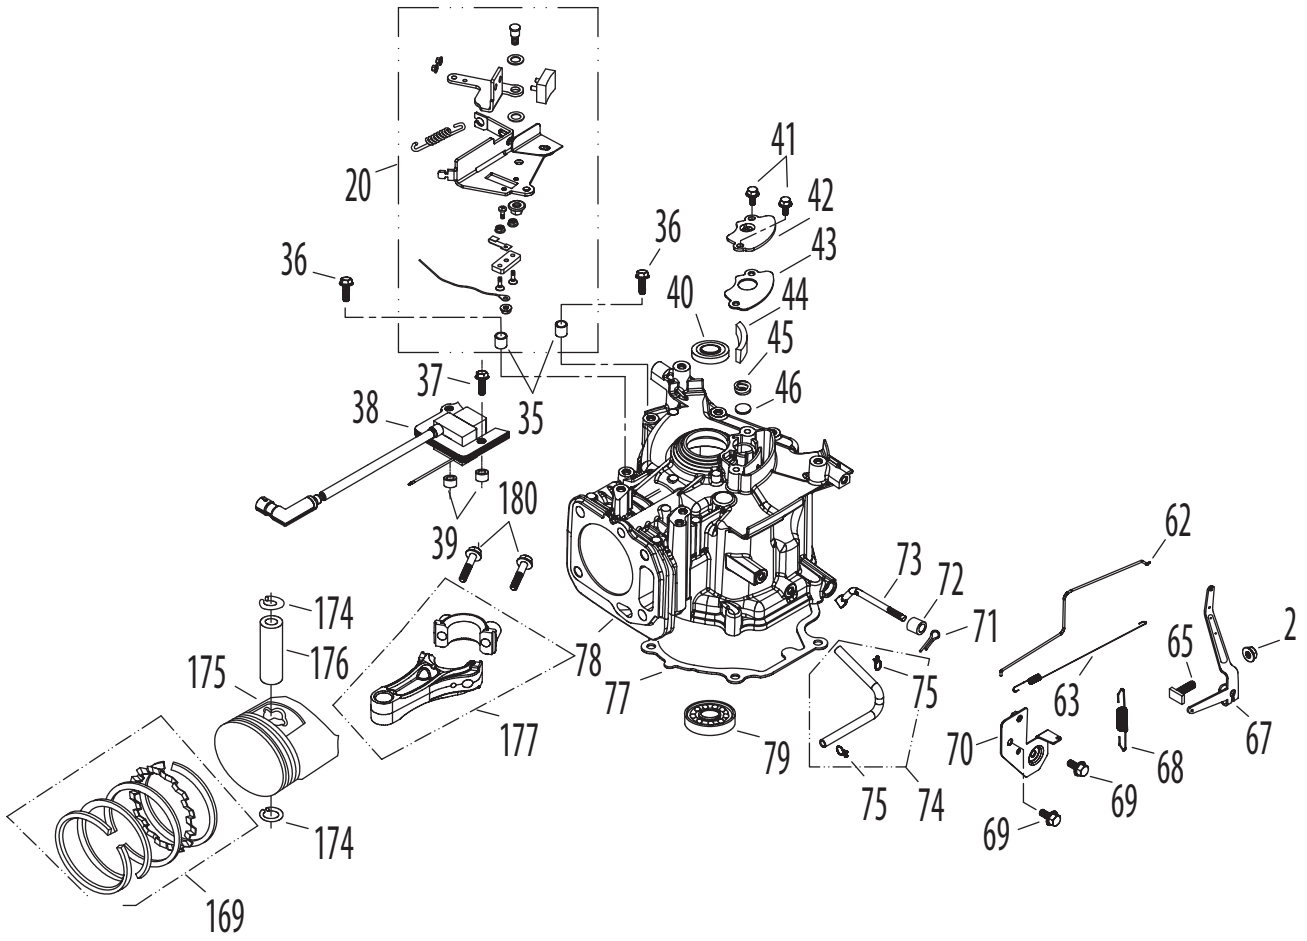

1P65B0B Crankcase

1P65B0B Crankcase

Ref.	Part Number	Description	Ref.	Part Number	Description
2	712-04212	Nut M6 X 10 Mm	73	951-11608	Governor Arm Shaft
20	951-10320A	Brake Assembly	74	951-11725	Breather Hose Assembly
35	750-05384	Brake Spacer	75	726-04101	Breather Hose Clamp
36	710-04980	Brake Assy Bolt M6x35	77	951-11732	Crankcase Cover Gasket
37	710-04920	Bolt M6x28	78	N/A	Crankcase
38	951-10367	Ignition Coil Assembly	79	951-11369	Main Bearing
39	951-11675	Ignition Coil Spacer	169	951-11688	Piston Ring Set
40	951-11596	Upper Crankshaft Seal	174	951-11603	Piston Pin Snap Ring
41	710-04916	Bolt M6x14	175	951-11605	Piston
42	951-11728	Breather Cover Plate	176	951-11604	Piston Pin
43	951-11729	Breather Gasket	177	951-11744	Connecting Rod Assembly
44	951-11730	Breather Screen	180	710-05162	Connecting Rod Bolt
45	732-04718	Breather Spring		951-11710	Gasket Kit, External (Incl. Ref No. 43,97,99,138-140,155,159)
46	951-11735	Breather Valve		951-11709	Gasket Kit, Complete (Incl. Ref No. 40,43,72,77,97,99,103, 138-140,155,159,164)
62	951-11677	Throttle Linkage		951-11747	Short Block Assembly (Incl. Ref No. 37,40-46,71-73,77-79,80, 81,83,84,85,98-103,109,139,140,155, 159,164,165,167-169,174-177)
63	951-11522	Throttle Linkage Spring			
65	710-04908	Governor Arm Bolt			
67	951-11523	Governor Arm			
68	951-10293	Governor Spring			
69	710-04915	Bolt M6x12			
70	951-11544	Throttle/Governor Bracket			
71	714-04074	Governor Cotter Pin			
72	951-11574	Governor Seal