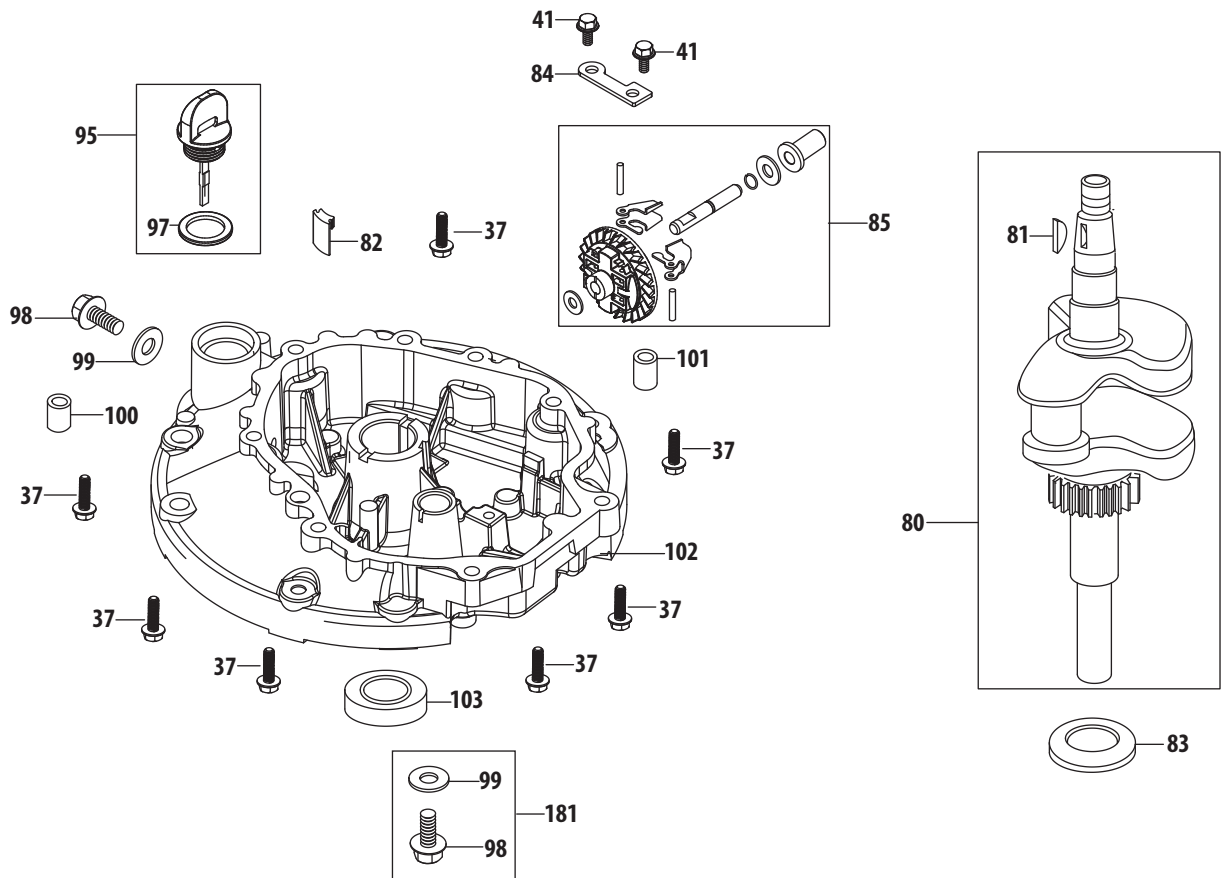

1P65B0B-1 Crankshaft & Crankcase Cover

Ref.	Part Number	Description
37	710-04920	Bolt M6X28
41	710-04916	Bolt M6x14
80	951-11591	Crankshaft Assembly
81	951-10307	Woodruff Key
82	951-11733	Oil Return Seal
83	736-04491	Crankshaft Thrust Washer
84	951-11609	Governor Gear Mounting Plate
85	951-11549	Governor Gear/Shaft Assembly
95	951-10617	Dipstick Assembly

Ref.	Part Number	Description
97	951-11734	Dipstick O-Ring
98	710-04906	Oil Drain Plug
99	736-04440	Oil Drain Plug Washer
100	715-04089	Crankcase Cover Dowel 9X14
101	715-04092	Crankcase Cover Dowel 7X14
102	951-11823	Crankcase Cover
103	951-11545	Lower Crankshaft Seal
181	951-10370	Oil Drain Plug & Washer Ass'y