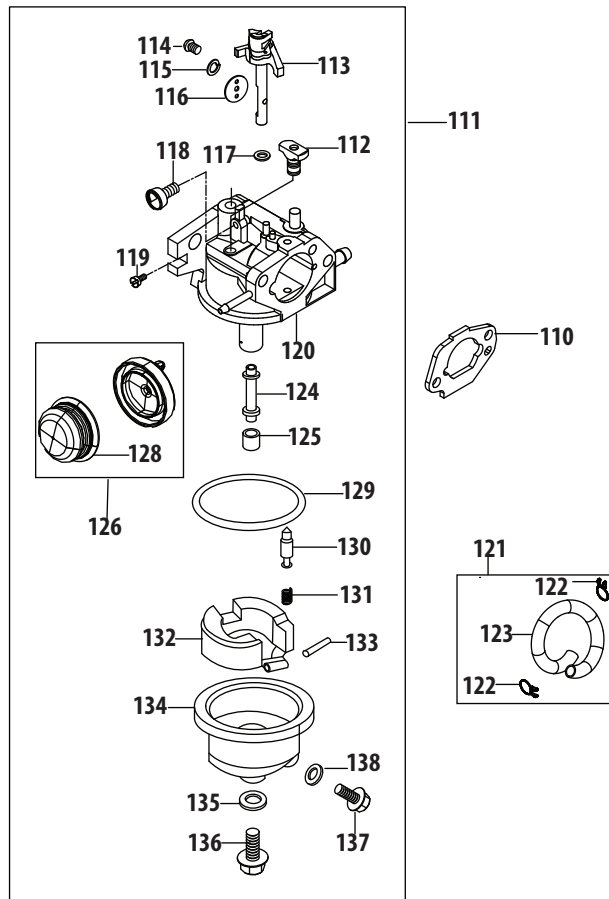

Ref.	Part Number	Description
110	951-11525	Carburetor Gasket Plate
111	951-11707	Carburetor Assembly
112	n/a	Idle Jet Assembly
113	n/a	Throttle Shaft
114	n/a	Screw M3X5
115	736-04638	Throttle Plate Lock Washer
116	n/a	Throttle Plate
117	n/a	Throttle Shaft Fiber O-Ring
118	n/a	Idle Speed Adjusting Screw
119	n/a	Idle Mixture Screw
120	n/a	Carburetor Body
121	951-11736	Primer Hose Assembly
122	723-04093	Primer Hose Clamp
123	n/a	Primer Hose
124	n/a	Emulsion Tube
125	n/a	Main Jet
126	951-10639A	Primer Assembly
127	n/a	Primer Base

Ref.	Part Number	Description
128	951-11824	Primer Bulb
129	951-11589	Fuel Bowl O-Ring
130	n/a	Needle Valve
131	n/a	Needle Valve Spring
132	n/a	Float
133	n/a	Float Pin
134	n/a	Fuel Bowl
135	951-11348	Fuel Bowl Gasket
136	710-04945	Fuel Bowl Mounting Bolt
137	710-04938	Fuel Drain Plug
138	951-11349	Fuel Drain Plug Gasket
139	951-11737	Carburetor Gasket
140	951-11738	Carburetor Insulator
141	951-11528	Carburetor Insulator Gasket
142	710-05093	Carb Stud M6X92
187	951-12681	Carburetor Kit -Major (Incl.112,117,118,124,125, 129-133,135,138)