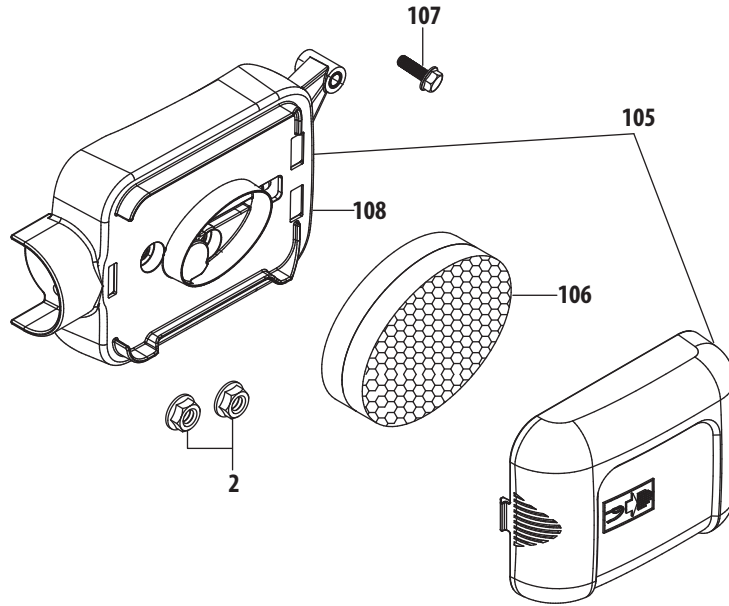

1P65B0B-1 Air Cleaner

Ref.	Part Number	Description
2	712-04212	Nut M6 X 10 Mm
105	951-10739	Air Cleaner Housing Assy (Incl. 108)
106	951-10732	Air Filter Element, Oval
107	710-04969	Bolt M6x30
108	951-10739	Air Filter Base