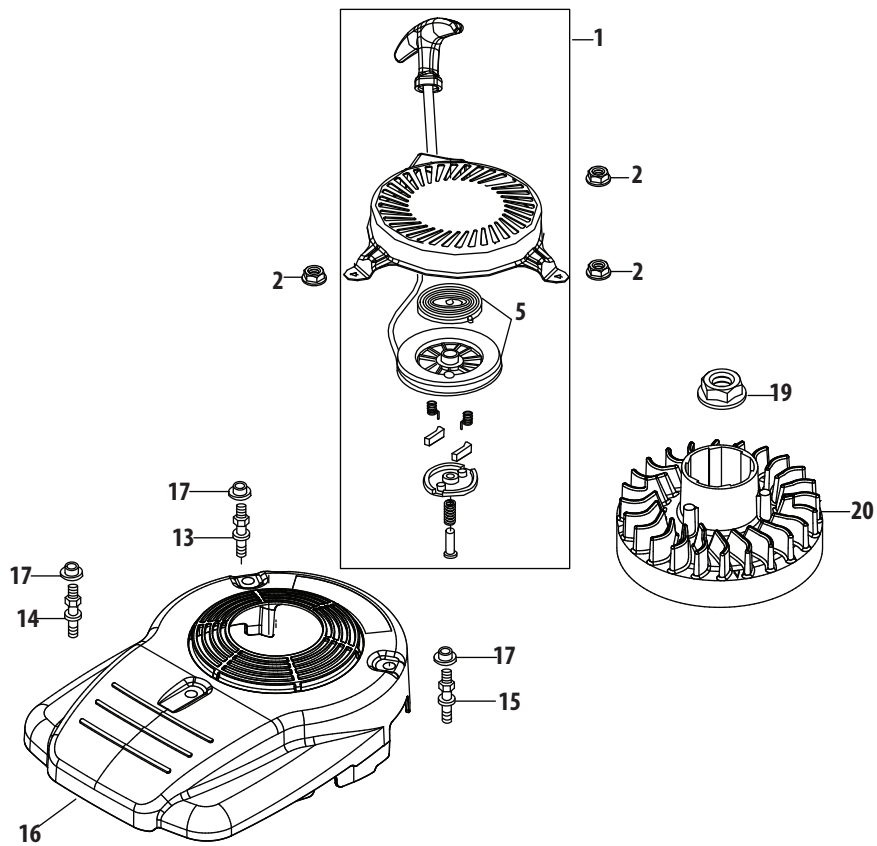

1P65NU Flywheel & Shroud

Ref.	Part Number	Description
1	951-12683	Recoil Starter Assembly
2	712-04212	Nut M6X10Mm
5	951-11721	Recoil Spring
13	751-11722	Stud Left/Black/Ye Zinc
14	951-11723	Stud Front/Unmarked/Ye Zinc
15	951-11724	Stud Right/White/Ye Zinc
16	731-05692	Engine Shroud Only
16	951-12876	Engine Shroud Assy (Incl. 17)
17	750-05320	Engine Shroud Spacer
19	712-04287	Flywheel Nut M14
20	951-11043	Flywheel