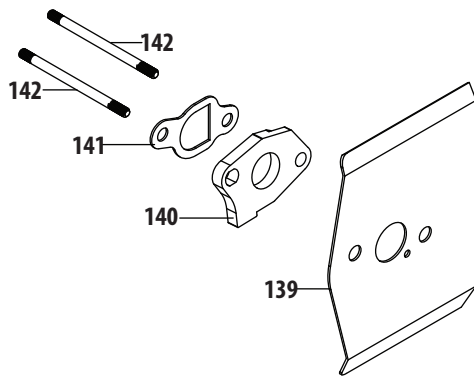

187 - Carburetor Kit