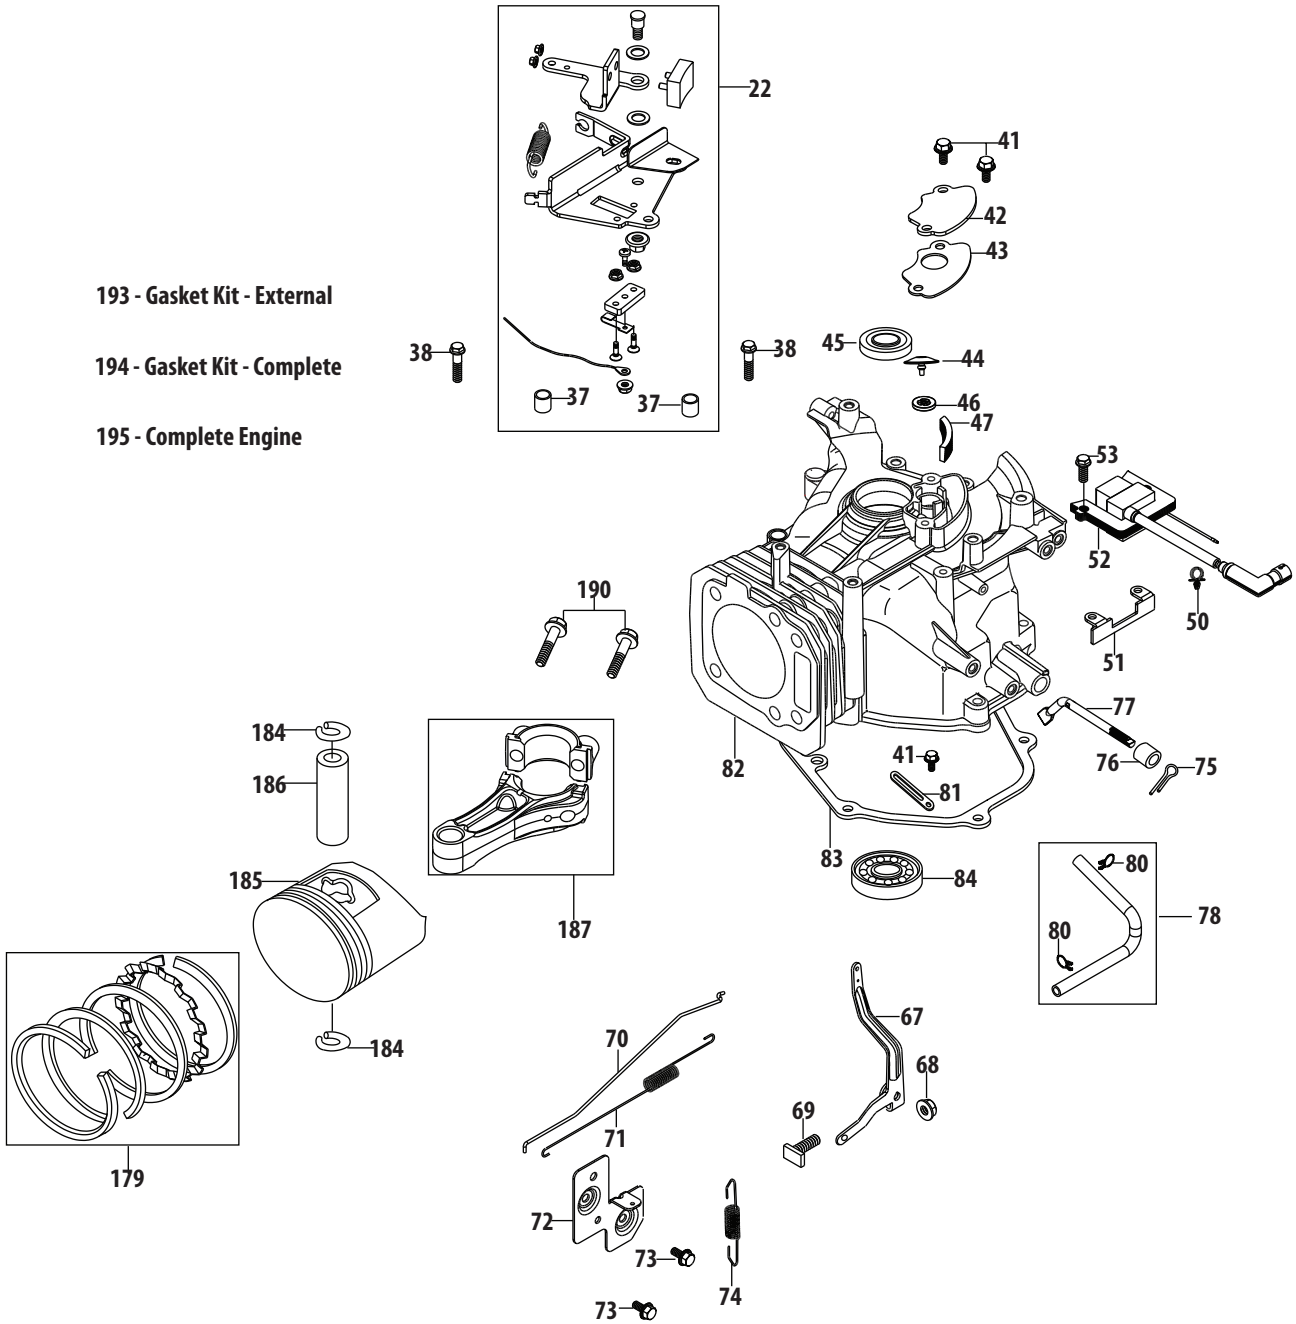

5P70MU Crankcase

193 - Gasket Kit - External

194 - Gasket Kit - Complete

195 - Complete Engine

5P70MU Crankcase

Ref.	Part Number	Description	Ref.	Part Number	Description
22	951-10321A	Stop Switch & Brake Assy	76	951-11574	Governor Seal
37	750-05384	Brake Spacer	77	951-11608	Governor Arm Shaft
38	710-04980	Bolt M6X35	78	951-11260	Breather Hose Assembly
41	710-04916	Bolt M6X14 Multi-Purpose	80	726-04101	Breather Hose Clamp
42	951-12684	Breather Cover Plate	81	951-11622	Flexible Clamp
43	951-11613	Breather Gasket	82	951-12724	Short Block Assembly (Incl.41-47,57,75-77,82-85,87,90, 92-96,106-108,116,145,146,162,165, 174,175,177-179,184-187,190)
44	951-12685	Breather Valve			
45	951-11545	Upper Crankshaft Seal	83	951-11763	Crankcase Cover Gasket
46	951-12686	Breather Valve Base	84	951-11369	Main Bearing
47	951-11762	Breather Screen	179	951-12111	Piston Ring Set
50	951-11618	Ignition Wire Clip	184	951-11632	Piston Pin Snap Ring
51	951-11619	Ignition Coil Bracket	185	951-11634	Piston
52	951-10366	Ignition Coil Assembly	186	951-11633	Piston Pin
53	710-04979	Bolt M6X18	187	951-11768	Connecting Rod Assembly
67	951-11238	Governor Arm	190	710-05162	Connecting Rod Bolt
68	712-04212	Governor Arm Nut M6	193	951-11772	Gasket Kit - External (Incl.43,90,93,144,146,162,165)
69	710-04908	Governor Arm Bolt			
70	951-11259	Throttle Linkage	194	951-11770	Gasket Kit - Complete (Incl.43,45,76,83,90,93,108,114, 146,162,165,174)
71	951-11258	Throttle Linkage Spring			
72	951-11620	Component Bracket	195	752Z5P70MU	Complete Engine
73	710-04915	Bolt M6X12			
74	951-11273	Governor Spring			
75	714-04074	Governor Arm Shaft Cotter Pin