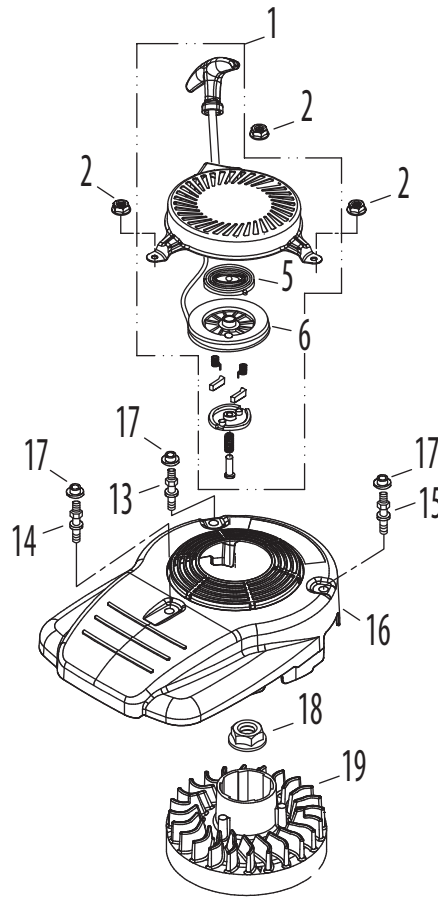

1P65B0B Flywheel & Shroud

Ref.	Part Number	Description
1	951-11720	Recoil Starter Assembly
2	712-04212	Nut M6 X 10 Mm
5	951-11721	Recoil Pulley & Spring Ass'y
6	951-11721	Recoil Pulley & Spring Ass'y
13	751-11722	Starter/Shroud Stud Black M6 x 75
14	951-11723	Starter/Shroud Stud Front M6 x 5.3
15	951-11724	Starter/Shroud Stud White M6-73
16	731-05692	Engine Shroud (M0)
17	750-05320	Engine Shroud Spacer
18	712-04221	Flywheel Nut M14
19	951-11043	Flywheel