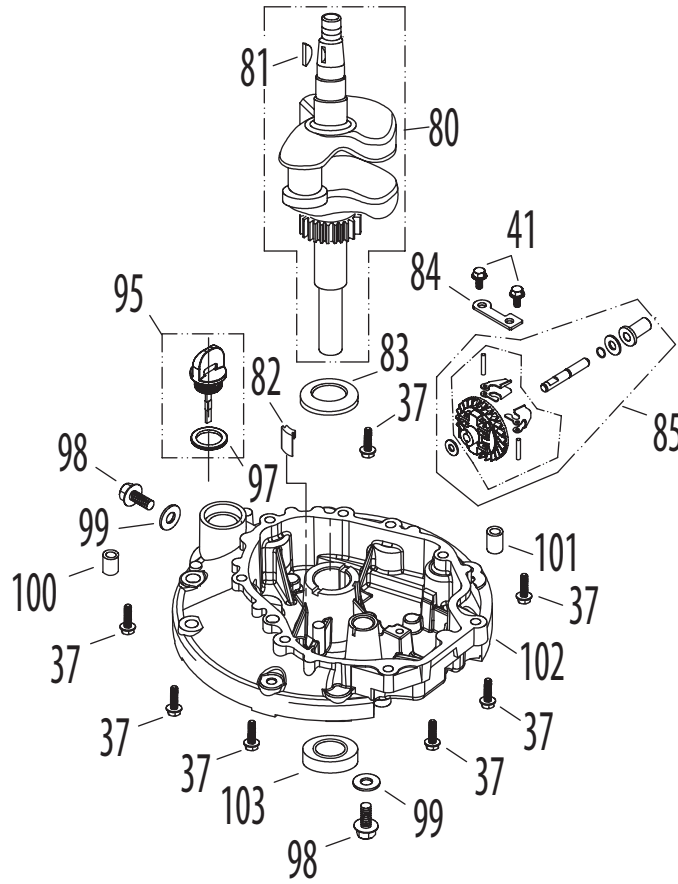

1P65B0B Crankshaft

Ref.	Part Number	Description
37	710-04920	Bolt M6x28
38	951-10367	Ignition Coil Assembly
41	710-04916	Bolt M6x14
80	951-11591	Crankshaft Assembly
81	951-10307	Woodruff Key
82	951-11733	Oil Return Seal
83	736-04491	Crankshaft Thrust Washer
84	951-11609	Governor Gear Mounting Plate
85	951-11549	Governor Gear/Shaft Assembly
95	951-10617	Dipstick Assembly

Ref.	Part Number	Description
97	951-11734	Dipstick O-Ring
98	710-04906	Oil Drain Plug
99	736-04440	Oil Drain Plug Washer
100	715-04089	Crankcase Cover Dowel 9x14
101	715-04092	Crankcase Cover Dowel 7x14
102	N/A	Crankcase Cover
103	951-11545	Lower Crankshaft Seal
	951-10370	Oil Drain Plug & Washer Ass'y (Incl. Ref No. 98,99)