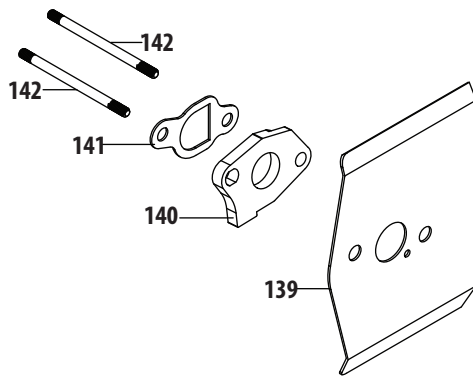

187 - Carburetor Kit