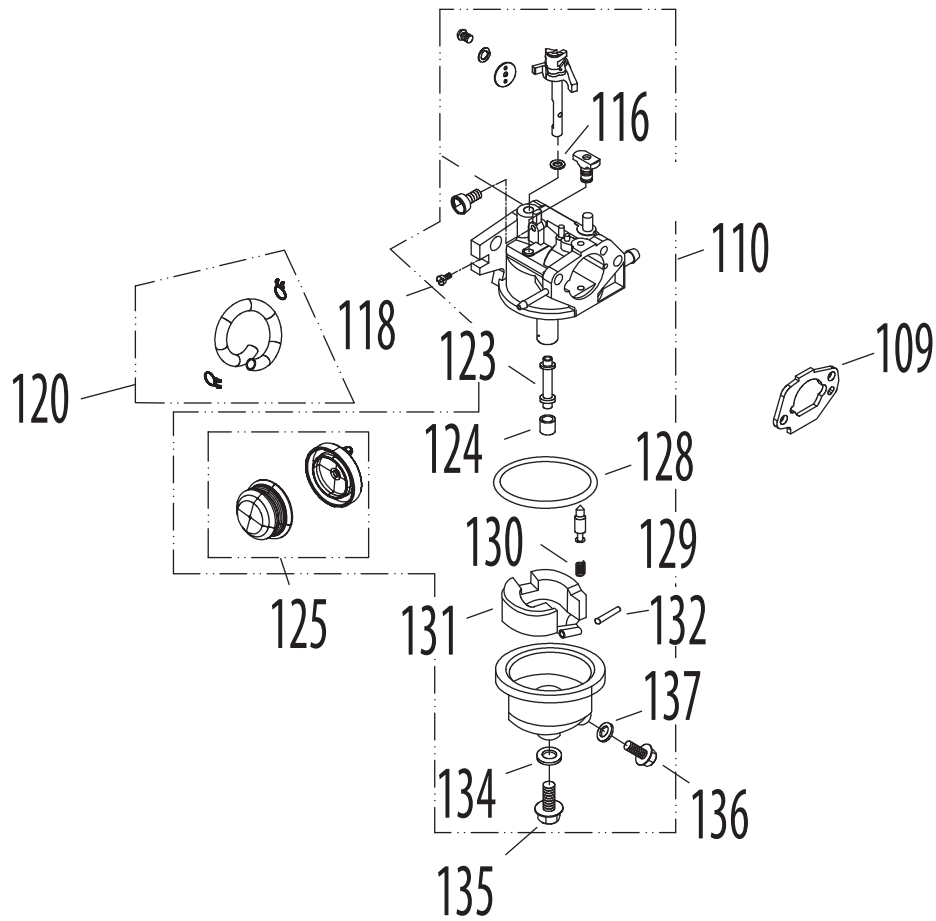

Ref.	Part Number	Description
109	951-11527	Carburetor Gasket Plate
110	951-11707	Carburetor Assembly
120	951-11736	Primer Hose Assembly
	951-11708	Carburetor Repair Kit - Major (Incl. Ref No. 116,118,123, 124,128-134,137)