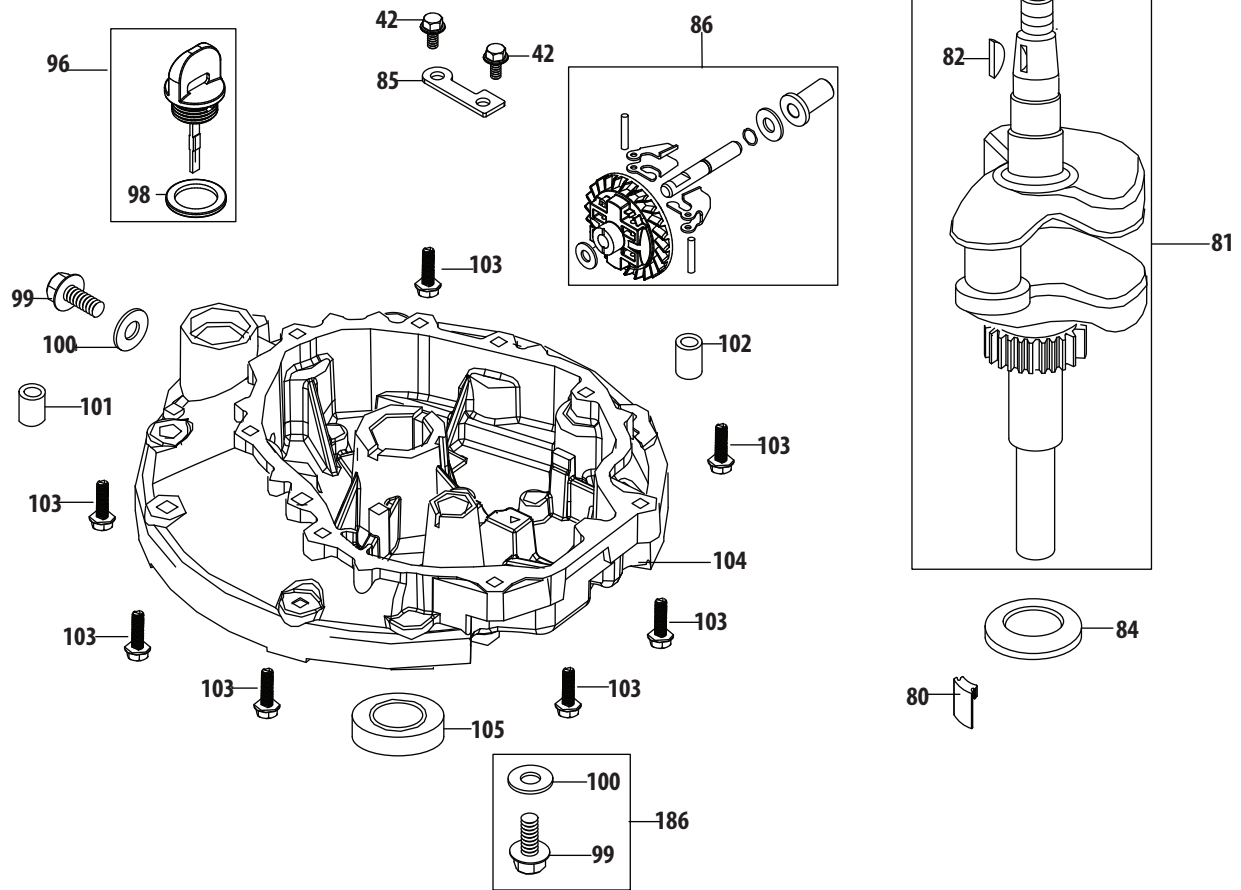

1P65BU Crankshaft & Crankcase Cover

Ref.	Part Number	Description
42	710-04916	Bolt
80	951-11733	Oil Return Seal
81	951-11591	Crankshaft Assembly
82	951-10307	Flywheel Key
84	736-04491	Crankshaft Thrust Washer
85	951-11609	Governor Gear Mounting Plate
86	951-11549	Governor Gear/Shaft Assembly
96	951-10617	Dipstick Assembly
98	951-11734	Dipstick O-Ring

Ref.	Part Number	Description
99	710-04906	Oil Drain Plug
100	736-04440	Oil Drain Plug Washer
101	715-04089	Crankcase Cover Dowel Pin 9x14
102	715-04092	Crankcase Cover Dowel Pin 7x14
103	710-04920	Bolt M6X28
104	951-11823	Crankcase Cover
105	951-11545	Lower Crankshaft Seal
186	951-10370	Oil Drain Plug And Washer Ass'y