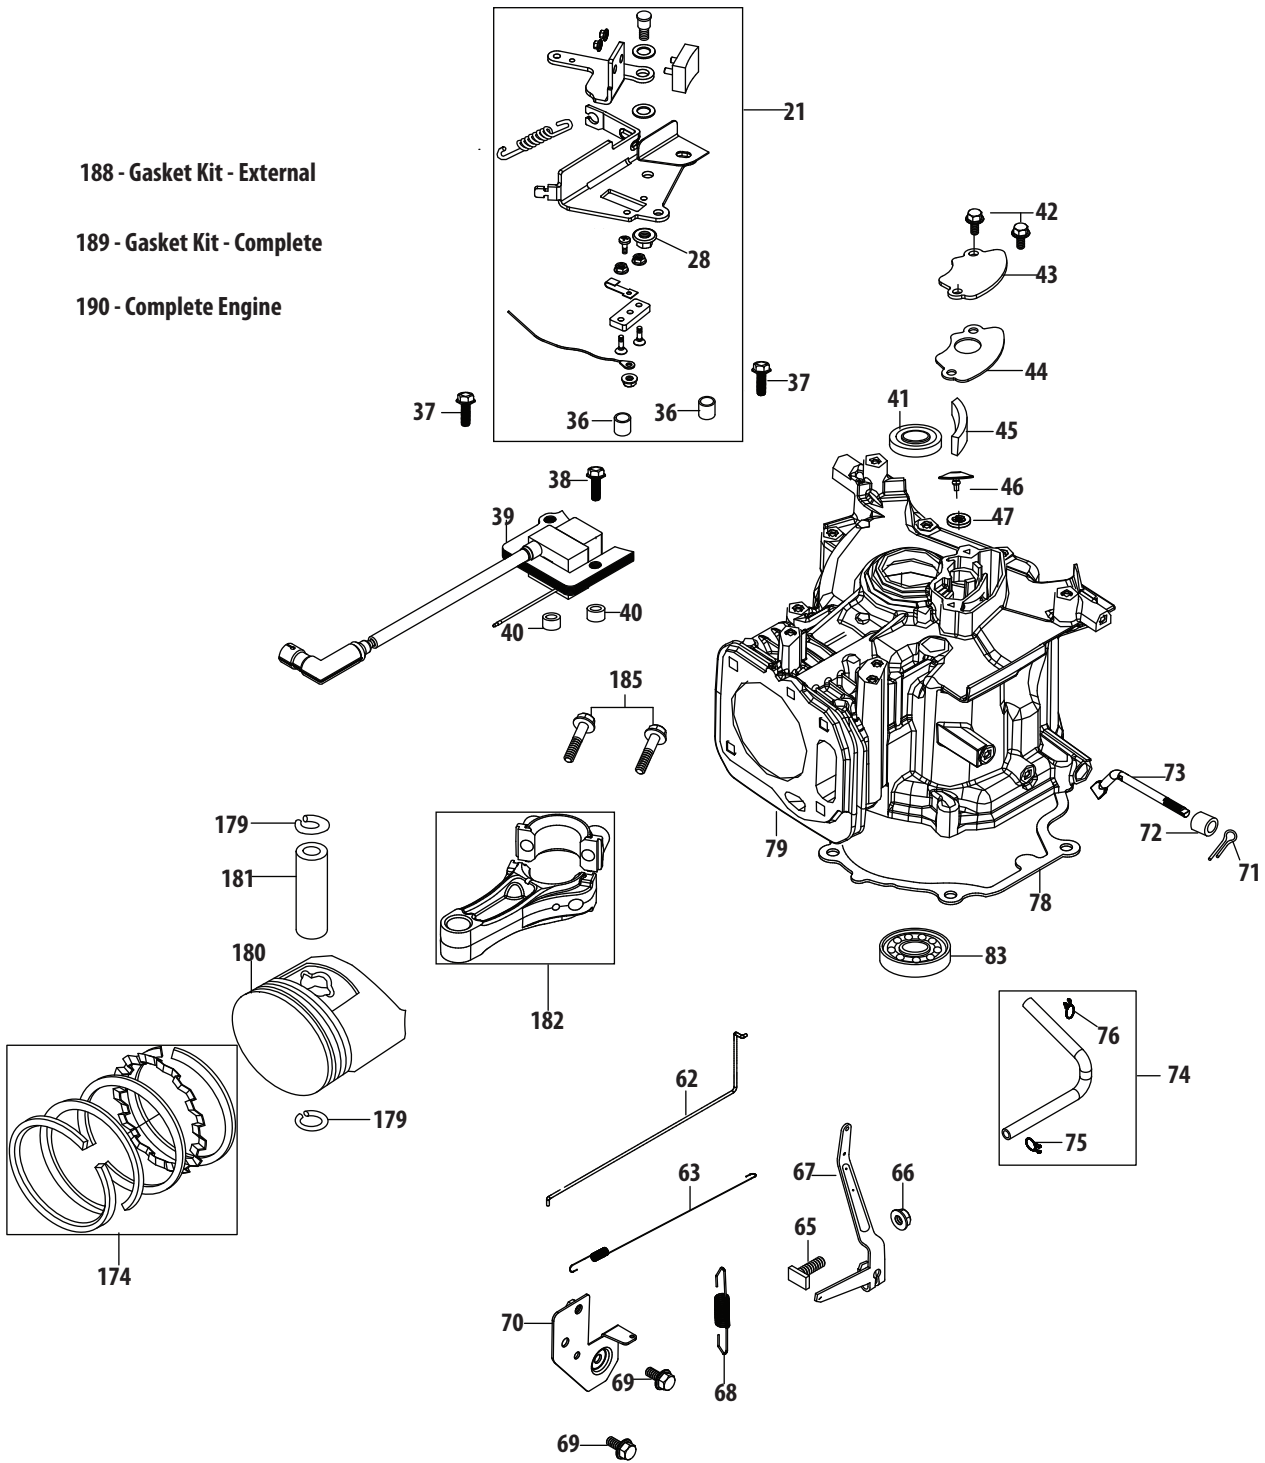

1P65BU Crankcase

188 - Gasket Kit - External

189 - Gasket Kit - Complete

190 - Complete Engine

1P65BU Crankcase

Ref.	Part Number	Description	Ref.	Part Number	Description
21	951-10740	Brake Assembly	73	951-11608	Governor Arm Shaft
28	712-04219	Brake Arm Nut	74	951-11725	Breather Hose Assembly
36	750-05384	Brake Spacer	75	726-04101	Breather Hose Clamp
37	710-04980	Bolt M6X35	76	726-04128	Breather Hose Clamp
38	710-04969	Bolt M6X30	77	951-11520	Breather Hose
39	951-10367	Ignition Coil Assembly	78	951-11732	Crankcase Cover Gasket
40	951-11675	Ignition Coil Spacer	79	951-12682	Short Block Assembly (Incl.41-47,71-73,78-86,99-105,110, 140,141,156,160,169,170,172-174, 179-182,185)
41	951-11596	Upper Crankshaft Seal			
42	710-04916	Bolt	83	951-11369	Main Bearing
43	951-12684	Breather Cover Plate	174	951-11688	Piston Ring Set
44	951-11729	Breather Gasket	179	951-11603	Piston Pin Snap Ring
45	951-11730	Breather Screen	180	951-11605	Piston
46	951-12685	Breather Valve	181	951-11604	Piston Pin
47	951-12686	Breather Valve Base	182	951-11744	Connecting Rod Assembly
62	951-11521	Throttle Linkage	185	710-05162	Connecting Rod Bolt
63	951-11522	Throttle Linkage Spring	188	951-11710	Gasket Kit - External (Incl.44,98,100,139-141,156,160)
65	710-04908	Governor Arm Bolt	189	951-11709	Gasket Kit - Complete (Incl.41,44,72,78,98,100,105, 139-141,156,160,169)
66	712-04212	Governor Arm Nut M6			
67	951-11523	Governor Arm	190	952Z1P65BU	Complete Engine
68	951-11273	Governor Spring			
69	710-04915	Bolt M6X12			
70	951-11544	Component Bracket			
71	714-04074	Governor Arm Shaft Cotter Pin			
72	951-11574	Governor Seal