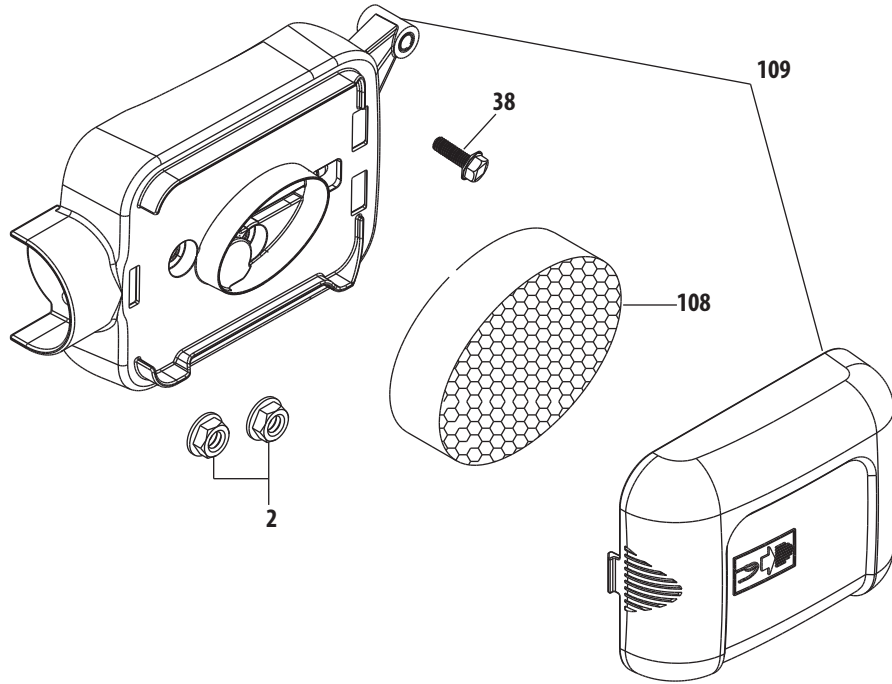

1P65BU Air Cleaner

Ref.	Part Number	Description
2	712-04212	Nut M6X10Mm
38	710-04969	Bolt M6X30
108	951-10732	Air Filter Element, Oval
109	951-10739	Air Filter Base