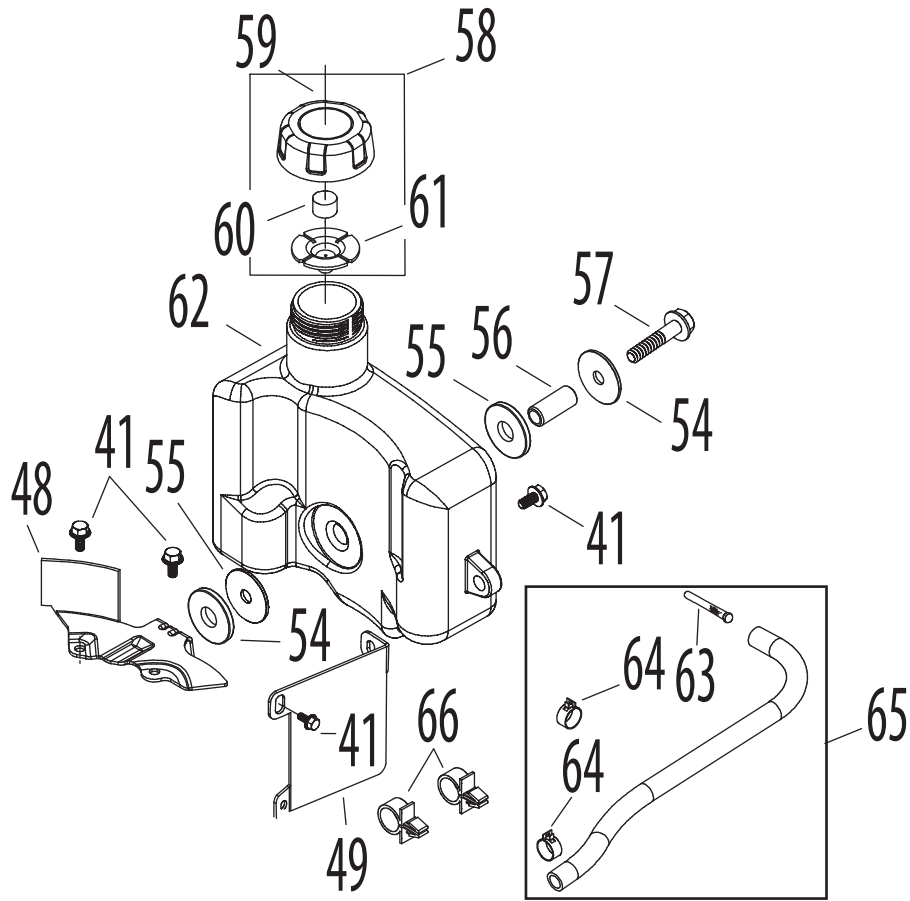

5P70M0B Fuel Tank

Ref.	Part Number	Description
41	710-04916	Bolt M6×14
48	951-11616	Fuel Tank Bottom Bracket
49	951-11617	Tank/Label Bracket
54	736-04456	Fuel Tank Washer
55	951-10335	Rubber Bushing
56	750-05322	Fuel Tank Bushing
57	710-04922	Tank/Sump Bolt M8x50
58	951-10300	Fuel Cap Assembly
59	N/A	Fuel Cap
60	N/A	Foam Insert
61	N/A	Vent Gasket
62	951-10368	Fuel Tank Assembly
63	951-10358	Fuel Filter
64	951-11731	Fuel Hose Clamp
65	951-10364	Fuel Line Kit
66	723-04071	Plastic Support Clamp