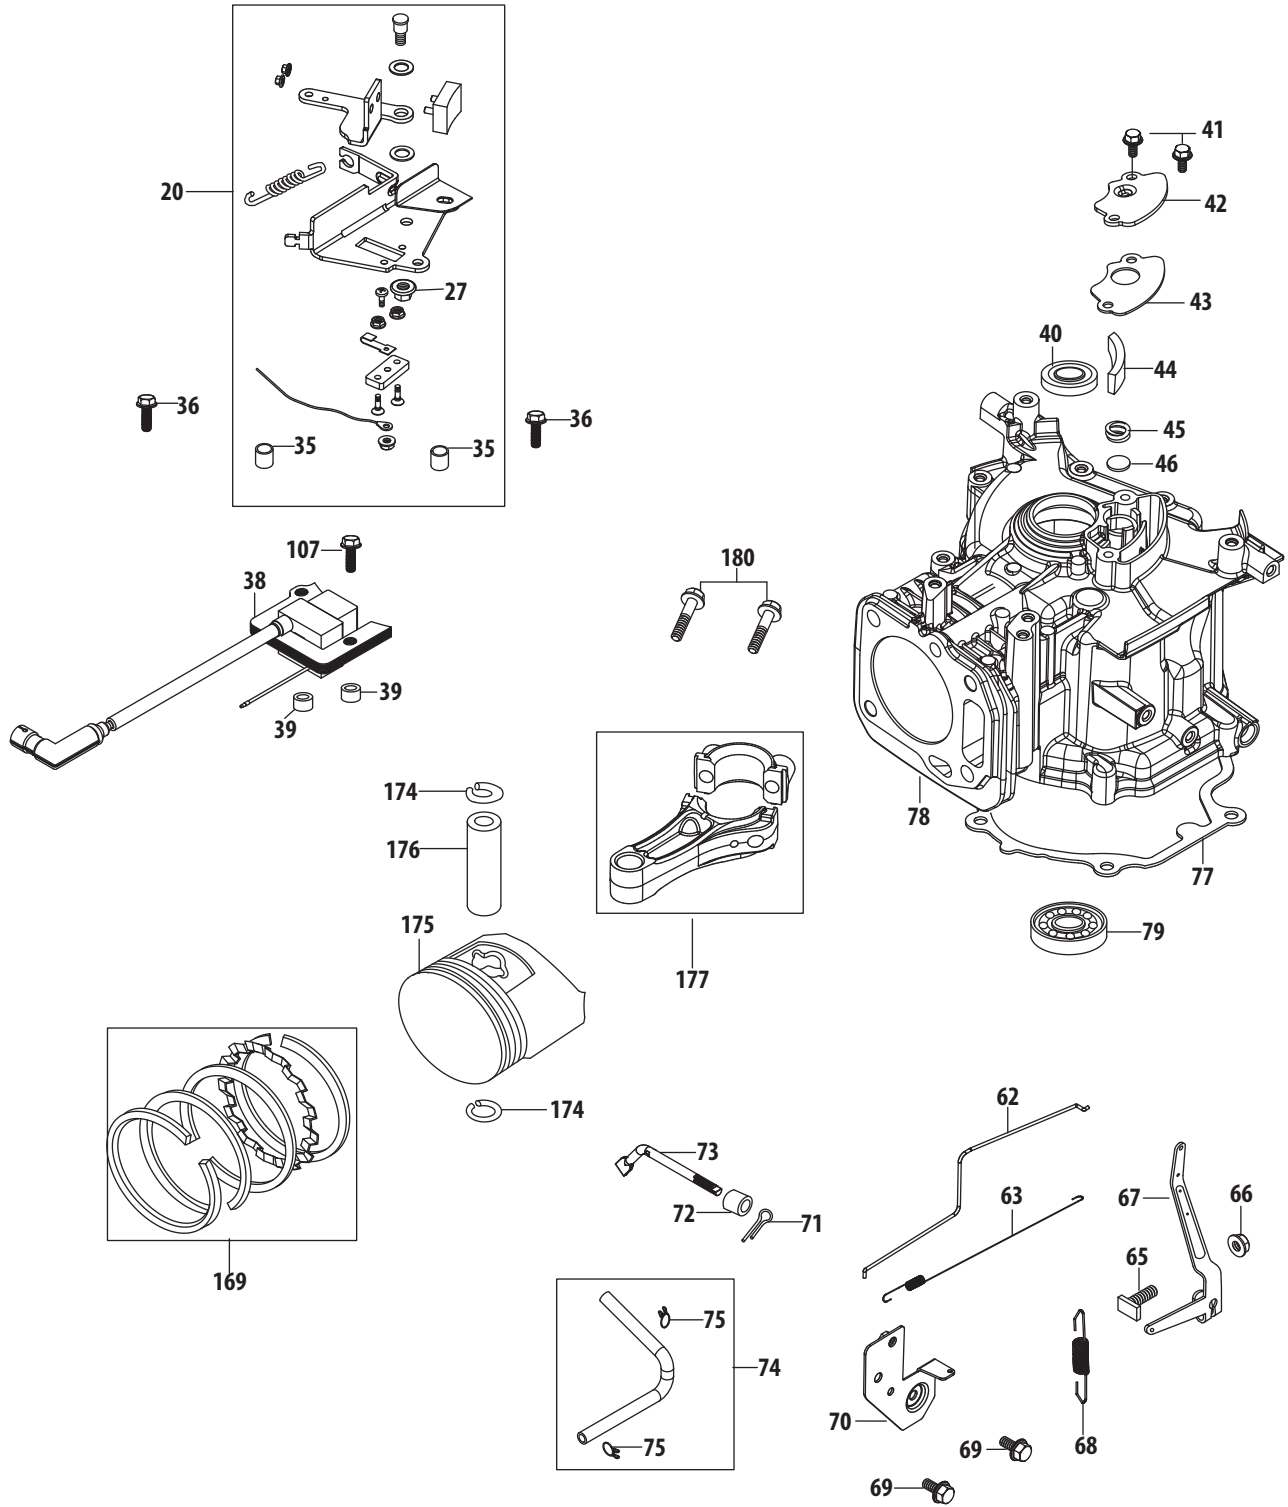

1P65N0 Crankcase

Ref.	Part Number	Description
20	951-10320	Brake Assembly
27	712-04219	Brake Arm Nut
35	750-05384	Brake Spacer
36	710-04980	Brake Assy Bolt M6×35
38	951-10367	Ignition Coil Assembly
39	951-11675	Ignition Coil Spacer
40	951-11596	Upper Crankshaft Seal
41	710-04916	Bolt M6×14
42	951-11612	Breather Cover Plate
43	951-11613	Breather Gasket
44	951-11730	Breather Screen
45	732-04718	Breather Spring
46	951-11614	Breather Valve
62	951-11677	Throttle Linkage
63	951-11522	Throttle Linkage Spring
65	710-04908	Governor Arm Bolt
66	712-04212	Governor Arm Nut M6
67	951-11523	Governor Arm
68	951-11273	Governor Spring
69	710-04915	Bolt M6×12
70	951-11544	Component Bracket
71	714-04074	Governor Cotter Pin
72	951-11574	Governor Seal

Ref.	Part Number	Description
73	951-11608	Governor Arm Shaft
74	951-11725	Breather Hose Assembly
75	726-04101	Breather Hose Clamp
77	951-11732	Crankcase Cover Gasket
78	951-12430	Short Block Assembly (Incl. 37,40-46,71-73,77-81,83-85, 98-103,109,139,140,155,159,164, 165,167-169,174-177)
79	951-11369	Main Bearing
107	710-04969	Bolt M6×30
169	951-11688	Piston Ring Set
174	951-11603	Piston Pin Snap Ring
175	951-11605	Piston
176	951-11604	Piston Pin
177	951-11744	Connecting Rod Assembly
180	710-05162	Connecting Rod Bolt
	952Z1P65N0	Complete Engine
	951-11710	Gasket - External (Incl. 43,97,99,138-140,155,159)
	951-11709	Gasket Kit - Complete (Incl. 40,43,72,77,97,99,103, 139-140,155,159,164)