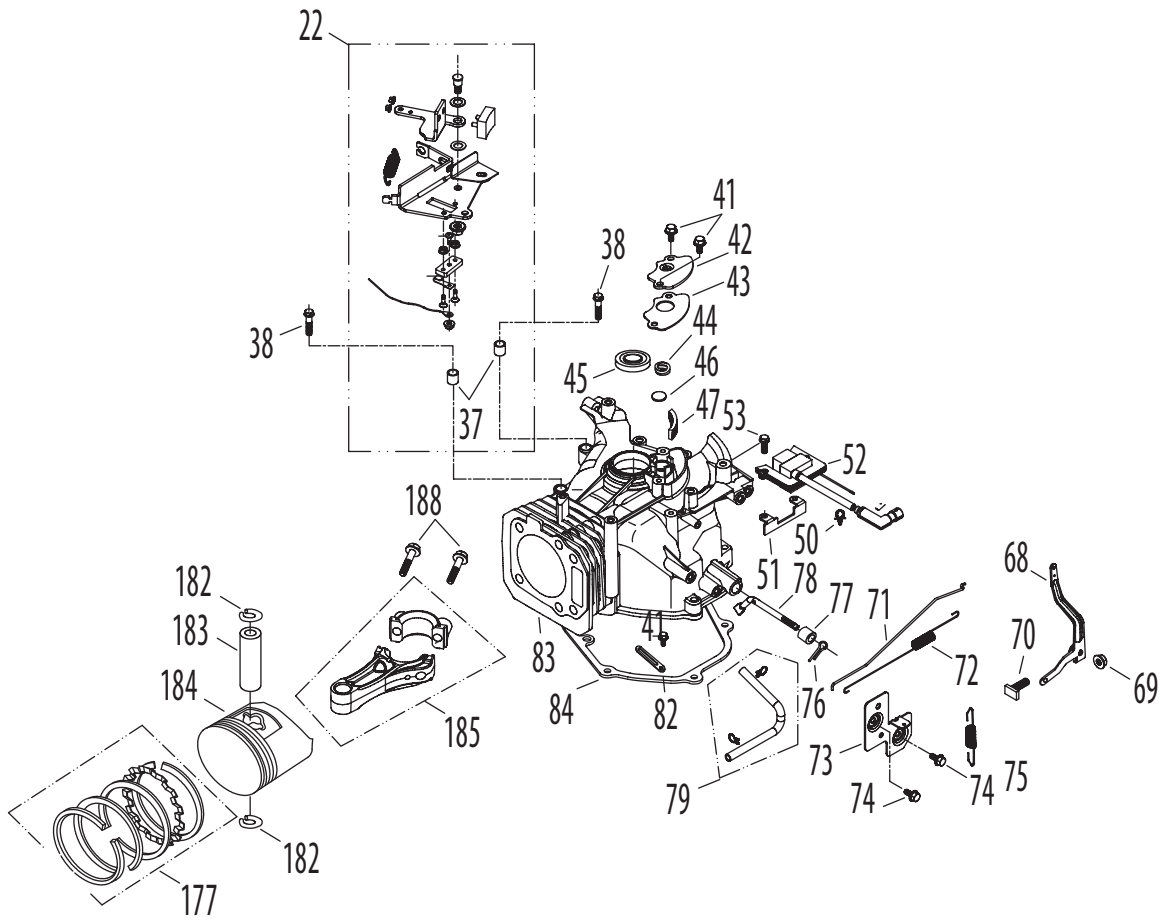

5P70M0B Crankcase

5P70M0B Crankcase

Ref.	Part Number	Description	Ref.	Part Number	Description
22	951-10321A	Brake Assembly	77	951-11574	Governor Seal
41	710-04916	Bolt M6×14	78	951-11608	Governor Arm Shaft
42	951-11728	Breather Cover Plate	79	951-11260	Breather Hose Assembly
43	951-11729	Breather Gasket	82	951-11622	Flexible Clamp
44	732-04718	Breather Spring	83	N/A	Crankcase Complete
45	951-11545	Lower Crankshaft Seal	84	951-11763	Crankcase Cover Gasket
46	951-11735	Breather Valve	177	951-11253	Piston Ring Set
47	951-11762	Breather Screen	182	951-11632	Piston Pin Snap Ring
50	951-11618	Plastic Clamp 6.3×8	183	951-11633	Piston Pin
51	951-11619	Ignition Coil Bracket	184	951-11634	Piston
52	951-10366	Ignition Coil Assembly	185	951-11768	Connecting Rod Assembly
53	710-04979	Bolt M6×18	188	710-05162	Connecting Rod Bolt
68	951-11238	Governor Arm Bracket		951-10414B	Short Block Assembly
69	712-04212	Governor Arm Nut M6			(Incl Ref No. 41-47,57,76-78,83-86, 88,91,93-97,107-109,118,147,148,164, 167,172,173,175-177,182-185,188)
70	710-04908	Governor Arm Bolt		951-11770	Gasket Kit - Complete
71	951-11259	Throttle Linkage			(Incl Ref No. 43,45,77,84,91,94, 109,146,148,164,167,182)
72	951-11258	Throttle Linkage Spring		951-11772	Gasket Kit - External
73	951-11620	Component Bracket			(Incl Ref 43,91,94,146,148,164,167)
74	710-04915	Bolt M6×12		952Z5P70M0B	Engine Complete
75	951-10293	Governor Spring			
76	714-04074	Governor Cotter Pin			
76	714-04074	Governor Cotter Pin