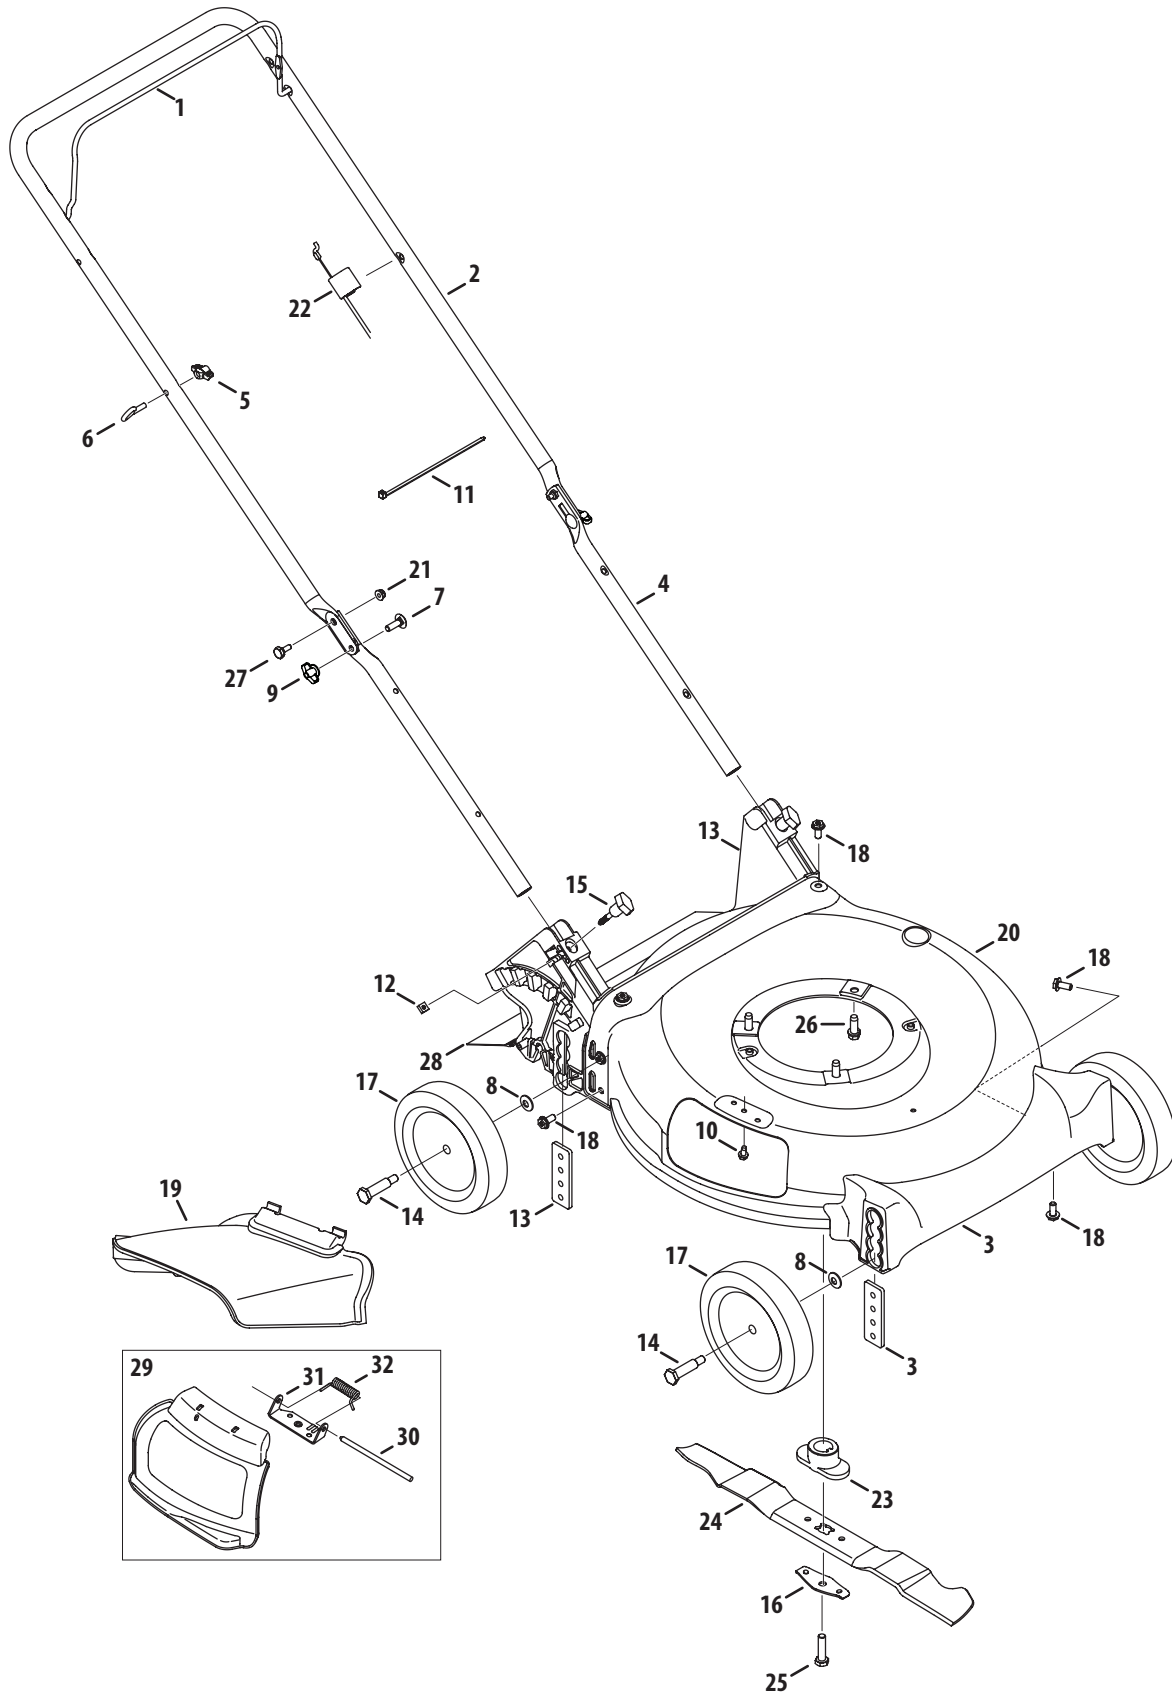

Model Series 11A-A54

Ref No.	Part Number	Description
1	747-05184A	Blade Control
2	749-04680	Upper Handle
3	631-04516A	Front Cover Assembly
4	749-04608A	Lower Handle
5	720-0279	Wing Nut
6	710-1205	Rope Guide
7	710-04998	Carriage Screw ,5/16-18
8	736-0105	Washer, .401 x .870 x .060
9	720-04122	Wing Knob
10	710-05073	Screw, 1/4-20 x .500
11	725-0157	Cable Tie
12	712-04222	Nut, Sq., 1/4-20
13	631-04545A	Rear Baffle, HD
14	738-04466	Shoulder Screw
15	720-04123A	Wing Nut
16	736-0524B	Blade Bell Support
17	734-04063A	Wheel, 7" Star-Dia., Oys. Gray
18	710-04995	Screw, 5/16-14 x .750
19	731-07486	Side Chute
20	787-01869	Deck, 21"
21	712-04064	Nut, Flange Lock, 1/4-20
22	946-0957	Control Cable
23	748-0376E	Blade Adapter
24	942-0741A	Mulching Blade
25	710-1044	Screw, 3/8-24 x 1.50
26	710-0654A	TT Sems Screw, 3/8-16 x 1.0
27	738-04419A	Sldr. Screw, .375 x .126 x 1/4-20
28	731-07203	Trail shield
29	987-02516	Hinged Mulch Plug Assembly
30	747-0710A	Hinge Pin
31	787-01779	Chute Deflector Bracket
32	732-1014C	Torsion Spring