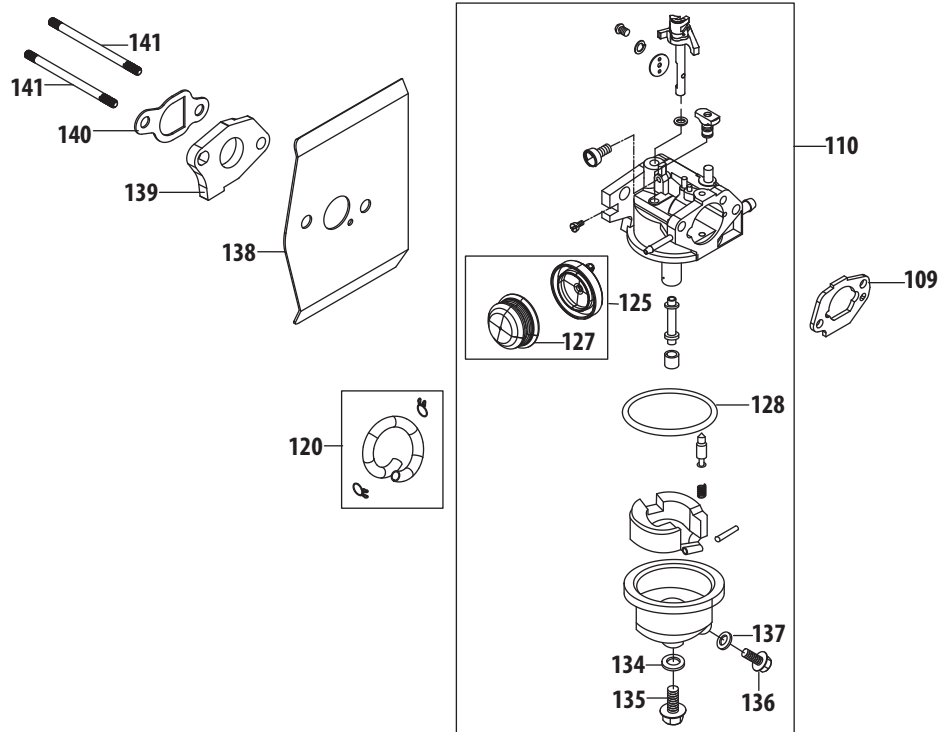

1P65B0B-1 Carburetor Assembly

Ref.	Part Number	Description
109	951-11525	Carburetor Gasket Plate
110	951-11707	Carburetor Assembly
120	951-11736	Primer Hose Assembly
125	951-10639A	Primer Assembly
127	951-11824	Primer Bulb
128	951-11589	Fuel Bowl O-Ring
134	951-11348	Fuel Bowl Gasket
135	710-04945	Fuel Bowl Mounting Bolt
136	710-04938	Fuel Drain Plug

Ref.	Part Number	Description
137	951-11349	Fuel Drain Plug Gasket
138	951-11737	Carburetor Gasket
139	951-11738	Carburetor Insulator
140	951-11528	Carburetor Insulator Gasket
141	710-05093	Carb Stud M6X92
	951-12431	Carburetor Kit - Major (Incl. 116,117,123,124, 128-132,134,137)