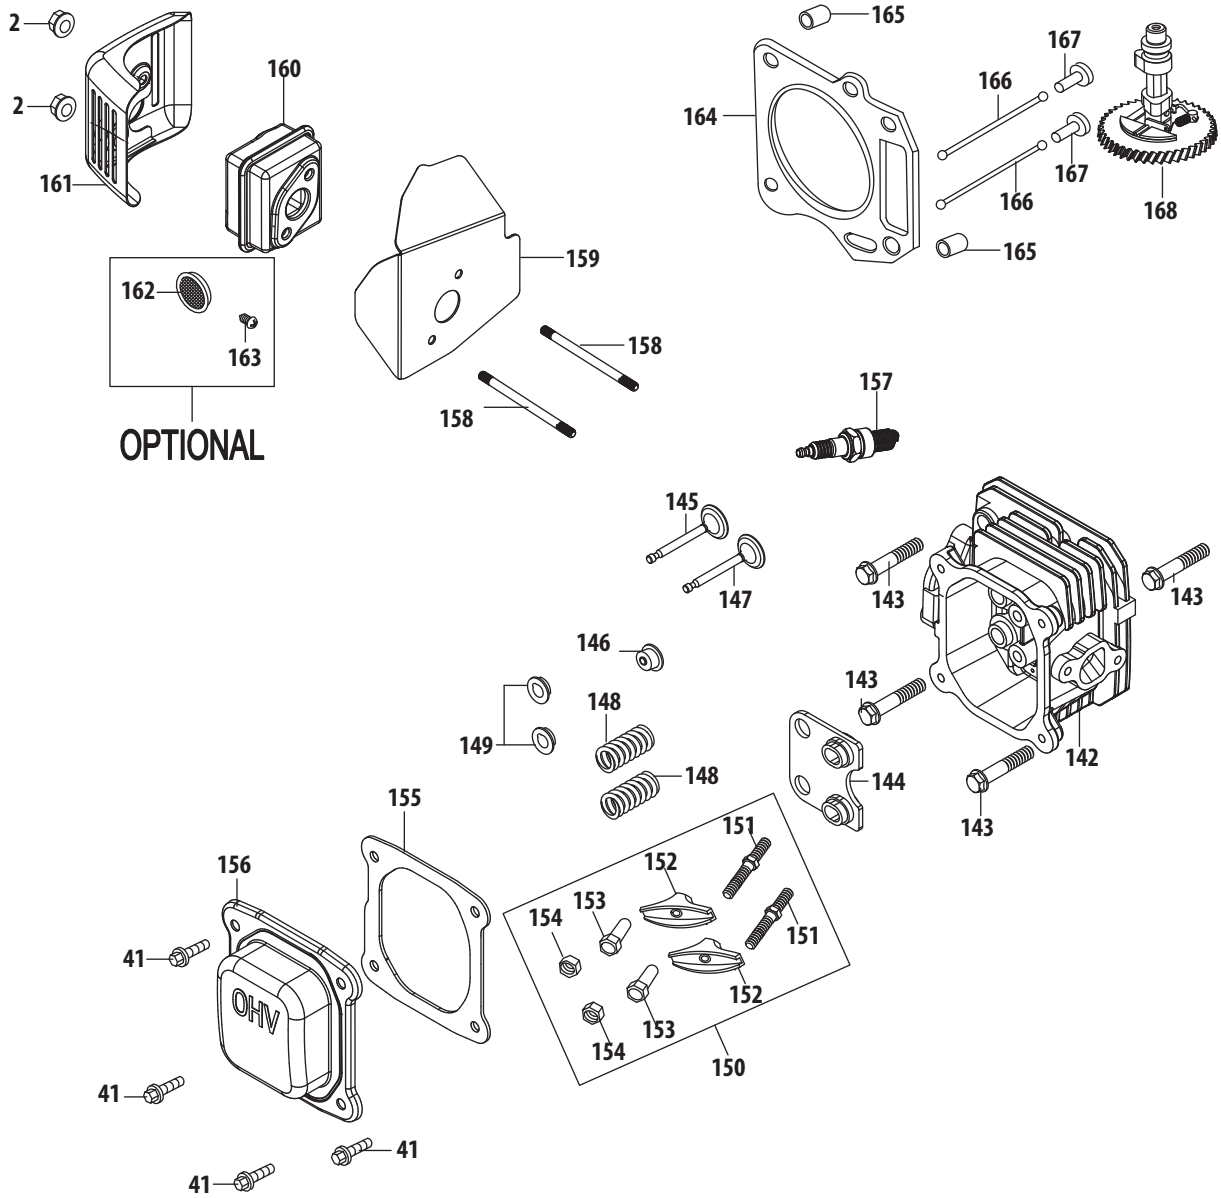

1P65N0 Cylinder Head

1P65N0 Cylinder Head

Ref.	Part Number	Description
2	712-04212	Nut M6 X 10 Mm
41	710-04916	Bolt M6x14
142	951-11746	Cylinder Head (Incl. 139,140,142,144-149, 151-155,159,164)
143	710-04982	Head Bolt M8x54
144	951-11687	Push Rod Guide
145	951-10313	Intake Valve
146	951-11818	Intake Valve Seal
147	951-10313	Exhaust Valve
148	951-12004	Valve Spring
149	951-11977	Valve Spring Retainer
150	951-11606	Rocker Arm Assembly
151	710-04902	Rocker Arm Stud
152	951-12001	Rocker Arm
153	751-11123	Fulcrum Nut
154	751-11124	Jam Nut
155	951-11551	Valve Cover Gasket
156	951-11548	Valve Cover
157	951-10292	Spark Plug/F6Rtc

Ref.	Part Number	Description
158	951-11740	Muffler Stud M6X68
158	951-11745	Muffler Stud Assembly
159	951-11739	Muffler Gasket
160	951-10734	Muffler Assembly
161	951-10735	Muffler Shield
162	951-10351	Spark Arrestor
163	710-04983	Spark Arrestor Screw
164	951-11555	Cylinder Head Gasket
165	715-04090	Cylinder Head Dowel 10X16
166	951-10314	Push Rod
167	951-11607	Tappet
168	951-11741	Camshaft Assembly
	952Z1P65N0	Complete Engine
	951-10846A	Cylinder Head Svc Kit (Incl. 143,146,155,164)
	951-11710	Gasket - External (Incl. 43,97,99,138-140,155,159)
	951-11709	Gasket Kit - Complete (Incl. 40,43,72,77,97,99,103, 139-140,155,159,164)