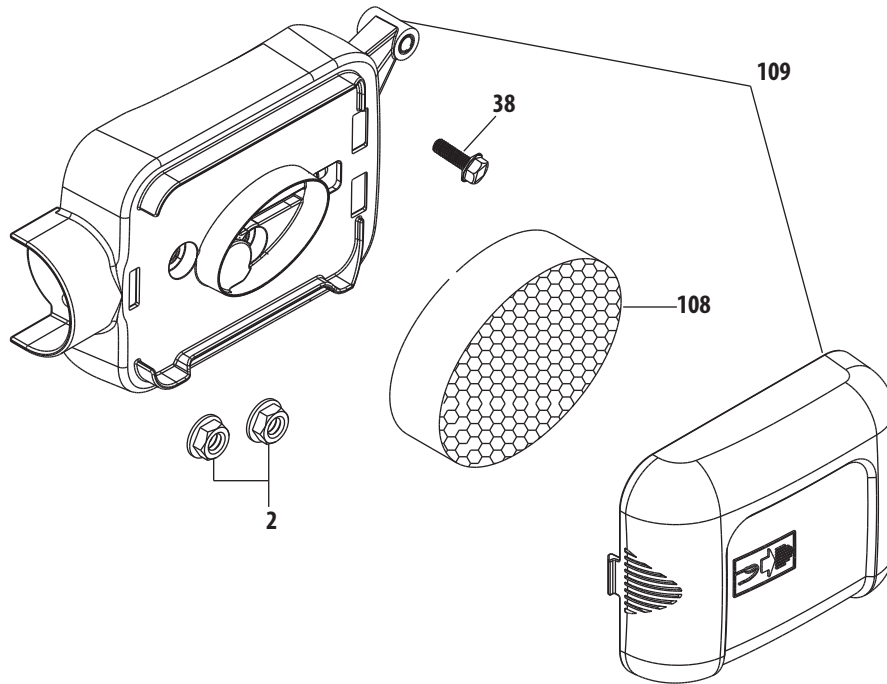

1P65NU Air Cleaner

Ref.	Part Number	Description
2	712-04212	Nut M6X10Mm
38	710-04969	Bolt M6X30
108	951-10732	Air Filter Element, Oval
109	951-10739	Air Filter Base