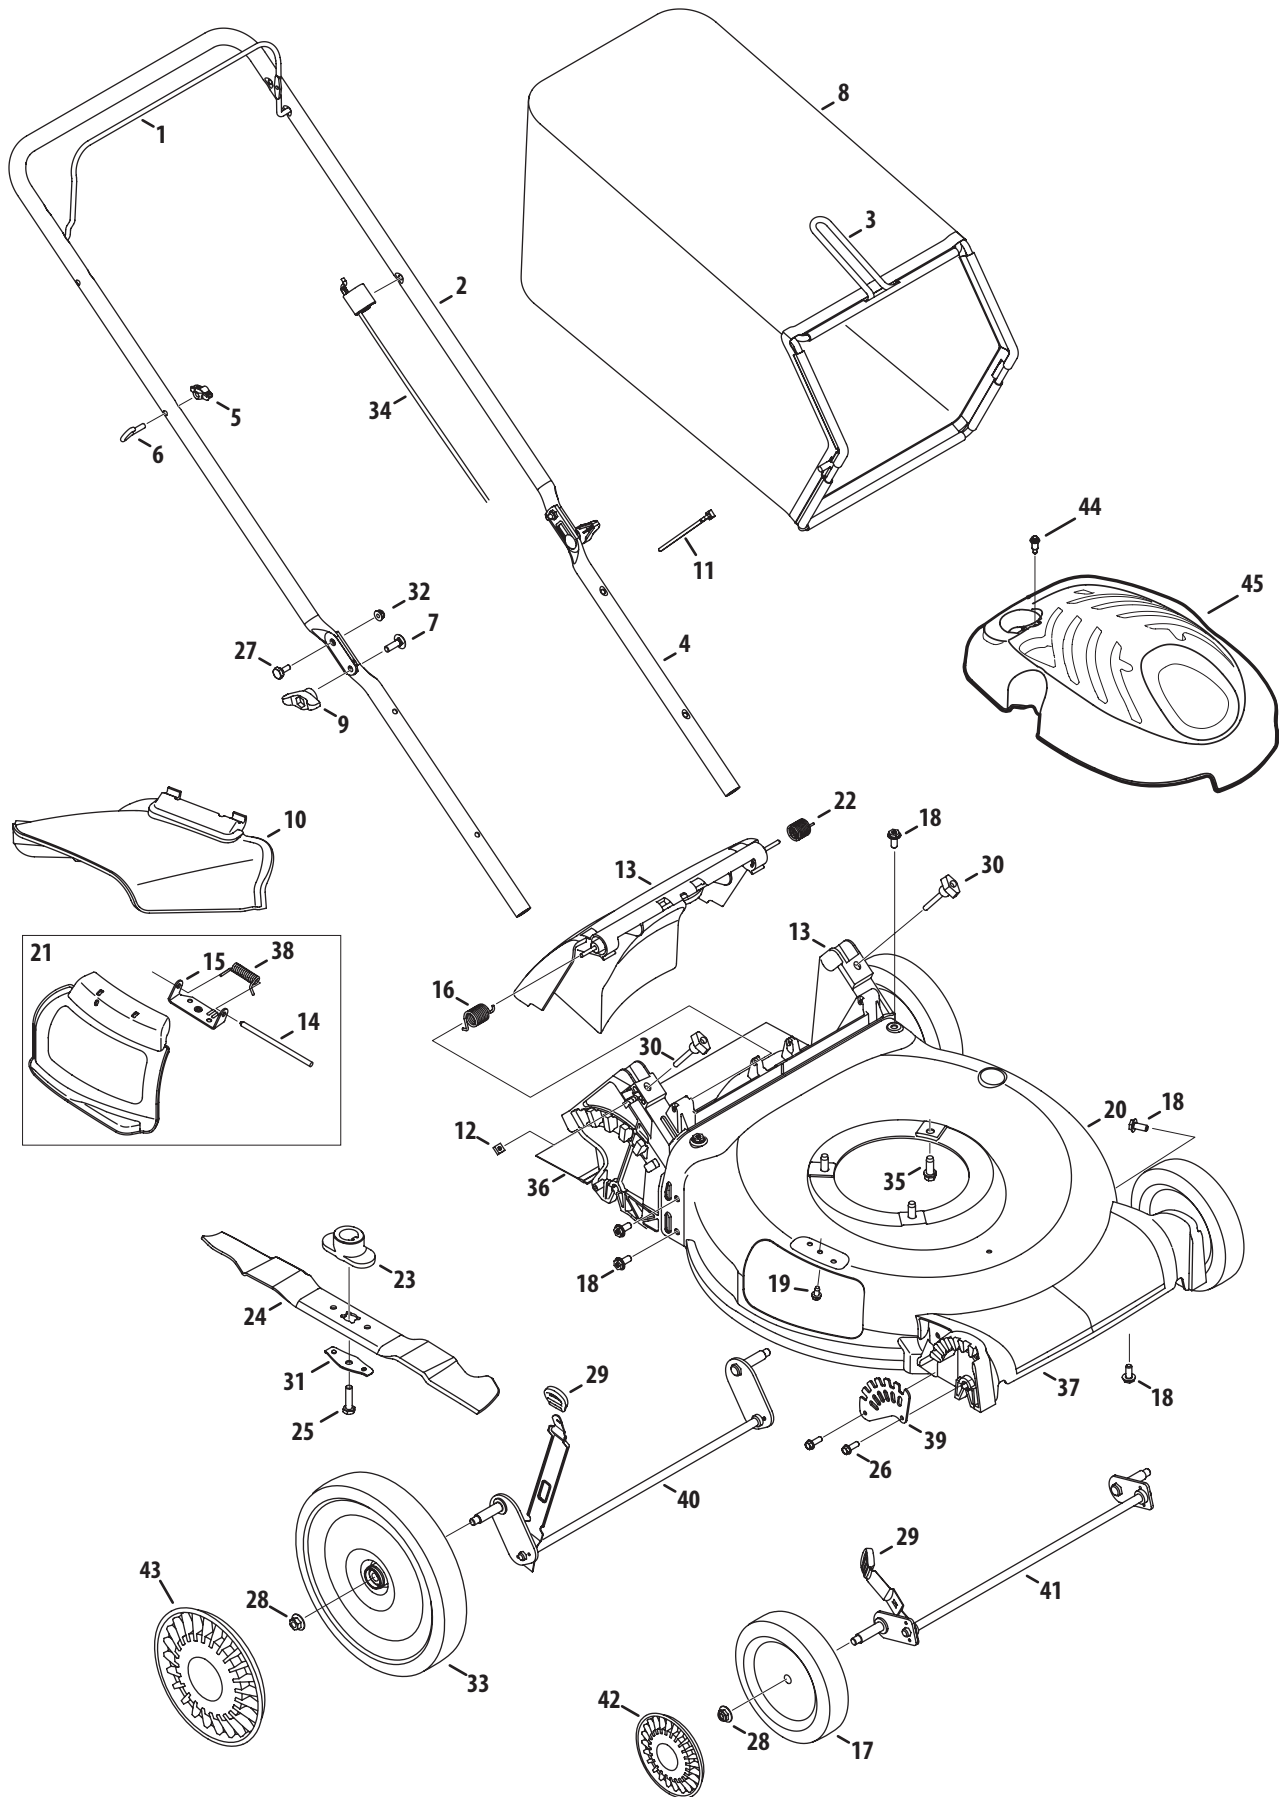

Model Series 11A-B2X

Ref No.	Part Number	Description
1	747-05184A	Blade Control, Standard
	747-05204	Blade Control, Ergo
2	749-04681	Upper Handle, Adjustable
	749-04680	Upper Handle, Non-Adjustable
	749-04682	Upper Handle, Ergo
3	747-05226	Grass Catcher Frame
4	749-04608A	Lower Handle
5	720-0279	Wing Nut
6	710-1205	Rope Guide
7	710-04998	Carriage Screw ,5/16-18
8	764-04077A	Grass Bag
	964-04116A	Grass Bag, Yardman
9	720-04124	Wing Knob, Red
	720-04122	Wing Knob, Black
10	731-07486	Side Chute
11	725-0157	Cable Tie
12	712-04222	Nut, Sq., 1/4-20
13	631-04369A	Rear Discharge Door Assembly
	631-04567A	Door Assembly, International
14	747-0710A	Hinge Pin
15	787-01779	Chute Deflector Bracket
16	732-04673	Torsion Spring - RH
17	634-04642	Front Wheel Black
	734-04562	Font Wheel Gray
18	710-04995	Screw, 5/16-14 x .750
19	710-05073	Screw, 1/4-20 x .500
20	787-01869	Deck , 21"
21	987-02516	Hinged Mulch Plug Assembly
	687-02584	Mulch Plug Ass'y, International
22	732-04674	Torsion Spring - LH
23	748-04096	Blade Adapter, 25mm x 1.19
	748-0376E	Blade Adapter, #6 x 1.19 w/ Star
24	942-0741A	Mulching Blade

Ref No.	Part Number	Description
25	710-1044	Screw , 3/8-24 x 1.50
26	710-0895	Screw, 1/4-15 x .750
27	738-04419A	Sldr. Screw, .375 x .126 x 1/4-20
28	712-04217	Flange Lock Nut, 3/8-16
29	720-04130	Adjustment Lever Knob
	720-04131A	Adjustment Lever Knob (Red)
30	720-04127A	Wing Nut, Red
	720-04123A	Wing Nut, Black
31	736-0524B	Blade Bell Support
32	712-04064	Nut, Flange Lock, 1/4-20
33	634-04630	Rear Wheel Black
	634-04625	Rear Wheel Gray
34	946-04670	Control Cable, 36.65"
	746-04479	Control Cable, 48"
	946-0957	Control Cable, 37.25"
	946-1130	Control Cable, 40"
	946-04661	Control Cable, 37.58"
35	710-0654A	TT Sems Screw, 3/8-16 x 1.0
36	731-07203	Trail shield
37	731-07078A	Front Cover
38	732-1014C	Torsion Spring
39	787-01818A	Front Height Adjuster Plate
40	911-04144A	Rear Axle Assembly
41	911-04143B	Front Axle Assembly
42	731-07001†	Hubcap, 7" w/ snaps
	731-08202†	Hubcap, 7" w/o snaps
	731-08203†	Hubcap, 7" Yellow
43	731-07875†	Hubcap, 11"
	731-07876†	Hubcap, 11" Yellow
44	710-04744†	Screw, HL, #12-16 x 1.00
45	931-04437†	Engine Shroud M1.1 Black
	931-04440†	Engine Shroud M2 Gray
	931-04471†	Engine Shroud M5 Gray

† If Equipped