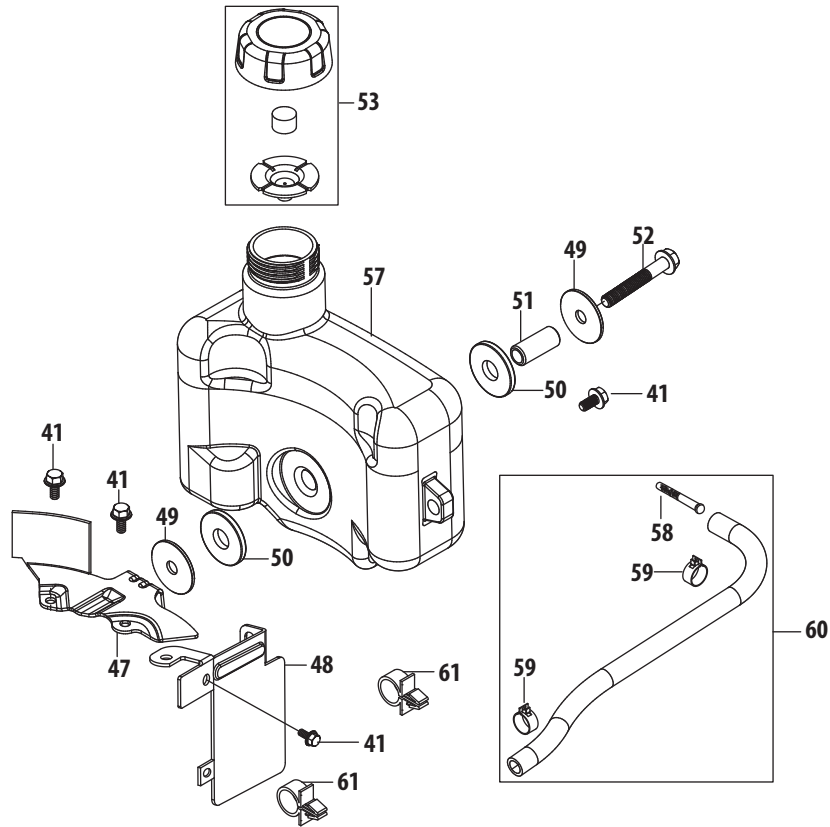

1P65B0B-1 Fuel Tank & Mounting

Ref.	Part Number	Description
41	710-04916	Bolt M6×14
47	951-11542	Fuel Tank Bottom Bracket
48	951-11748	Tank/Label Bracket
49	736-04456	Fuel Tank Washer
50	951-10335	Rubber Bushing
51	750-05322	Fuel Tank Bushing
52	710-04922	Tank Bolt M8X50
53	951-10300	Fuel Cap Assembly
57	951-10337	Fuel Tank Assembly
58	951-10358A	Fuel Filter
59	951-11700	Fuel Hose Clamp
60	951-10363	Fuel Line Kit
61	723-04071	Plastic Support Clamp