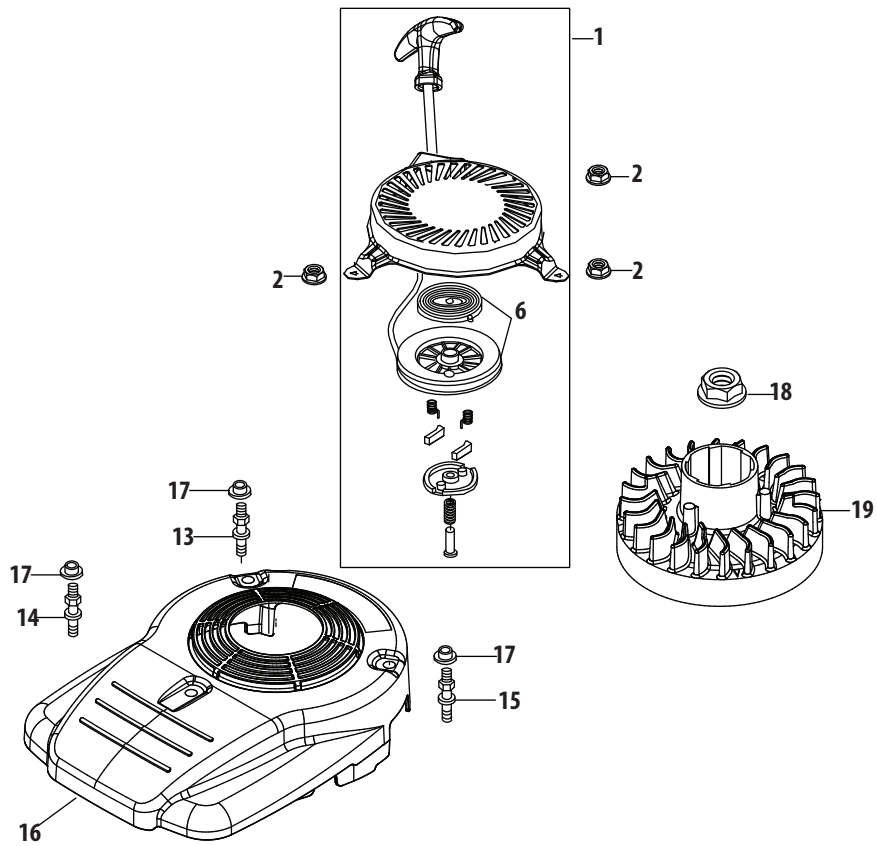

1P65N0A Flywheel & Shroud

Ref.	Part Number	Description
1	951-12683	Recoil Starter Assembly
2	712-04212	Nut M6X10Mm
6	951-11721	Recoil Pulley & Spring Asm
13	751-11722	Stud Left/Black/Ye Zinc
14	951-11723	Stud Front/Unmarked/Ye Zinc
15	951-11724	Stud Right/White/Ye Zinc
16	731-05692	Engine Shroud (M0)
17	750-05320	Engine Shroud Spacer
18	712-04287	Flywheel Nut M14
19	951-11043	Flywheel