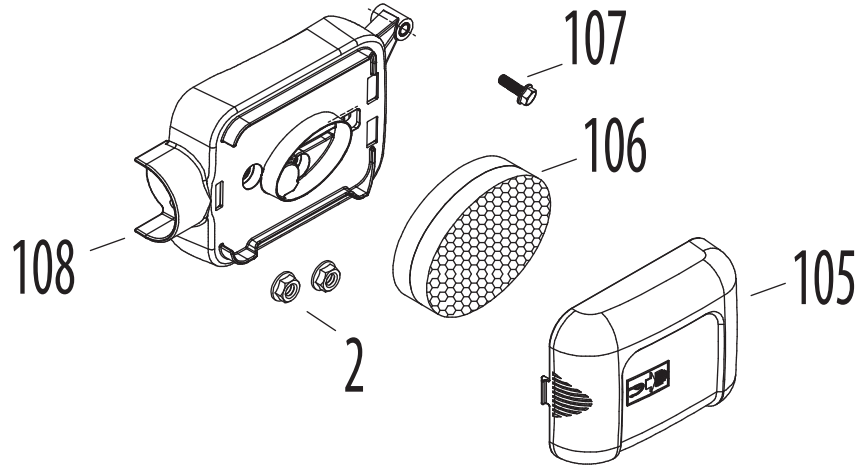

1P65B0B Air Cleaner

Ref.	Part Number	Description
2	712-04212	Nut M6 X 10 Mm
105	N/A	Outer Air Filter Cover
106	951-10732	Air Filter Element, Oval
107	710-04969	A/F Base Bolt M6x30
108	N/A	Inner Air Filter Housing
	951-10739	Air Cleaner Housing Ass'y Not Shown (Incl. Ref No. 105,108)