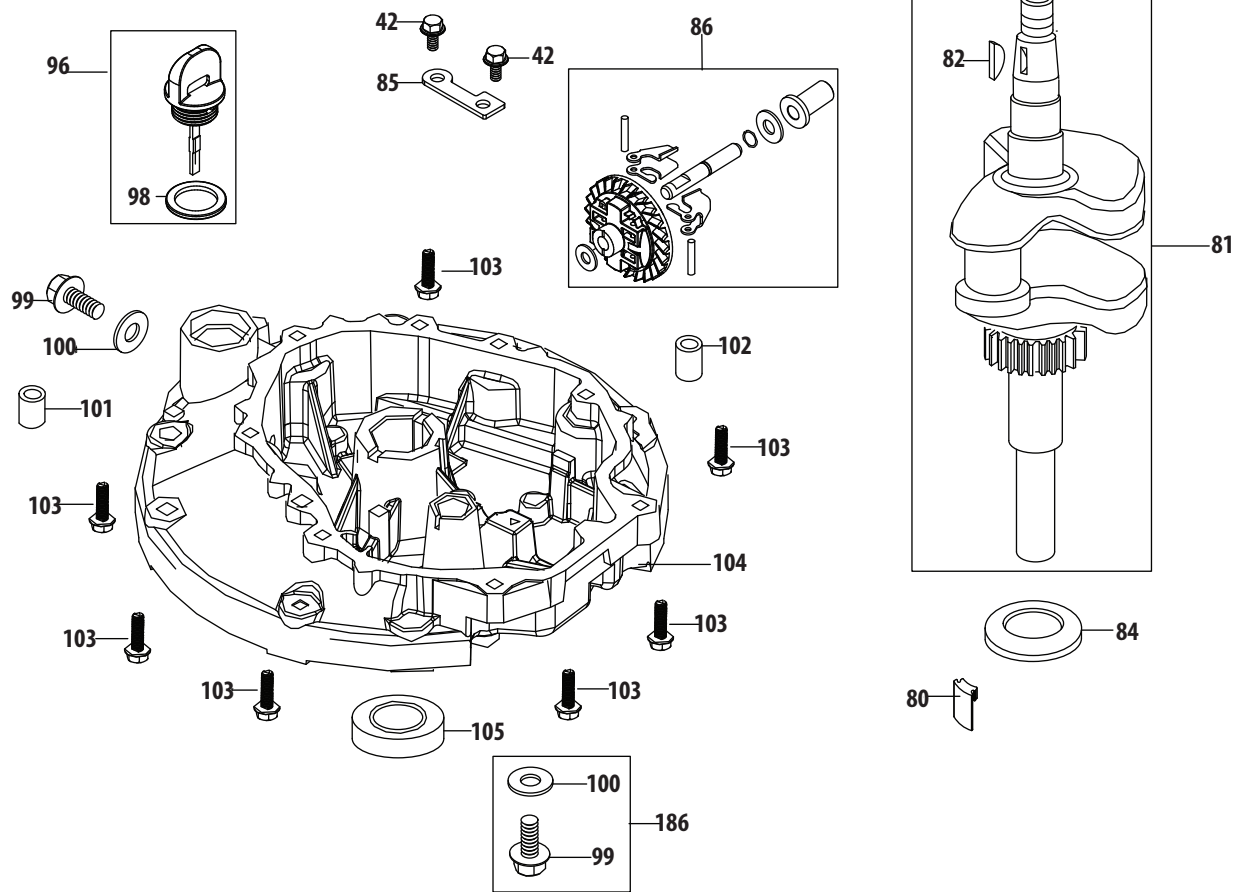

1P65NU Crankshaft & Crankcase Cover

Ref.	Part Number	Description
42	710-04916	Bolt
80	951-11733	Oil Return Seal
81	951-11682	Crankshaft Assembly
82	951-10307	Flywheel Key
84	736-04491	Crankshaft Thrust Washer
85	951-11609	Governor Gear Mounting Plate
86	951-11549	Governor Gear/Shaft Assembly
96	951-10617	Dipstick Assembly
98	951-11734	Dipstick O-Ring

Ref.	Part Number	Description
99	710-04906	Oil Drain Plug
100	736-04440	Oil Drain Plug Washer
101	715-04089	Crankcase Cover Dowel Pin 9x14
102	715-04092	Crankcase Cover Dowel Pin 7x14
103	710-04920	Bolt M6X28
104	951-11823	Crankcase Cover
105	951-11545	Lower Crankshaft Seal
186	951-10370	Oil Drain Plug And Washer Ass'y