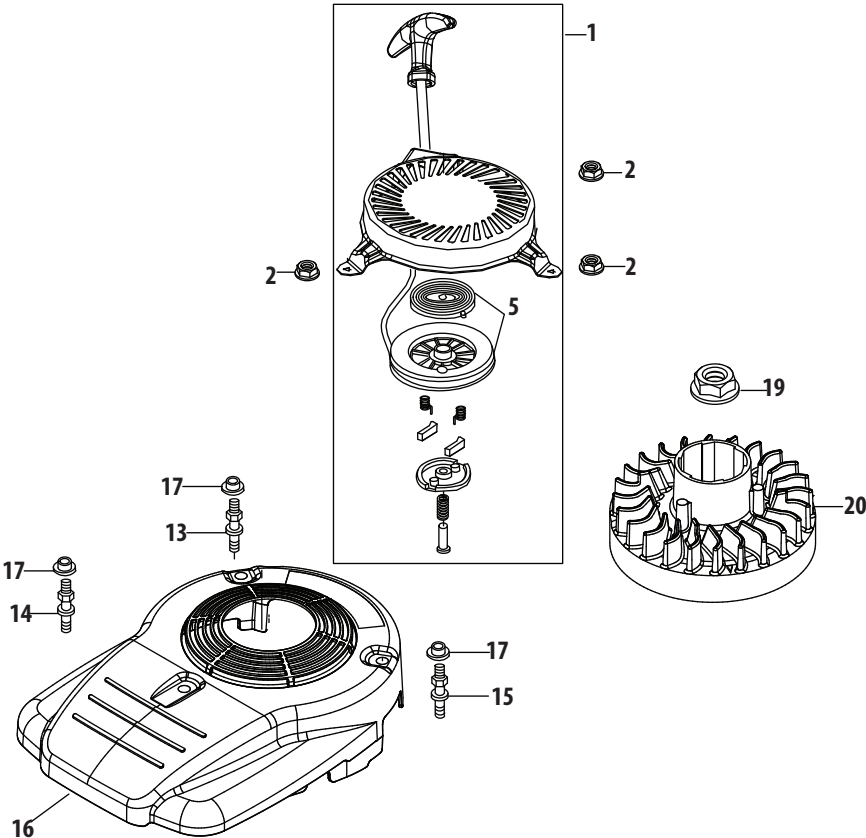

Ref.	Part Number	Description
1	951-12683	Recoil Starter Assembly
2	712-04212	Nut M6X10Mm
5	951-11721	Recoil Spring
13	751-11722	Stud Left/Black/Ye Zinc
14	951-11723	Stud Front/Unmarked/Ye Zinc
15	951-11724	Stud Right/White/Ye Zinc
16	731-05692	Engine Shroud Only
16	951-12876	Engine Shroud Assy (Incl. 17)
17	750-05320	Engine Shroud Spacer
19	712-04287	Flywheel Nut M14
20	951-11043	Flywheel