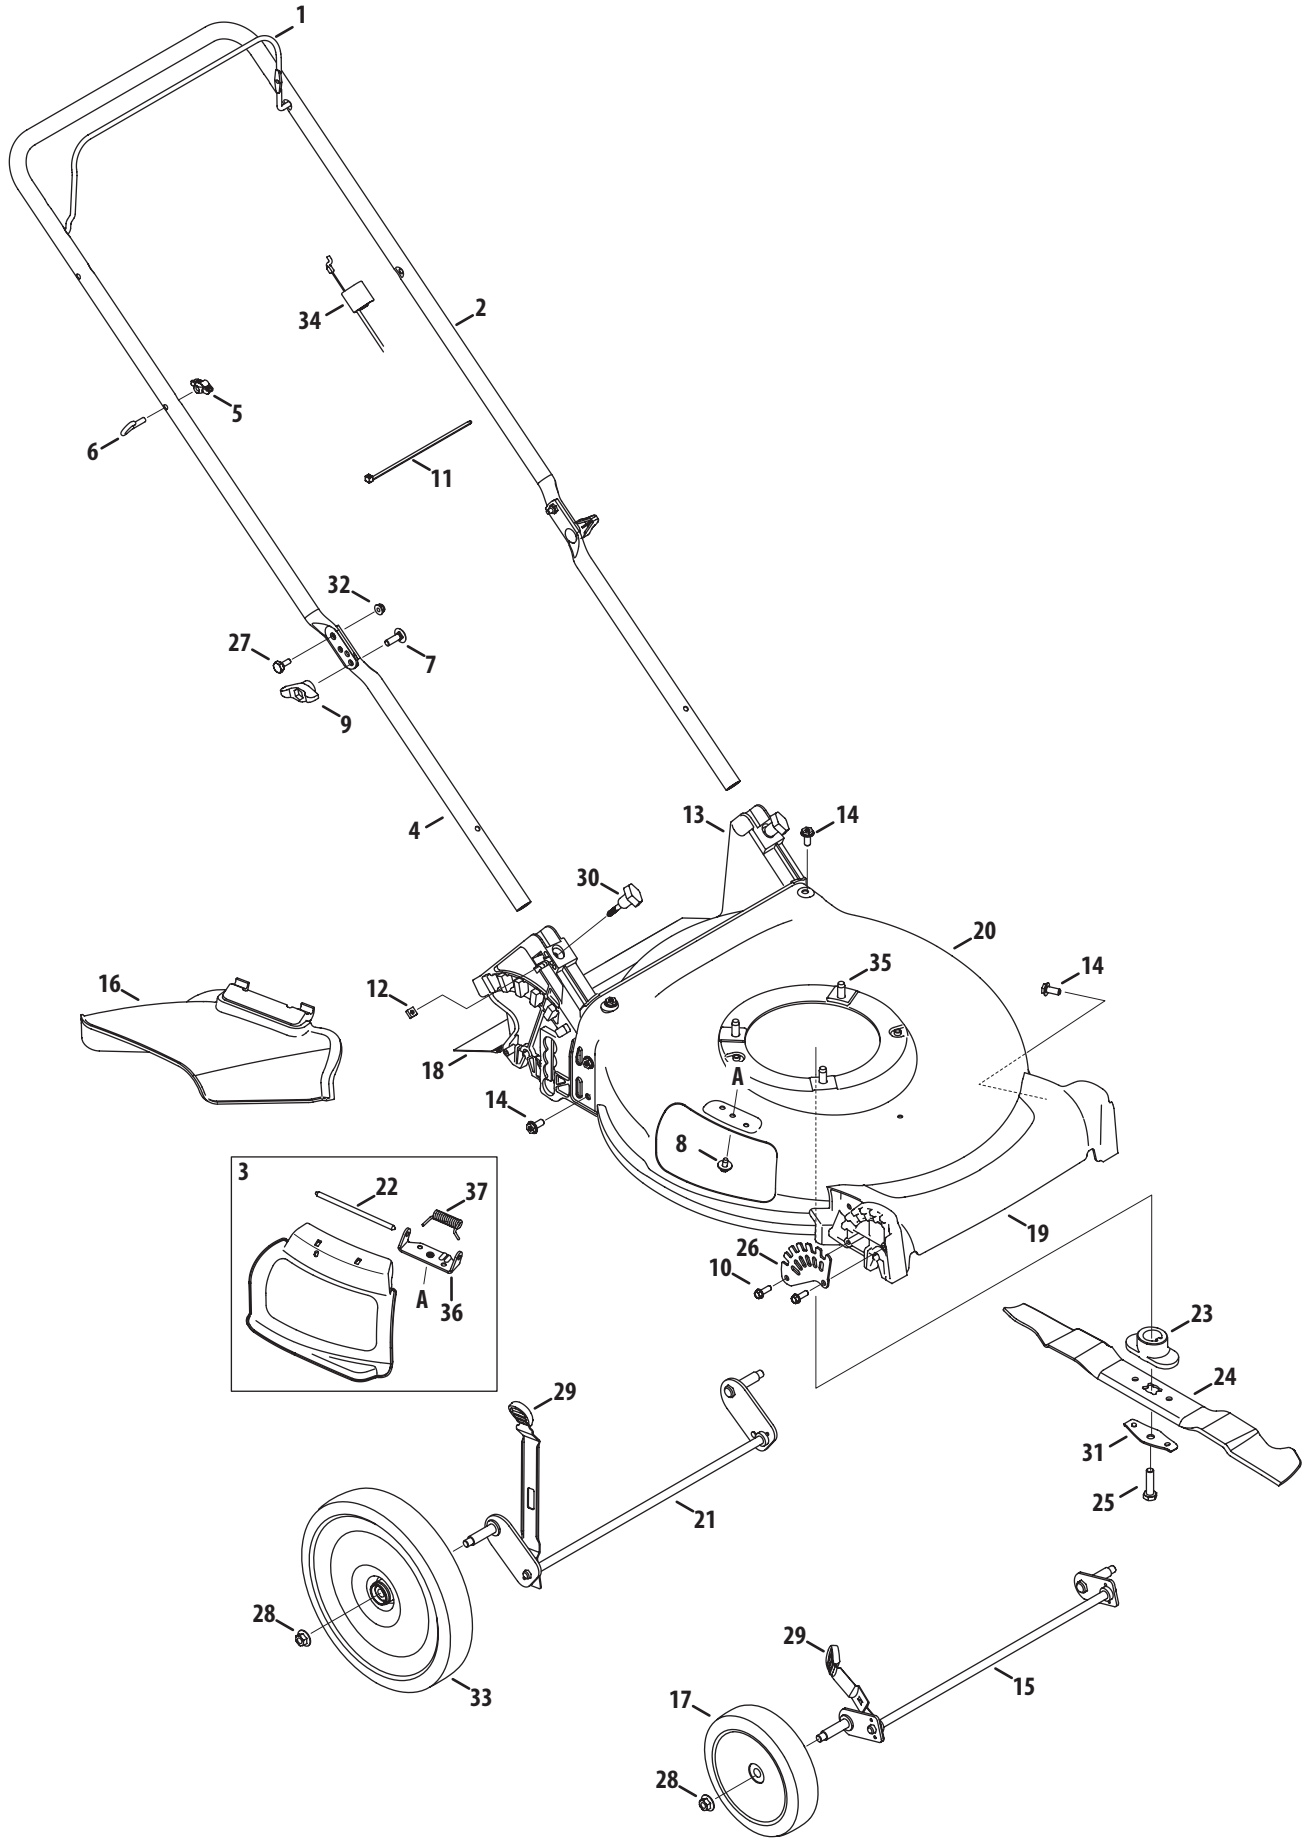

Model Series 11A-BOX

Model Series 11A-BOX

Ref No.	Part Number	Description
1	747-05184A	Blade Control
2	749-04680	Upper Handle
	749-04681	Upper Handle, International
3	987-02516	Hinged Mulch Plug Assembly
	987-02584	Mulch Plug Ass'y, International
4	749-04608A	Lower Handle
5	720-0279	Wing Nut
6	710-1205	Rope Guide
7	710-04998	Carriage Screw ,5/16-18
8	710-05073	Screw, 1/4-20 x .500
9	720-04122	Wing Knob
10	710-0895	Screw, 1/4-15 x .750
11	725-0157	Cable Tie
12	712-04222	Nut, Sq., 1/4-20
13	931-04486A	Rear Baffle
	631-04485A	Rear baffle (Lowes)
	931-04568	Rear Baffle, International
14	710-04995	Screw, 5/16-14 x .750
15	911-04143B	Front Axle Assembly
16	731-07486	Side Chute
17	734-04562	Front Wheel, 7 x 1.8, Gray
18	731-07203	Trail Shield

Ref No.	Part Number	Description
19	731-07078A	Front Cover
20	787-01869	Deck - 21"
21	911-04144A	Rear Axle Assembly
22	747-0710A	Hinge Pin
23	748-0376E	Blade Adapter
	748-04096	Blade Adapter, 25mm x 1.19
24	942-0741A	Mulching Blade
25	710-1044	Screw , 3/8-24 x 1.50
26	787-01818A	Front Height Adjuster Plate
27	738-04419A	Sldr. Screw, .375 x .126 x 1/4-20
28	712-04217	Flange Lock Nut, 3/8-16
29	720-04130	Adjustment Lever Knob
30	720-04123A	Wing Nut
31	736-0524B	Blade Bell Support
32	712-04064	Nut, Flange Lock, 1/4-20
33	634-04625	Rear Wheel, 11 x 1.8, Gray
34	946-0957	Control Cable (Briggs)
	746-04479	Control Cable (139cc)
	946-04661	Control Cable (190cc)
35	710-0654A	TT Sems Screw, 3/8-16 x 1.0
36	787-01779	Chute Deflector Bracket
37	732-1014C	Torsion Spring