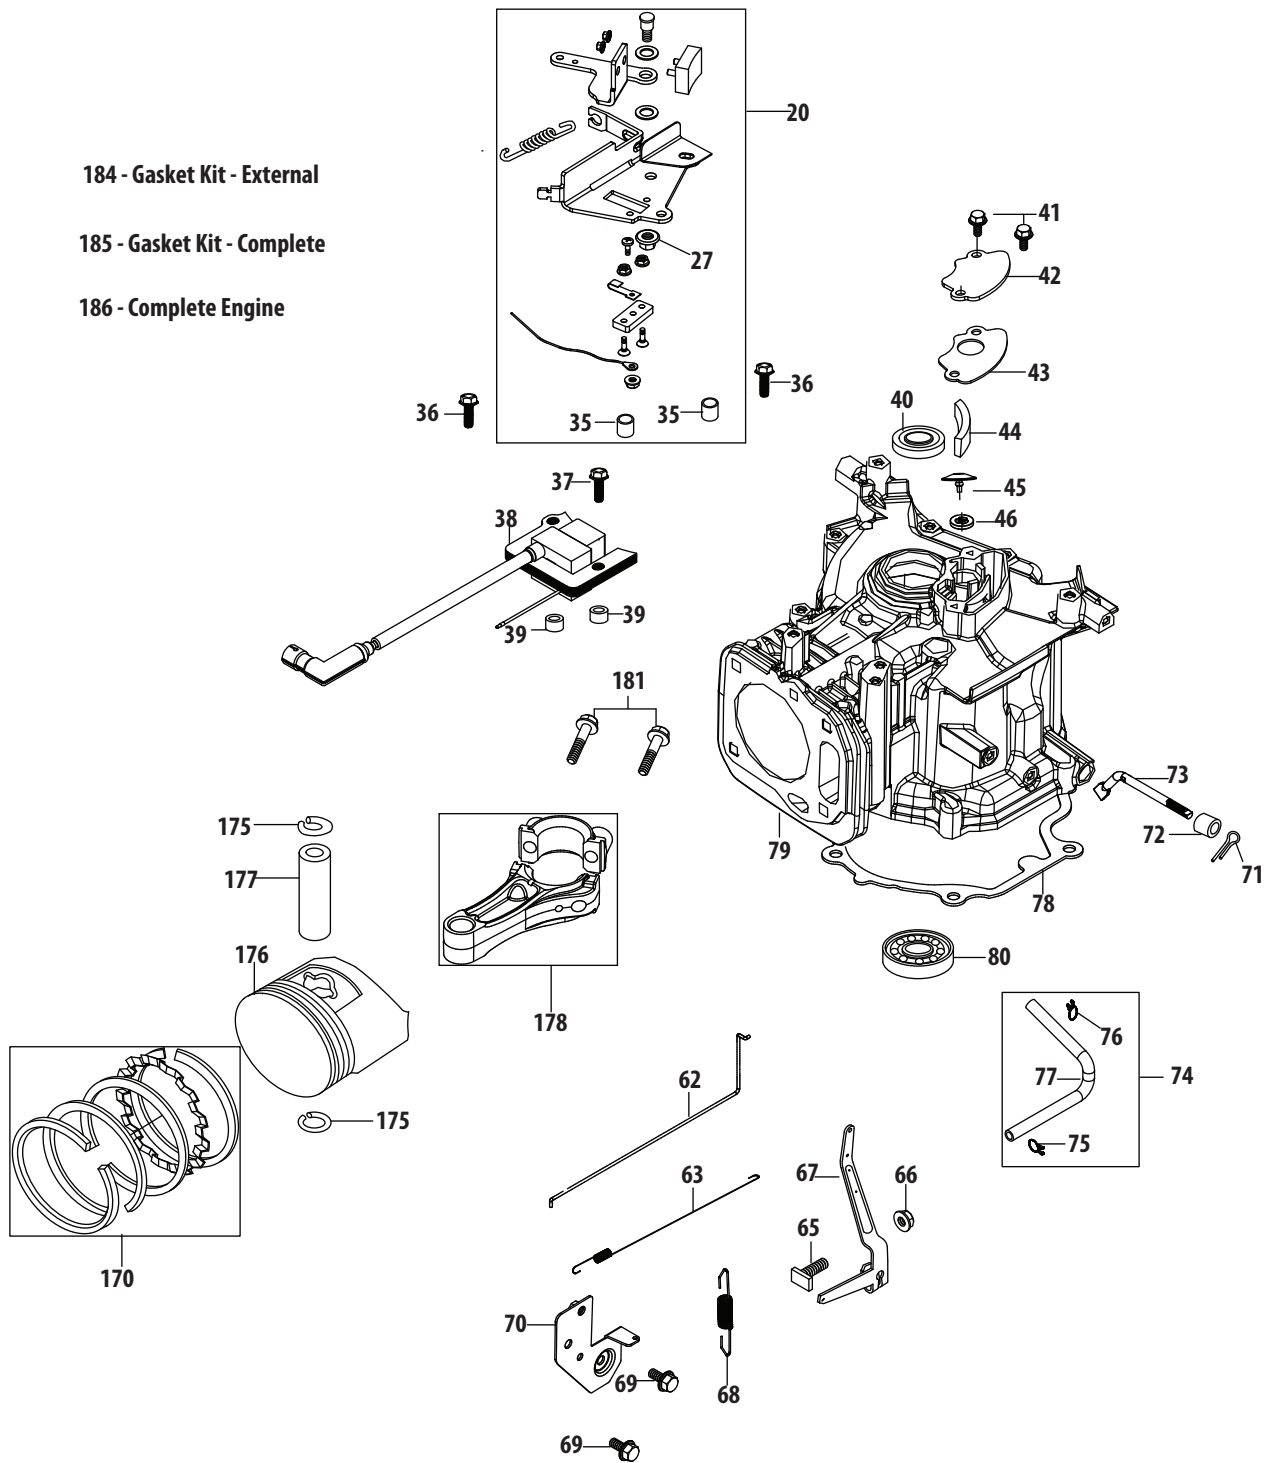

1P65N0A Crankcase

184 - Gasket Kit - External

185 - Gasket Kit - Complete

186 - Complete Engine

1P65N0A Crankcase

Ref.	Part Number	Description	Ref.	Part Number	Description
20	951-10320	Brake Assembly	73	951-11608	Governor Arm Shaft
27	712-04219	Brake Arm Nut	74	951-11725	Breather Hose Assembly
35	750-05384	Brake Spacer	75	726-04101	Breather Hose Clamp
36	710-04980	Bolt M6X35	76	726-04128	Breather Hose Clamp
37	710-04969	Bolt M6X30	77	951-11520	Breather Hose
38	951-10367	Ignition Coil Assembly	78	951-11732	Crankcase Cover Gasket
39	951-11675	Ignition Coil Spacer	79	951-12430A	Short Block Assembly (Incl.40-46,71-73,78-82,84-86, 99-105,110,140,141,156,160, 165,166,168-170,175-178)
40	951-11596	Upper Crankshaft Seal	80	951-11369	Main Bearing
41	710-04916	Bolt M6X14	170	951-11688	Piston Ring Set
42	951-12684	Breather Cover Plate	175	951-11603	Piston Pin Snap Ring
43	951-11613	Breather Gasket	176	951-11605	Piston
44	951-11730	Breather Screen	177	951-11604	Piston Pin
45	951-12685	Breather Valve Base	178	951-11744	Connecting Rod Assembly
46	951-12686	Breather Valve	181	710-05162	Connecting Rod Bolt
62	951-11521	Throttle Linkage	184	951-11710	Gasket - External (Incl.43,98,100,139-141,156,160)
63	951-11522	Throttle Linkage Spring	185	951-11709	Gasket Kit - Complete (Incl.40,43,72,78,98,100,105, 139-141,156,160,165)
65	710-04908	Governor Arm Bolt	186	952Z1P65N0A	Complete Engine
66	712-04212	Governor Arm Nut M6			
67	951-11523	Governor Arm			
68	951-11273	Governor Spring			
69	710-04915	Bolt M6X12			
70	951-11544	Component Bracket			
71	714-04074	Governor Arm Shaft Cotter Pin			
72	951-11574	Governor Seal