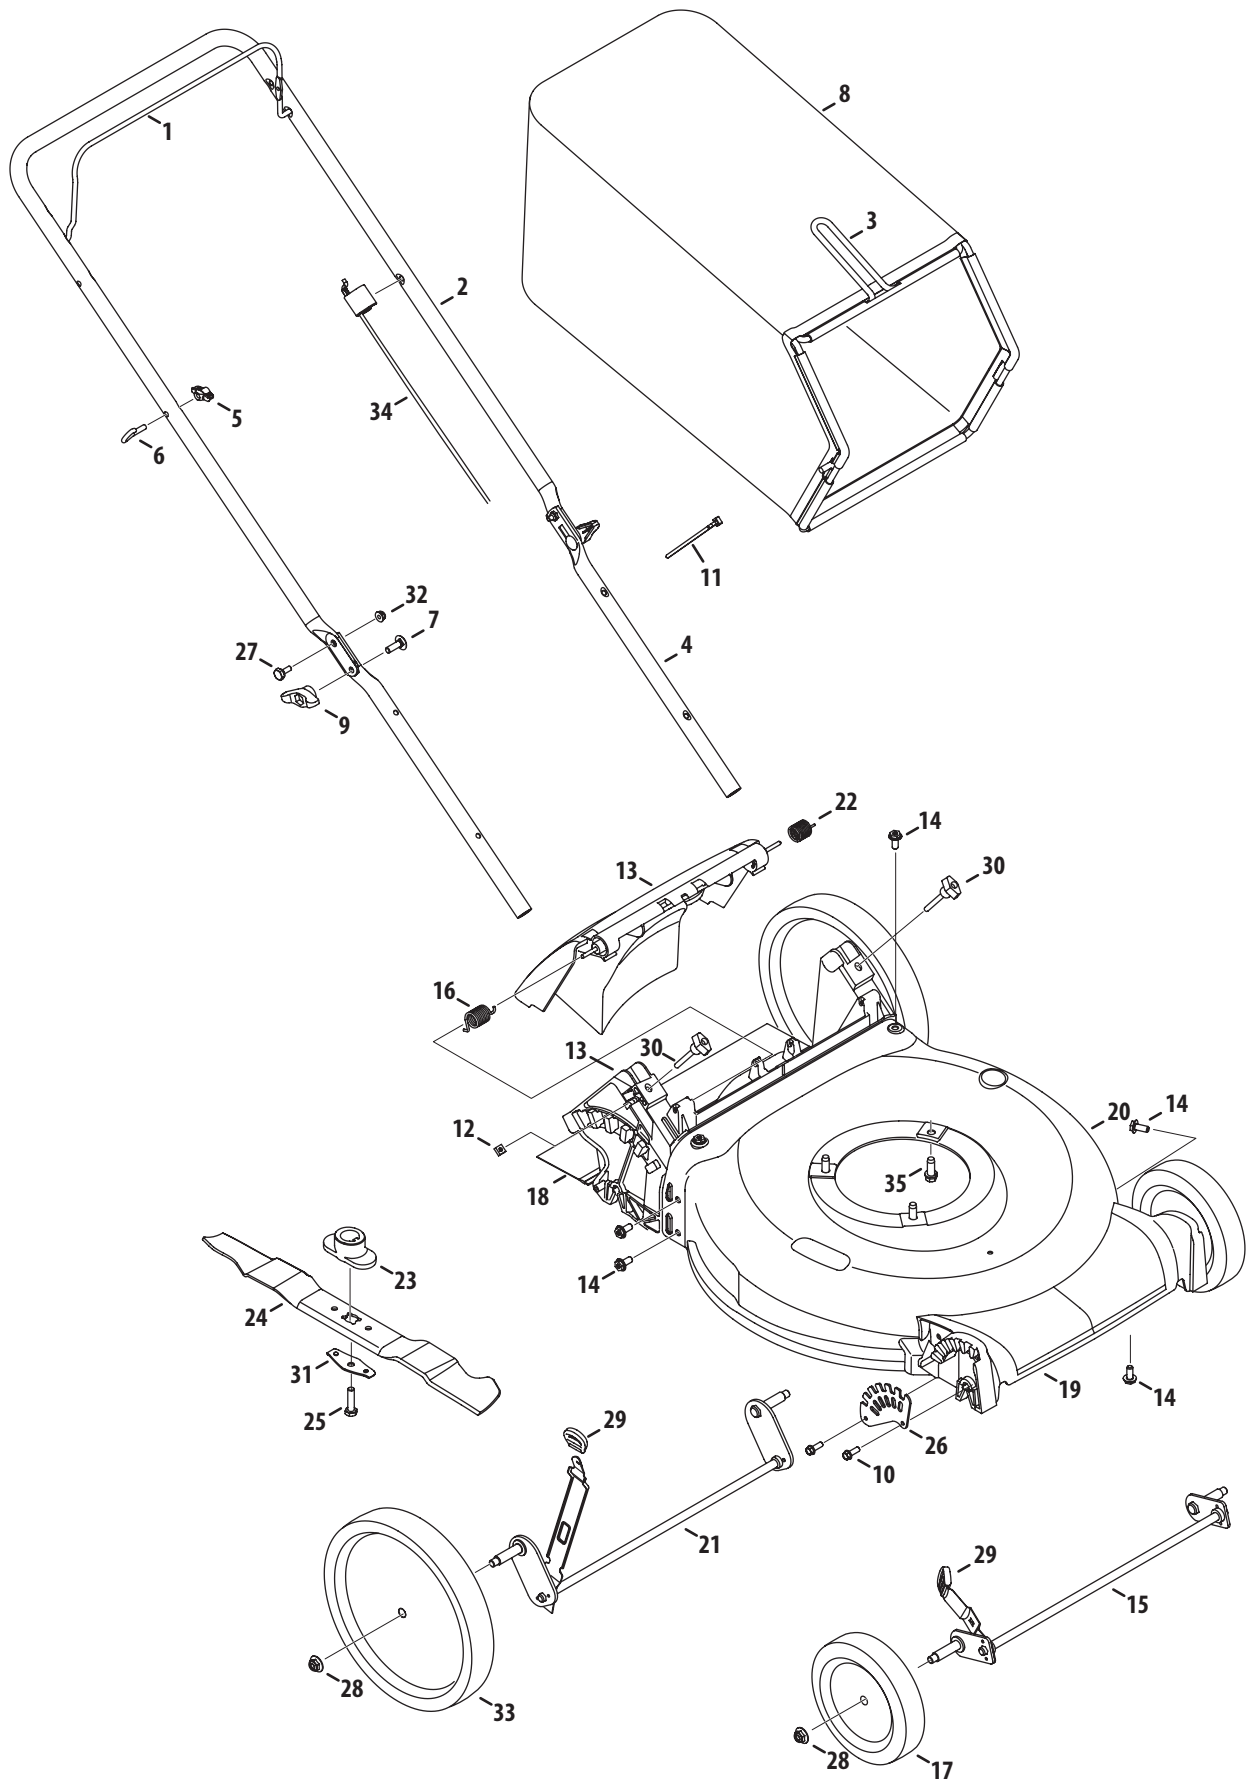

Model 11A-B13

Ref No.	Part Number	Description
1	747-05184A	Blade Control
2	749-04680	Upper Handle
3	747-05226	Grass Catcher Frame
4	749-04608A	Lower Handle
5	720-0279	Wing Nut
6	710-1205	Rope Guide
7	710-04998	Carriage Screw ,5/16-18
8	764-04077A	Grass Bag
9	720-04122	Wing Knob
10	710-0895	Screw, 1/4-15 x .750
11	725-0157	Cable Tie
12	712-04222	Nut, Sq., 1/4-20
13	631-04511A	Rear Discharge Door Assembly
14	710-04995	Screw, 5/16-14 x .750
15	911-04143B	Front Axle Assembly
16	732-04673	Torsion Spring - RH
17	734-04562	Front Wheel Gray
18	731-07203	Trail Shield
19	731-07078A	Front Cover
20	787-01870	Deck - 21"
21	911-04144A	Rear Axle Assembly
22	732-04674	Torsion Spring - LH
23	748-0376E	Blade Adapter
24	942-0741A	Mulching Blade
25	710-1044	Screw , 3/8-24 x 1.50
26	787-01818A	Front Height Adjuster Plate
27	738-04419A	Slidr. Screw, .375 x .126 x 1/4-20
28	712-04217	Flange Lock Nut, 3/8-16
29	720-04130	Adjustment Lever Knob
30	720-04123A	Wing Nut
31	736-0524B	Blade Bell Support
32	712-04064	Nut, Flange Lock, 1/4-20
33	634-04625	Rear Wheel
34	946-0957	Control Cable
35	710-0654A	TT Sems Screw, 3/8-16 x 1.0