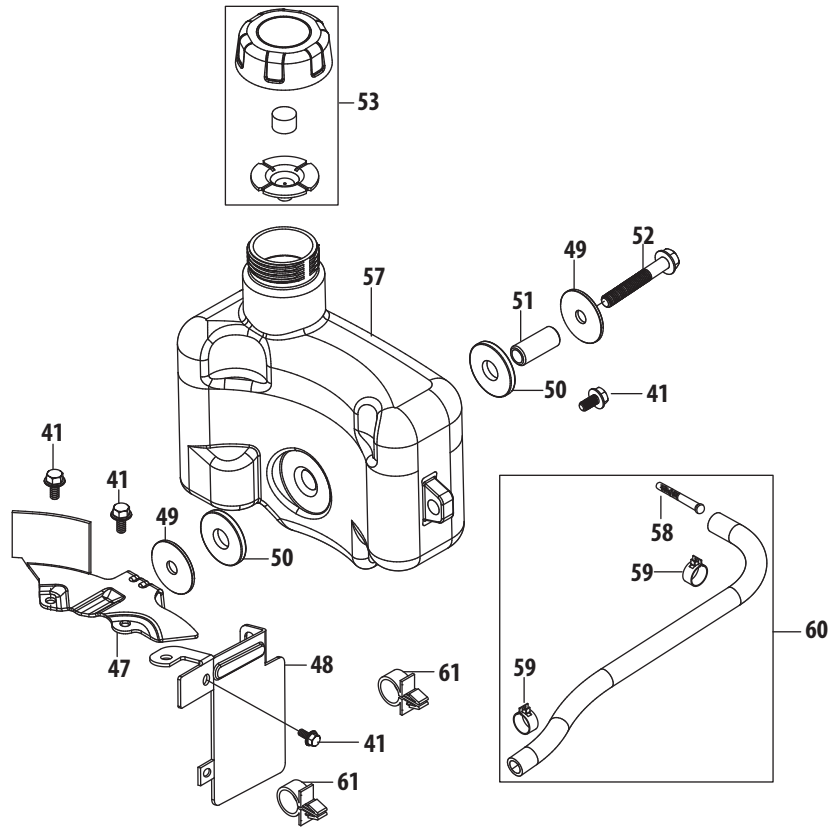

1P65N0 Fuel Tank & Mounting

Ref.	Part Number	Description
41	710-04916	Bolt M6×14
47	951-11542	Fuel Tank Bottom Bracket
48	951-11748	Tank/Label Bracket
49	736-04456	Fuel Tank Washer
50	951-10335	Rubber Bushing
51	750-05322	Fuel Tank Bushing
52	710-04922	Tank Bolt M8X50
53	951-10300	Fuel Cap Assembly
57	951-10337	Fuel Tank Assembly
58	951-10358A	Fuel Filter
59	951-11700	Fuel Hose Clamp
60	951-10363	Fuel Line Kit
61	723-04071	Plastic Support Clamp