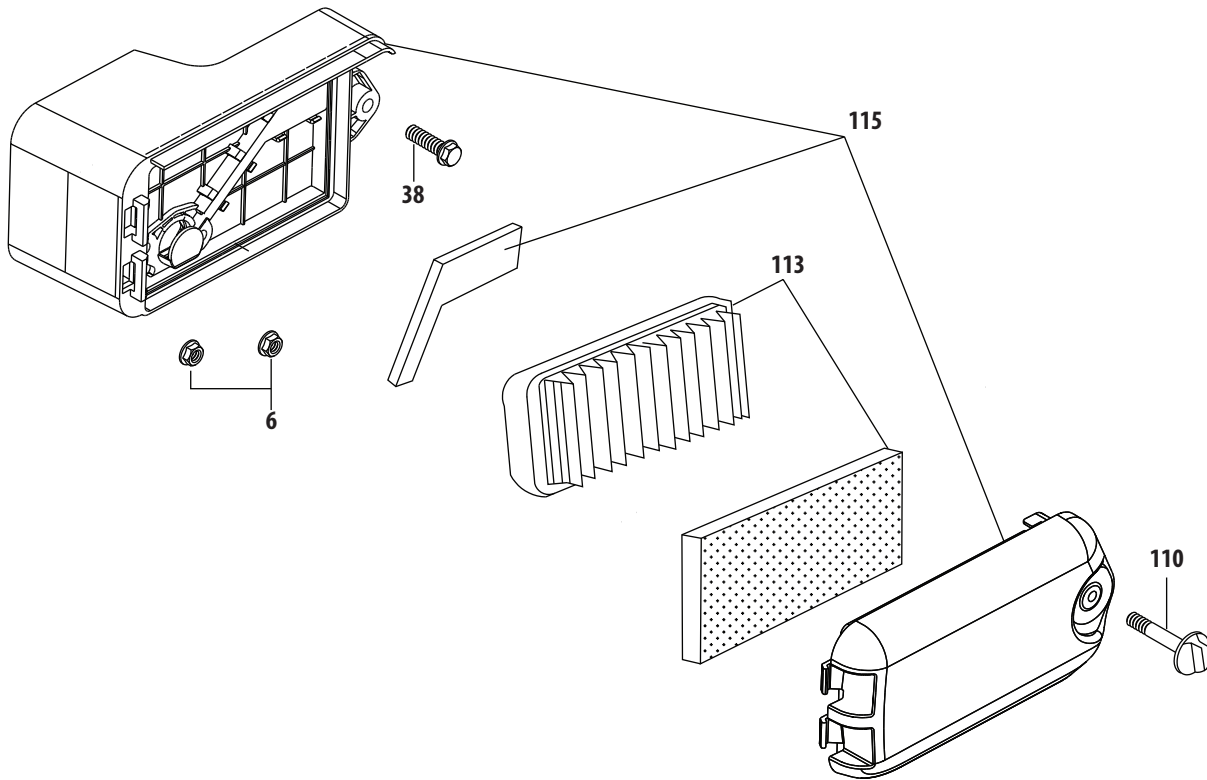

5P70MU Air Cleaner

Ref.	Part Number	Description
6	712-04212	Nut M6X10Mm
38	710-04980	Bolt M6X35
110	951-10297	Air Filter Cover Thumb Screw
113	951-10298	Air Cleaner Kit
115	951-10412B	Air Cleaner Housing Assy Comp