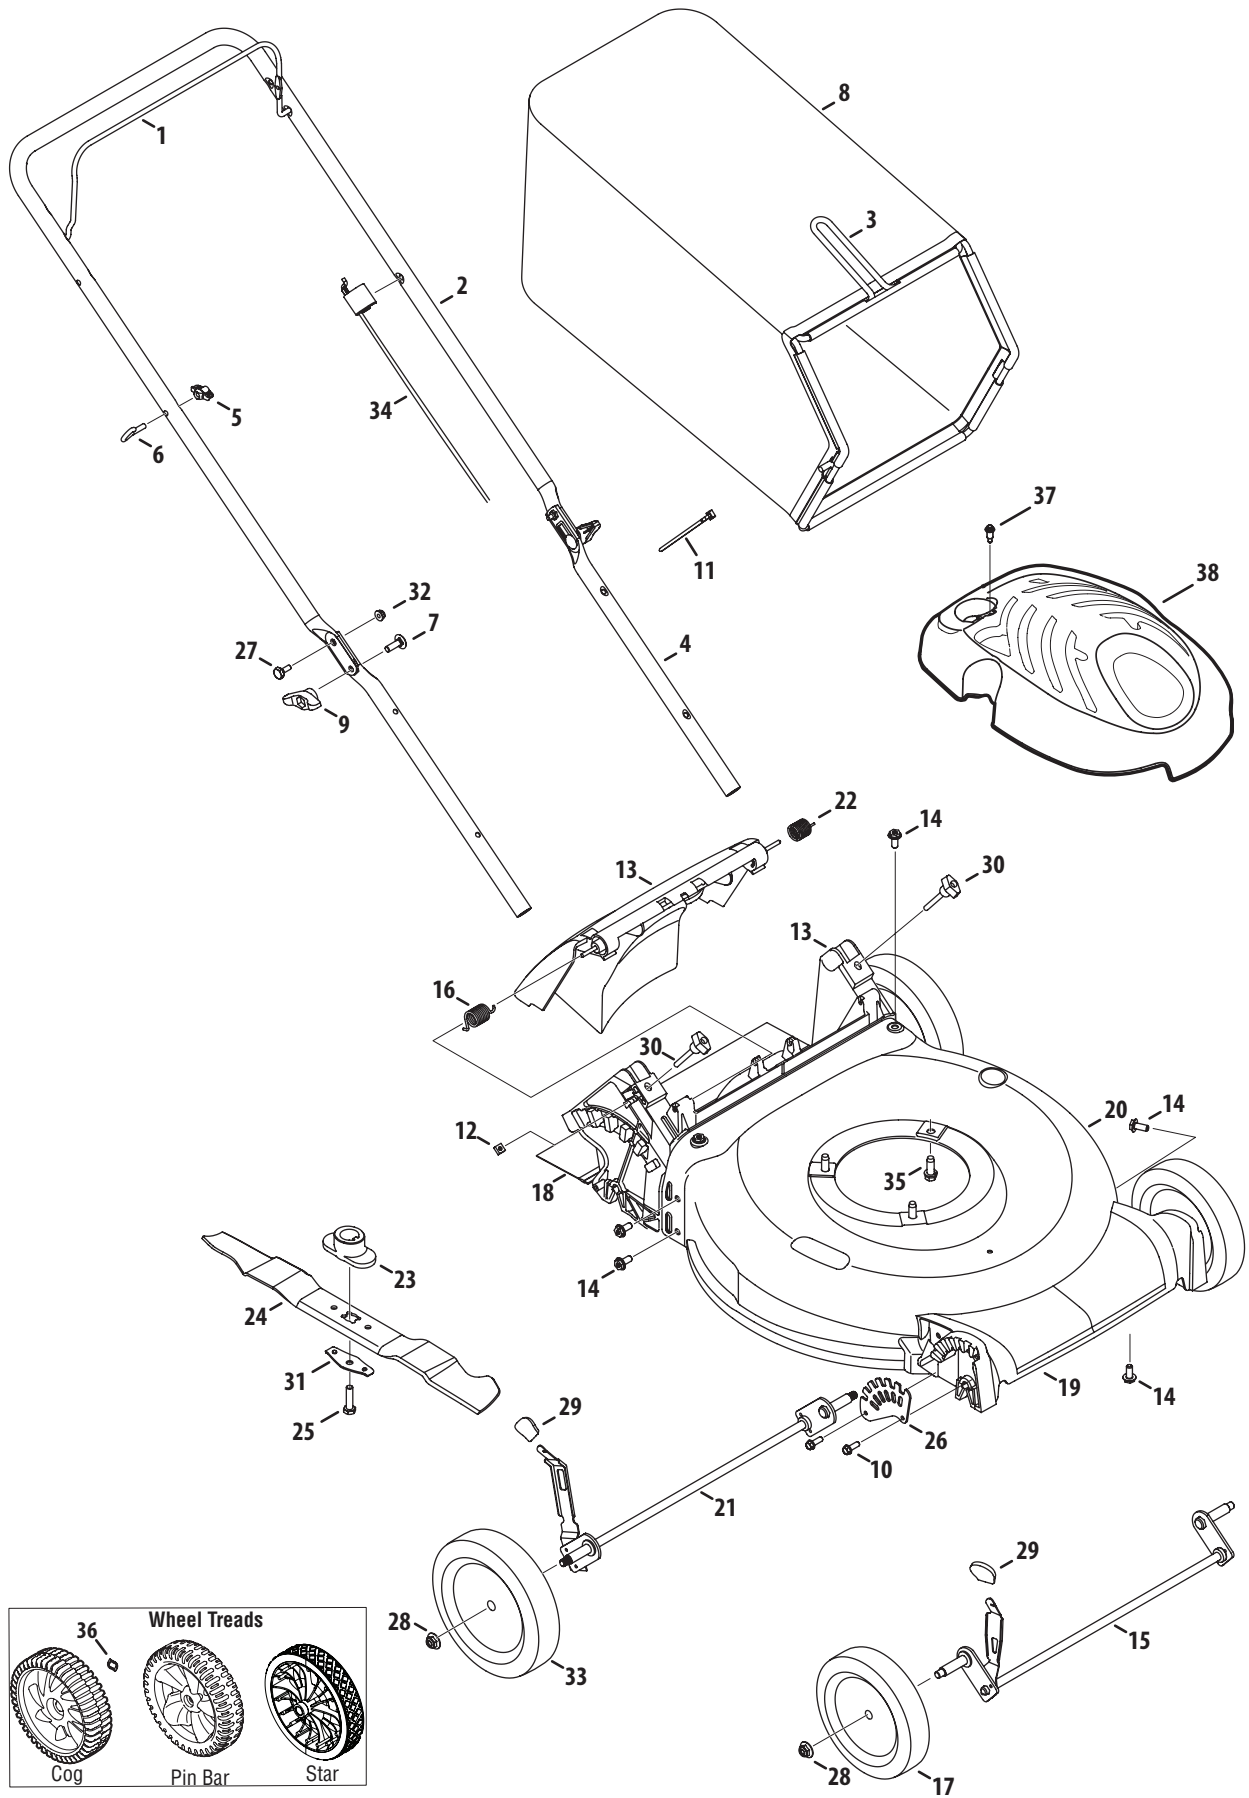

Model Series 11A-A1X

Model Series 11A-A1X

Ref No.	Part Number	Description
1	747-05184A	Blade Control
2	749-04680	Upper Handle
	749-04681	Upper Handle, International
3	747-05226	Grass Catcher Frame
4	749-04608A	Lower Handle
5	720-0279	Wing Nut
6	710-1205	Rope Guide
7	710-04998	Carriage Screw ,5/16-18
8	964-04116A	Grass Bag (Yardman)
	764-04077A	Grass Bag
9	720-04122	Wing Knob
10	710-0895	Screw, 1/4-15 x .750
11	725-0157	Cable Tie
12	712-04222	Nut, Sq., 1/4-20
13	631-04369A	Rear Door Assembly
	631-04511	Rear Door Assembly (HD Label)
	631-04567A	Door Assembly, International
14	710-04995	Screw, 5/16-14 x .750
15	911-04143B	Front Axle Assembly
16	732-04673	Torsion Spring - RH
17	734-04562	Front Wheel, 7 x 1.8, Bar, Gray
	734-04063A	Front Wheel, 7 x 1.8, Star, Gray
	634-04346	Front Wheel, 7", Cog
18	731-07203	Trail Shield
19	731-07078A	Front Cover

Ref No.	Part Number	Description
20	787-01870	Deck - 21"
21	911-04142	Rear Axle Assembly
22	732-04674	Torsion Spring - LH
23	748-0376E	Blade Adapter
	748-04096	Blade Adapter 25mm x 1.19
24	942-0741A	Mulching Blade
25	710-1044	Screw , 3/8-24 x 1.50
26	787-01818A	Front Height Adjuster Plate
27	738-04419A	Sldr. Screw, .375 x .126 x 1/4-20
28	712-04217	Flange Lock Nut, 3/8-16
29	720-04130	Adjustment Lever Knob
30	720-04123A	Wing Nut
31	736-0524B	Blade Bell Support
32	712-04064	Nut, Flange Lock, 1/4-20
33	734-04563	Rear Wheel, 8 x 1.8, Bar, Gray
	734-04585	Rear Wheel, 8 x 1.8, Star, Gray
	634-04347	Rear Wheel, 8", Cog
34	946-0957	Control Cable, 37.25"
	946-04670	Control Cable, 36.65
	746-04479	Control Cable, 48"
	946-04661	Control Cable, 37.58"
35	710-0654A	TT Sems Screw, 3/8-16 x 1.0
36	936-0504†	Wave Washer, .510 x .750 x .017
37	710-04744†	Screw, HL, #12-16 x 1.00
38	931-04474†	Engine Shroud M1.1 Black

† If Equipped