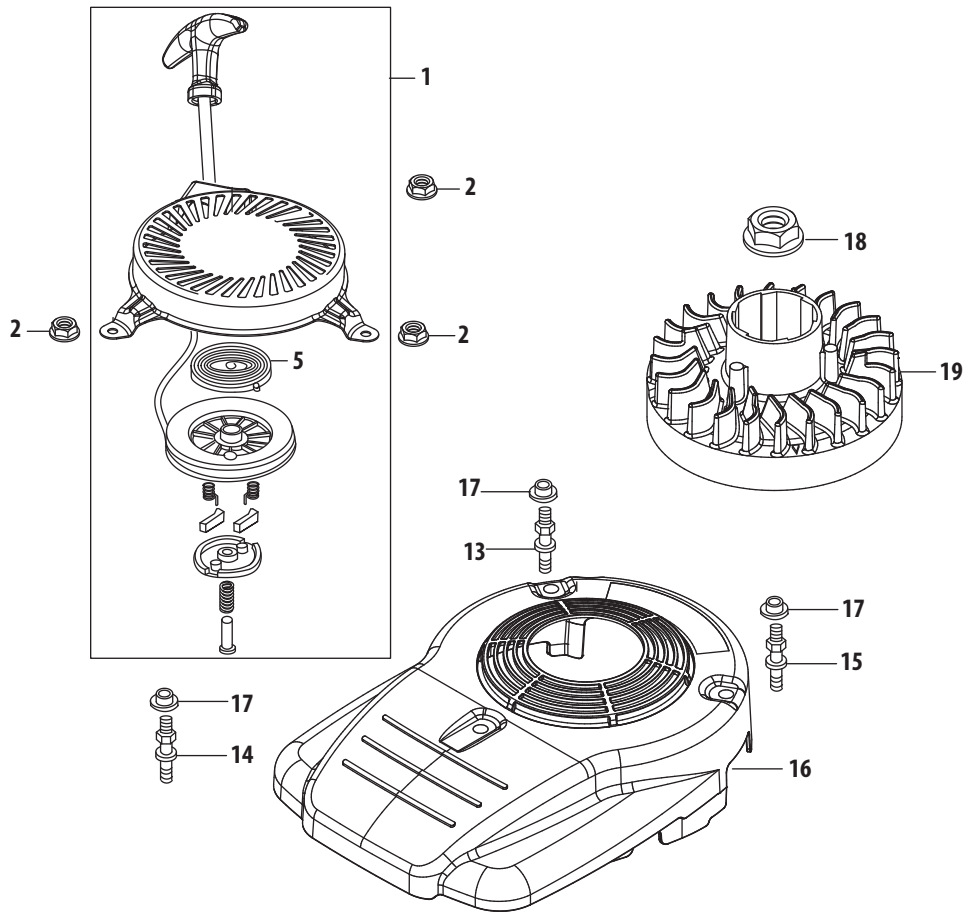

1P65B0B-1 Flywheel & Shroud

Ref.	Part Number	Description
1	951-11720	Recoil Starter Assembly
2	712-04212	Nut M6 X 10 Mm
5	951-11721	Recoil Spring
13	751-11722	Starter/Shroud Stud Black
14	951-11723	Starter/Shroud Stud Front
15	951-11724	Starter/Shroud Stud White
16	731-05692	Engine Shroud (M0)
17	750-05320	Engine Shroud Spacer
18	712-04287	Flywheel Nut M14
19	951-11043	Flywheel