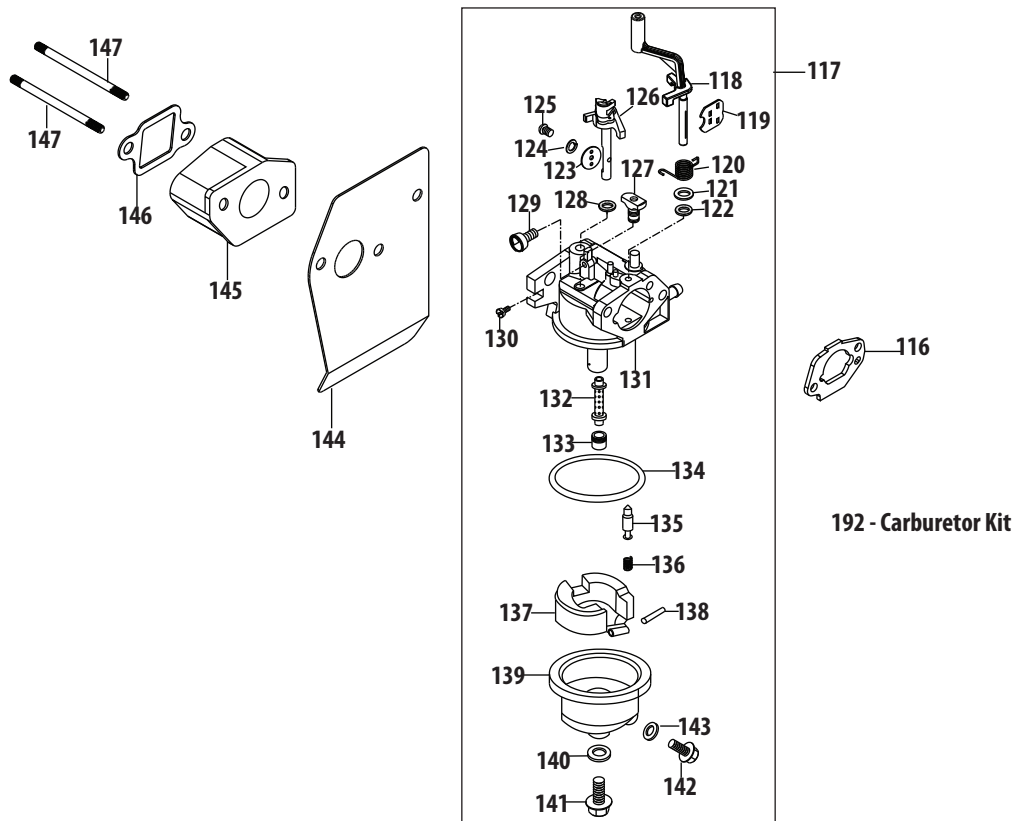

5P70MU Carburetor

Ref.	Part Number	Description
116	951-11525	Carburetor Gasket Plate
117	951-10765	Carburetor Assembly
118	n/a	Choke Shaft
119	n/a	Choke Plate
120	n/a	Choke Return Spring
121	736-04556	Choke Shaft Washer
122	n/a	Choke Shaft Fiber O-Ring
123	n/a	Throttle Plate
124	n/a	Throttle Plate Lock Washer
125	n/a	Screw M3X5 Throttle Plate
126	n/a	Throttle Shaft
127	n/a	Idle Jet Assembly
128	n/a	Throttle Shaft Fiber O-Ring
129	n/a	Idle Speed Adjusting Screw
130	n/a	Idle Mixture Screw
131	n/a	Carburetor Body
132	n/a	Emulsion Tube

Ref.	Part Number	Description
133	n/a	Main Jet
134	951-11589	Fuel Bowl O-Ring
135	n/a	Needle Valve
136	n/a	Needle Valve Spring
137	n/a	Float
138	n/a	Float Pin
139	n/a	Fuel Bowl
140	951-11348	Fuel Bowl Gasket
141	710-04945	Fuel Bowl Mounting Bolt
142	710-04938	Fuel Drain Plug
143	951-11349	Fuel Drain Plug Gasket
144	951-11766	Carburetor Gasket
145	951-11255	Carburetor Insulator
146	951-11254	Carburetor Insulator Gasket
147	710-04981	Carb Stud M6X113
192	951-11773	Carburetor Kit - Major (Incl.118,129,132-138,140,143)