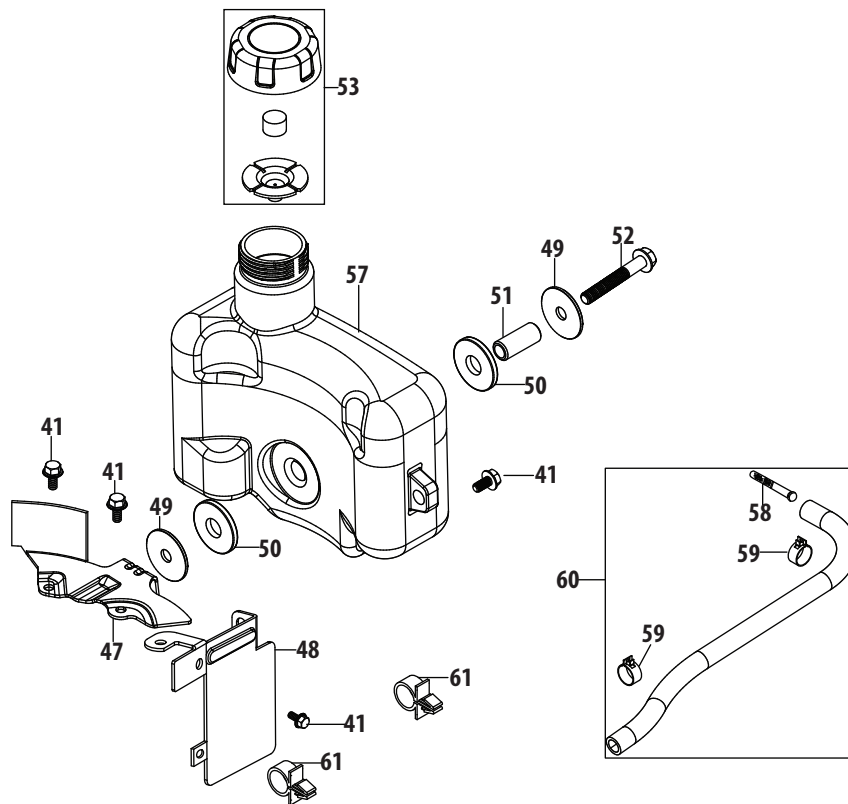

1P65N0A Fuel Tank

Ref.	Part Number	Description
41	710-04916	Bolt M6X14
47	951-11542	Fuel Tank Bottom Bracket
48	951-11748	Fuel Tank / Label Bracket
49	736-04456	Fuel Tank Washer
50	951-10335	Rubber Bushing
51	750-05322	Fuel Tank Bushing
52	710-04922	Bolt M8X50 Fuel Tank
53	951-10300	Fuel Cap Assembly
57	951-10337	Fuel Tank Assembly
58	951-10358A	Fuel Filter
59	951-11700	Fuel Hose Clamp
60	951-10363	Fuel Line Kit
61	723-04071	Plastic Support Clamp