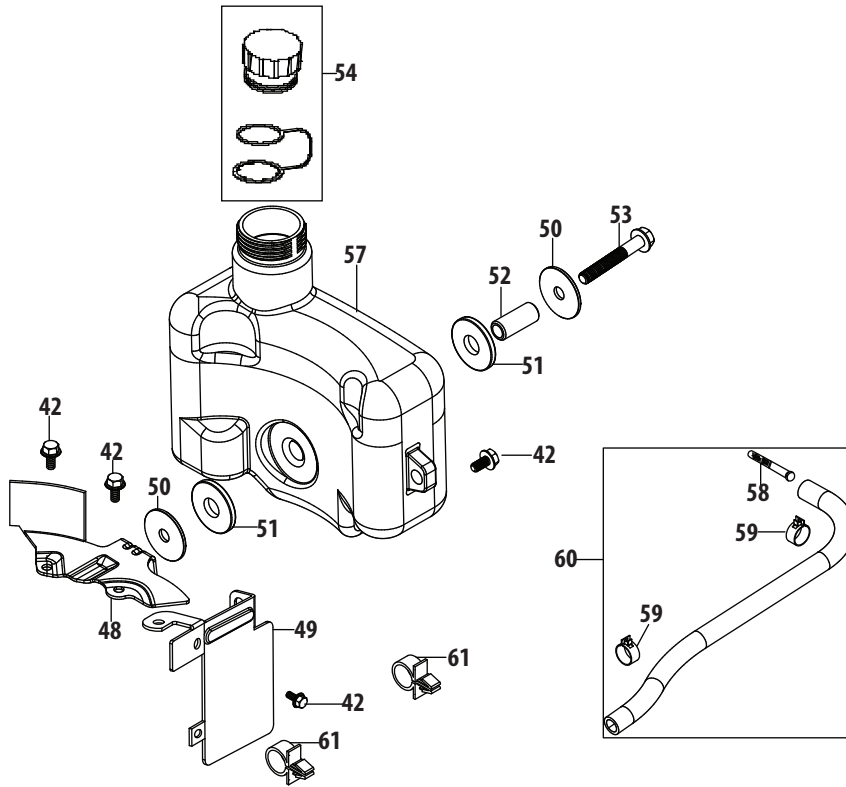

1P65BU Fuel Tank

Ref.	Part Number	Description
42	710-04916	Bolt
48	951-11542	Fuel Tank Bottom Bracket
49	951-11748	Fuel Tank / Label Bracket
50	736-04456	Fuel Tank Washer
51	951-10335	Rubber Bushing
52	750-05322	Fuel Tank Bushing
53	710-04922	Bolt M8X50
54	951-12738	Fuel Cap Assembly
57	951-12864	Fuel Tank Assembly
58	951-10358A	Fuel Filter
59	951-11731	Fuel Hose Clamp
60	951-10363	Fuel Line Kit
61	723-04071	Plastic Support Clamp