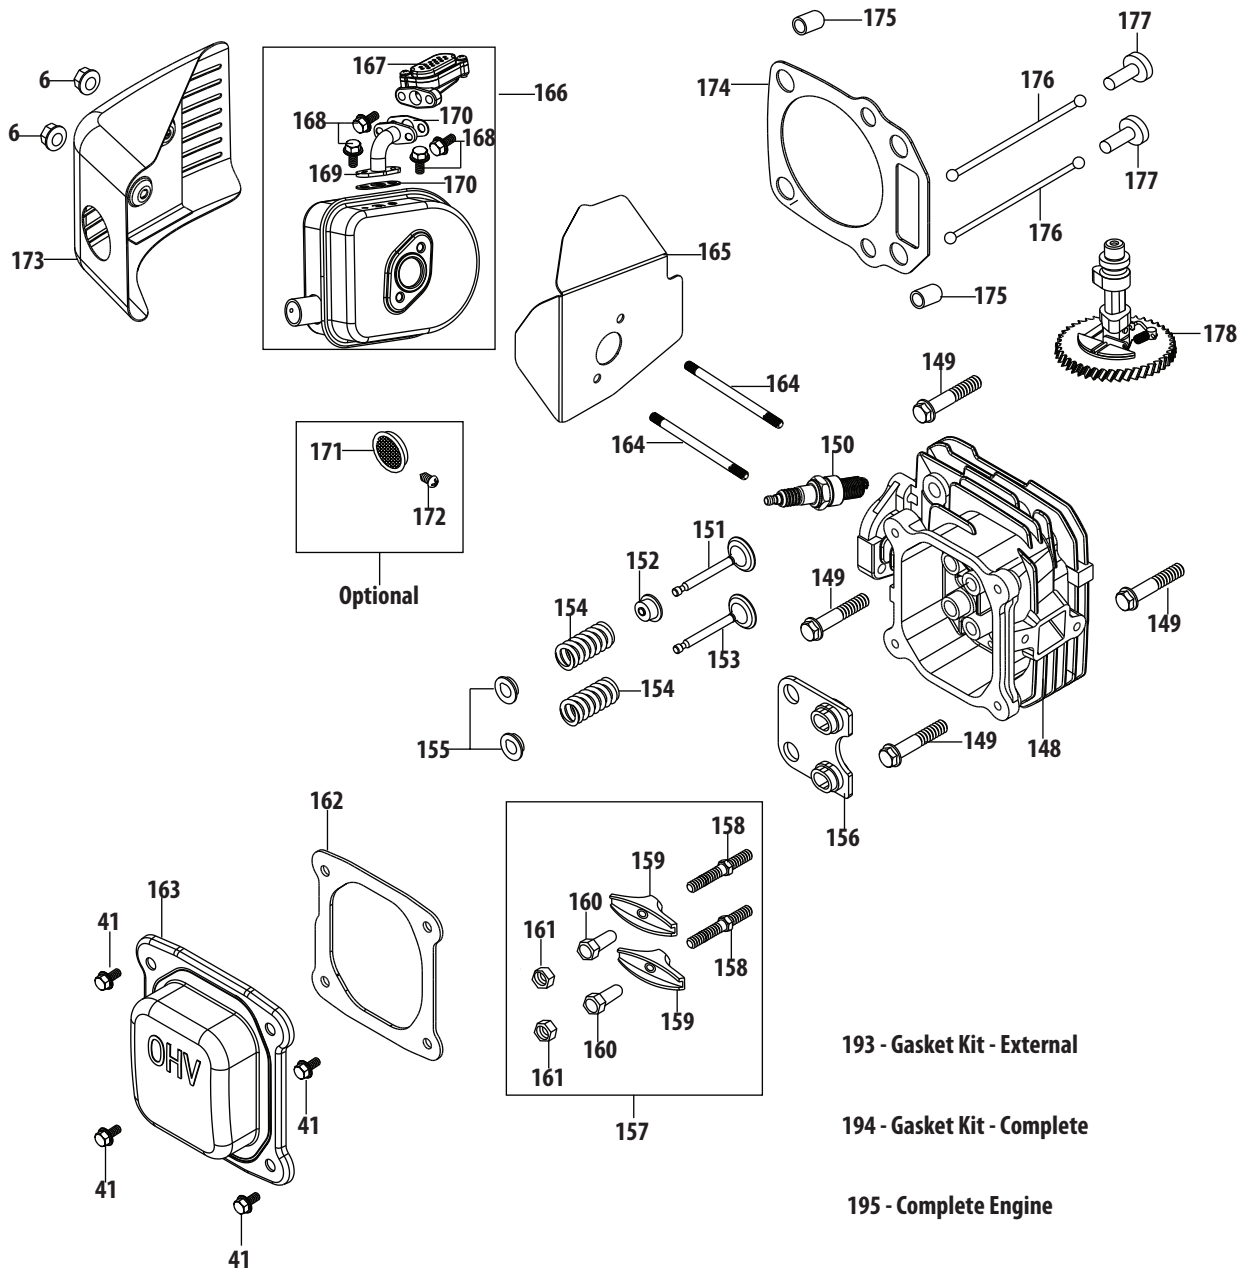

5P70MU Cylinder Head

193 - Gasket Kit - External

194 - Gasket Kit - Complete

195 - Complete Engine

5P70MU Cylinder Head

Ref.	Part Number	Description	Ref.	Part Number	Description
6	712-04212	Nut M6X10Mm	164	951-10342	Muffler Stud Assemblby
41	710-04916	Bolt M6X14 Multi-Purpose	165	951-11739	Muffler Gasket
148	951-10413A	Cylinder Head Assembly (Incl.145,146,148,151-156, 158-162,165,174)	166	751-12740	Muffler Assembly
149	710-04982	Bolt M8X54	167	751-12741	Secondary Air Valve
150	951-10292	Spark Plug/F6Rtc	168	710-05434	Bolt M6x12
151	951-10345	Valve Kit	169	751-12742	Secondary Air Tube
152	951-11818	Intake Valve Seal	170	751-12743	Secondary Air Valve Gasket
153	951-10345	Valve Kit	171	951-10351	Spark Arrestor
154	951-12116	Valve Spring	172	710-04983	Spark Arrestor Screw
155	951-12000	Valve Spring Retainer	173	751-12744	Muffler Shield
156	951-11629	Push Rod Guide	174	951-11630	Cylinder Head Gasket
157	951-11606	Rocker Arm Assembly	175	715-04090	Cylinder Head Dowel Pin 10x16
158	710-04902	Rocker Arm Stud	176	751-10344	Push Rod Kit
159	951-12001	Rocker Arm	177	951-11607	Tappet
160	751-11123	Fulcrum Nut	178	951-11767	Camshaft Assembly
161	751-11124	Jam Nut	193	951-11772	Gasket Kit - External (Incl.43,90,93,144,146,162,165)
162	951-11551	Valve Cover Gasket	194	951-11770	Gasket Kit - Complete (Incl.43,45,76,83,90,93,108,114, 146,162,165,174)
163	951-11548	Valve Cover	195	752Z5P70MU	Complete Engine
164	710-05094	Muffler Stud M6X95