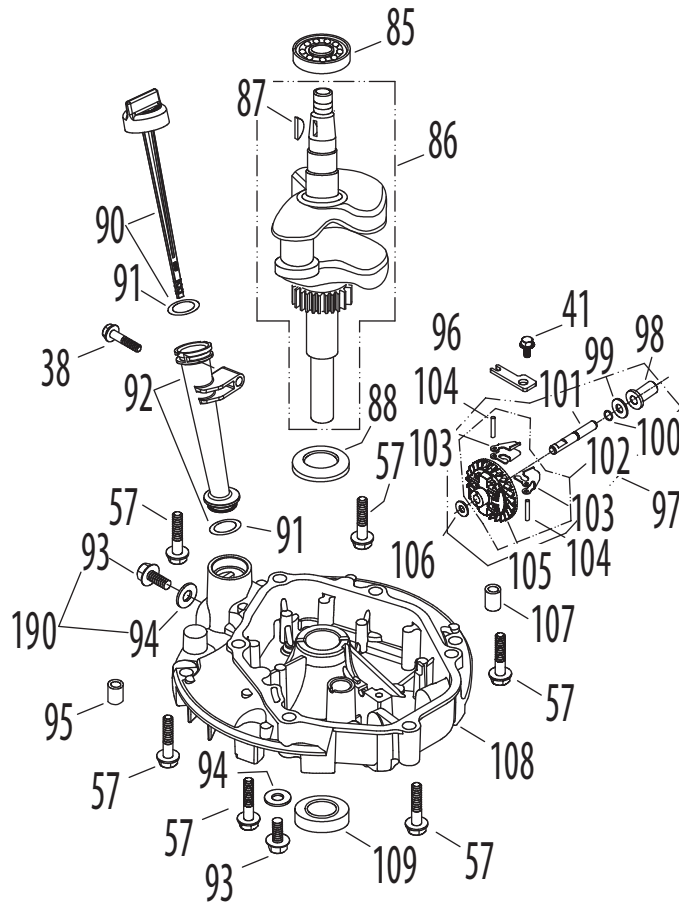

5P70M0B Crankshaft

Ref.	Part Number	Description
38	710-04980	Bolt M6×35
41	710-04916	Bolt M6×14
57	710-04922	Tank/Sump Bolt M8x50
85	951-11369	Main Bearing
86	951-11624	Crankshaft Assembly
87	951-10307	Woodruff Key
88	736-04491	Crankshaft Thrust Washer
90	951-11764	Dipstick Assembly
91	951-11547	Dipstick / Oil Fill Tube O-Ring
92	951-11765	Oil Filler Tube Assemby

Ref.	Part Number	Description
93	710-04906	Oil Drain Plug
94	736-04440	Oil Drain Plug Washer
95	715-04089	Crankcase Cover Dowel 9×14
96	951-11625	Governor Gear Mounting Plate
97	951-11626	Governor Gear/Shaft Assembly
107	715-04092	Crankcase Cover Dowel 7×14
108	N/A	Crankcase Cover - dual drain
109	951-11627	Lower Crankshaft Seal
190	951-10370	Oil Drain Plug and Washer Ass'y