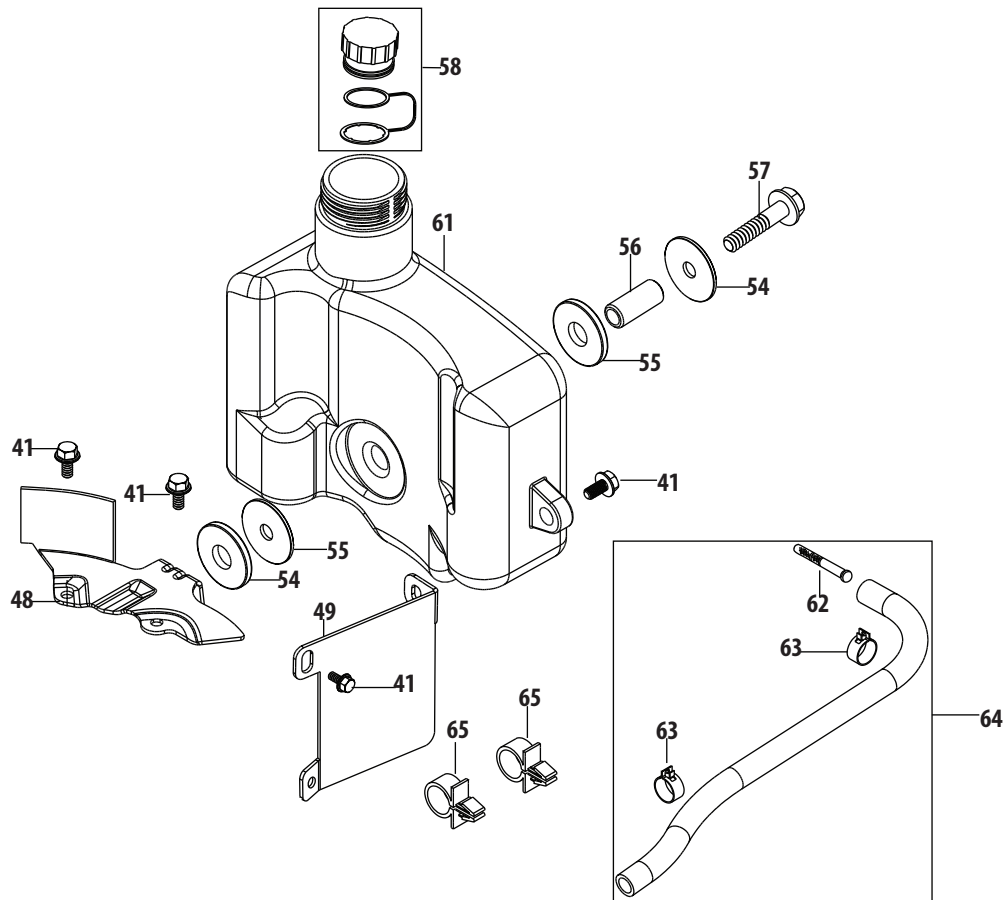

5P70MU Fuel Tank & Mounting

Ref.	Part Number	Description
41	710-04916	Bolt M6X14 Multi-Purpose
48	951-11616	Fuel Tank Bottom Bracket
49	951-11617	Fuel Tank / Label Bracket
54	736-04456	Fuel Tank Washer
55	951-10335	Rubber Bushing
56	750-05322	Fuel Tank Bushing
57	710-04922	Bolt M8X50
58	751-12738	Fuel Cap Assembly
61	751-12739	Fuel Tank Assembly
62	951-10358A	Fuel Filter
63	951-11700	Fuel Hose Clamp
64	951-10364	Fuel Line Kit
65	723-04071	Plastic Support Clamp