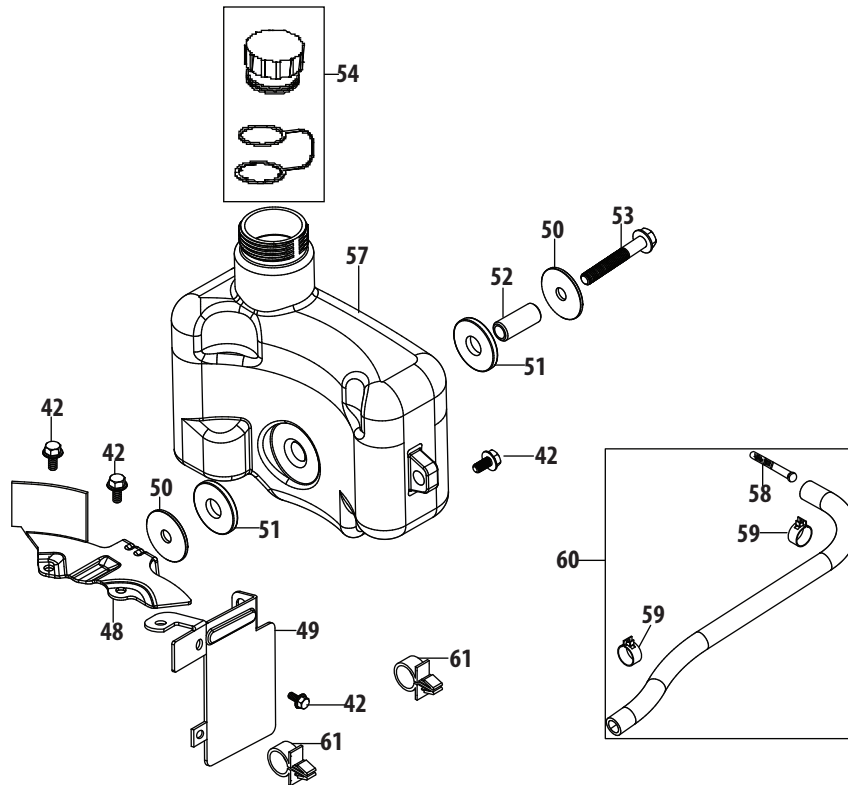

1P65NU Fuel Tank

Ref.	Part Number	Description
42	710-04916	Bolt
48	951-11542	Fuel Tank Bottom Bracket
49	951-11748	Fuel Tank / Label Bracket
50	736-04456	Fuel Tank Washer
51	951-10335	Rubber Bushing
52	750-05322	Fuel Tank Bushing
53	710-04922	Bolt M8X50
54	951-12738	Fuel Cap Assembly
57	951-12864	Fuel Tank Assembly
58	951-10358A	Fuel Filter
59	951-11731	Fuel Hose Clamp
60	951-10363	Fuel Line Kit
61	723-04071	Plastic Support Clamp