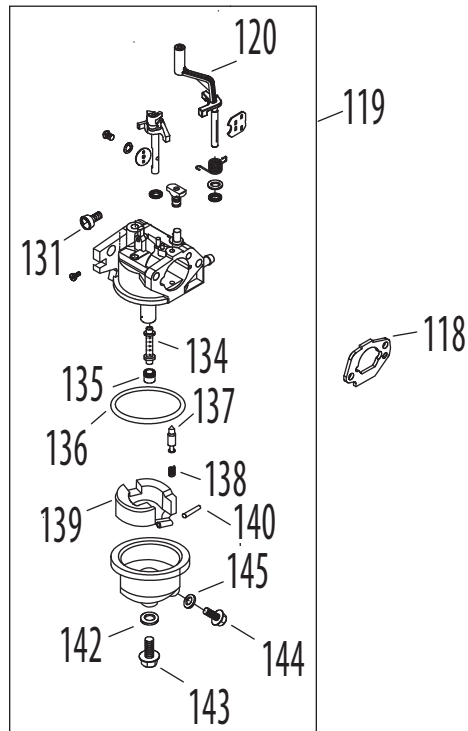

1P65B0B Fuel Tank

Ref.	Part Number	Description
41	710-04916	Bolt M6x14
47	951-11542	Fuel Tank Bottom Bracket
48	951-11748	Tank/Label Bracket
49	736-04456	Fuel Tank Washer
50	951-10335	Rubber Bushing
51	750-05322	Fuel Tank Bushing
52	710-04922	Tank Bolt M8x50
53	951-10300	Fuel Cap Assembly
57	951-10337	Fuel Tank Assembly
58	951-10358	Fuel Filter
58	951-10358	Fuel Filter
59	951-11731	Fuel Hose Clamp
59	951-11731	Fuel Hose Clamp
60	951-10363	Fuel Line Kit
61	723-04071	Plastic Support Clamp

Ref.	Part Number	Description
118	951-11257	Carburetor Gasket Plate
119	951-10765	Carburetor Assembly
120	N/A	Choke & Throttle Shaft Dust Seals
131	N/A	Idle Speed Adjusting Screw
134	N/A	Main Nozzle / Emulsion Tube
135	N/A	Main Jet
136	951-11589	Fuel Bowl O-Ring
137	N/A	Needle Valve (Float)
138	N/A	Needle Valve Spring