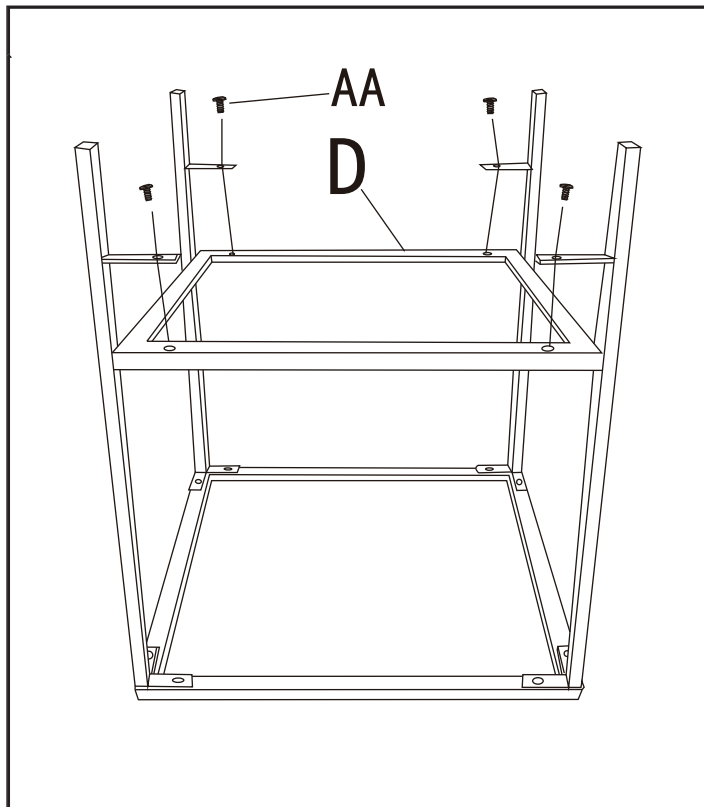

_____ AA

_____ BB

_____ CC

Part	Description	Quantity
AA	Bolt	12
BB	Allen wrench	1
CC	Glass bumper	8

Pre-assembly (continued)

PACKAGE CONTENTS

Part	Description	Quantity
A	Metal top frame	1
B	Metal legs for 2 sides	2
C	Metal legs for another 2 sides	2
D	Metal bottom frame	1
E	Top glass panel	1
F	Bottom glass panel	1

Assembly

1 Attaching four metal legs

- Attach four metal legs (B) and (C) to the top frame (A) with bolts (AA).

2 Attaching the metal bottom frame

Attach bottom frame (D) to the four legs (B) and (C) with bolts (AA).