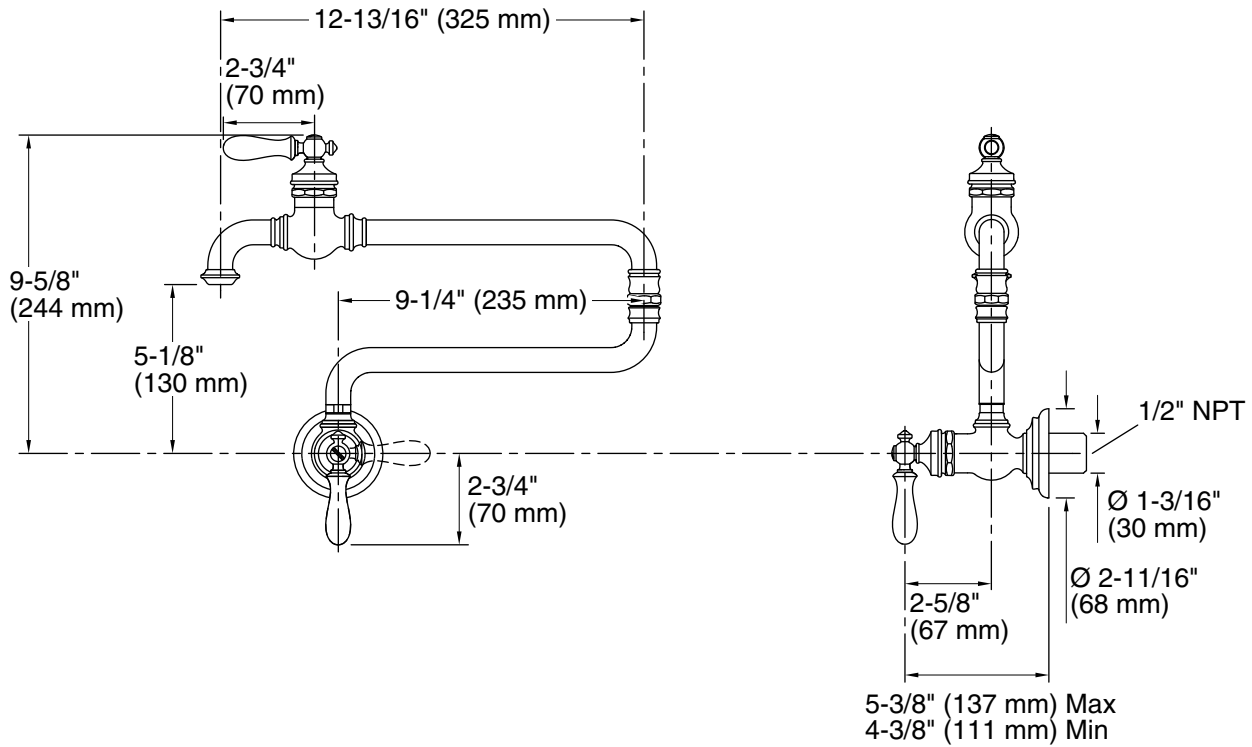

Features

- KOHLER ceramic disc valves exceed industry longevity standards for a lifetime of durable performance.
- Articulating spout with 360° rotation offers superior clearance for filling pots on cooktops and ranges.
- Single lever handle with main lever shutoff.
- 3.2 gpm (12.1 lpm) @ 60 psi (4.1 bar).
- Coordinates with other Artifacts kitchen products.

Technical Information

All product dimensions are nominal.

Faucet:

Flow rate: 3.2 gal/min (12.1 l/min)

Pressure: 60 psi (4.1 bar)

Spout:

Spout reach: 22" (559 mm)

Notes