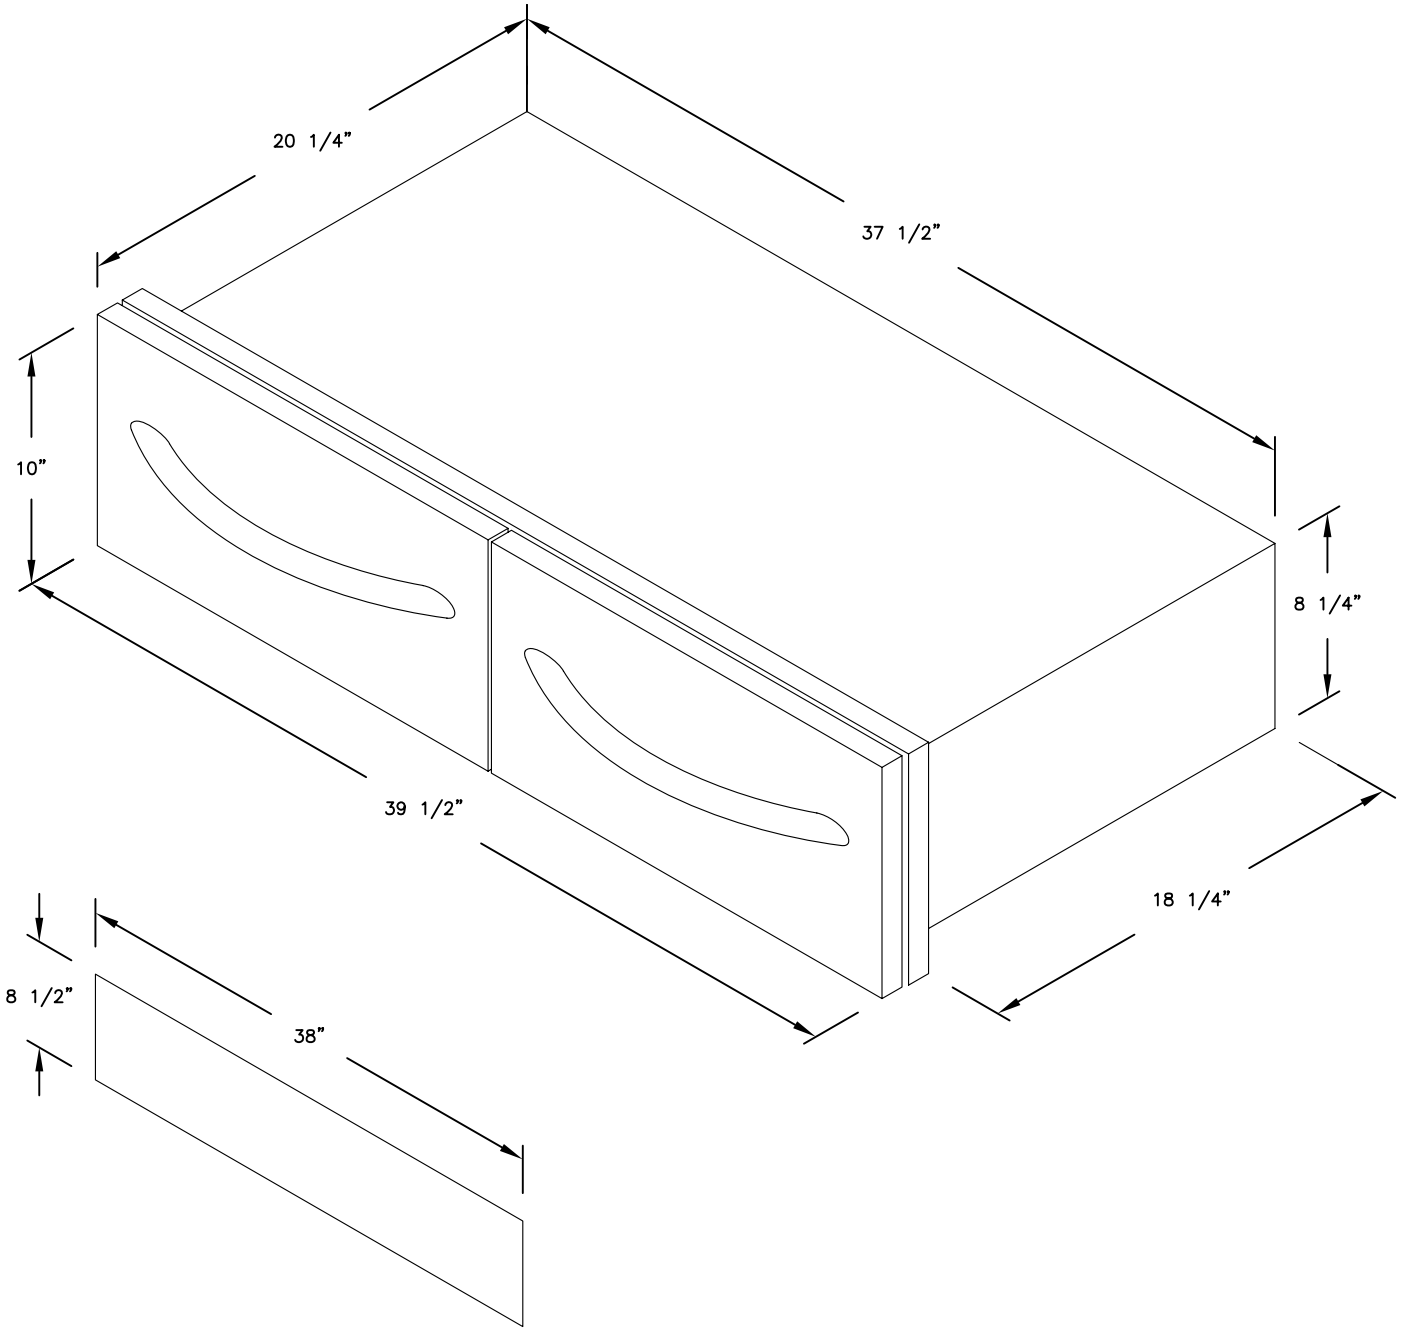

LINE	BARBECUE LINE
MODEL	HORIZONTAL 2 DRAWER
NUM	

CUT OUT DIMENSIONS

SCALE: NTS

TITLE 2011 BARBECUE LINE DOORS & DRAWERS HORIZONTAL 2 DRAWER	
DWG NO. BBQ08867P	DWG BY N. GALASSO
DATE 12/29/10	REVISED

NOTE:  
DUE TO OUR CONTINUOUS IMPROVEMENT PROGRAM, ALL MODELS  
AND SPECIFICATIONS ARE SUBJECT TO CHANGE WITHOUT NOTICE.