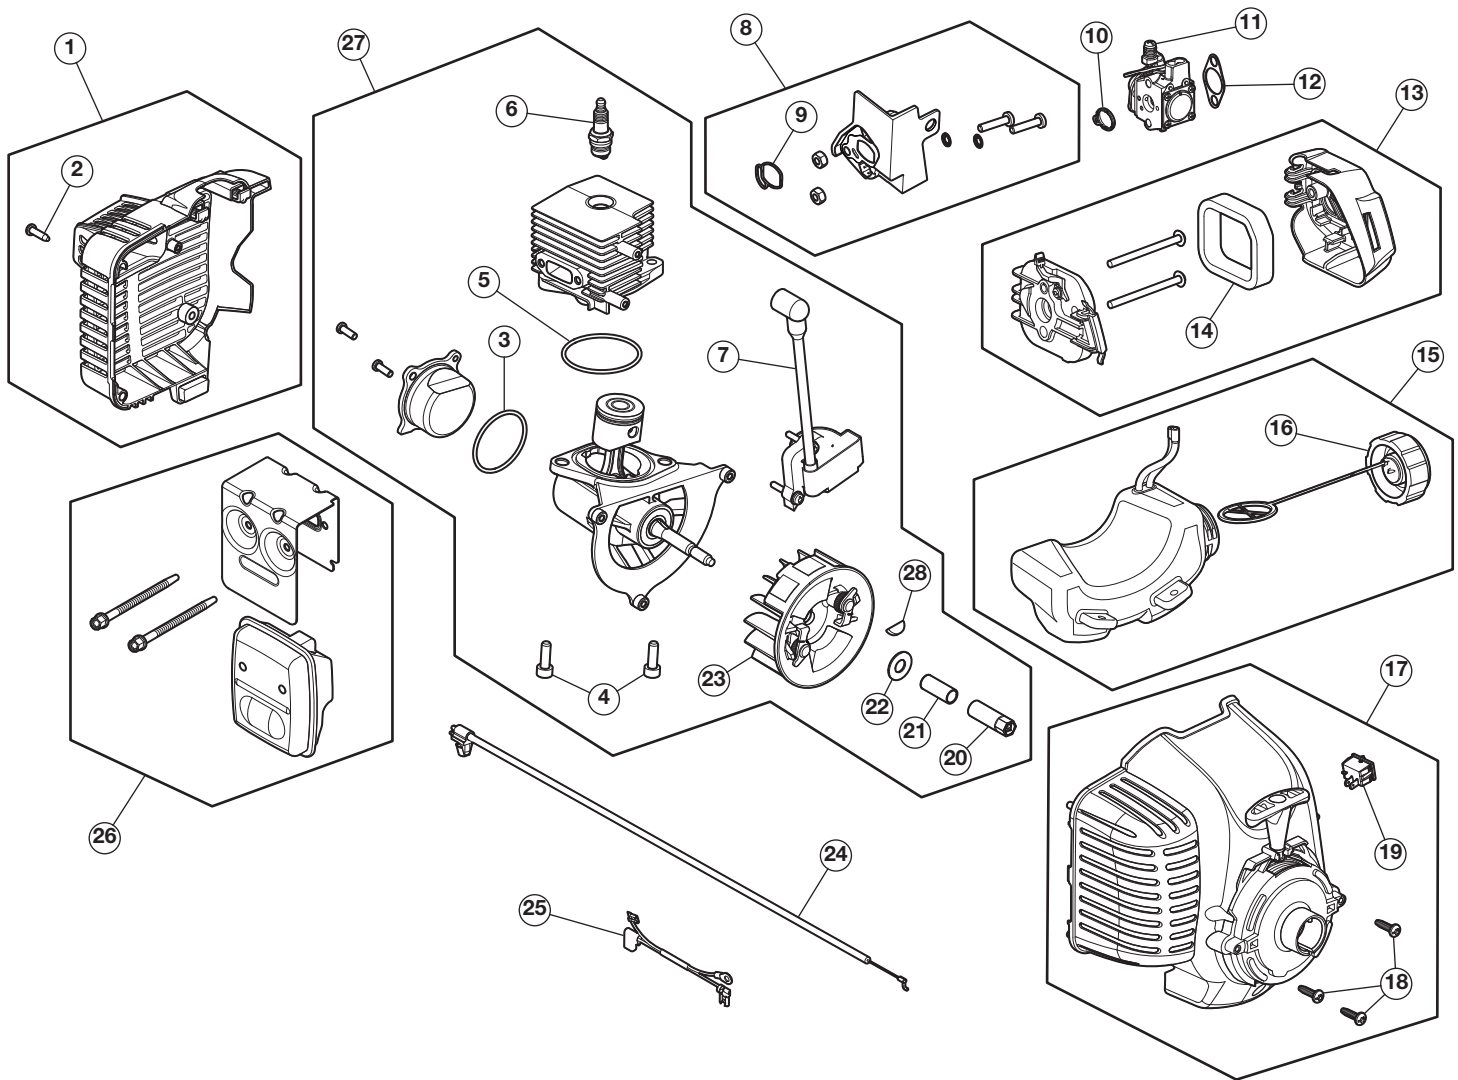

# REPLACEMENT PARTS - BDXGTAM214101

## 2-CYCLE TRIMMER

PPN 41AD25CS936

Item	Part No.	Description	Item	Part No.	Description
1	753-09084	Rear Cover Assembly (includes 2)	15	753-08751	Fuel Tank Assembly (includes 16)
2	710-04194	Cover Screw	16	791-182612	Fuel Tank Cap
3	753-09086	O-Ring	17	753-09124	Starter Housing (includes 18 & 19)
4	710-06241	Crankcase Bolt	18	791-182195	Housing Screw
5	753-09085	Crankcase O-Ring	19	791-182405	Switch Assembly
6	753-06847	Spark Plug	20	711-07481-1	Shaft Adapter
7	753-09104	Module Assembly	21	753-09087	Spacer
8	753-09105	Insulator Assembly (includes 9)	22	753-06247	Washer
9	721-04973	Insulator O-Ring	23	753-09125	Flywheel Assembly
10	721-04972	Carburetor Seal	24	746-05451	Throttle Cable
11	753-06423	Carburetor	25	794-00184	Lead Wires
12	753-06253	Air Cleaner Gasket	26	753-09144	Muffler Assembly
13	753-09324	Air Cleaner Cover Assembly (includes 14)	27	753-09145	Short Block Assembly (includes Crankcase, Cylinder, Piston, 3 - 9, 20 - 23 & 28)
14	753-06417	Air Cleaner Filter	28	914-04016	Flywheel Key

## 2-CYCLE TRIMMER

PPN 41AD25CS936

Item	Part No.	Description
29	753-09146	Throttle Housing Assem. (incl. 30)
30	731-13693	Throttle Trigger
31	753-09147	Upper Shaft Housing Assembly
32	753-06198	D-Handle (includes 33)
33	753-06199	D-Handle Hardware
34	710-06562	Screw
35	841-034133S	Lower Shaft Housing Assembly
36	753-04282	Shield Mounting Hardware
37	753-06200	Shield Assembly (includes 38)
38	753-06803	Blade Assembly
39	753-06866	Weed Wrap Cover
40	753-09785	Cutting Head Assem. (incl. 41)
41	753-08170	Glide Cap