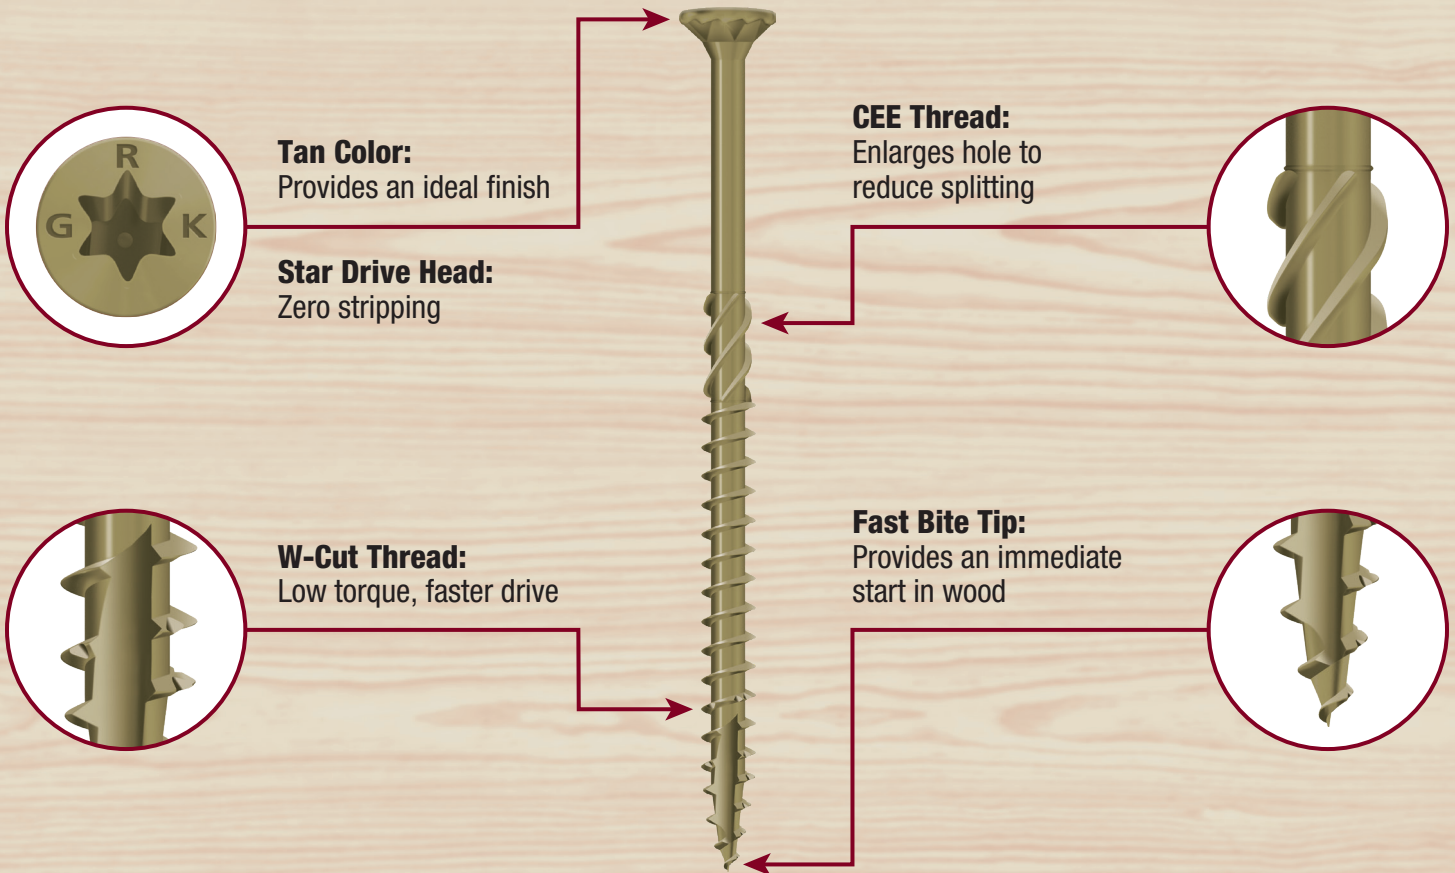

## Deck Elite – Fast Drive, Ideal Finish

### GRK Deck Elite Screws are designed for use in wood deck boards

- Provides a quick drive and clean finish in wood decking top boards
- Corrosion resistance guaranteed
  - Corrosion resistant coating:  
Lifetime guarantee against rust
  - Resists rust and keeps decks looking like new
- Package quantities cover up to 100 or 500 square foot decks\*

\* Coverage based on 16" spacing and may vary based on deck configuration