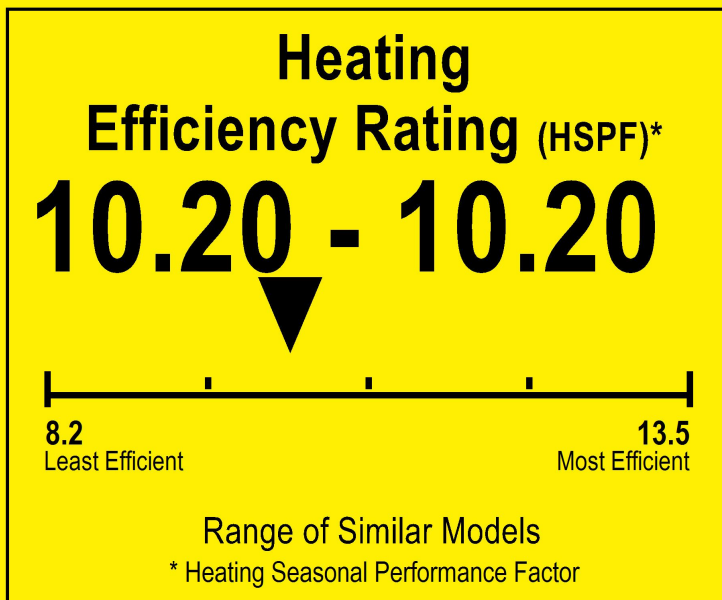

# ENERGYGUIDE

Heat Pump  
Cooling and Heating  
Split System

PIONEER  
Model YN030GMFI22M3E

 This system's efficiency ratings depend on the coil your contractor installs with this unit. The heating efficiency rating varies slightly in different geographic regions. Ask your contractor for details.