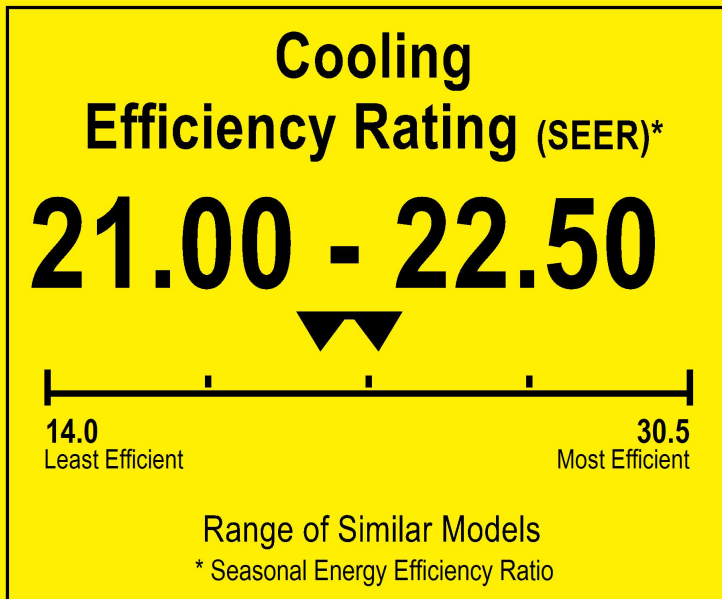

# ENERGYGUIDE

Heat Pump  
Cooling and Heating  
Split System

PIONEER  
Model YN030GMFI22M3E

 This system's efficiency ratings depend on the coil your contractor installs with this unit. The heating efficiency rating varies slightly in different geographic regions. Ask your contractor for details.