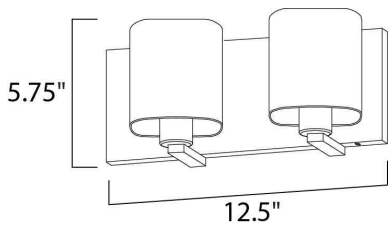

**PRODUCT DESCRIPTION**

Satin White bands of cased glass wrap around each lamp creating a soft ribbon of light. Back plates finished in Polished Chrome or Satin Nickel complement the majority of bath fittings.

**MEASUREMENTS**

DIMENSION : 12.5" W x 5.75" H x 5.5" Ext  
 MAX OAH : 12.5" W x 5.5" H  
 HANGING WEIGHT : 3.12 lb

**LAMPING**

INPUT VOLTAGE : 120V  
 LUMENS : 0 Rated  
 BULB : 2 x 60W (NOT INCLUDED), 60W Total  
 DIMMABLE : Dimmable