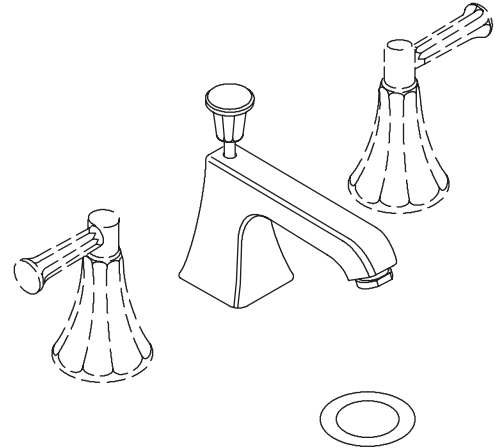

**WIDESPREAD LAVATORY FAUCET
K-454**

Features

- Brass construction
- Brass valve bodies
- Quarter-turn washerless ceramic disc valves
- Flexible connections for easy installation
- Pop-up drain with lift rod and tailpiece
- Cross or lever handles
- 5" (12.7 cm) spout reach
- Stationary spout
- For 8" (20.3 cm) or 16" (40.6 cm) centers
- 1.5 gallons (5.7 liters) per minute maximum flow rate

Product Specification

The two-handle widespread lavatory faucet shall be made of brass construction with brass valve bodies. Product shall have a maximum flow rate of 1.5 gallons (5.7 liters) per minute. Product shall feature quarter-turn washerless ceramic disc valves, flexible connections for easy installation, a 5" (12.7 cm) spout reach, stationary spout, cross or lever handles, and a pop-up drain with lift rod and tailpiece. Product shall be for 8" (20.3 cm) or 16" (40.6 cm) centers. Faucet shall be Kohler Model K-454-____-_____.

MEMOIRS®

Model	Description	Classic Lever ADA	Stately Faceted Lever ADA	Stately Deco Lever ADA
K-454-4C	Widespread lavatory faucet	<input type="checkbox"/> CP <input type="checkbox"/> Other_____		
K-454-4S	Widespread lavatory faucet		<input type="checkbox"/> CP <input type="checkbox"/> Other_____	
K-454-4V	Widespread lavatory faucet			<input type="checkbox"/> CP <input type="checkbox"/> Other_____