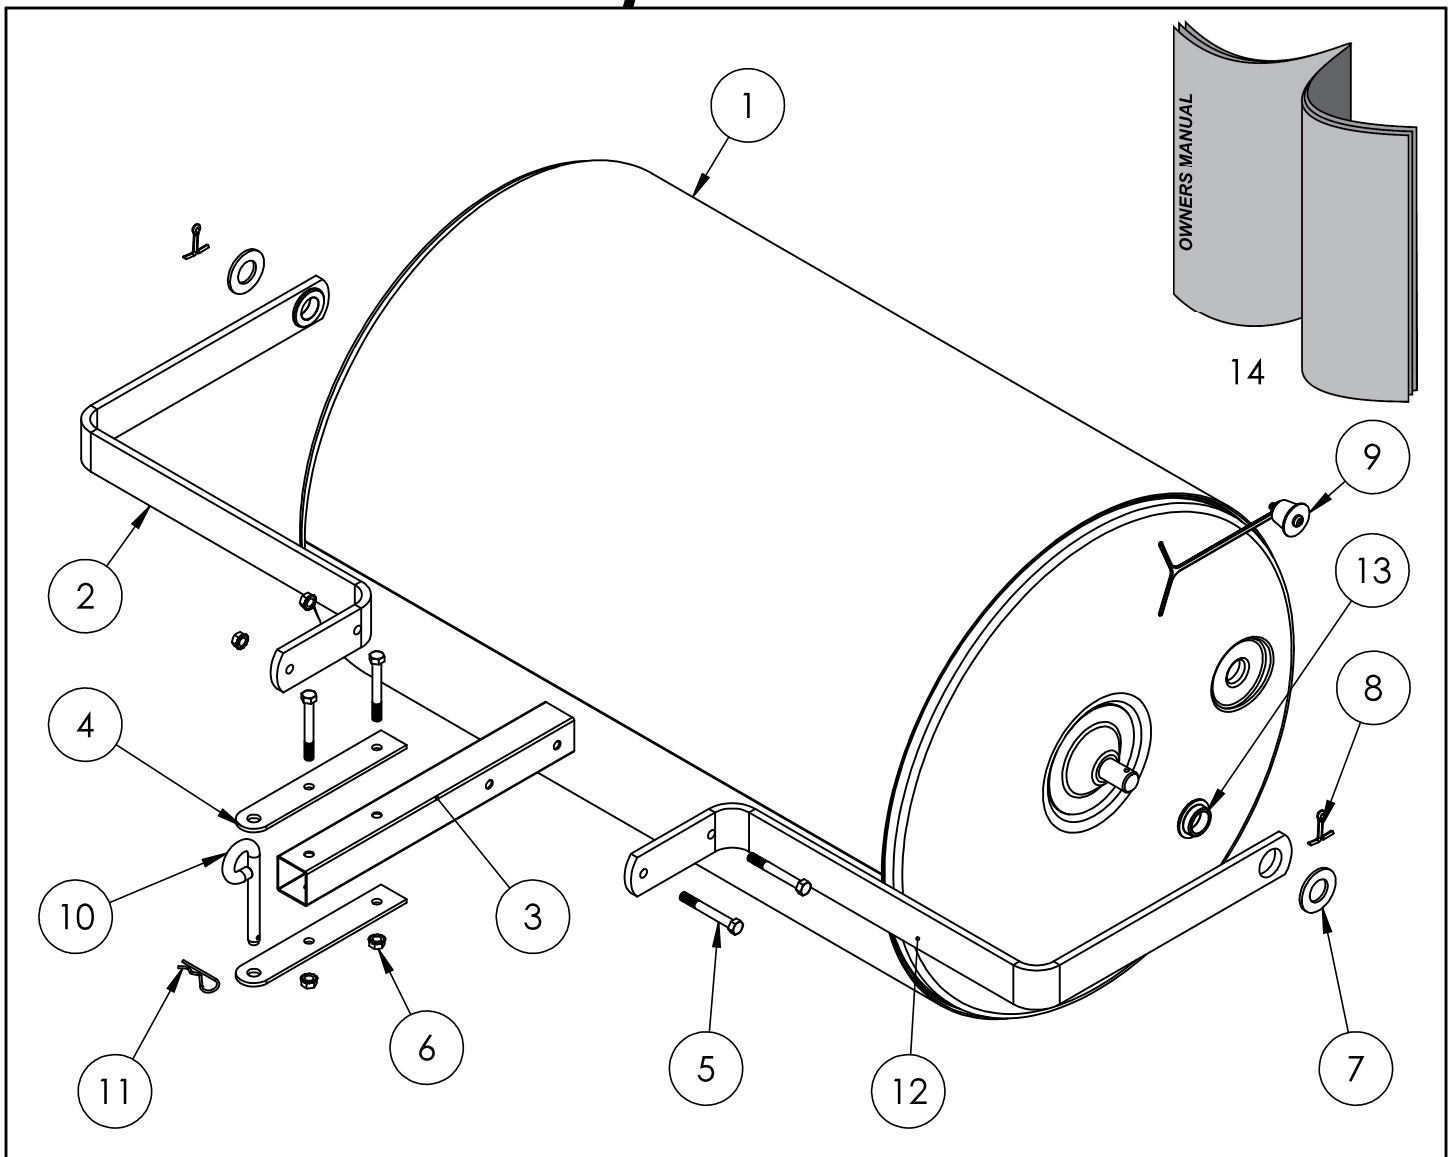

Repair Parts

ITEM NO.	PART NUMBER	DESCRIPTION	QTY.
1	504003	DRUM, ROLLER	1
2	6000830	SIDEBAR ASSEMBLY (INCLUDES ITEMS 12 & 13)	2
3	404381	TUBE, HITCH	1
4	404391	CLEVIS, HITCH	2
5	300055	HEX BOLT, 3/8-16 X 3"	4
6	300063	3/8-16 KEPS NUT	4
7	300076	WASHER, 1" SAE	2
8	300087	COTTER PIN, 3/16" X 1-1/2"	2
9	50401	PLUG, FLUSH	1
10	6000533	PIN, HITCH	1
11	300084	HAIRPIN COTTER, 0.093" X 2-5/16"	1
12	404372	SIDEBAR	N/A
13	304281	BUSHING, ROLLER	N/A
14	3040410	OWNERS MANUAL	1