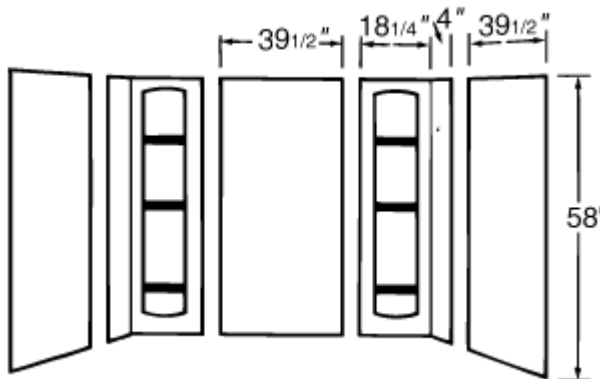

56 DURAWALL® Bathtub Walls

Thermoplastic ■ Deluxe

56 DURAWALL®

- Whirlpool or Bathtub up to 72" wide by 42" deep
- 5 Panels, Seamless Corners, 6 Shelves
- Available in White and Bone
- Adapt to Uneven Walls
- Can be Cut Out for Window
- Smooth Glossy Finish,
- Mildew Resistant
- Scuff Resistant, Uniform Color
- Easy to Clean
- DURATRIM™ Window Trim Kit Available

SPECIFICATIONS

Model No.	Color	UPC
56WHT	White	6 71031 00288 4
56BN	Bone	6 71031 00289 1

General: Furnish and install as shown on plans DURAWALL® Bathtub Walls, model 56, as manufactured by E.L. Mustee & Sons, Inc. The deluxe hi-impact Co/Poly wall system shall be five-piece construction with six formed shelves, and one-piece, seamless corner panels with overlapping edges and have uniform color throughout entire thickness. Color _____ (White, Bone).

Carton Contains: Center panel, two end panels, two corner panels and instructions. Carton is 39-3/4"x59"x4-3/4", weight 32 lbs., cubic feet 5.0.