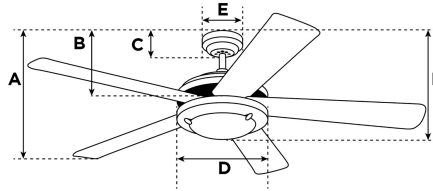

A. Top of Canopy to Bottom of Blades	9.4"
B. Top of Canopy to Bottom of Switch House	11"
C. Top of Canopy to Bottom of Canopy	2"
D. Width of Motor Housing.....	9.8"
E. Width of Canopy.....	5.9"
F. Top of Canopy to Bottom of Glass.....	14"