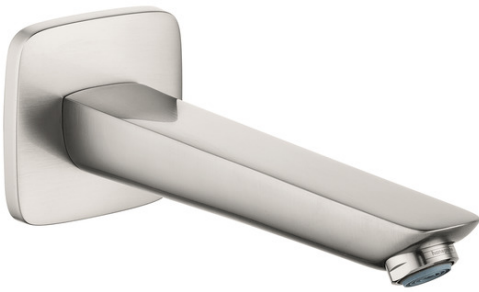

Logis

Logis Tub Spout

Finishes : **Brushed Nickel** Part no. : **71410821**

Description

Features

- Solid brass
- 1/2" female and 3/4" male adaptor included

Compliance

Product image