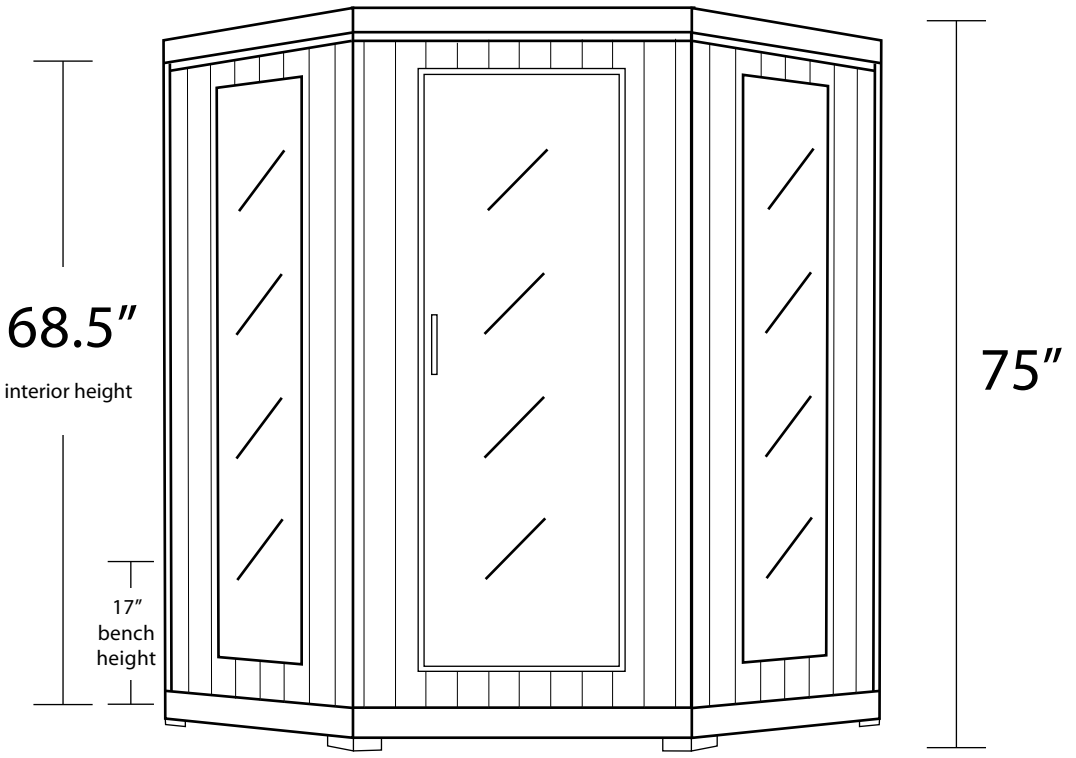

# 4 Person Corner Sauna

**BENCH DIMENSIONS:**  
Bench Depth: 17.7"  
Bench Width: 55.1"