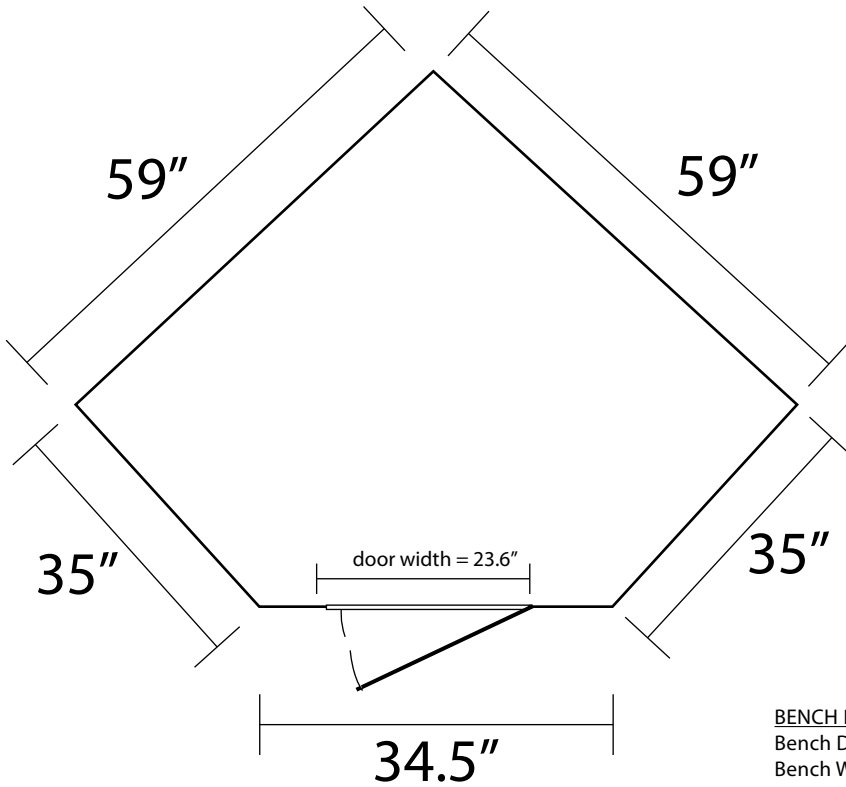

# 4 Person Corner Sauna

**BENCH DIMENSIONS:**  
Bench Depth: 17.7"  
Bench Width: 55.1"