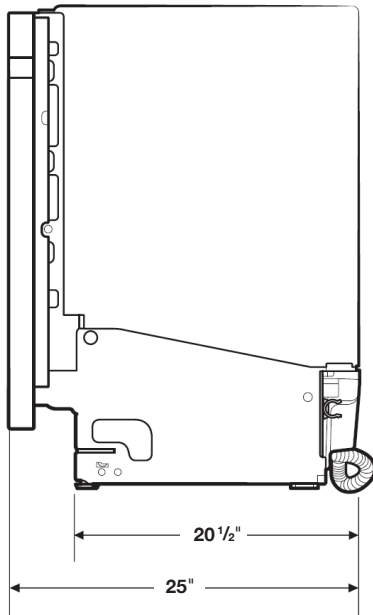

Dimensions

Side View

Rear View

Features

- 7 Wash Cycles: Auto, Normal, Heavy, Delicate, Express 60, Rinse Only, Self Clean
- 8 Options: Half-Load Wash (Lower Rack), Zone Booster (Left), Speed Booster, Hi-Temp Wash, Sanitize (Anti-bacterial – NSF), Delay Start, Control Lock, Smart Control (Wi-Fi App)
- AutoRelease™ Door
- Hidden Heat Element
- Stainless Steel Interior Tub

Convenience

- Child Lock
- Digital Water Leakage Sensor
- Third Rack with FlexTray™
- One-Touch Adjustable Racking System
- Silverware Basket
- Upper Rack: 2 Cup Shelves, 2 Adjustable Tines
- Lower Rack: Fold-Down Tines

Warranty

One (1) Year All Parts and Labor

Five (5) Year Limited on Printed Circuit Board and Interior Nylon Racks

Lifetime Limited Warranty on Stainless Steel Door Liner and Tub for Leakage

Product Dimensions & Weight (WxHxD)

Dimensions:
23⁷/₈" x 33⁷/₈" x 25"

Weight: 95 lbs.

Shipping Dimensions & Weight (WxHxD)

Dimensions:
26" x 34³/₄" x 29³/₄"

Weight: 101 lbs.

Color

Stainless Steel

Model

DW80M9960US

UPC Code

887276194172

Black Stainless Steel

DW80M9960UG

887276197838