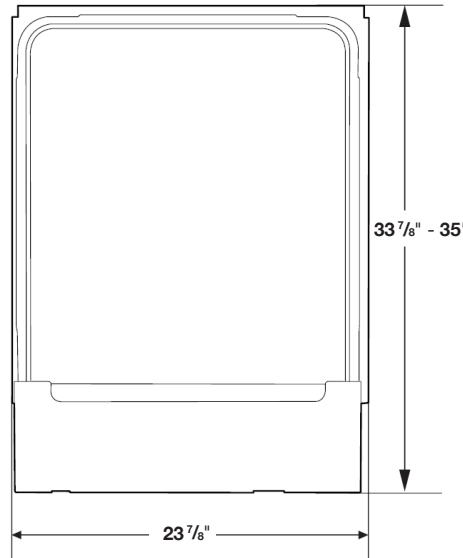

Dimensions

Side View

Rear View

Features

- 7 Wash Cycles: Auto, Normal, Heavy, Delicate, Express 60, Rinse Only, Self Clean
- 8 Options: Half-Load Wash (Lower Rack), Zone Booster (Left), Speed Booster, Hi-Temp Wash, Sanitize (Anti-bacterial – NSF), Delay Start, Control Lock, Smart Control (Wi-Fi App)
- AutoRelease™ Door
- Hidden Heat Element
- Stainless Steel Interior Tub

Convenience

- Child Lock
- Digital Water Leakage Sensor
- Third Rack with FlexTray™
- One-Touch Adjustable Racking System
- Silverware Basket
- Upper Rack: 2 Cup Shelves, 2 Adjustable Tines
- Lower Rack: Fold-Down Tines

Warranty

One (1) Year All Parts and Labor

Five (5) Year Limited on Printed Circuit Board and Interior Nylon Racks

Lifetime Limited Warranty on Stainless Steel Door Liner and Tub for Leakage

Product Dimensions & Weight (WxHxD)

Dimensions:
23⁷/₈" x 33⁷/₈" x 25"

Weight: 95 lbs.

Shipping Dimensions & Weight (WxHxD)

Dimensions:
26" x 34³/₄" x 29³/₄"

Weight: 101 lbs.

Color

Stainless Steel

Model

DW80M9960US

UPC Code

887276194172

Black Stainless Steel

DW80M9960UG

887276197838