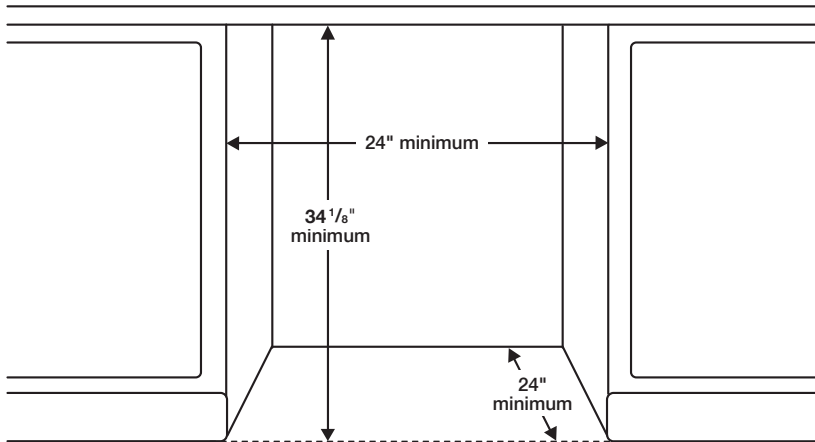

Convenience

- Child Lock
- Delay Start

DW80M9960

SAMSUNG

Samsung WaterWall™ Dishwasher

Installation Specifications

Dimensions

Side View

Dimensions:
23⁷/₈" x 33⁷/₈" x 25"

Weight: 95 lbs.

Shipping Dimensions & Weight (WxHxD)

Dimensions:
26" x 34³/₄" x 29³/₄"

Weight: 101 lbs.

Color

Stainless Steel

Model