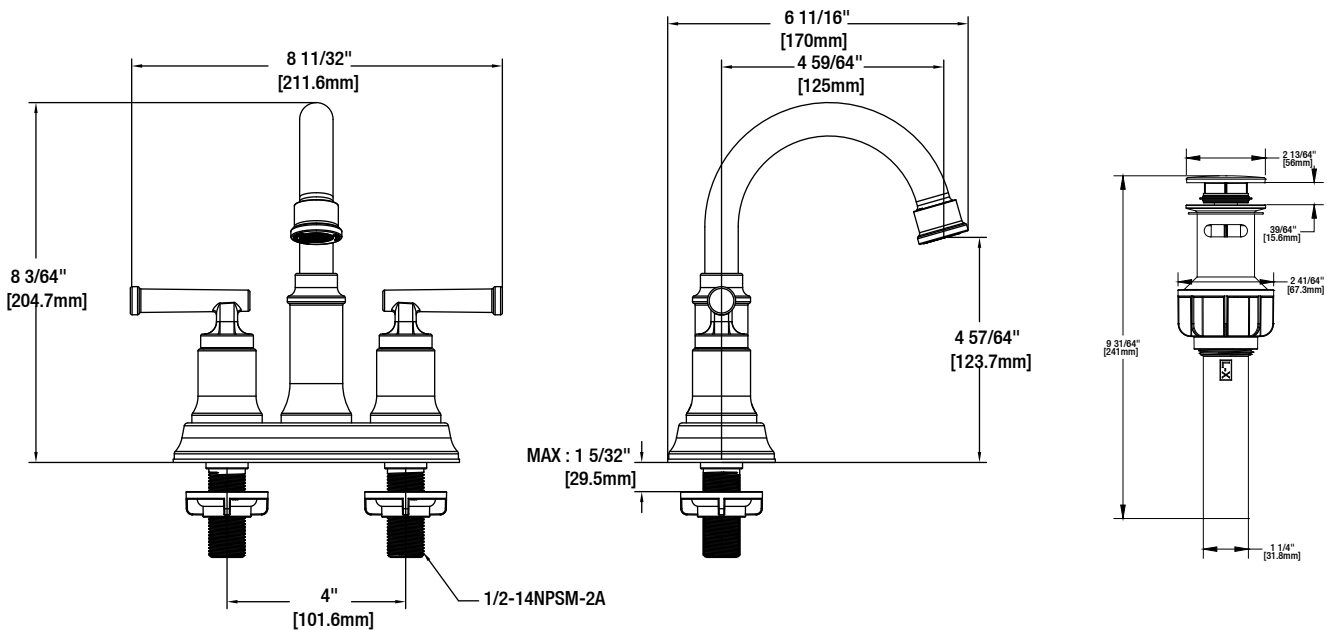

WARRANTY

- Limited Lifetime Warranty

Glacier Bay reserves the right to make changes in specifications and materials and to change and discontinue models, both without notice or obligation. Dimensions are for reference only.