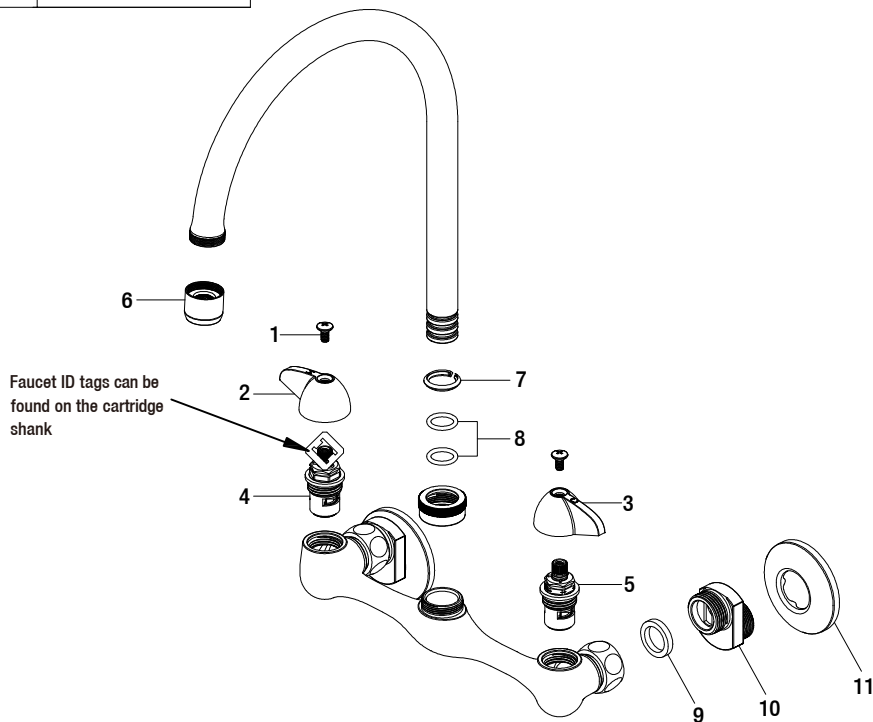

## Replacement Parts List

2-Handle Standard Kitchen Faucet in Chrome

MODEL	SKU #	FINISH
67735-0001	1000054809	Chrome

Many replacement parts can be purchased online or at your local store. Please use the table below to identify the part SKU number needed, go to [HOMEDEPOT.COM](http://HOMEDEPOT.COM), and check for online and store availability. If you can't find the part you are looking for, please call 1-855-HD-GLACIER

Part	Description	Part #	Internet SKU #	Store SKU #
1	Screw	RP50001		
2	Handle H	RP1007901		
3	Handle C	RP1008001		
4	Cartridge H	RP20070	<a href="#">301158188</a>	
5	Cartridge C	RP20071	<a href="#">301158183</a>	
6	Aerator	RP3024701		

Part	Description	Part #	Internet SKU #	Store SKU #
7	Clip	RP70106		
8	O-ring	RP60008		
9	Washer	RP64020		
10	Connector	RP70208		
11	Flange	RP8050801		