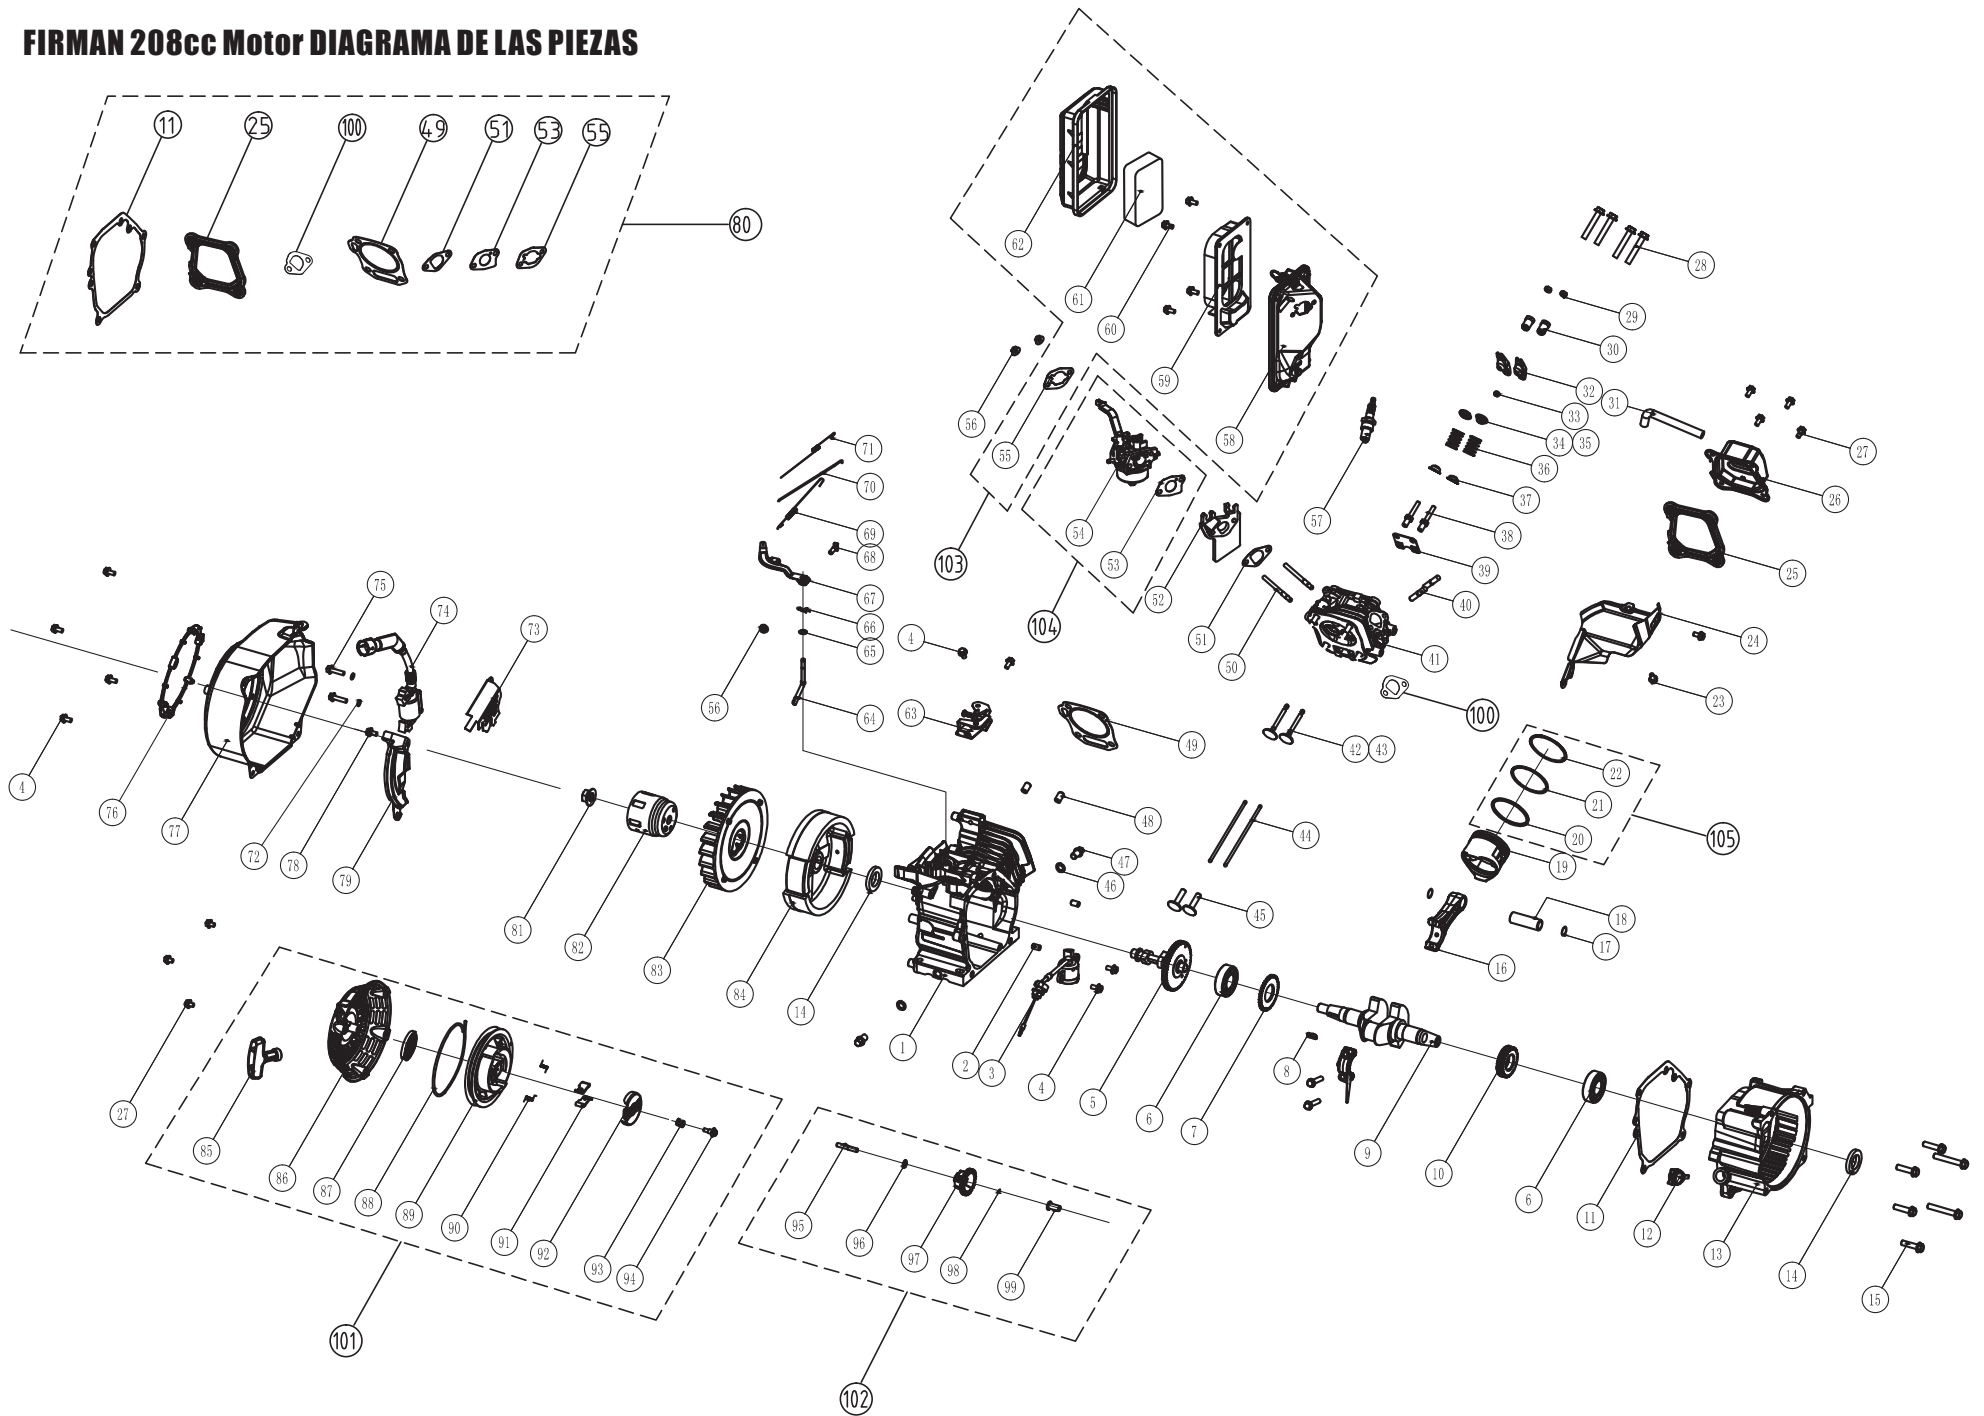

FIRMAN 208cc Motor DIAGRAMA DE LAS PIEZAS

PO3602 LISTA DE PIEZAS

NO.	Numero de Parte	Descripción	Qty.
1	336713500	FIRMAN 208cc Motor	1
2	336713501	Enchufe de la cubierta frontal 2	1
3	336713502	Enchufe de la cubierta frontal 1	1
4	336713503	Montaje del rotor	1
5	336713504	Montaje del estátor	1
6	336713505	Lámina de hierro externa	1
7	336713506	Cubierta trasera del motor	1
8	336713507	Tornillo M5X12	3
9	336713508	Tornillo M8X252	1
10	336713509	Arandela Ø8	3
11	336713510	Arandela grande Ø8	1
12	336713511	Tornillo M6X179	4
13	336713512	Arandela Ø6	4
14	336713513	Arandela plana Ø6	4
15	336713514	cable a tierra	1
16	336713515	Tornillo M6X12	11
17	336713516	Arandela dentada externa Ø6	1
18	336713517	Tuerca M6	1
19	336713518	AVR	1
20	336713519	Tornillo M5X16	2
21	336713520	GB/T 9074.17 M5×16	2
22	336713521	Tapa de la cubierta trasera del motor	1
23	336713522	Cable a tierra	1
24	336713523	Terminal de cableado	1
25	336713524	M5X16	1
26	336713525	Placa a presión de cepillo de carbono	1
27	336713526	Montaje de cepillo de carbono	1
28	336713527	Soporte del filtro de aire	1
29	336713528	Tornillo hexagonal M6X8	1
30	336713529	Placa fija del silenciador A	1
31	336713530	Placa fija del silenciador B	1
32	336713531	Tornillo M8X20	3
33	336713532	Junta del tubo de escape	1
34	336713533	Arandela pequeña Ø8	2
35	336713534	Tuerca M8	2
36	336713535	Ensamblaje del silenciador	1
37	336713536	Extintor de chispas	1
38	336713537	Placa a presión del extintor de chispas	1
39	336713538	M5X14	2
40	336713539	Manguera	1
41	336713540	Abrazadera Ø8×6	3
42	336713541	Ensamblaje del depósito de combustible	1
43	336713542	Amortiguador del depósito de combustible	4
44	336713543	Junta del anillo amortiguador del depósito de combustible	4
45	336713544	Tornillos M6x20	4
46	336713545	Monitor del nivel de aceite	1
47	336713546	Tornillo M5X10	2
48	336713547	Panel de visualización del nivel de combustible	1
49	336713548	Montaje de la red del filtro de combustible	1
50	336713549	Montaje del tapón del depósito de combustible	1
51	336713550	Manguera de combustible	1