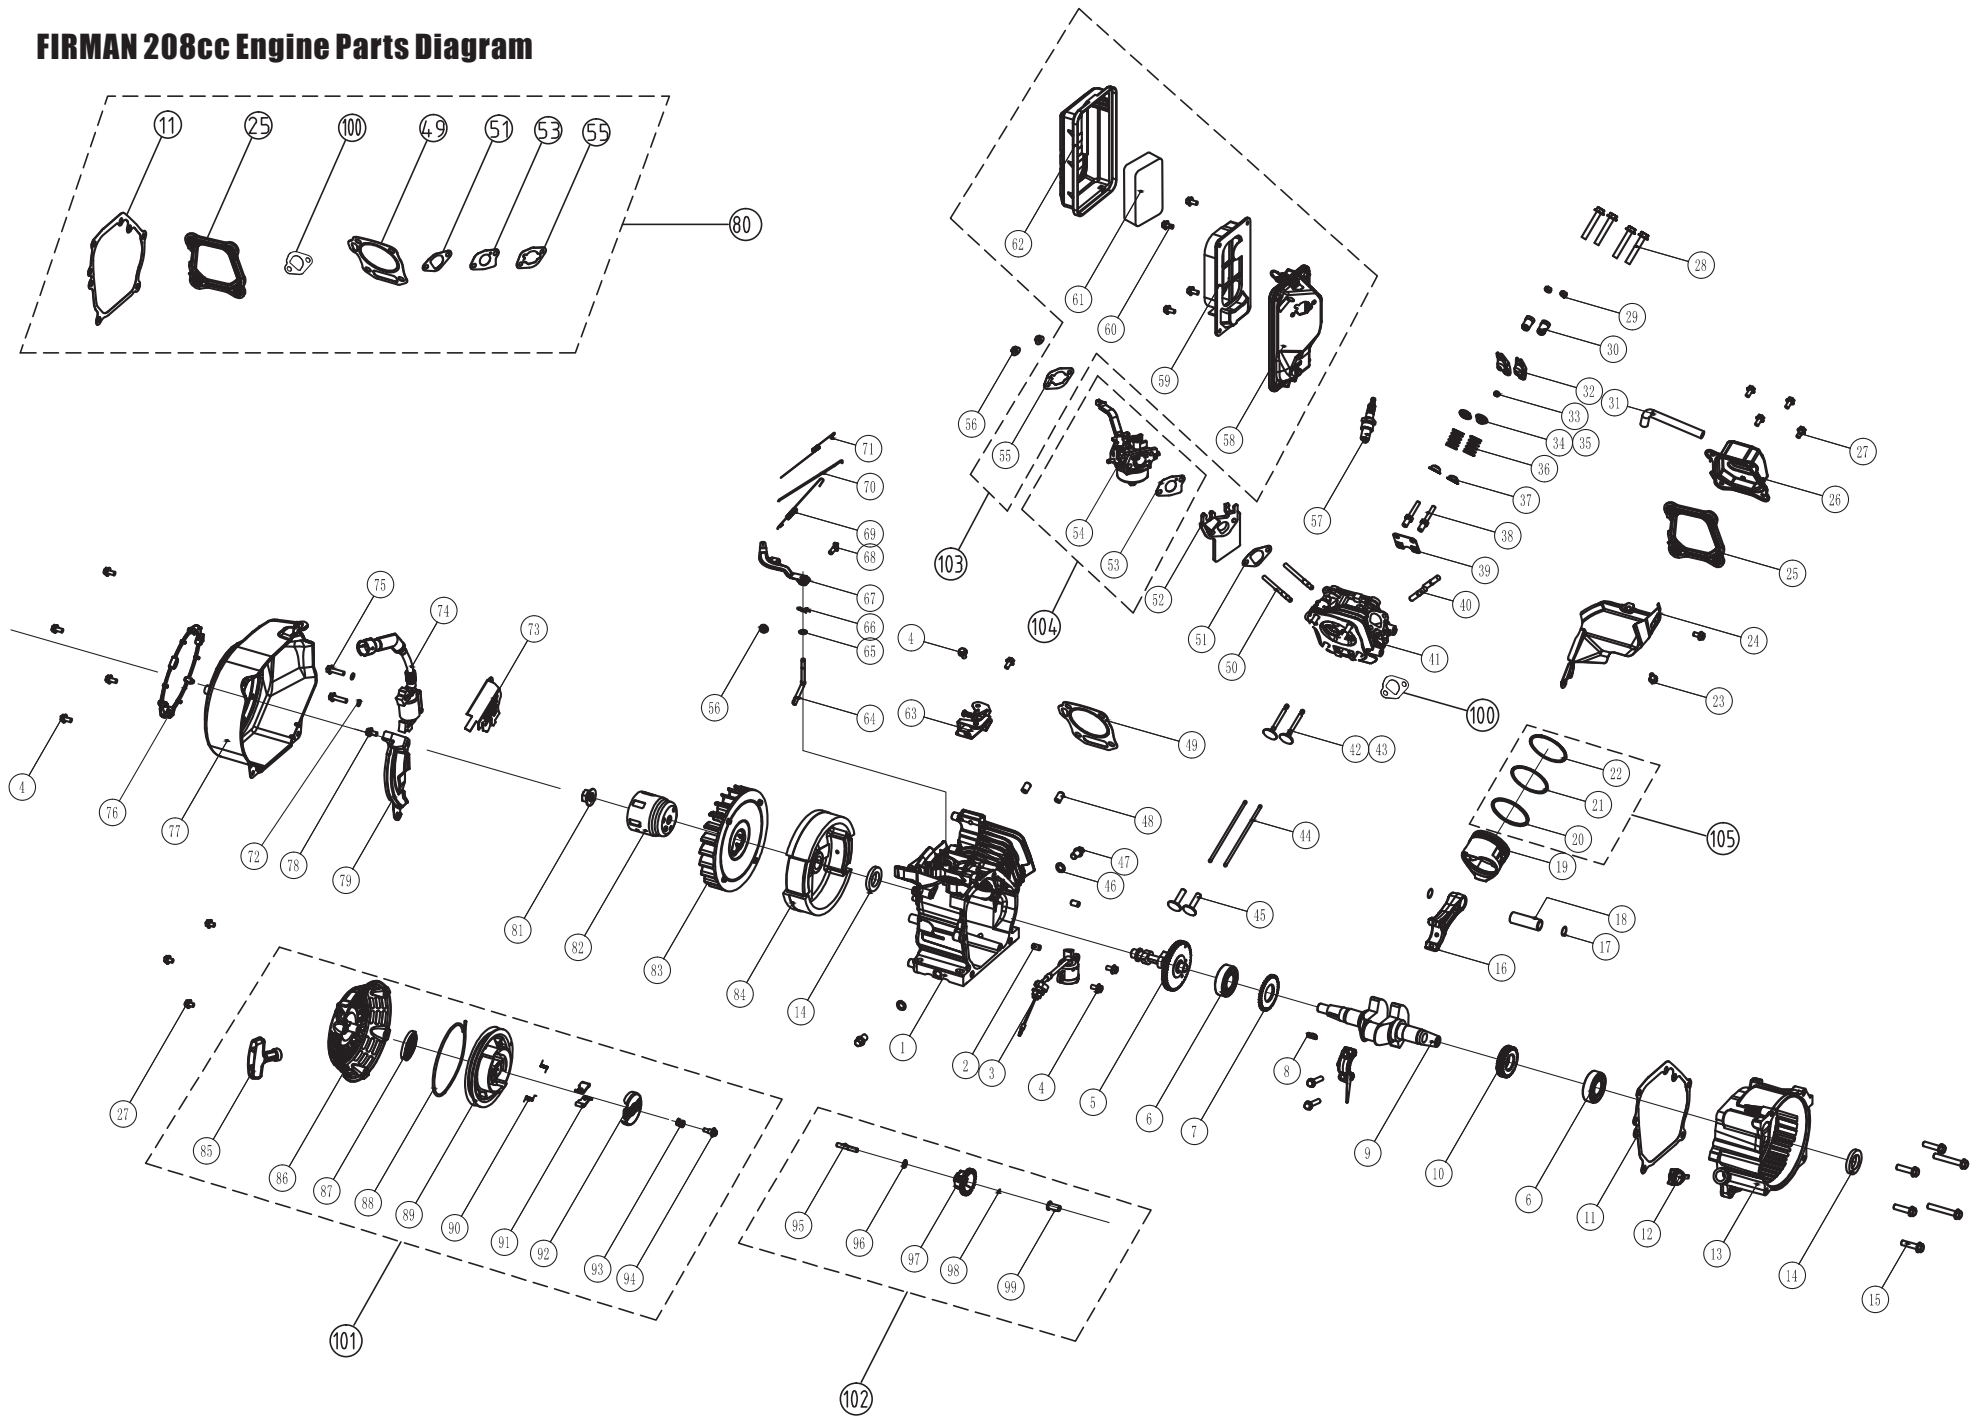

FIRMAN 208cc Engine Parts Diagram

P03602 Parts List

NO.	Part Number	Description	Qty.
1	336713500	FIRMAN 208cc Engine	1
2	336713501	Rubber Cap 2	1
3	336713502	Rubber Cap1	1
4	336713503	Rotor Assy	1
5	336713504	Stator Assy	1
6	336713505	Stator Cover	1
7	336713506	Generator End Cover	1
8	336713507	Flange Bolt M5×12	3
9	336713508	Flange Bolt M8×252	1
10	336713509	Lock Washer Ø8	3
11	336713510	Flat Washer Ø8	3
12	336713511	Flange Bolt M6×179	4
13	336713512	Lock Washer Ø6	4
14	336713513	Flat Washer Ø6	4
15	336713514	Ground Wire	1
16	336713515	Flange Bolt M6×12	11
17	336713516	Star Washer Ø6	1
18	336713517	Nut M6	3
19	336713518	AVR	1
20	336713519	Flange Bolt M5×16	2
21	336713520	Bolt & washer Assemblies	2
22	336713521	Generator End Cover Cap	1
23	336713522	Ground Wire	1
24	336713523	Terminal Block	1
25	336713524	Bolt & washer Assemblies	1
26	336713525	Carbon Brush Holder	1
27	336713526	Carbon Brush Assembly	1
28	336713527	Air Cleaner Bracket	1
29	336713528	Flange Bolt M6×8	1
30	336713529	Muffler Fixed Plate A (small)	1
31	336713530	Muffler Fixed Plate B (big)	1
32	336713531	Flange Bolt M8×20	3
33	336713532	Muffler Gasket	1
34	336713533	Flat Washer Ø8	2
35	336713534	Nut M8	2
36	336713535	Muffler Assembly	1
37	336713536	Arrester, Spark	1
38	336713537	Holder, Spark Arrester	1
39	336713538	Screw&washer Assy M5×14	2
40	336713539	Formed Vapor Hose	1
41	336713540	Clamp Ø8×6	3
42	336713541	Fuel Tank Assy.	1
43	336713542	Grommet, Fuel Tank	4
44	336713543	Washer Tank Buffer	4
45	336713544	Flange Bolt M6×20	4
46	336713545	Fuel Gauge Assy.	1
47	336713546	Screw M5×10	2
48	336713547	Fuel Gauge Display	1
49	336713548	Fuel Filter, Wire Mesh	1
50	336713549	Fuel Cap	1
51	336713550	Hose, Fuel	1

NO.	Part Number	Description	Qty.
52	336713551	Fuel Valve	1
53	336713552	Guard, Muff.	1
54	336713553	Frame	1
55	336713554	Axle Pin	2
56	336713555	Wheel	2
57	336713556	Cotter Pin	1
58	336713557	Rubber, Support	2
59	336713558	Nut M8	12
60	336713559	Flange Bolt M8×16	2
61	336713560	Support Leg	1
62	336713561	Flange Bolt M6×25	2
63	336713562	Isolator A	2
64	336713563	Isolator B	2
65	336713564	Grommet	1
66	336713565	Screw M5×14	2
67	336713566	Control Box	1
68	336713567	Nut M3	2
69	336713568	Nut M4	8
70	336713569	Screw&washer Assy M4×8	5
71	336713570	Multi Meter	1
72	336713571	Control Panel	1
73	336713572	Engine Switch	1
74	336713573	Outlet Cover L5-30R	1
75	336713574	Outlet Cover TT-30R	1
76	336713575	Outlet Cover 5-20R	1
77	336713576	Flange, Bolt M5×16	1
78	336713577	Nut M5	1
79	336713578	Nut M5	1
80	336713579	Flat Washer Ø5	2
81	336713580	External Star Washer Ø5	1
82	336713581	Grommet	1
83	336713582	Sleeve	1
84	336713583	Receptacle L5-30R	1
85	336713584	Receptacle TT-30R	1
86	336713585	Circuit Breaker Amp 20A	1
87	336713586	Circuit Breaker Amp 30A	1
88	336713587	Grommet	1
89	336713588	Receptacle Duplex 5-20R	1
90	336713589	Screw&washer Assy M5×38	1
91	336713590	Cotter Pin	1
92	336713591	Flat Washer(Ø8.2×Φ17×0.8)	1
93	336713592	Bracket, Handle	1
94	336713593	Flange Bolt M8×45	2
95	336713594	Pin, Handle	1
96	336713595	Handle	1
97	336713596	Grip, Handle	1
98	336413500	Control Panel Assy.	1
99	336413501	Portability Kit	1
100	336413502	Rotor And Stator Set	1
101	336413503	Spark Arrester Kit	1
102	336413508	Handle Assembly	1
103	336413509	Support Leg Assembly	1