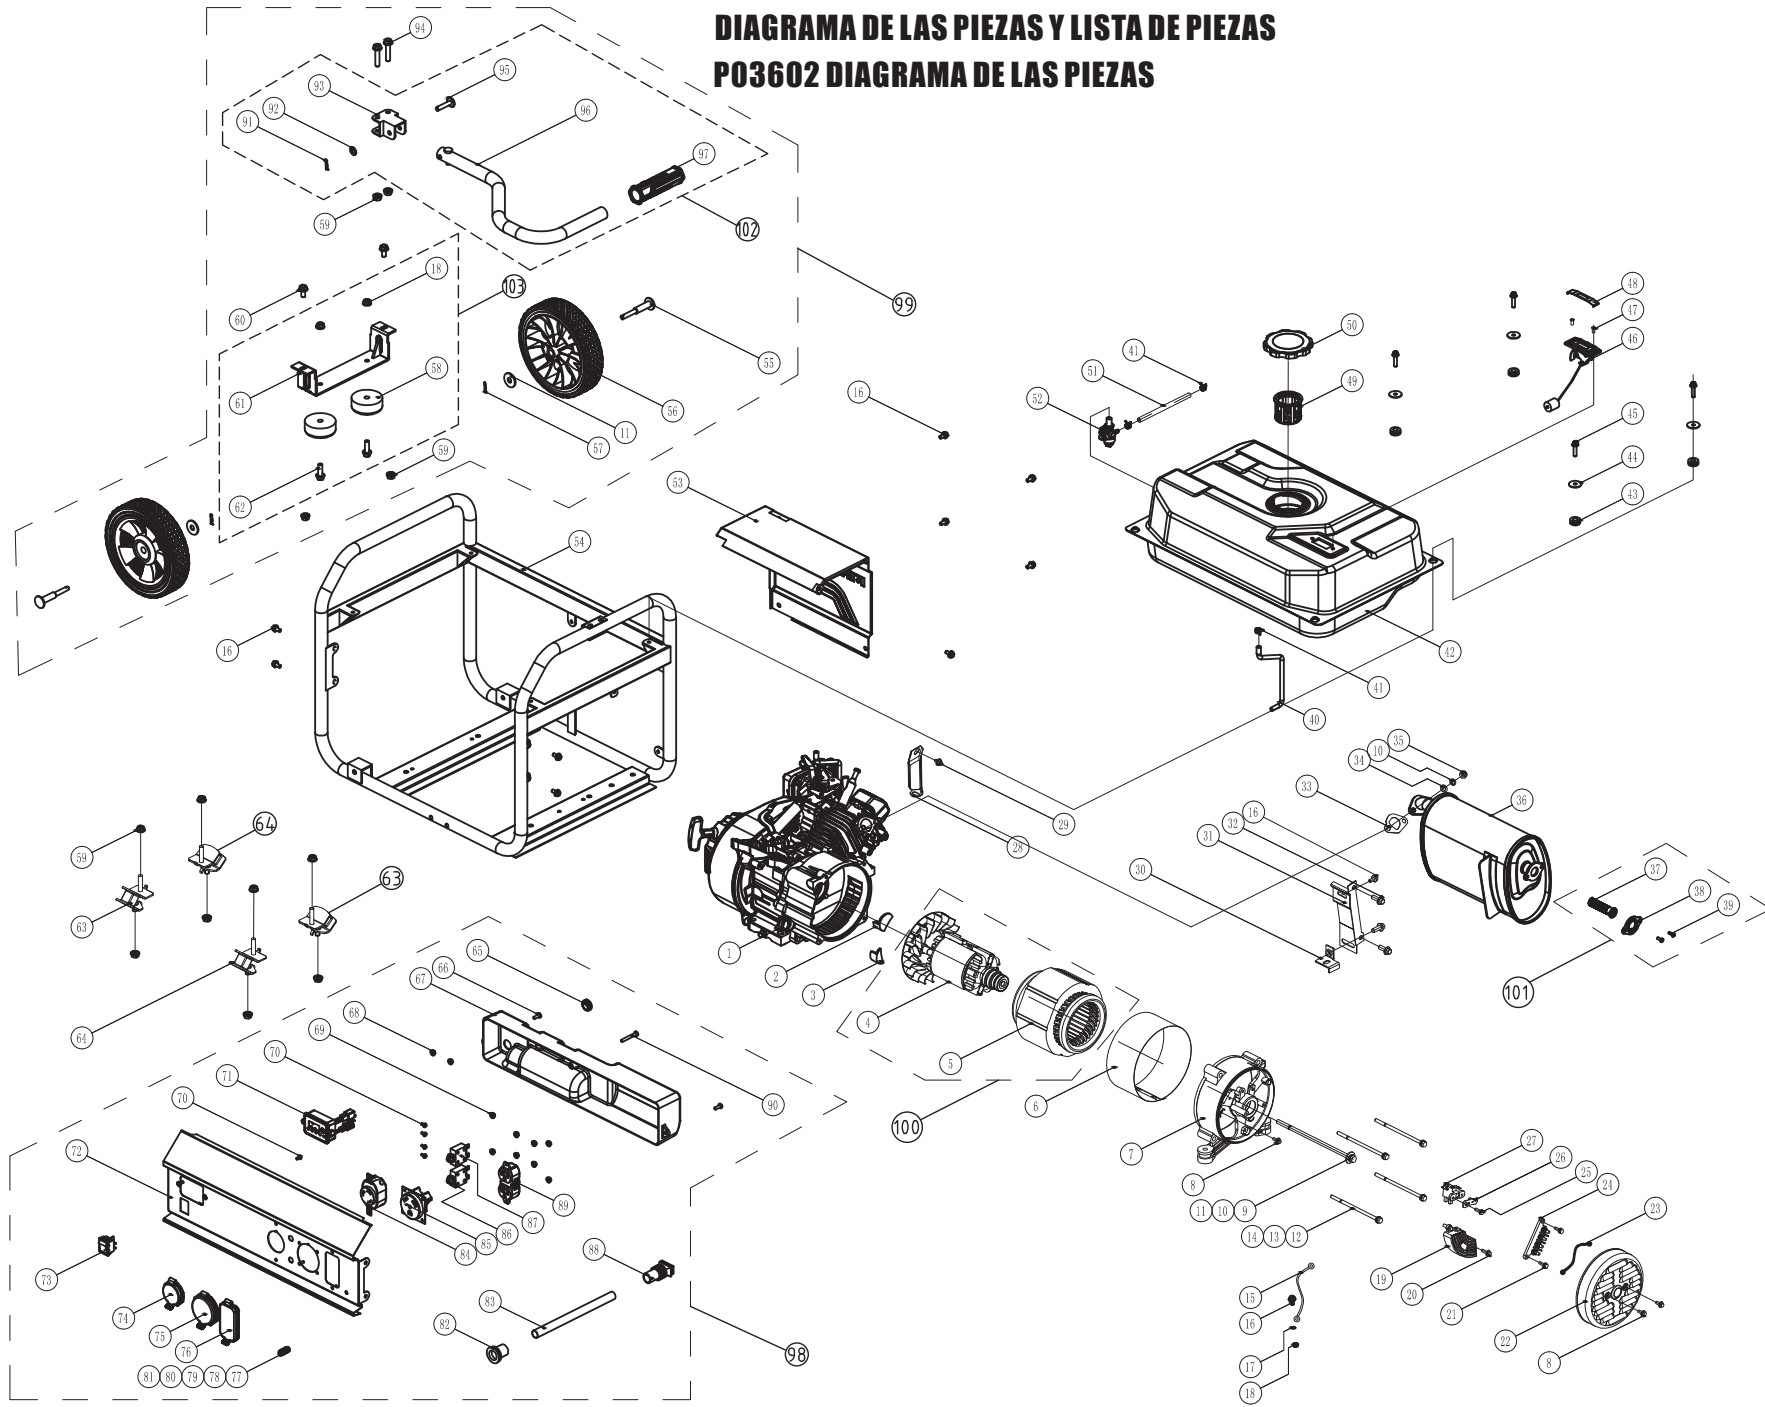

FIRMAN 208cc Engine Parts List

NO.	Part Number	Description	Qty.
1	336723500	Crankcase Subassembly.	1
2	336723501	Locating Pins	2
3	336723502	Sensor, Engine Oil	1
4	336723503	Flg. Bolt M6×12	8
5	336723504	Camshaft Assy.	1
6	336723505	Bearing	2
7	336723506	Gear, Crankshaft	1
8	336723507	Woodruff Key	1
9	336723508	Crankshaft	1
10	336723509	Gear, Drive	1
11	336723510	Gasket, Crankcase	1
12	336723511	Oil Dipstick Assy	1
13	336723512	Cover, Crankcase	1
14	336723513	Seal, Oil	2
15	336723514	Flg. Bolt M8×32	6
16	336723515	Rod, Connecting	1
17	336723516	Clip, Piston Pin	2
18	336723517	Pin, Piston	1
19	336723518	Piston	1
20	336723519	Ring Set, Oil	1
21	336723520	Ring, The Second	1
22	336723521	Ring, The First	1
23	336723522	Flg. Bolt M6×8	3
24	336723523	Air Guide Lower	1
25	336723524	Gasket, Cylinder Head Cover	1
26	336723525	Cover Subassembly, Cylinder Head	1
27	336723526	Flg. Bolt M6×15	7
28	336723527	Flg. Bolt M8×55	4
29	336723528	Nut, Valve Lock	2
30	336723529	Nut Valve Adjusting	2
31	336723530	Breather Tube	1
32	336723531	Rocker, Valve	2
33	336723532	Rotator, Valve	1
34	336723533	Retainer, Intake Valve	1
35	336723534	Retainer, Exhaust Valve	1
36	336723535	Spring, Valve	2
37	336723536	Oil Seal, Valve	2
38	336723537	Bolt, Valve Adjusting	2
39	336723538	Plate Subassembly, Lifter Stopper	1
40	336723539	Exhaust Valves Stud Bolt	2
41	336723540	Head Subassembly, Cylinder	1
42	336723541	Valve, Intake	1
43	336723542	Valve, Exhaust	1
44	336723543	Push Rod	2
45	336723544	Tappet, Valve	2
46	336723545	Washer, Drain Bolt	2
47	336723546	Bolt, Drain Plug	2
48	336723547	Locating Pins	2
49	336723548	Gasket, Cylinder Head	1
50	336723549	Stud, Intake	2
51	336723550	Gasket, Inlet	1
52	336723551	Plate, Carburetor Insulator	1
53	336723552	Gasket, Carburetor	1

NO.	Part Number	Description	Qty.
54	336723553	Carburetor	1
55	336723554	Gasket., Air Cleaner	1
56	336723555	Nut M6	3
57	336723556	Spark Plug	1
58	336723557	Elbow, Air Cleaner	1
59	336723558	Clapboard	1
60	336723559	Mounting Bolt, Air Cleaner	4
61	336723560	Element, Air Cleaner	1
62	336723561	Cover, Air Cleaner	1
63	336723562	Control Assembly	1
64	336723563	Shaft, Governor Arm	1
65	336723564	Rocker Shim	1
66	336723565	Pin, Shaft	1
67	336723566	Arm, Governor	1
68	336723567	Bolt, Governor Arm	1
69	336723568	Spring, Governor Arm	1
70	336723569	Rod, Governor	1
71	336723570	Spring, Throttle Return	1
72	336723571	Retainer, Diode	1
73	336723572	Wind Deflectors	1
74	336723573	Ignition Coil	1
75	336723574	Flg. Bolt M6×25	2
76	336723575	Protect Circle	1
77	336723576	Fan Cover Comp	1
78	336723577	Flg. Bolt M6×20	1
79	336723578	Air Guide, Right Side	1
80	336423505	Gasket Set	1
81	336723580	Locknut	1
82	336723581	Pulley,starter	1
83	336723582	Cooling Fan	1
84	336723583	Flywheel Comp	1
85	336723584	Grip,starter	1
86	336723585	Case Comp.,recoil Starter	1
87	336723586	Spring,starter Return	1
88	336723587	Cord	1
89	336723588	Pulley,recoil Starter	1
90	336723589	Spring,patchet	2
91	336723590	Patchet,starter	2
92	336723591	Pawl Guide	1
93	336723592	Clip Sprg.,pawl Guide	1
94	336723593	Screw,pawl Guide	1
95	336723594	Gov.,gear Shaft	1
96	336723595	Inner Washer,gear	1
97	336723596	Gear, Governor	1
98	336723597	Clip, Governor Gear	1
99	336723598	Bushing, Governor Gear	1
100	336713532	Auspuffdichtung	1
101	336423500	Recoil Starter Set	1
102	336423501	Governing Gear Set	1
103	336423502	Air Cleaner Set	1
104	336423503	Carburetor Set	1
105	336423504	Piston Rings Set	1

DIAGRAMA DE LAS PIEZAS Y LISTA DE PIEZAS P03602 DIAGRAMA DE LAS PIEZAS