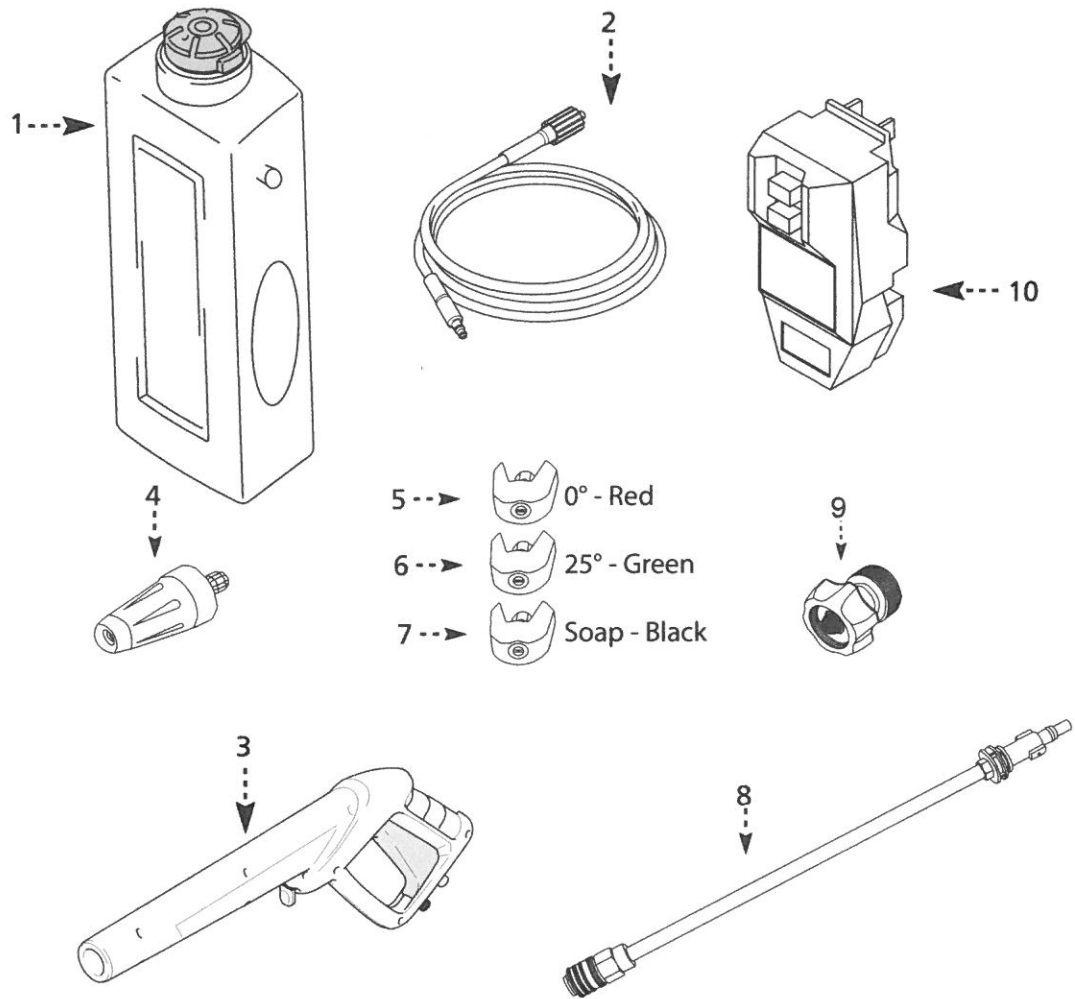

# REPLACEMENT PARTS

Pos.	Description	Part Number	Qty.
1	Detergent Tank	PW3440710	1
2	Hose (QC)	PW4220660	1
3	Spray Gun	PW4100781	1
4	Rotary Nozzle	PW4220680	1
5	Quick Connect Nozzle 0° - Red	PW4220700	1
6	Quick Connect Nozzle 25° - Green	PW4220710	1
7	Quick Connect Nozzle Soap - Black	PW4220690	1
8	Lance	PW4220720	1
9	Garden Hose Adapter	PW3084210	1
10	GFCI Assembly	PW3084330	1

## Pump Spare Part Kits

Water Seals & Valves	PW4220640	1
Pre-Assembly TSS	PW4220730	1
O-Ring Kit	PW909104K	1

Order at: [www.arbluerclean.com](http://www.arbluerclean.com) / 1-866-235-512