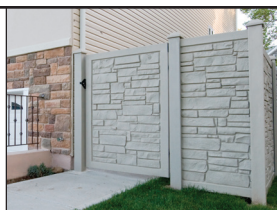

### Engineered Gates

Puertas Reforzadas

Both EcoStone and Ashland gates come in 6' heights and 3', 4', 5', or 6' widths and can be double hung to create 7', 8', 9', 10', or 12' openings. Gates come with hinges, latch, and striker rod. Optional drop rod sold separately.