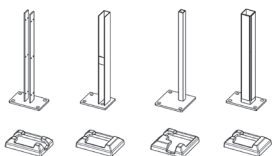

### Engineered Gates

Puertas Reforzadas

Both EcoStone and Ashland gates come in 6' heights and 3', 4', 5', or 6' widths and can be double hung to create 7', 8', 9', 10', or 12' openings. Gates come with hinges, latch, and striker rod. Optional drop rod sold separately.

Fabricamos puertas en los diferentes modelos; EcoStone y Ashland. Ofrecemos puertas de 6' de altura y 3', 4', 5', 6' de ancho. Pueden instalar dos puertas lado a lado para aperturas de 7', 8', 9', 10', 11', o 12'. Tambien puede adquirir por un precio adicional una ancla de acero.

3' Gate: GT72X36E

4' Gate: GT72X48E

5' Gate: GT72X60E

6' Gate: GT72X72E

### Concrete Surface Mounting

Soporte de Acero para Installation Sobre Concreto

Mounting brackets can be used to install SimTek Fence on top of a concrete retaining wall or a flat concrete surface. A decorative skirt is used to cover the base of the mounting bracket.