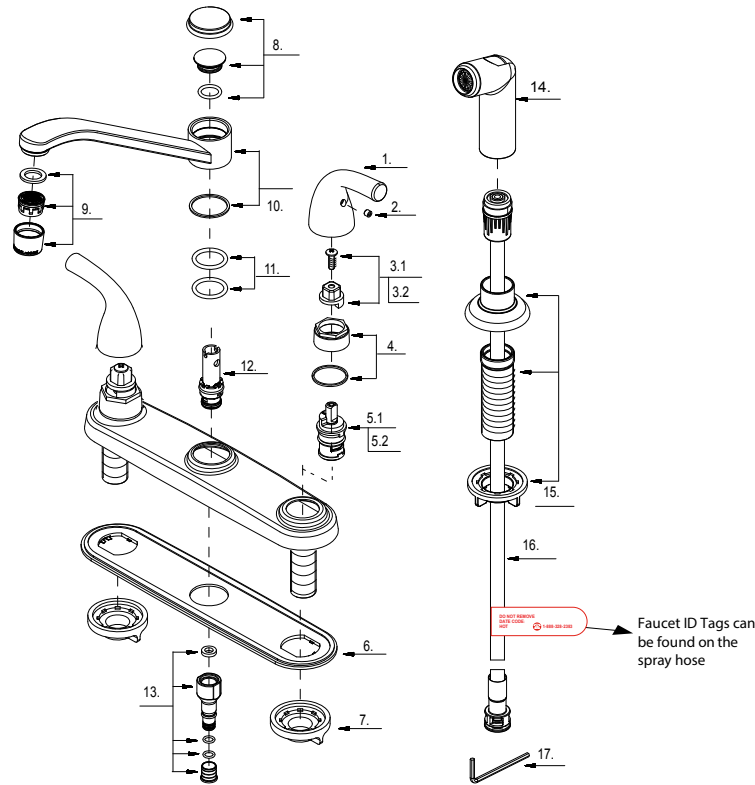

Glacier Bay 2-Handle Joss Side Sprayer Kitchen Faucet with Ceramic Disc Cartridge and Deck Plate

MODEL	STORE SKU#	FINISH
F8FA0041CP	808394	Chrome

Part	Description	Part Number
1	Metal Handle	A069681
2	Screw	A008005
3.1	Handle Adaptor-Cold	A66D574C
3.2	Handle Adaptor-Hot	A66D574H
4	Bonnet & Washer	A663631
5.1	Ceramic Disc Cartridge -Cold	A507104N
5.2	Ceramic Disc Cartridge -Hot	A507103N
6	Gasket	A011125
7	Mounting Nut	A504023
8	Spout Trim Cap	A663163N

Part	Description	Part Number
9	Aerator	A500197N-54
10	Spout Set	A66D585N
11	O-Ring Set (7/8" ID * 1-1/8" OD)	A668000N
12	Spray Diverter w/Vacuum Breaker	A501018N
13	Sealing kit	A66G352N
14	Side Spray	A503002N
15.	Spray Holder Assembly(3-15/16" L)	A220008
16	Spray Hose	A511008
17	Hex Wrench (H2.5 * 19 mm L * 53 mm L)	A031000NI

*Specify Finish

Many replacement cartridges, aerators, and drain assemblies can be purchased at your local The Home Depot store or online at HOMEDEPOT.COM

To Order Parts Call: 1-855-HD-GLACIER