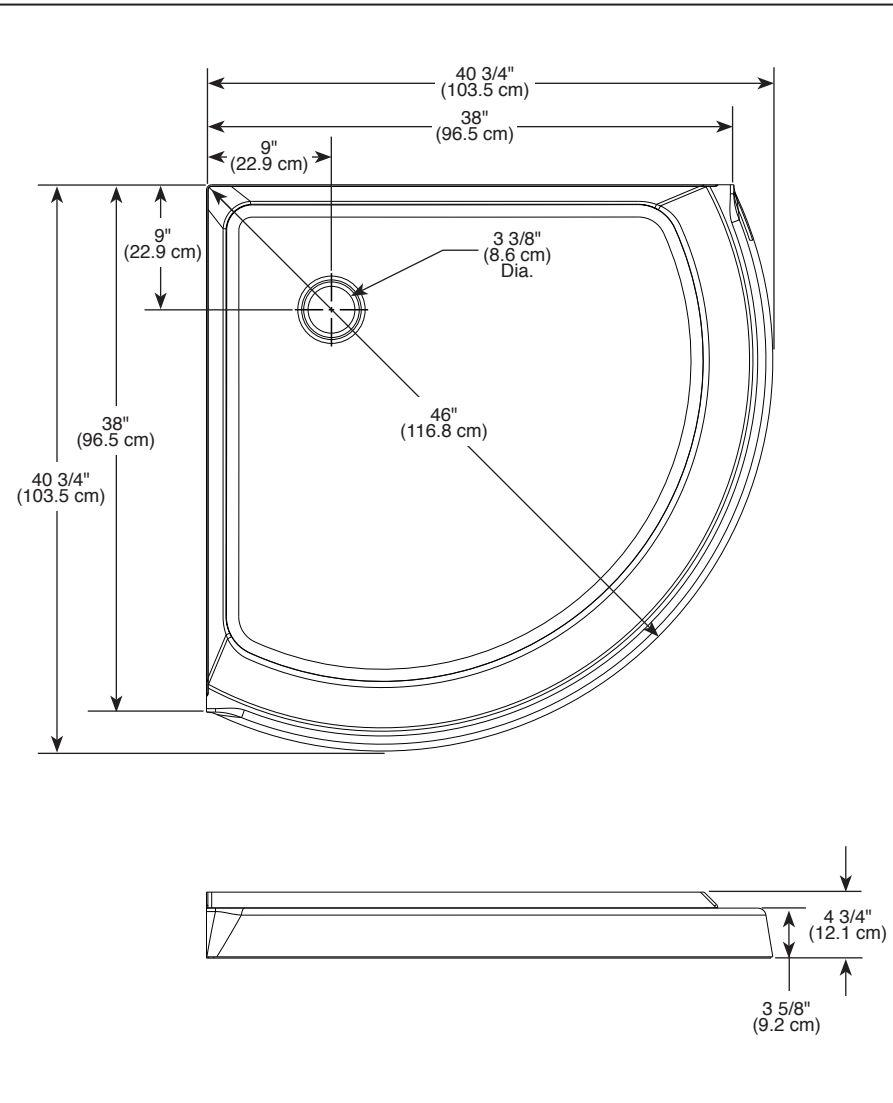

see what Delta can do™

38" ROUND SHOWER BASE

- Made with High-Gloss ProCrylic™ Material
- Uses Standard Shower Drain with 4 1/4" Strainer
- Textured Bottom

COLOR/FINISH:

- White

WARRANTY:

- Delta® Tubs, Shower Bases, and Walls – 10 years from the date of purchase; or for commercial purchasers, 1 year from the date of purchase.
- Delta® Glass and Frameless Shower Enclosures and Shower Doors – 5 years from the date of purchase; or for commercial purchasers, 1 year from the date of purchase.
- Peerless® Tubs, Shower Bases, Shower Enclosures, and Walls – 3 years from the date of purchase; or for commercial purchasers, 1 year from the date of purchase.
- All Other Tubs, Shower Bases, Shower Enclosures, and Walls – 1 year from the date of purchase for the original consumer purchaser and commercial purchaser.

COMPLIES WITH:

- CSA B45.5/IAPMO Z124

GREENGUARD Certified products are certified to GREENGUARD standards for low chemical emissions into indoor air during product usage. For more information, visit ul.com/gg