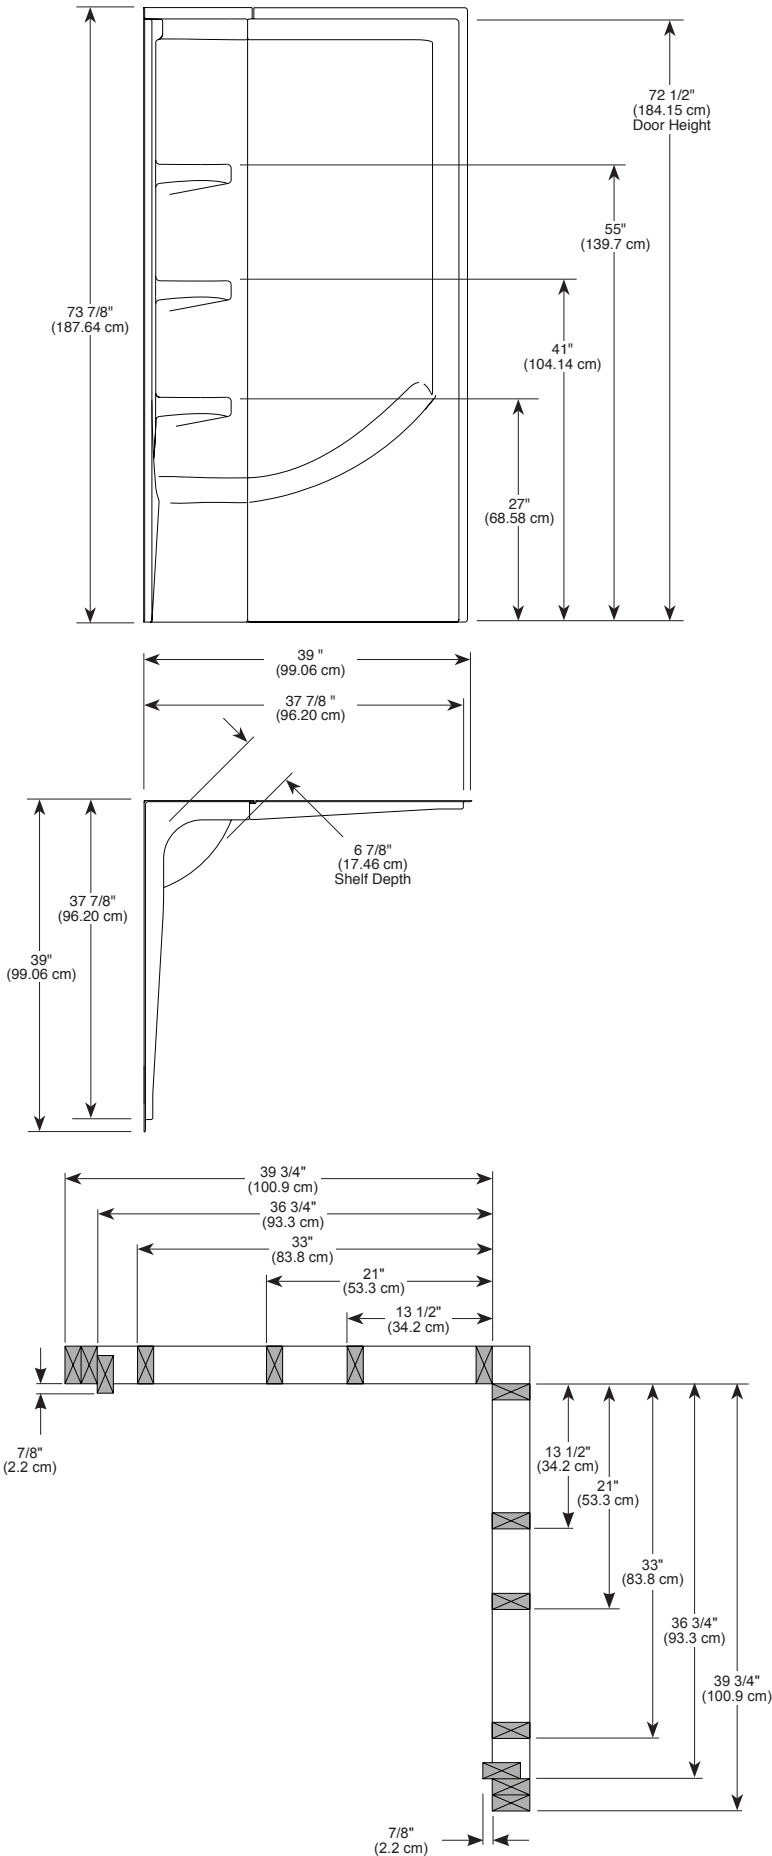

## 38" CORNER WALL SET

**B67916-3838-WH**

**38" X 38" TWO-PIECE SHOWER WALL SET**

- Made with High-Gloss ProCrylic™ Material
- Direct-to-Stud Installation
- 10 Year Limited Warranty

### 38" ROUND SHOWER BASE

- Made with High-Gloss ProCrylic™ Material
- Uses Standard Shower Drain with 4 1/4" Strainer
- Textured Bottom

### 38" ROUND CORNER SHOWER ENCLOSURE

- Designed to Fit Delta 38" Round Shower Base
- Stainless Finish Hardware
- Frameless 1/4" Clear Tempered Glass Door and Panel
- Can Install With Tile Applications