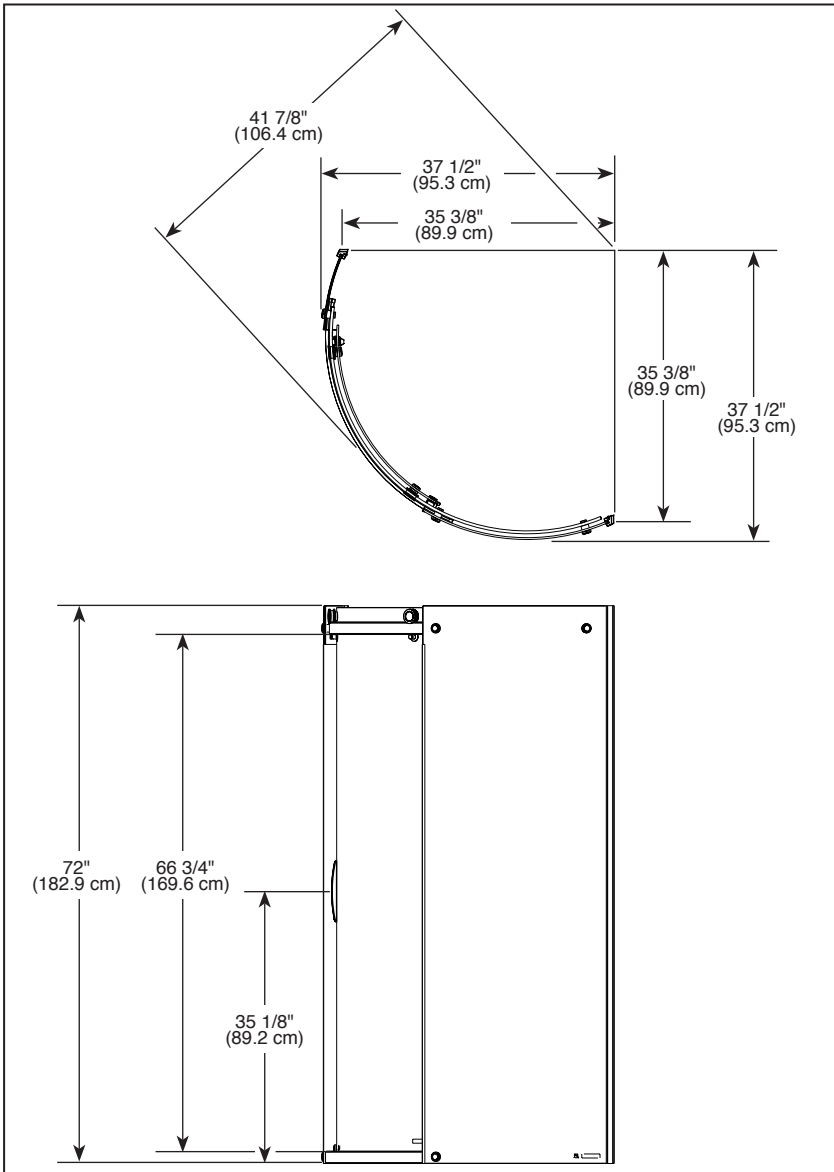

▲ Designate Proper Finish Suffix. PC - Chrome, SS - Stainless.