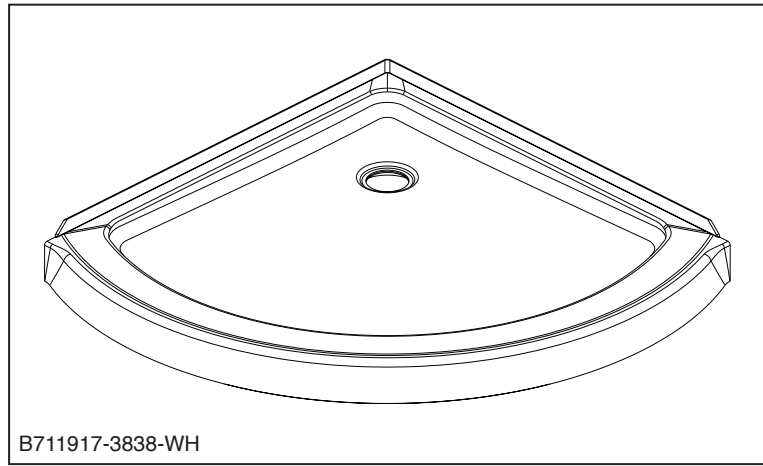

B711917-3838-WH