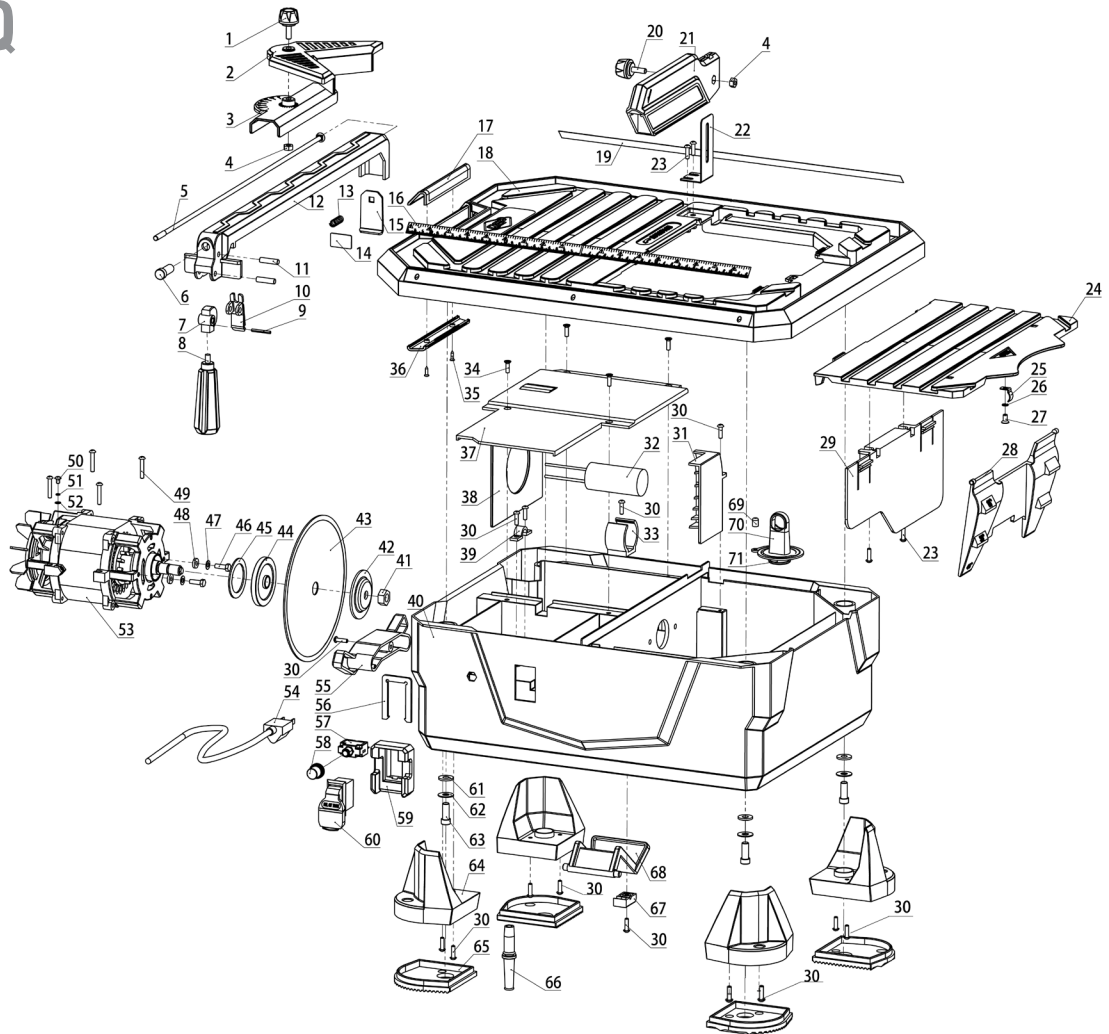

# POWER PRO 7" 1 HP Tile Saw

22900Q

## Replacement Parts List

Item #	Description
22900Q-1	Knob of Angle Guide
22900Q-2	Angle Guide
22900Q-3	Base of Angle Guide
22900Q-4	Nut M6
22900Q-5	Shank with Square Neck
22900Q-6	Shank Sleeve
22900Q-7	Cam

Item #	Description
22900Q-8	Spanner of Rip Guide
22900Q-9	Elastic Pin (3x25)
22900Q-10	Hold Down Block
22900Q-11	Round Pin (2-piece)
22900Q-12	Rip Guide
22900Q-13	Compression Spring
22900Q-14	Anti-slip Pad

## Replacement Parts List

Item #	Description
22900Q-15	Block of Rip Guide
22900Q-16	Measure Guide (A)
22900Q-17	Handle Grip (Upper)
22900Q-18	Master Table
22900Q-19	Measure Guide (B)
22900Q-20	Knob of Blade Guard
22900Q-21	Blade Guard
22900Q-22	Bracket of Blade Guard
22900Q-23	M5x10 Pan Head Screw
22900Q-24	Right Table
22900Q-25	Positioning Spring of Right Table
22900Q-26	Elastic Washer 5
22900Q-27	M5x10 Countersunk Head Screw
22900Q-28	Miter Table Support
22900Q-29	Side Spray Baffle
22900Q-30	ST4.2x15 Pan Head Tapping Screw
22900Q-31	Spray Baffle
22900Q-32	Capacitor
22900Q-33	Capacitor Clamp
22900Q-34	ST4.2x15 Countersunk Tapping Screw
22900Q-35	ST2.9x15 Countersunk Tapping Screw
22900Q-36	Handle Grip (Lower)
22900Q-37	Cover of Motor
22900Q-38	Wind Guard Board
22900Q-39	Fixing Clip of Cord
22900Q-40	Base
22900Q-41	Nut
22900Q-42	Outer Flange
22900Q-44	Inner Flange