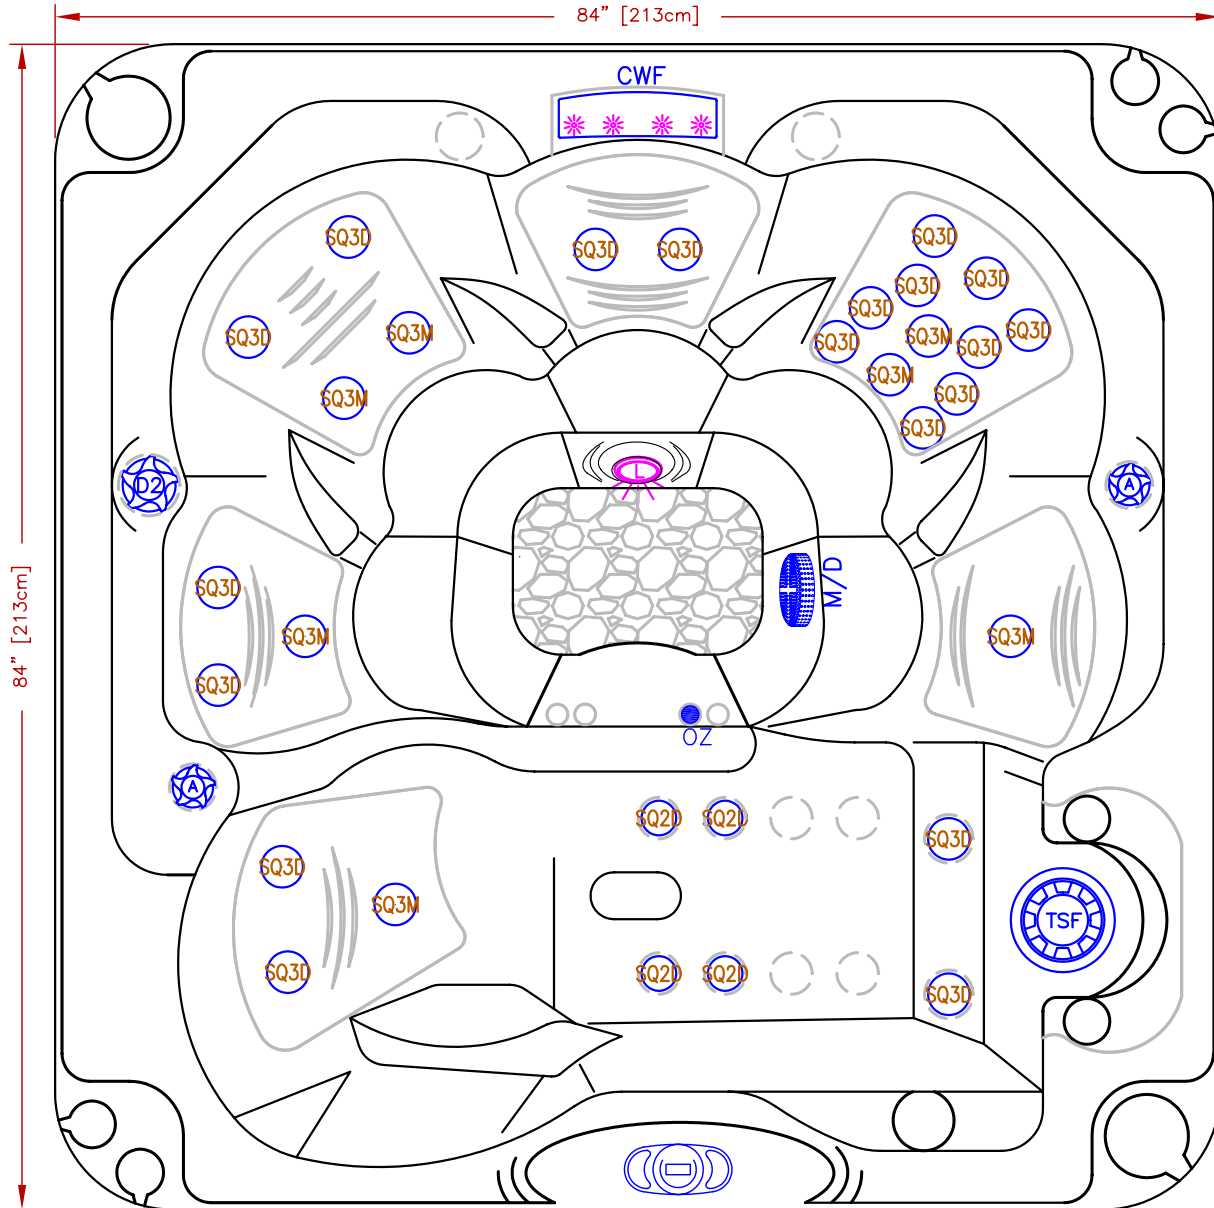

LINE	AMERICAN SPAS
MODEL	AM-730LS
NUM	

### 30 JETS LEGEND

QTY.	SYMB.	DESCRIPTION	PART#
4	(SQ2D)	EURO DIRECTIONAL, -BLK	PLU29520-011-500
19	(SQ3D)	MINI JET DIRECTIONAL	PLU29530-111-500
7	(SQ3M)	MINI-JET MASSAGE	PLU29530-141-500
1	(M/D)	MAIN DRAIN	
2	(A)	AIR VALVE	
1	(D2)	2IN DIVERTER VALVE	
1	(F)	50 SQ.FT. BIO-CLEAN TELEWEIR	
1	(L)	MULTI COLORED LED LIGHT	
1	(CWF)	LED CASCADE WATERFALL (BLANK)	
1	(OZ)	HYDRO CLEAR™ OZONATOR	
1	(CONTROL)	406U TOPSIDE AMERICAN	

SCALE: NONE

SPECIFICATIONS  
 DIMENSIONS 84" X 84" X 36"  
 213cm X 213cm X 91cm  
 WATER CAP. 425 GAL [1,609 L]  
 APP. WEIGHT 800 LBS 363 Kg

TITLE  
 2016 SPA LINE  
 AMERICAN SPAS  
 AM-730LS (AM-730LM)