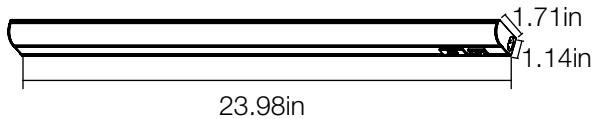

24 in LED Color Changing Under Cabinet Light

54194201
SKU# 1003580970

SPECIFICATIONS

Model Number	54194201
SKU	1003580970
OSMID	306297935
Power	11 W
AC Voltage, Frequency	120V, 60 Hz
Color Temp (nom.)	2700K/3000K/4000K
Operation Temp	-4°F ~ 113°F
CRI	90
Lumen Output (min.)	700 lm
Dimming	Yes Stepped – Low/Off/High
Lifetime Rating	L70/50000Hrs
Efficacy	63 lm/watt

ADVANTAGES

- 60 Watt Equivalent
- 50,000 Hours of Continuous Use
- 5 Year Warranty
- Captive Mounting Screws for Quick and Easy Installation
- 5 ft Plug-in Power Cord
- HI/LOW/OFF Switch
- Adjust Color of Light with Integrated Switch to Warm White, Soft White, or Bright White (2700K/3000K/4000K)
- Connect up to a Maximum of 20 Units. Do not Exceed 220 Total Watts for Interconnected Lights

PACKAGING

Weight (±0.5 lb)	0.77 lbs
Size (L x W x H) (±0.1 in)	23.98in x 1.71in x 1.14in
Box Dimensions	24.25in x 2.99in x 1.30in
Gross Weight	0.99 lbs
UPC	849489009193

APPLICATIONS

Suitable for damp locations

SURFACE MOUNT

INCLUDED IN BOX

- "U" Mounting Clips (2)
- Screws (2)
- Drywall Anchors (2)