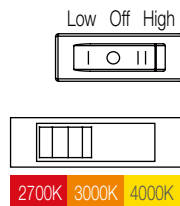

24 in LED Color Changing Under Cabinet Light

54194201
SKU# 1003580970

SPECIFICATIONS

Model Number	54194201
SKU	1003580970
OSMID	306297935
Power	11 W
AC Voltage, Frequency	120V, 60 Hz
Color Temp (nom.)	2700K/3000K/4000K
Operation Temp	-4°F ~ 113°F
CRI	90
Lumen Output (min.)	700 lm
Dimming	Yes Stepped – Low/Off/High
Lifetime Rating	L70/50000Hrs
Efficacy	63 lm/watt

ADVANTAGES

- 60 Watt Equivalent
- 50,000 Hours of Continuous Use
- 5 Year Warranty
- Captive Mounting Screws for Quick and Easy Installation
- 5 ft Plug-in Power Cord
- HI/LOW/OFF Switch
- Adjust Color of Light with Integrated Switch to Warm White, Soft White, or Bright White (2700K/3000K/4000K)
- Connect up to a Maximum of 20 Units. Do not Exceed 220 Total Watts for Interconnected Lights

PACKAGING

Weight (±0.5 lb)	0.77 lbs
Size (L x W x H) (±0.1 in)	23.98in x 1.71in x 1.14in
Box Dimensions	24.25in x 2.99in x 1.30in
Gross Weight	0.99 lbs
UPC	849489009193

APPLICATIONS

Suitable for damp locations