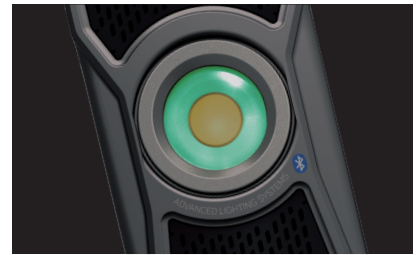

AUD601R

600lm rechargeable handheld LED audio light

 **Bluetooth®**

Built-In Bluetooth Speaker

- Superior sound quality
- 193Hz-20KHz Frequency Response
- 193Hz \pm 20% Resonate Frequency
- 84 \pm 3dB output S.P.L.

Intelligent Control

- When use at high mode, an intelligent built-in system will toggle to low mode automatically after pressing Bluetooth button to pair with your device for music playing

Multi-functional Design

- Glow-in-the-dark fluorescent reflector makes lamp easy to locate in the dark
- Powerful magnet allows lamp to be securely attached to any metal surface
- Lights will flash as a low power warning prior to the battery running out

EU DESIGN PATENT NO. 004704997-0002

Durable Design

- High quality aluminum housing is impact resistant
- IP65 dust and water resistant
- Drop impact resistant

TECHNICAL SPECIFICATIONS

High efficiency COB LED
300/600 lumen
4/2h operating time (step 1/2)
3-4h charging time
3.7V 3200mAh Li-poly battery
IP65
300g
65 x 25 x 160mm