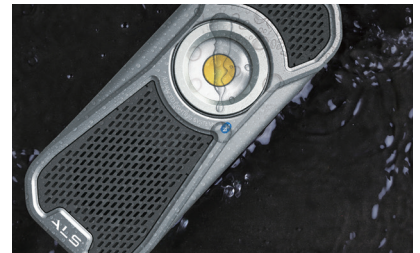

AUD601R

600lm rechargeable handheld LED audio light

 **Bluetooth®**

Built-In Bluetooth Speaker

- Superior sound quality
- 193Hz-20KHz Frequency Response
- 193Hz \pm 20% Resonate Frequency
- 84 \pm 3dB output S.P.L.

Intelligent Control

- When use at high mode, an intelligent built-in system will toggle to low mode automatically after pressing Bluetooth button to pair with your device for music playing

Multi-functional Design

- Glow-in-the-dark fluorescent reflector makes lamp easy to locate in the dark
- Powerful magnet allows lamp to be securely attached to any metal surface
- Lights will flash as a low power warning prior to the battery running out