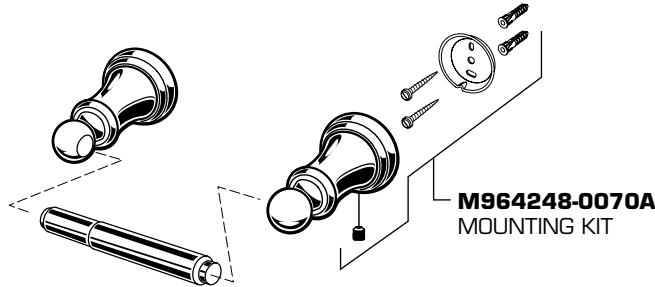

American Standard

**TR SERIES
Traditional Round
Accessories**

**18" TOWEL BAR
24" TOWEL BAR
TOWEL RING
DOUBLE ROBE HOOK
TOILET PAPER HOLDER**

MODEL NUMBERS

**8334.018
8334.024
8334.190
8334.210
8334.230**

**DOUBLE ROBE HOOK
8334.210**

**M964248-0070A
MOUNTING KIT**

**TOILET PAPER HOLDER
8334.230**

**TOWEL RING
8334.190**

**18" TOWEL BAR
8334.018**

**24" TOWEL BAR
8334.024**

**M964248-0070A
MOUNTING KIT**

CHROME	002
OIL RUBBED BRONZE	224
SATIN NICKEL	295