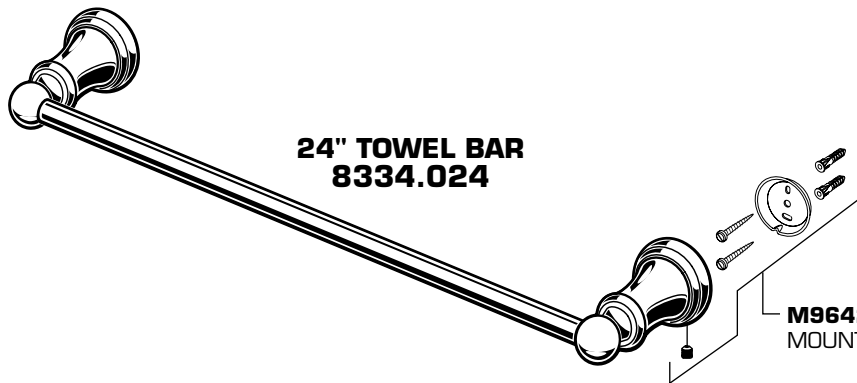

American Standard

**TR SERIES
Traditional Round
Accessories**

**18" TOWEL BAR
24" TOWEL BAR
TOWEL RING
DOUBLE ROBE HOOK
TOILET PAPER HOLDER**

MODEL NUMBERS

**8334.018
8334.024
8334.190
8334.210
8334.230**

**DOUBLE ROBE HOOK
8334.210**

**M964248-0070A
MOUNTING KIT**

**TOILET PAPER HOLDER
8334.230**

**TOWEL RING
8334.190**

**18" TOWEL BAR
8334.018**

**24" TOWEL BAR
8334.024**

**M964248-0070A
MOUNTING KIT**

CHROME	002
OIL RUBBED BRONZE	224
SATIN NICKEL	295