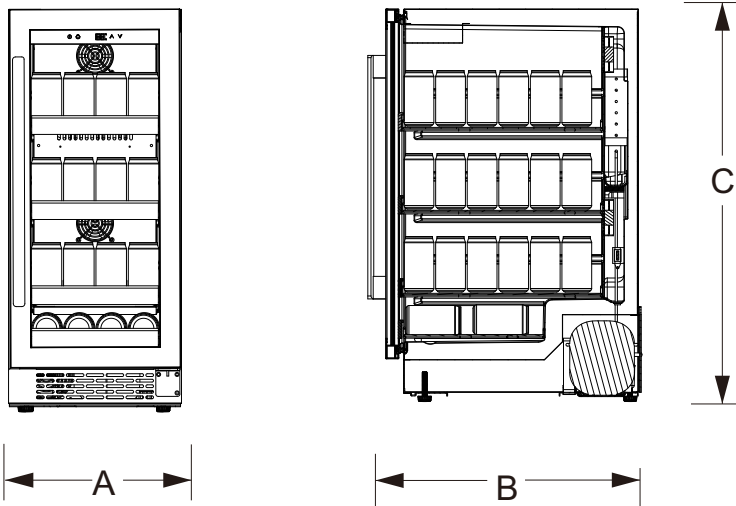

Ca'Lefort Beverage Refrigerator

Ca'Lefort

Cif-BS15

Product Technical Illustration

Total: 4*6*3=80 cans

Overall Width (in.) A	14.8"
Overall Depth (in.) B	22.4" (24.1" with handle installed)
Overall Height (in.) C	34"

Unit Specifications

Width	14.8"
Depth	22.4"
Height	34"

More Easy-To-Use Features

- 80 Beverage Cans Storage Capacity
- Advanced Cooling System Beverage Fridge
- Beverage Cooler With Inside Digital Temperature Control Panel
- Tempered Grey-color Glass Door Beverage Fridge
- Capacitive Touch Electronic Controls
- Three Interior LED Lighting (White & Blue & Amber)
- Reversible Hidden Hinges Beverage Fridge

Signature Features

80 Beverage Cans Storage Capacity

Enjoy this beverage center with plenty of space to store all your favorite red and white beverages with 4 movable black wire shelves.

Upgraded Cooling System Beverage Fridge