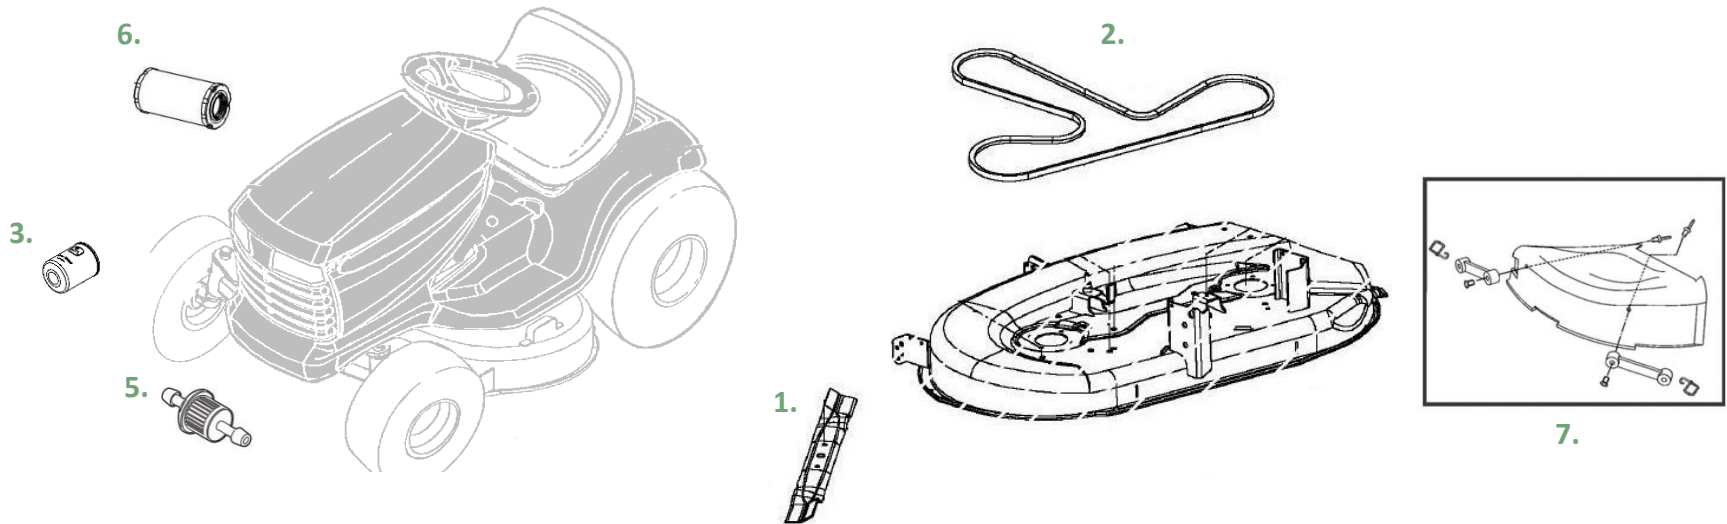

John Deere S100 Lawn Tractor

Parts and Maintenance Information

Key	Description	Part Number	THD Store SKU	THD Online SKU
1.	42 inch Mower Blade (3n1)	GY20850	469-318	100543327
2.	42 inch Mower Deck Belt	GX20072	374-857	100330463
3.	Oil Filter	GY20577	226-963	100175070
4.	Oil	TY22029	226-971	100127512
5.	Fuel Filter	GY20709	289-625	100126418
6.	Air Filter	GY21435	876-771	202722487
7.	Mulch Cover	GY00115	178-452	100670936