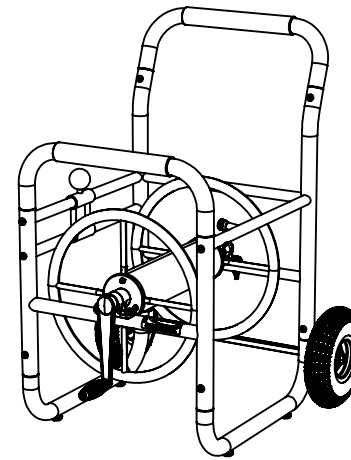

**HOSE REEL
END ITEM:
CPD200PRO**

**3/4" DIAMETER
HOSE CAPACITY:
200 FT.**

TOP VIEW

ISO VIEW

FRONT VIEW

SIDE VIEW

**ALL DIMENSIONS ARE IN INCHES
UNLESS OTHERWISE SPECIFIED**