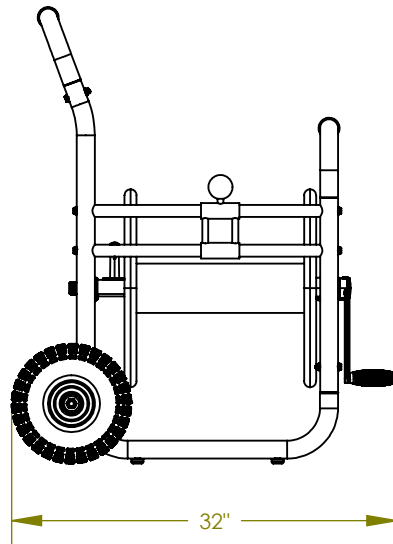

**HOSE REEL
END ITEM:
CPD200PRO**

**3/4" DIAMETER
HOSE CAPACITY:
200 FT.**

TOP VIEW

ISO VIEW

FRONT VIEW

SIDE VIEW

**ALL DIMENSIONS ARE IN INCHES
UNLESS OTHERWISE SPECIFIED**