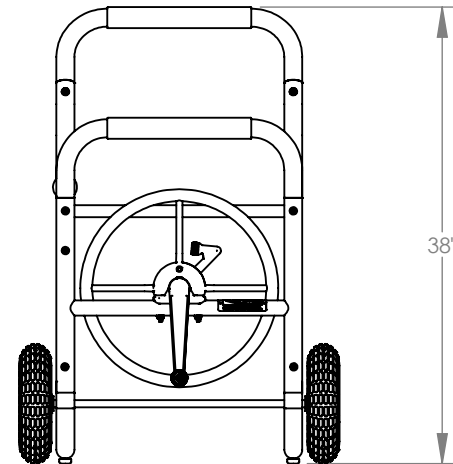

**HOSE REEL
END ITEM:
CPD200PRO**

**3/4" DIAMETER
HOSE CAPACITY:
200 FT.**

TOP VIEW

ISO VIEW

FRONT VIEW

SIDE VIEW

**ALL DIMENSIONS ARE IN INCHES
UNLESS OTHERWISE SPECIFIED**