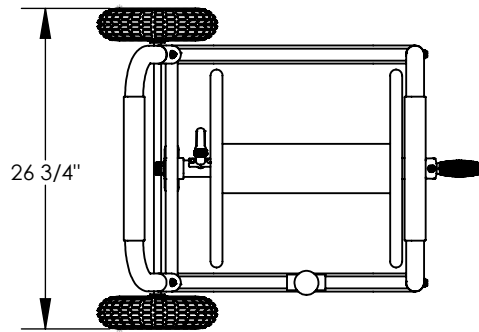

**HOSE REEL
END ITEM:
CPD200PRO**

**3/4" DIAMETER
HOSE CAPACITY:
200 FT.**

TOP VIEW

ISO VIEW

FRONT VIEW

SIDE VIEW

**ALL DIMENSIONS ARE IN INCHES
UNLESS OTHERWISE SPECIFIED**