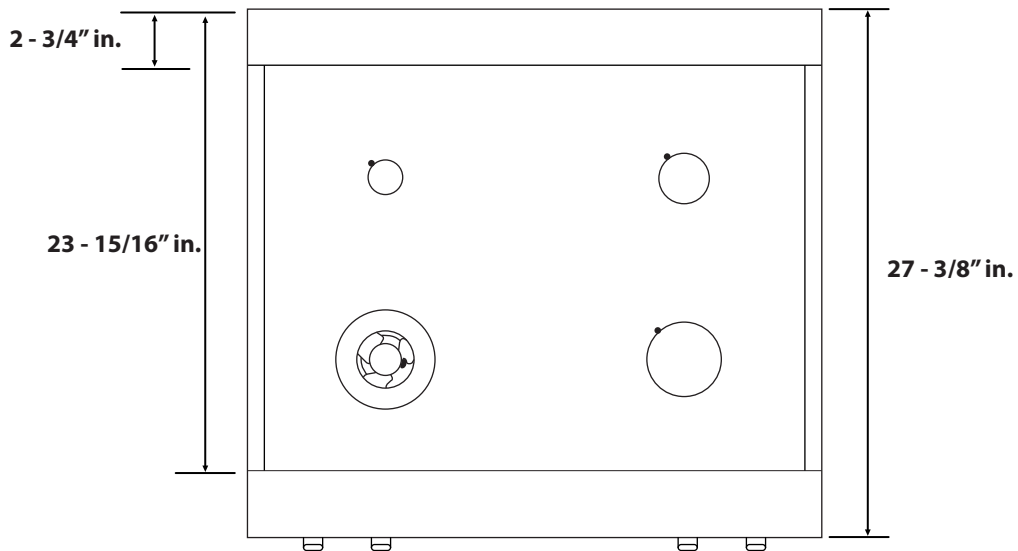

COS-GRT304

30" Model: W= 29 - 7/8" in. D= 27 - 3/8" in.

Side View

Front View

Top View