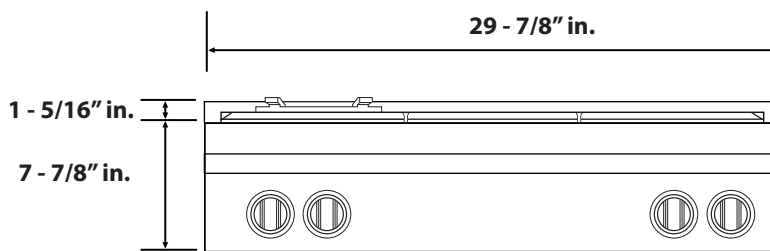

COS-GRT304

30" Model: W= 29 - 7/8" in. D= 27 - 3/8" in.

Side View

Front View

Top View