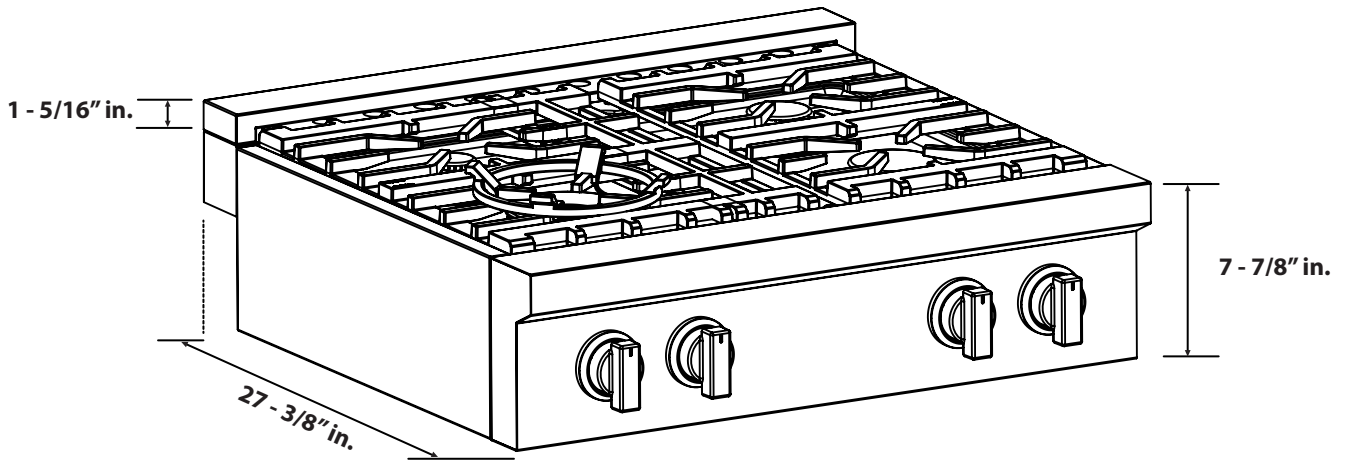

COS-GRT304

30" Model: W= 29 - 7/8" in. D= 27 - 3/8" in.

Side View

Front View

Top View