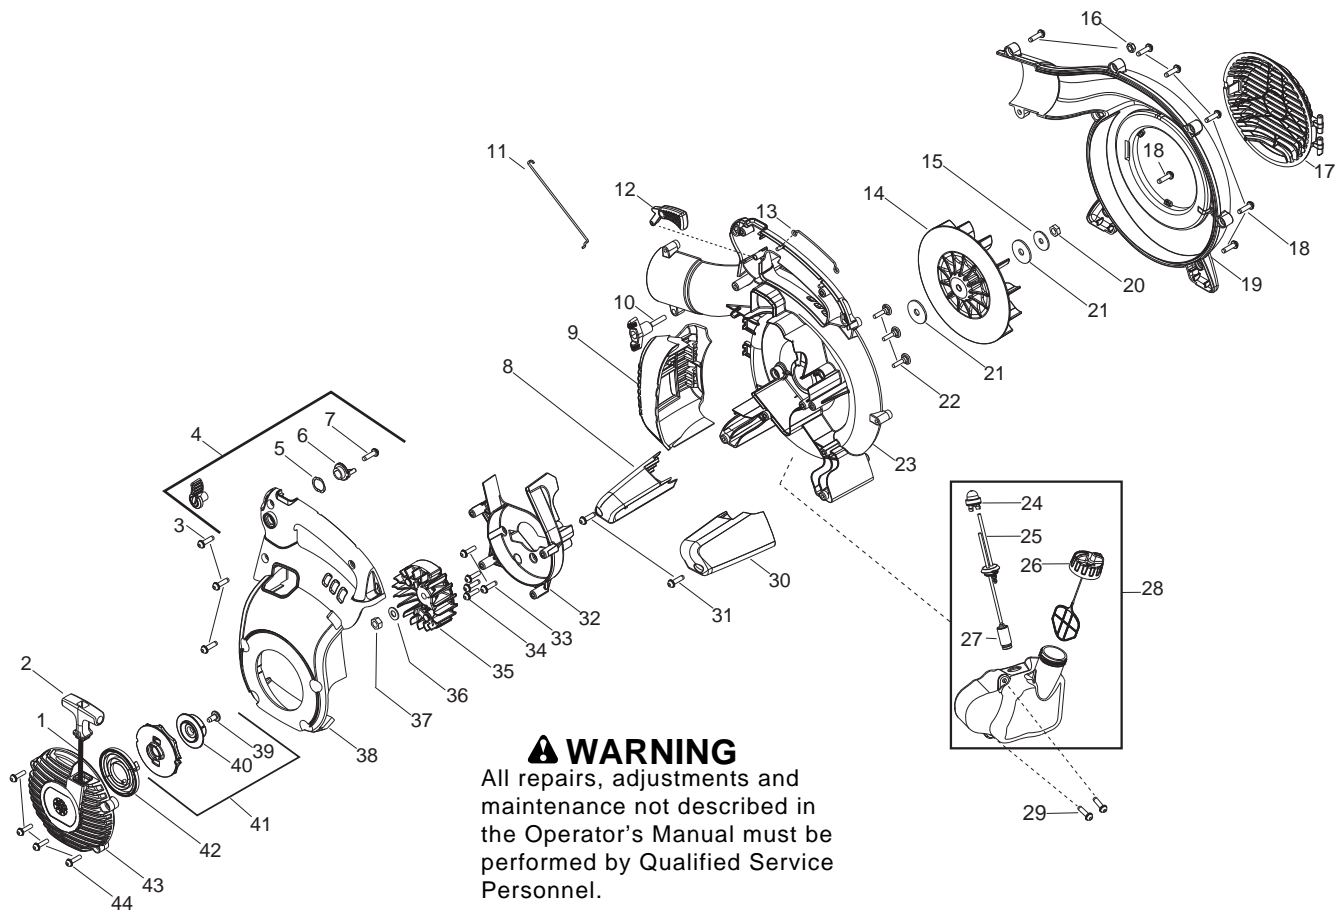

Ref.	Part No.	Description	Ref.	Part No.	Description
1.	545081817	Kit - Rope	29.	530015814	Screw - Fuel tank
2.	545043205	Handle - Starter	30.	545140402	Foot - Rear Impact
3.	530015814	Screw	31.	530015814	Screw
4.	545008020	Kit - Cruise Control (Incl. 5,6,7)	32.	★★★★★	Scroll - Flywheel
5.	530015147	Washer - Wave	33.	530015814	Screw
6.	545111501	Ratchet - Cruise Control	34.	530015810	Screw
7.	530015814	Screw	35.	545088801	Assy - Flywheel
8.	545140302	Foot - Front Impact	36.	530015828	Washer
9.	545157902	Assy. - Muffler Guard	37.	530016134	Nut - Flywheel
10.	545108702	Assy - Tube Clamp	38.	573956401	Cover - Motor housing
11.	545111301	Wire - Linkage	39.	545112801	Screw
12.	545111602	Trigger - Throttle	40.	545140801	Hub
13.	545131701	Wire - Handle Ground	41.	545081818	Kit - Starter (Incl. 39,40)
14.	545173201	Impeller	42.	530042095	Spring - Starter
15.	530015127	Washer	43.	545111802	Housing - Starter Cover
16.	530015197	Nut	44.	530015810	Screw
17.	545111204	Cover - Vac Door	<b>Not Shown</b>		
18.	530015814	Screw	545154659	Manual - Operators	
19.	575533203	Assy - Outer scroll (Incl. 17)			
20.	545147101	Nut - Impeller			
21.	545164501	Washer - Impeller			
22.	530016445	Screw			
23.	545110003	Scroll - Inner			
24.	530047721	Bulb - Purge			
25.	545081841	Kit - Fuel line grommet (Incl. 24,27)			
26.	545073101	Assy - Fuel cap with retainer			
27.	530095646	Assy - Fuel pickup			
28.	545108902	Assy - Fuel tank (Incl. 24,25,26,27)			

✓ = New Part Number For This IPL

★ = Refer to the Service Reference Indicated for more information.(Located at the END of the IPL)

<b>Parts List No.</b> 545164353		<b>Jonsered® PARTS LIST</b>	<b>MODEL</b> B2126 (US/CAN)
<b>Date</b> 3/10/11	<b>Replaces</b> 545164353 - 6/25/10		<b>NOTE :</b> Illustration may differ from actual model due to design changes.