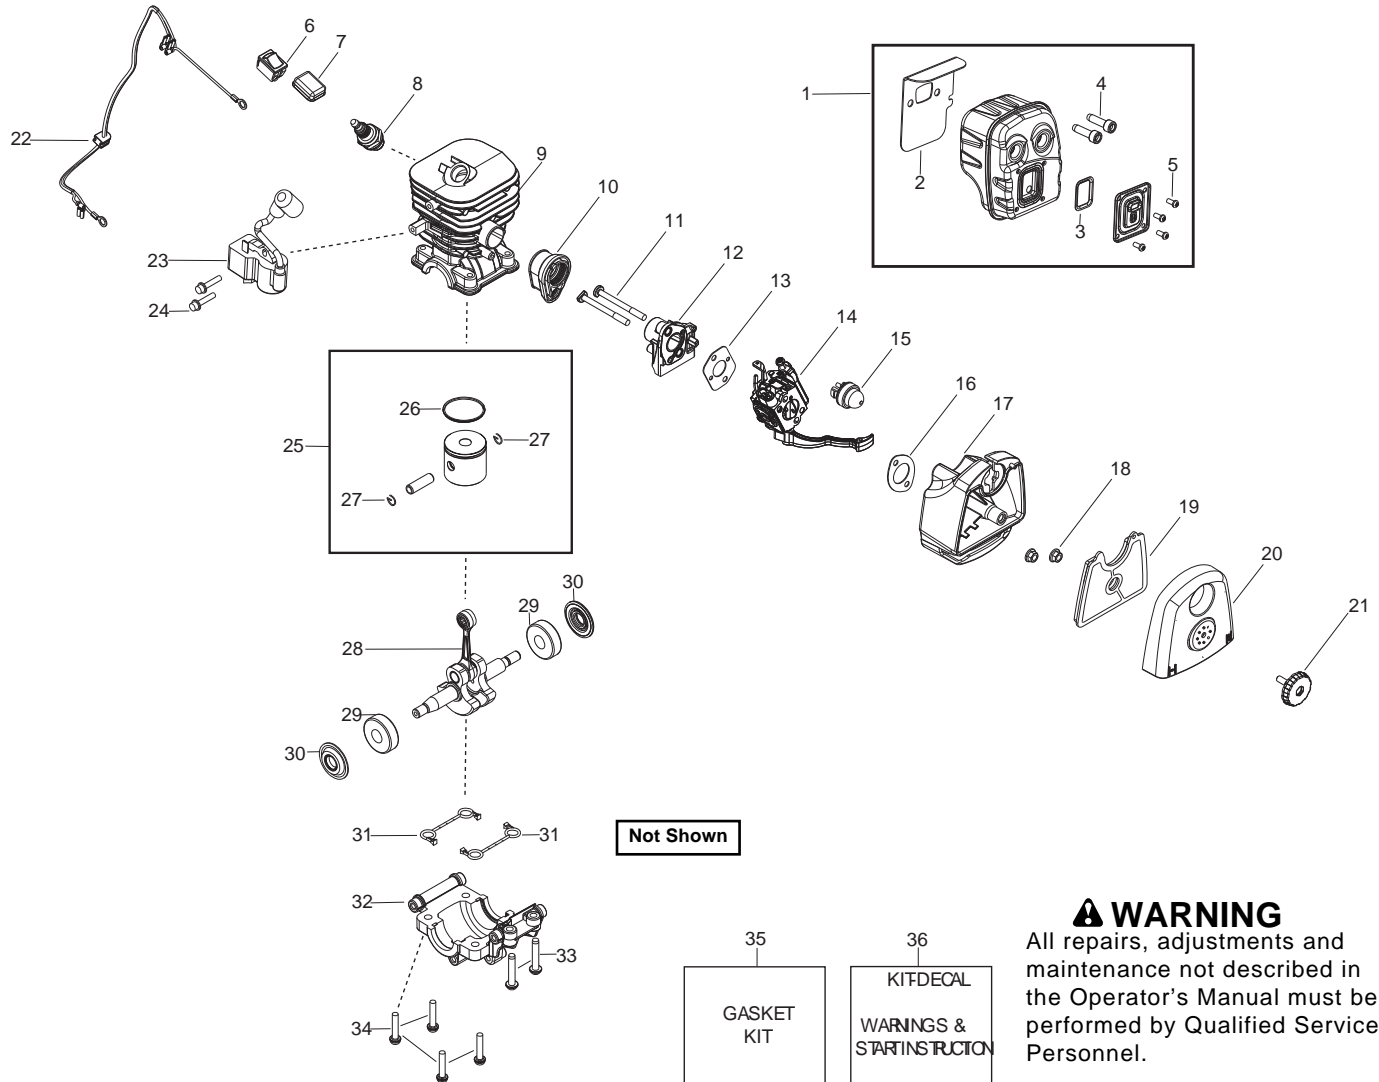

⚠ WARNING
All repairs, adjustments and maintenance not described in the Operator's Manual must be performed by Qualified Service Personnel.

Ref.	Part No.	Description	Ref.	Part No.	Description
1.	545111901	Assy - Muffler (Incl. 2,3,4,5)	23.	545108101	Module - Ignition
2.	545081813	Gasket - Muffler (kit)	24.	530016456	Screw
3.	545081810	Kit - Spark Screen	25.	545081814	Kit - Piston (Incl. 26,27)
4.	530058982	Bolt - Muffler	26.	530019283	Ring - Piston
5.	530015241	Screw	27.	530015162	Retainer - Piston pin
6.	545049301	Switch	28.	545081816	Kit - Crankshaft
7.	545128201	Protector - Switch	29.	545013401	Bearing
8.	952030249	Accy - Spark Plug (RCJ6-Y)	30.	545081815	Kit - Crankshaft seal
9.	★ ★ ★ ★ ★	Cylinder - Chrome	31.	545081813	Seal - Cylinder (kit)
10.	545132501	Boot - Carb.	32.	545068301	Cap - Bearing
11.	530016187	Screw	33.	530015940	Screw
12.	545133301	Plate - Carb.	34.	530015897	Screw
13.	545081813	Gasket - Carb. (kit)	35.	545081813	Kit - Gasket (Incl. 2,13,16,31)
14.	545081811	Kit - Carb. (w/37) (Incl. 13,16)	36.	545081809	Kit - Decal
15.	530047721	Bulb - Purge (Incl. in #24 on page 1)	Not Shown		
16.	545081813	Gasket - Airbox (kit)	545134804	Decal - Starter Hsg.	
17.	545109802	Base - Airbox			
18.	530016101	Nut - Carb screw			
19.	545112101	Filter - Air			
20.	545109602	Cover - Airbox			
21.	545072201	Assy - Airbox Knob			
22.	545108202	Assy - Leadwire			

✓ = New Part Number For This IPL

★ = Refer to the Service Reference Indicated for more information.(Located at the END of the IPL)