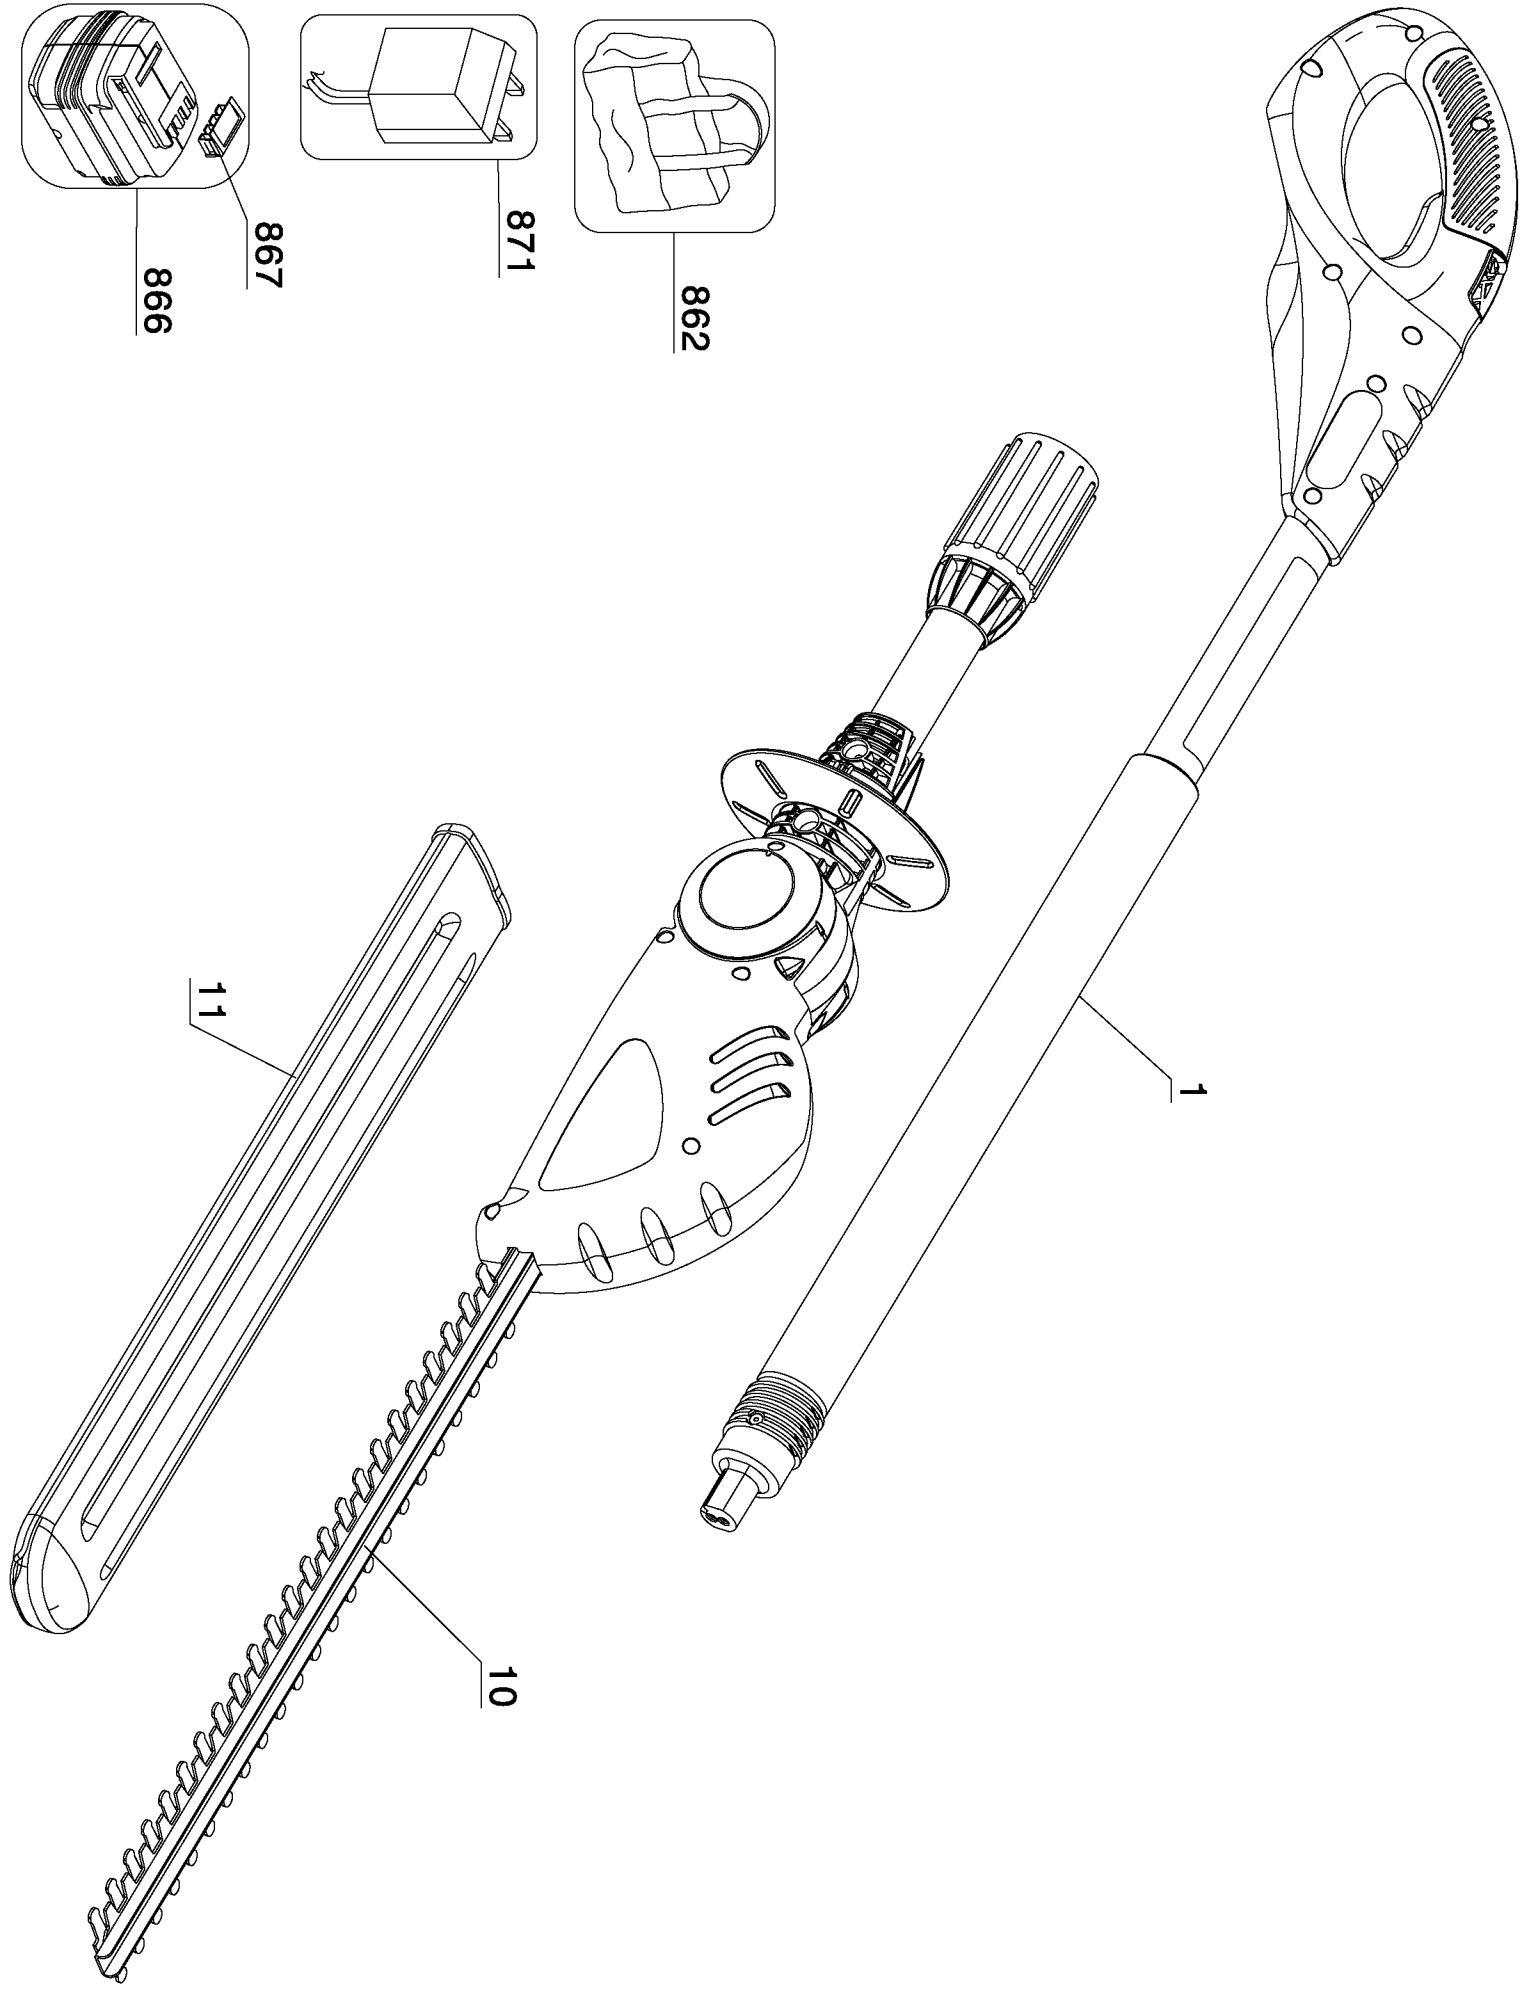

## Parts List for LPHT120B Type 1

| Item Number | Part Number | Description     | Qty Required |
|-------------|-------------|-----------------|--------------|
| 1           | 90565370    | HANDLE ASSEMBLY | 1            |
| 10          | 90568531    | BLADE ASSEMBLY  | 1            |
| 11          | 5145461-00  | SHEATH          | 1            |
| 862         | 5145090-00  | BAG             | 1            |
| 866         | 90605861N   | BATTERY PACK    | 1            |
| 871         | 90640340    | CHARGER         | 1            |