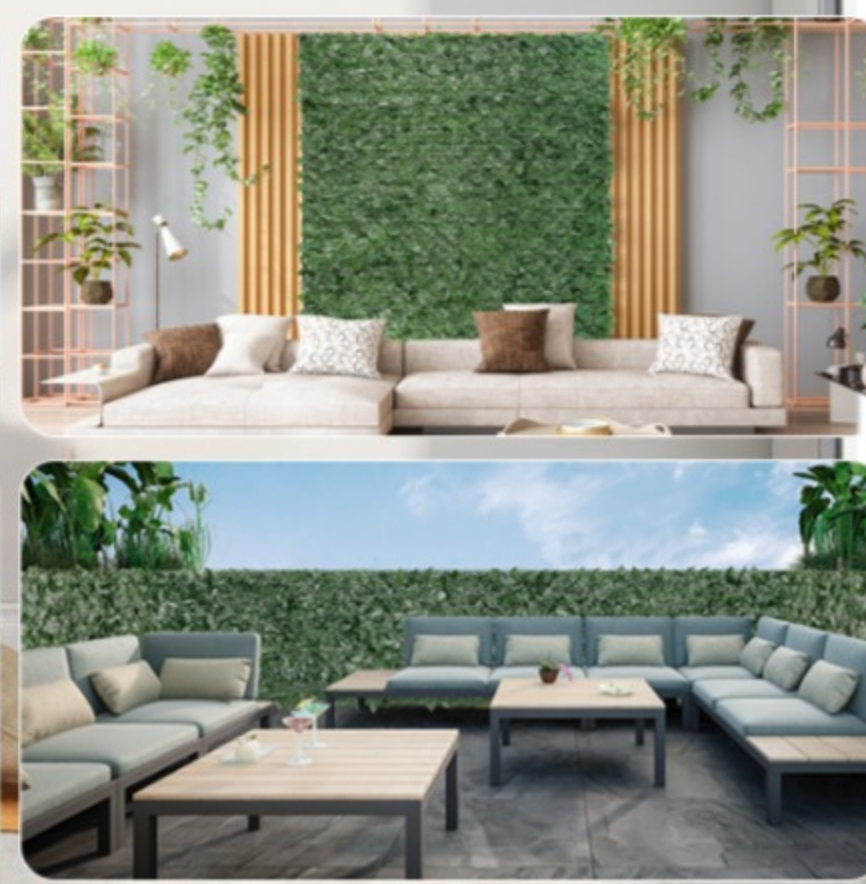

Our privacy screen is perfect for shading, decoration, and providing privacy. It is suitable for a wide range of settings, including backyards, gardens, balconies, patios, parties, and indoor walls. It creates inviting and visually appealing environments wherever it is used.