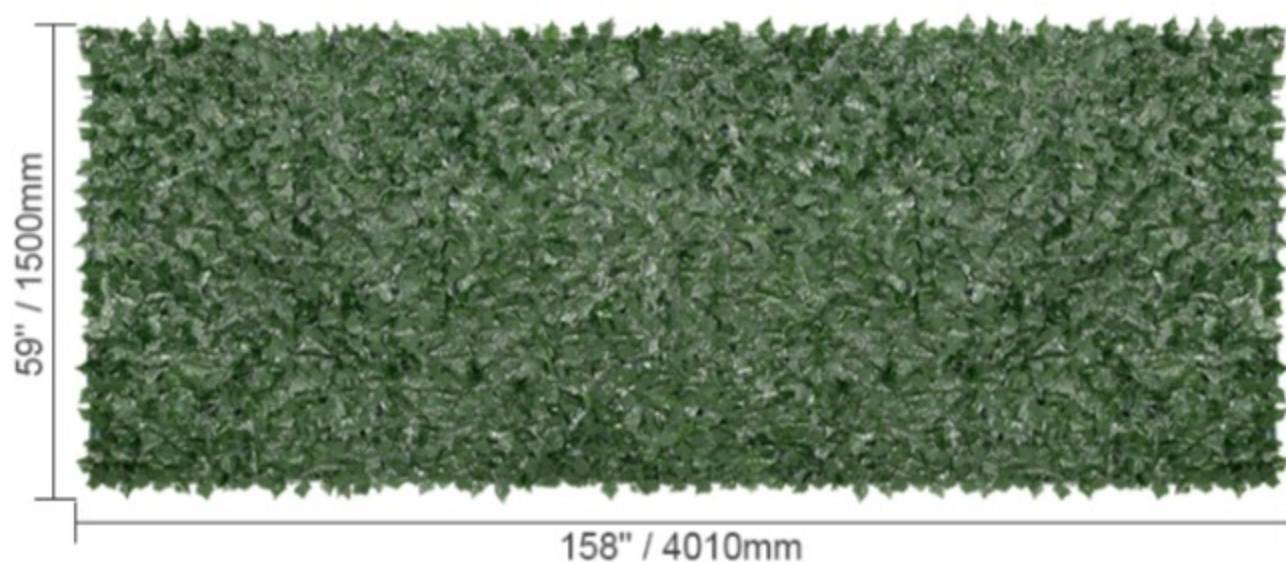

Item Model Number: JNF006
Leaves Material: Silk Cloth

Backing Material: PE
Frame Material: Plastic

Weight: 7.49 lbs / 3.4 kg

Specification

Item Model Number	JNF006	Leaves Material	Silk Cloth
Backing Material	PE	Frame Material	Plastic
Item Weight	7.49 lbs / 3.4 kg