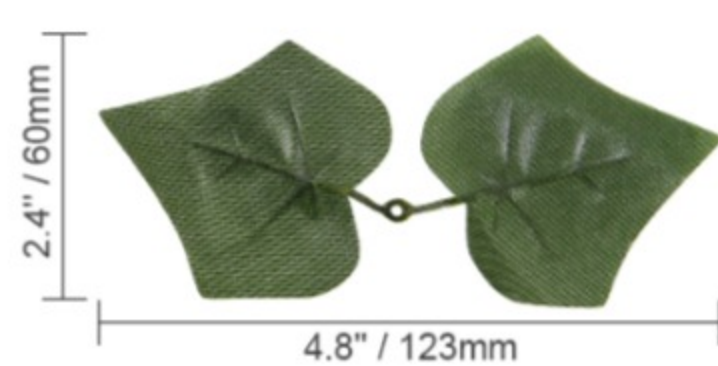

Item Model Number: JNF006
Leaves Material: Silk Cloth

Backing Material: PE
Frame Material: Plastic

Weight: 7.49 lbs / 3.4 kg

Specification

Item Model Number	JNF006	Leaves Material	Silk Cloth
Backing Material	PE	Frame Material	Plastic
Item Weight	7.49 lbs / 3.4 kg