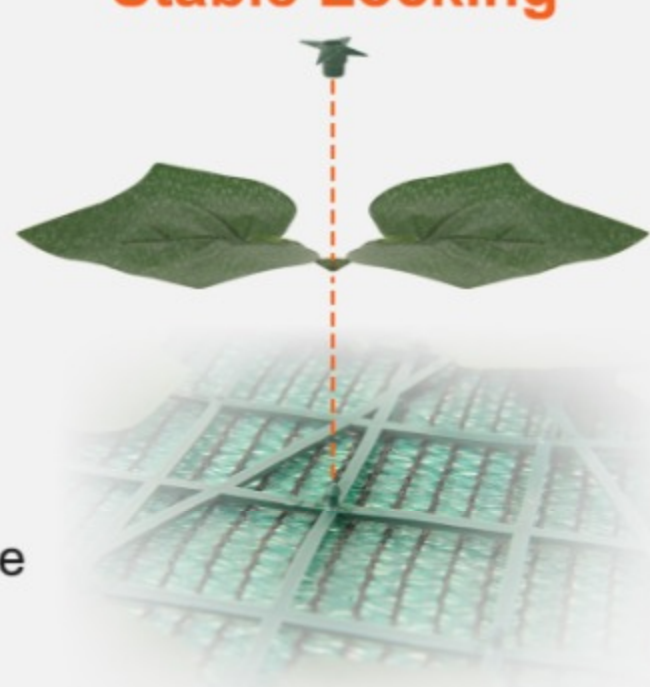

High Density and Lush Fence

Cuttable

Bendable

Low Maintenance

Stable Locking

The leaves of faux hedges are firmly attached, making them resistant to external forces and requiring minimal maintenance. A simple cleaning with water from time to time can remove dust and keep the screens looking fresh and vibrant.