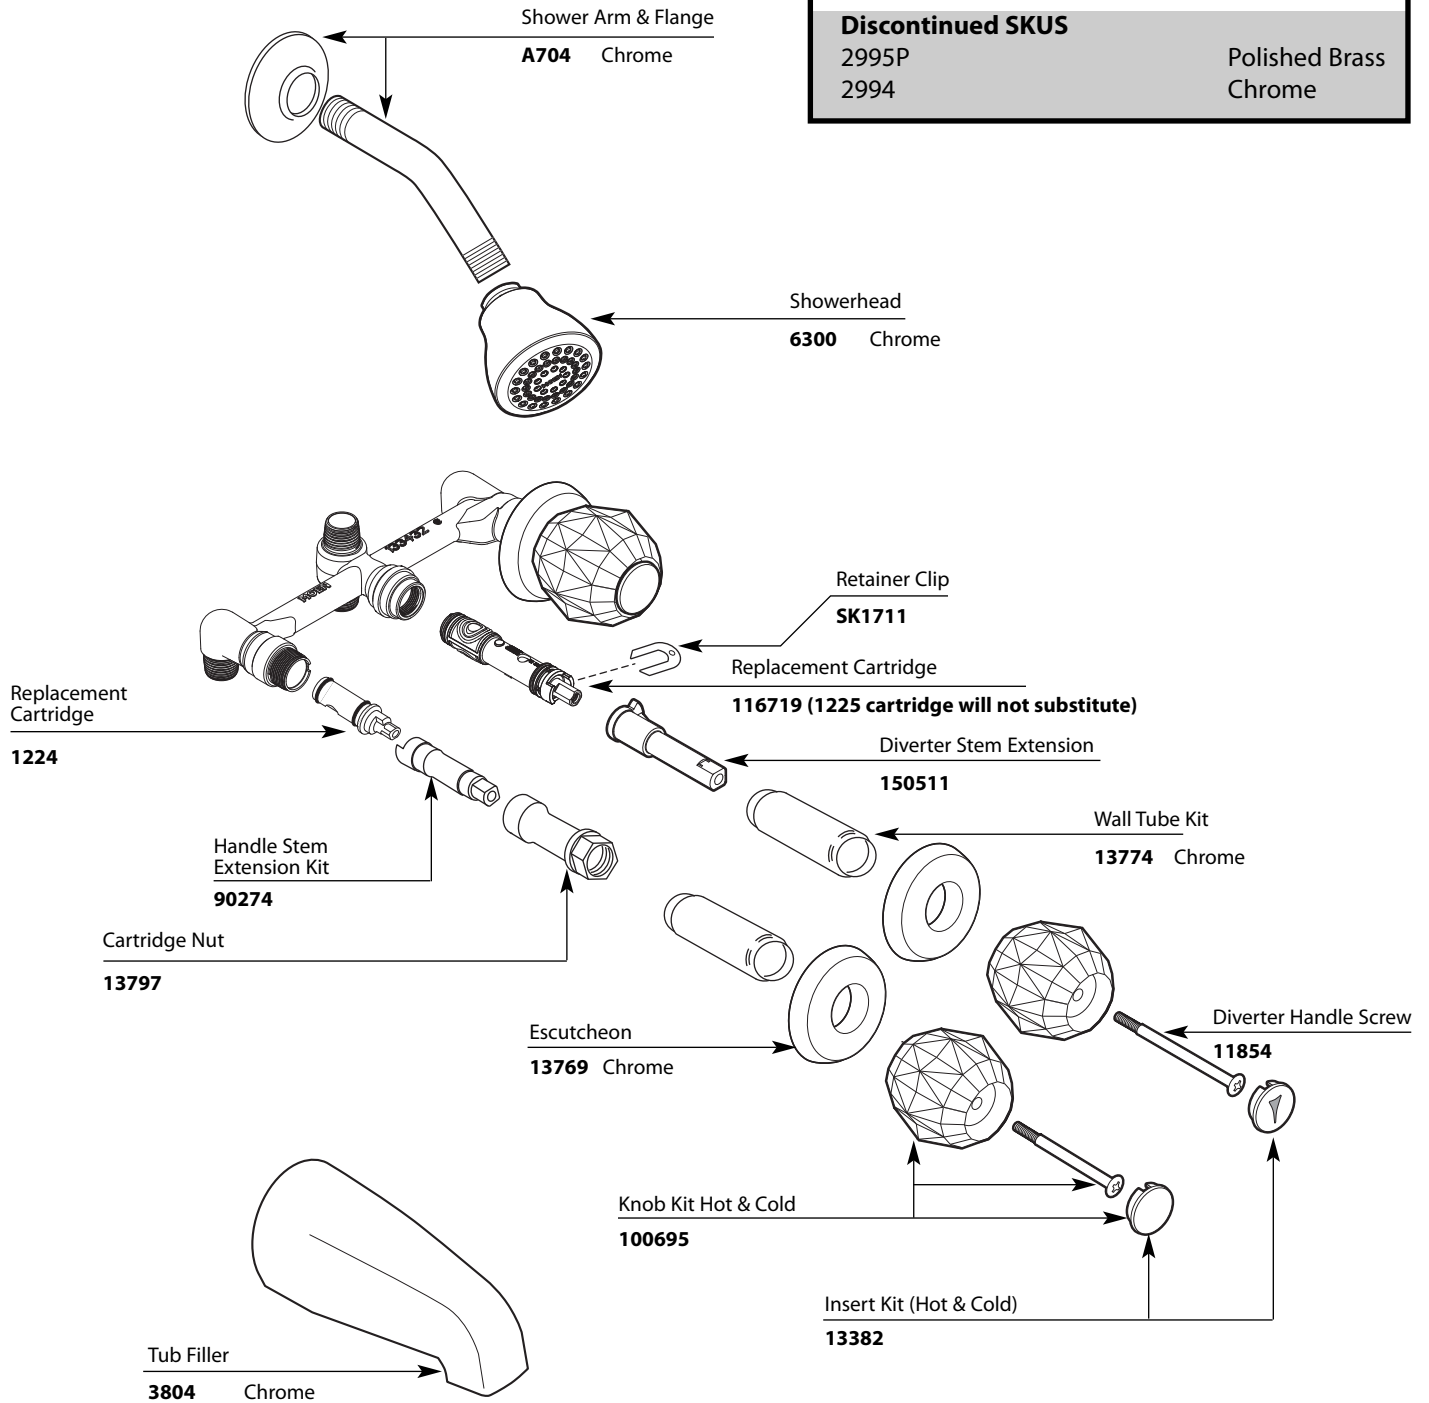

Buy it for looks. Buy it for life.®

Illustrated Parts

■ Order by Part Number

CHATEAU®		
Three-Handle Tub/Shower Valve		
MODEL	HANDLE	FINISH
2995	Knob	Chrome
Discontinued SKUS		
2995P		Polished Brass
2994		Chrome

Buy it for looks. Buy it for life.®

■ Order by Part Number

Model on this page is prior to 12/2009

Illustrated Parts

CHATEAU®		
Three-Handle Tub/Shower Valve		
MODEL	HANDLE	FINISH
2995	Knob	Chrome
Discontinued SKUS		
2995P		Polished Brass
2994		Chrome