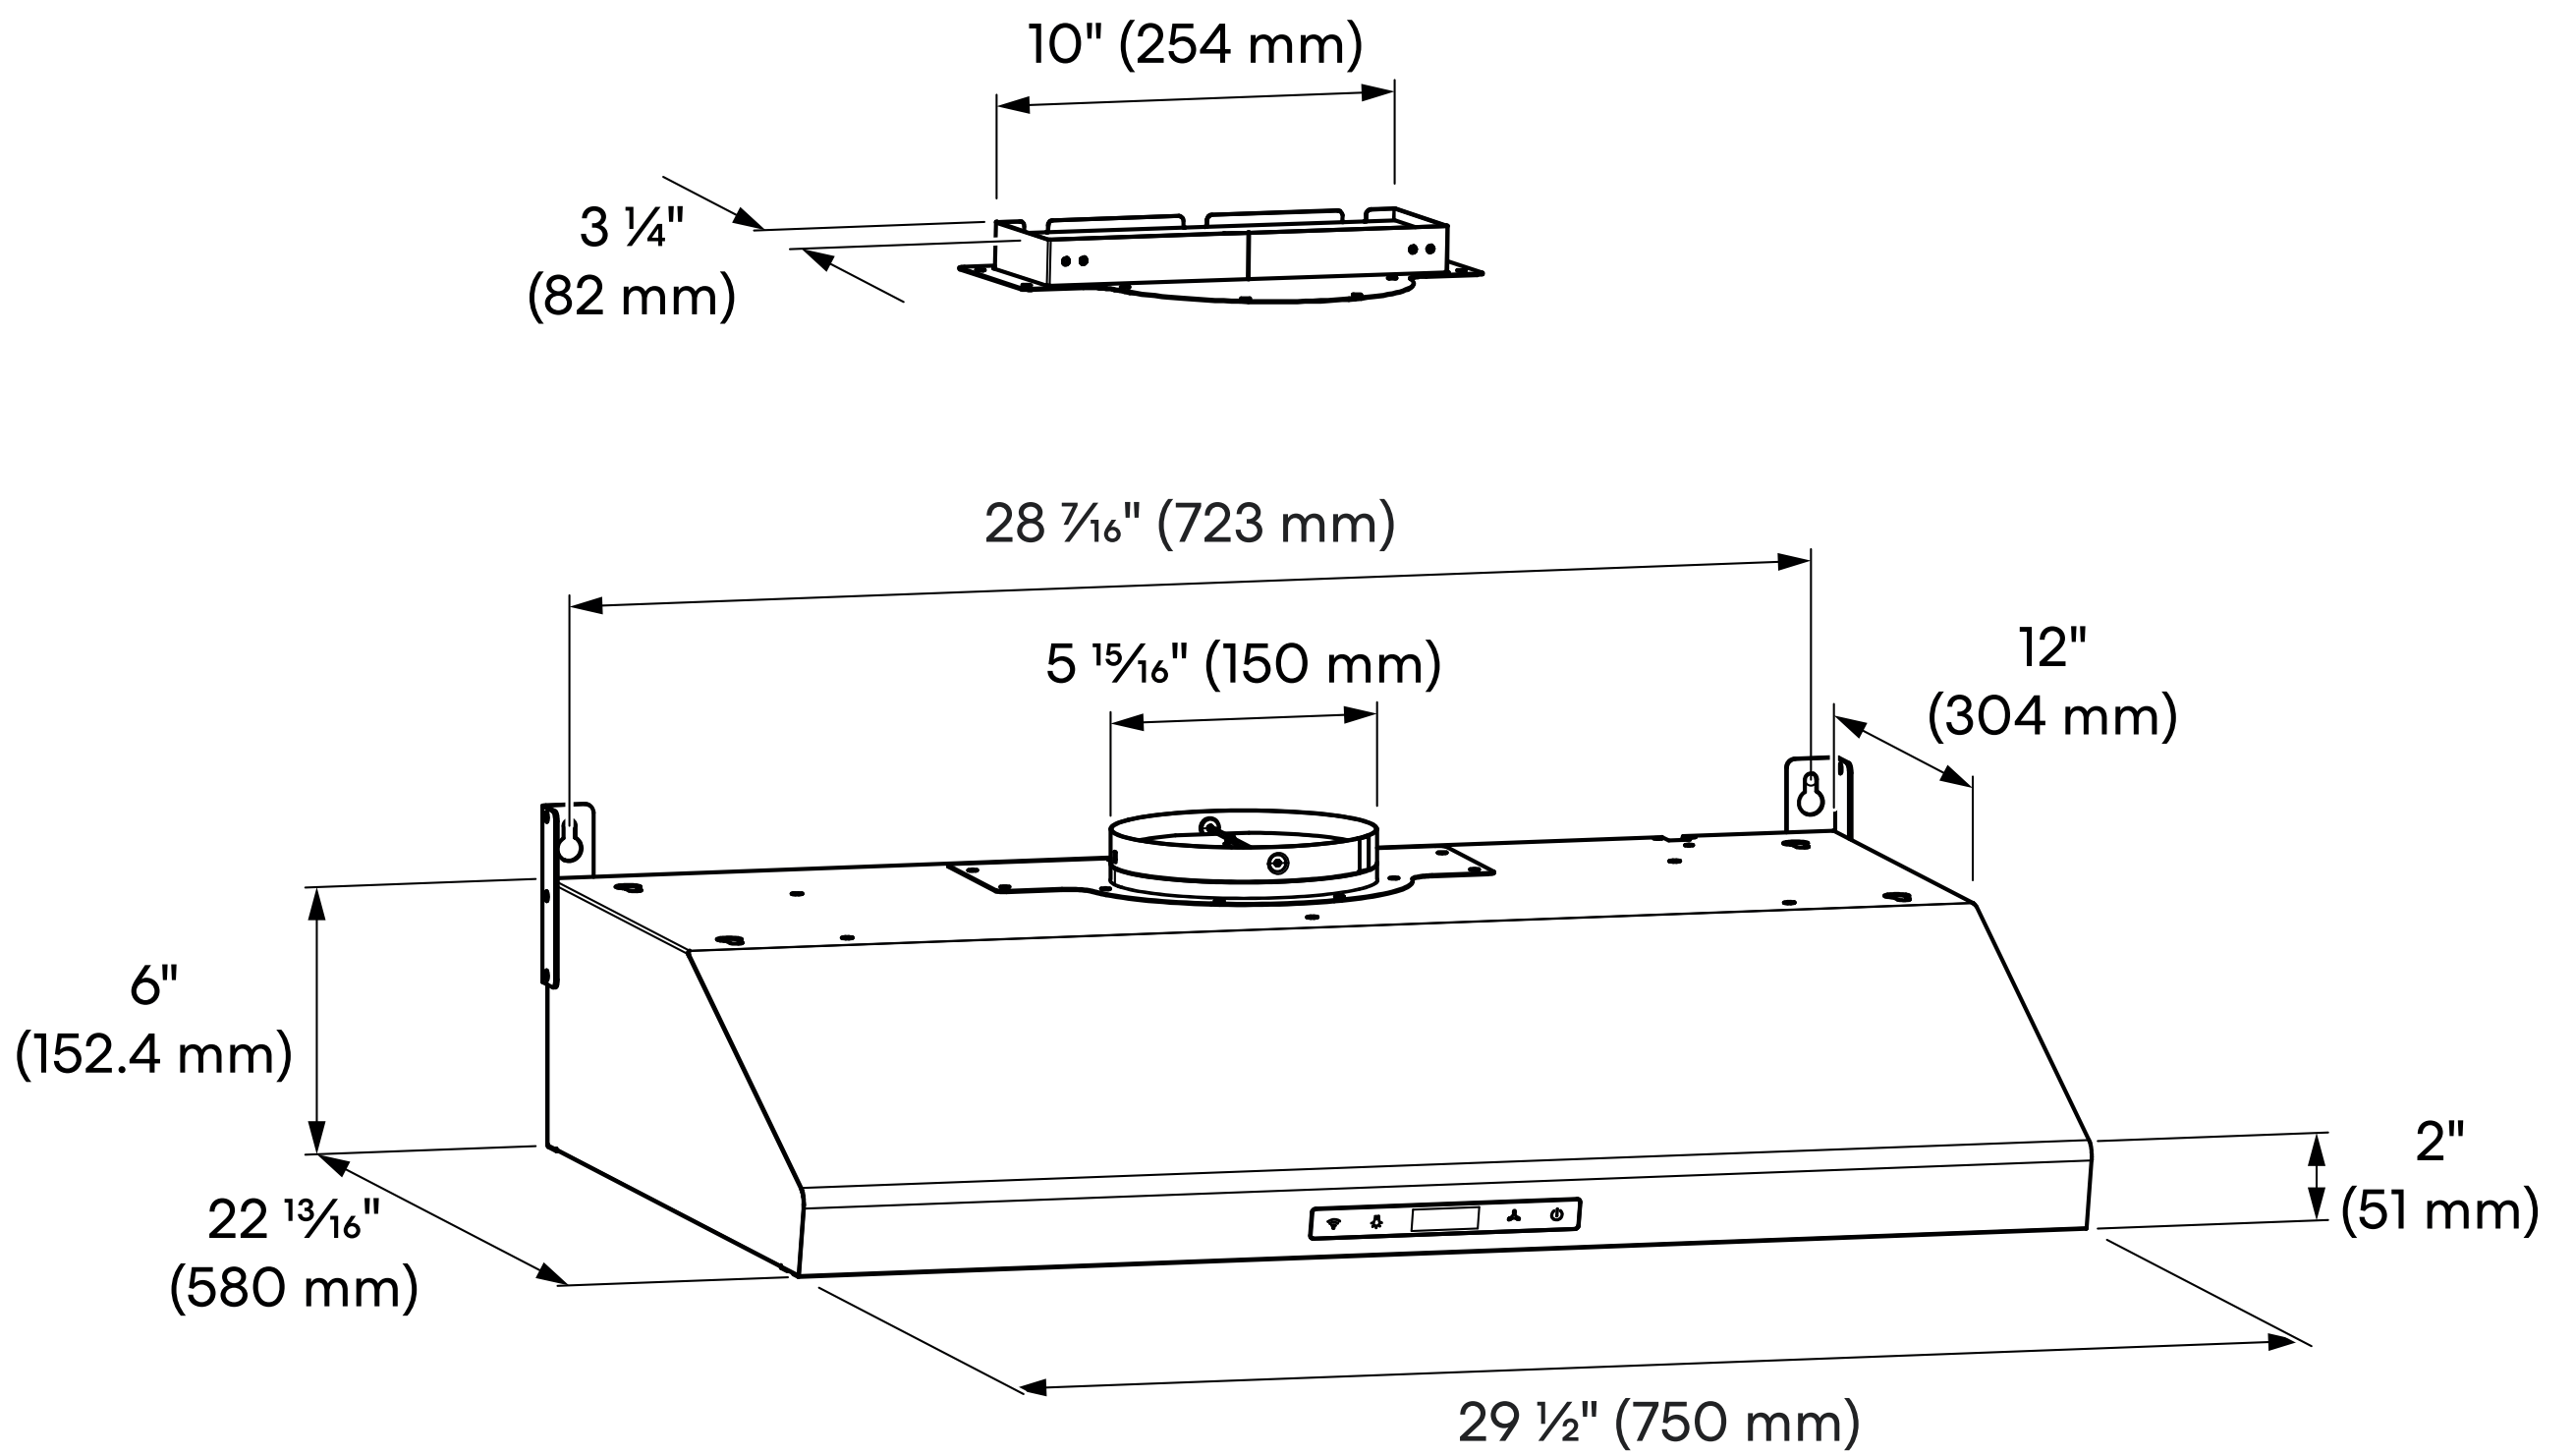

See Page 2 for dimensions

For more information, please visit: www.cosmoappliances.com

* Noise level as low as 45 dB on lowest fan speed with rigid ducting (sold separately) under optimal conditions

DIMENSIONS

COS-KS6U30 Range Hood

Dimensions (WxDxH): 29.5" x 22.8" x 6"