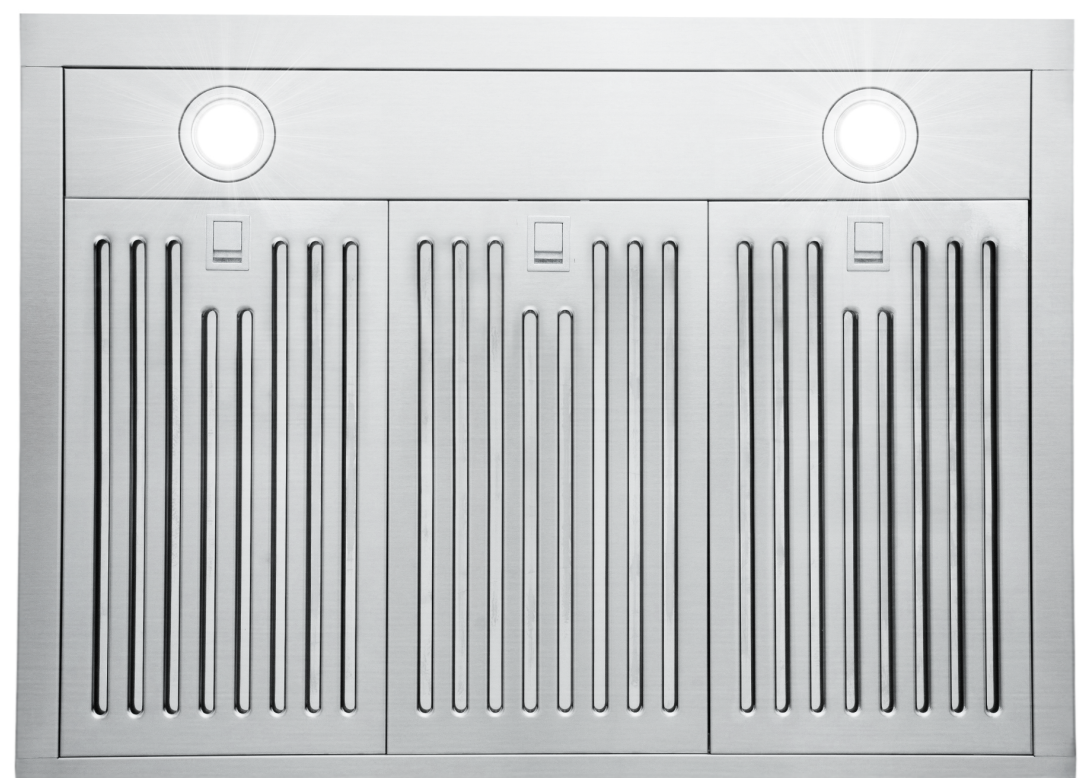

SPECIFICATIONS

COS-KS6U30 Range Hood

Size	30 Inch
Mounting Type	Under Cabinet
Controls	Soft Touch with LCD Display, Remote
Filters	3 x Stainless Steel Baffle Filters
Material	430 Grade Stainless Steel
Air Flow	500 CFM
Noise Level	45 dB*
Vent Style	External
Lighting	2 x Front LED
Voltage	110V / 60Hz
Wattage	241W
Included Components	Bulb(s), Damper, Exhaust Vent, Fan Hardware, Installation Kit, Power Cord, Wireless Remote

COS-KS6U30

Presenting this modern range hood, Cosmo's COS-KS6U30 is powered by 500 CFM of suction, 2 LED lights and ARC-FLOW® Stainless Steel Permanent Filters.

3 Fan Speeds

Soft Touch Controls

LED Lighting

Features

- Designed for under cabinet mounting
- 3 fan speeds
- 500 CFM airflow capacity
- Soft touch controls with LCD display and remote
- ARC-FLOW® Permanent Filters
- 2 front LED lights
- Noise level as low as 45 dB*
- Top or back vented

COS-KS6U30 Range Hood

Dimensions (WxDxH): 29.5" x 22.8" x 6"