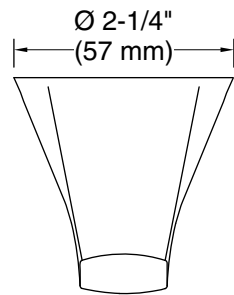

Technical Information

All product dimensions are nominal.

Material: Zinc, Stainless Steel

Notes

Install this product according to the installation instructions.