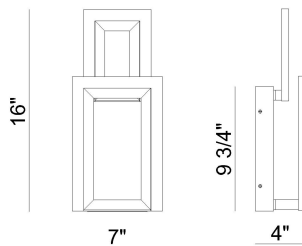

Inizio, INIZIO, WALL SCONCE

PRODUCT DETAILS

No.	:	45908-019
Product Color	:	Gold
Product Material	:	Aluminum
Shade / Accent Colour	:	Frosted white
Shade / Accent Material	:	acrylic
Width	:	7"
Height	:	16"
Ext	:	4"
Weight	:	3.3lbs

OPTIONS AVAILABLE

ITEM NO.	FINISH	SHADE
45908-019	Gold	Frosted white
45908-024	Black	Frosted white

TECHNICAL DETAILS

Canopy / Backplate Length	:	9.75"
Canopy / Backplate Height	:	1.5"
Canopy / Backplate Width	:	5.5"
Location	:	Dry