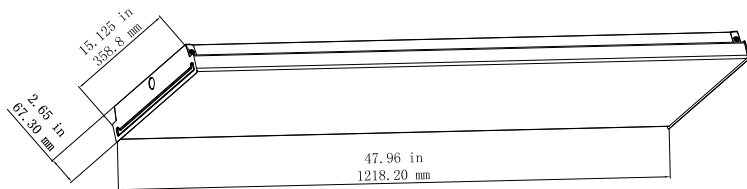

PRODUCT SPECIFICATIONS

4FT 2 Light LED High Output Commercial Wrap

WR484056LSL
SKU#1006805989

ADVANTAGES

- Maintenance Free- No Bulb to Change
- Replaces (2) 32W Fluorescent Bulbs
- Lasts up to 50,000 Hours of Continuous Use
- 5 Year Warranty
- Operates in environments From -4°F to 104°F
- For Surface and flush mount installation
- Row Mount up to 22 Fixtures
- Ideal Mounting Height up to 14'

PHOTOMETRICS

Isofootcandle Plot

SPECIFICATIONS

Model Number	WR484056LSL
SKU	1006805989
OSMID	318411896
Power	52W
AC Voltage, Frequency	100-277V, 50/60 Hz
Color Temp (nom.)	4000K
Operation Temp	-4°F ~ 104°F
CRI	80
Lumen Output (min.)	5600 lm
Dimming	No
Lifetime Rating	L70/50000Hrs
Efficacy	108lm/watt

PACKAGING

Weight (±0.5 lb)	6.4 lbs
Size (L x W x H) (±0.1 in)	48 in x 8.6 in x 2.8 in
Box Dimensions	51.0 in x 9.7 in x 3.5 in
Gross Weight	9.02 lbs
UPC	853711008366

INCLUDED IN BOX

- Fixture (1)
- Wire Nuts (3)
- Phillips Head wood Screws (2)
- Drywall Anchors (2)