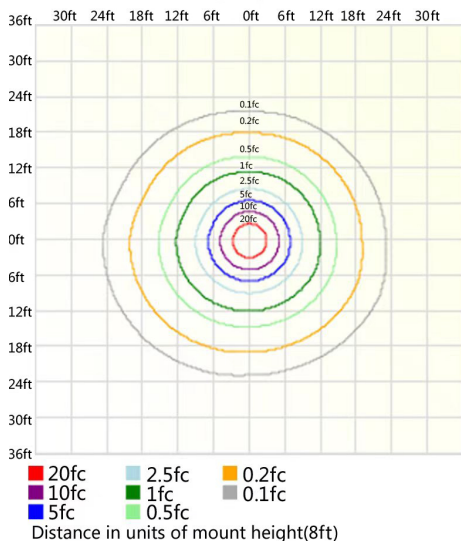

PRODUCT SPECIFICATIONS

4FT 2 Light LED High Output Commercial Wrap

WR484056LSL
SKU#1006805989

ADVANTAGES

- Maintenance Free- No Bulb to Change
- Replaces (2) 32W Fluorescent Bulbs
- Lasts up to 50,000 Hours of Continuous Use
- 5 Year Warranty
- Operates in environments From -4°F to 104°F
- For Surface and flush mount installation
- Row Mount up to 22 Fixtures
- Ideal Mounting Height up to 14'

PHOTOMETRICS

Isofootcandle Plot

SPECIFICATIONS

Model Number	WR484056LSL
SKU	1006805989
OSMID	318411896
Power	52W
AC Voltage, Frequency	100-277V, 50/60 Hz
Color Temp (nom.)	4000K
Operation Temp	-4°F ~ 104°F
CRI	80
Lumen Output (min.)	5600 lm
Dimming	No
Lifetime Rating	L70/50000Hrs
Efficacy	108lm/watt

PACKAGING

Weight (±0.5 lb)	6.4 lbs
Size (L x W x H) (±0.1 in)	48 in x 8.6 in x 2.8 in
Box Dimensions	51.0 in x 9.7 in x 3.5 in
Gross Weight	9.02 lbs
UPC	853711008366

INCLUDED IN BOX

- Fixture (1)
- Wire Nuts (3)
- Phillips Head wood Screws (2)
- Drywall Anchors (2)