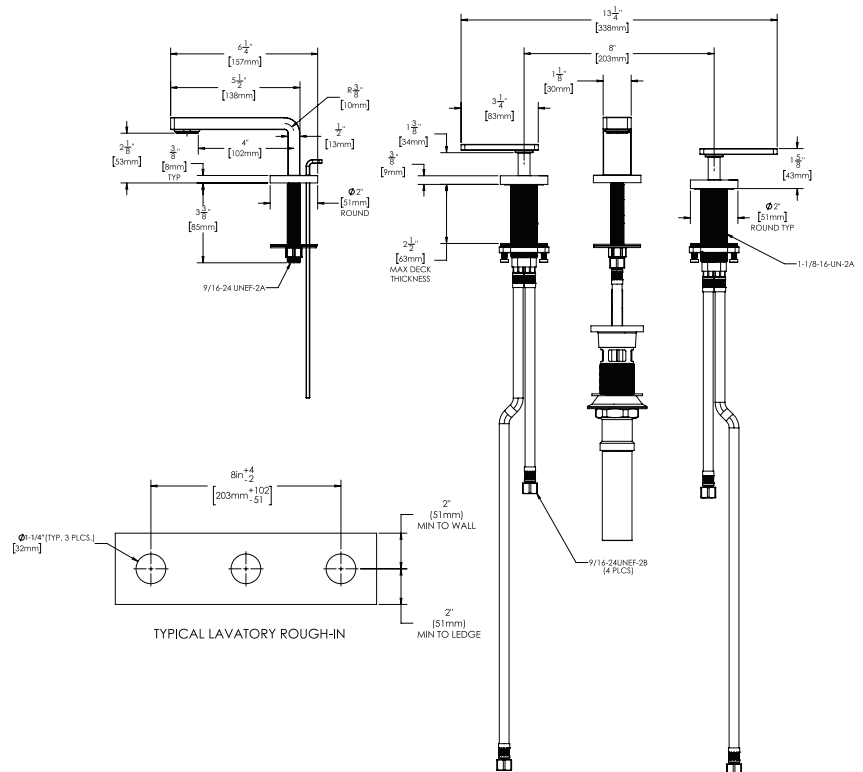

Vector® Widespread Faucet

FEATURES:

- 1.2 GPM (4.5 L/min) flow rate
- Brass construction
- Lever handles
- 1/4 turn ceramic cartridges
- Stainless steel inlet supply lines included, with 3/8" compression fittings
- Corrosion resistant finishes
- Coordinates with Vector Collection

STOCK FINISHES:

PC MB

SPECIALTY FINISHES:

PB PN

STANDARDS:

- ASME A112.18.1/CSA B125.1 certified
- NSF/ANSI 61 certified
- NSF 372 certified
- WaterSense certified
- ADA compliant

WARRANTY:

Visit www.speakman.com for full product warranty information

- 5 Year Limited Warranty (commercial)
- Limited Lifetime Warranty (residential)

1. All dimensions are in inches (millimeters) unless otherwise specified and are subject to change without notice.

Architect/Engineer Approval Space:

SPEAKMAN
400 ANCHOR MILL ROAD
NEW CASTLE, DE 19720

P: 800-537-2107
F: 800-977-2747
W: WWW.SPEAKMAN.COM
R: 01-AUGUST 2018