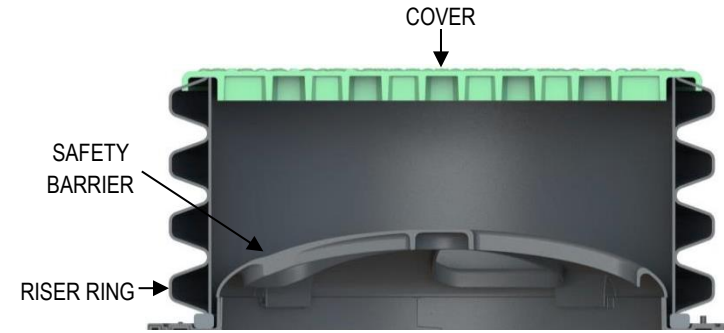

TOP VIEW (NO COVER)

RISER PIPE
INSIDE DIAMETER: 23 1/2"
OUTSIDE DIAMETER: 28 1/4"

30 1/4" TYP.

TOP VIEW

SECTION A-A

SIDE VIEW

Part No.	Model	Dimension "A"	Dimension "B"
102367	AS-R7	6 5/8"	7 1/8"
101975	AS-R10	9 5/8"	10 1/8"
101976	AS-R13	12 5/8"	13 1/8"
102576	AS-R16	15 5/8"	16 1/8"
101977	AS-R19	18 5/8"	19"
102577	AS-R23	22 5/8"	23"
101978	AS-R26	25 5/8"	26"
102578	AS-R29	28 5/8"	29 1/8"
102579	AS-R32	31 5/8"	32 1/8"
102580	AS-R35	34 5/8"	35 1/8"
101979	AS-R38	37 5/8"	38 1/8"
102581	AS-R41	40 5/8"	41 1/8"
102582	AS-R44	43 5/8"	44 1/8"
102583	AS-R47	46 5/8"	47 1/8"
102364	AS-R50	49 5/8"	50 1/8"

ALL HEIGHT DIMENSION +/- 3/4"

ALL OTHER DIMENSIONS +/- 3/8"