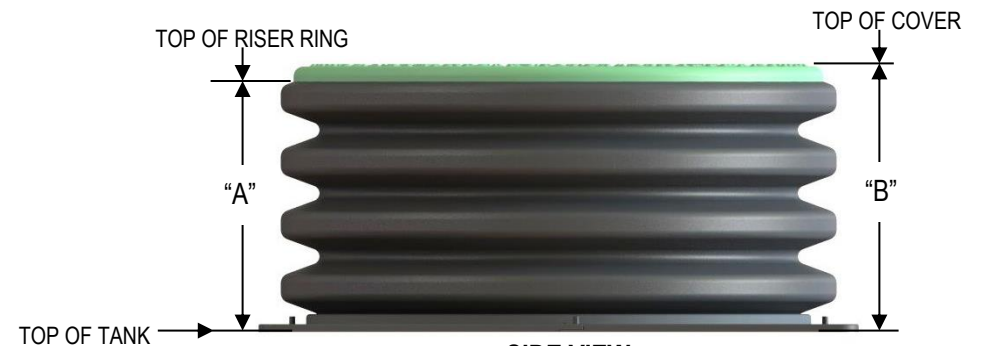

TOP VIEW (NO COVER)

RISER PIPE
INSIDE DIAMETER: 23 1/2"
OUTSIDE DIAMETER: 28 1/4"

30 1/4" TYP.

TOP VIEW

SECTION A-A

SIDE VIEW

Part No.	Model	Dimension "A"	Dimension "B"
102367	AS-R7	6 5/8"	7 1/8"
101975	AS-R10	9 5/8"	10 1/8"
101976	AS-R13	12 5/8"	13 1/8"
102576	AS-R16	15 5/8"	16 1/8"
101977	AS-R19	18 5/8"	19"
102577	AS-R23	22 5/8"	23"
101978	AS-R26	25 5/8"	26"
102578	AS-R29	28 5/8"	29 1/8"
102579	AS-R32	31 5/8"	32 1/8"
102580	AS-R35	34 5/8"	35 1/8"
101979	AS-R38	37 5/8"	38 1/8"
102581	AS-R41	40 5/8"	41 1/8"
102582	AS-R44	43 5/8"	44 1/8"
102583	AS-R47	46 5/8"	47 1/8"
102364	AS-R50	49 5/8"	50 1/8"

ALL HEIGHT DIMENSION +/- 3/4"

ALL OTHER DIMENSIONS +/- 3/8"